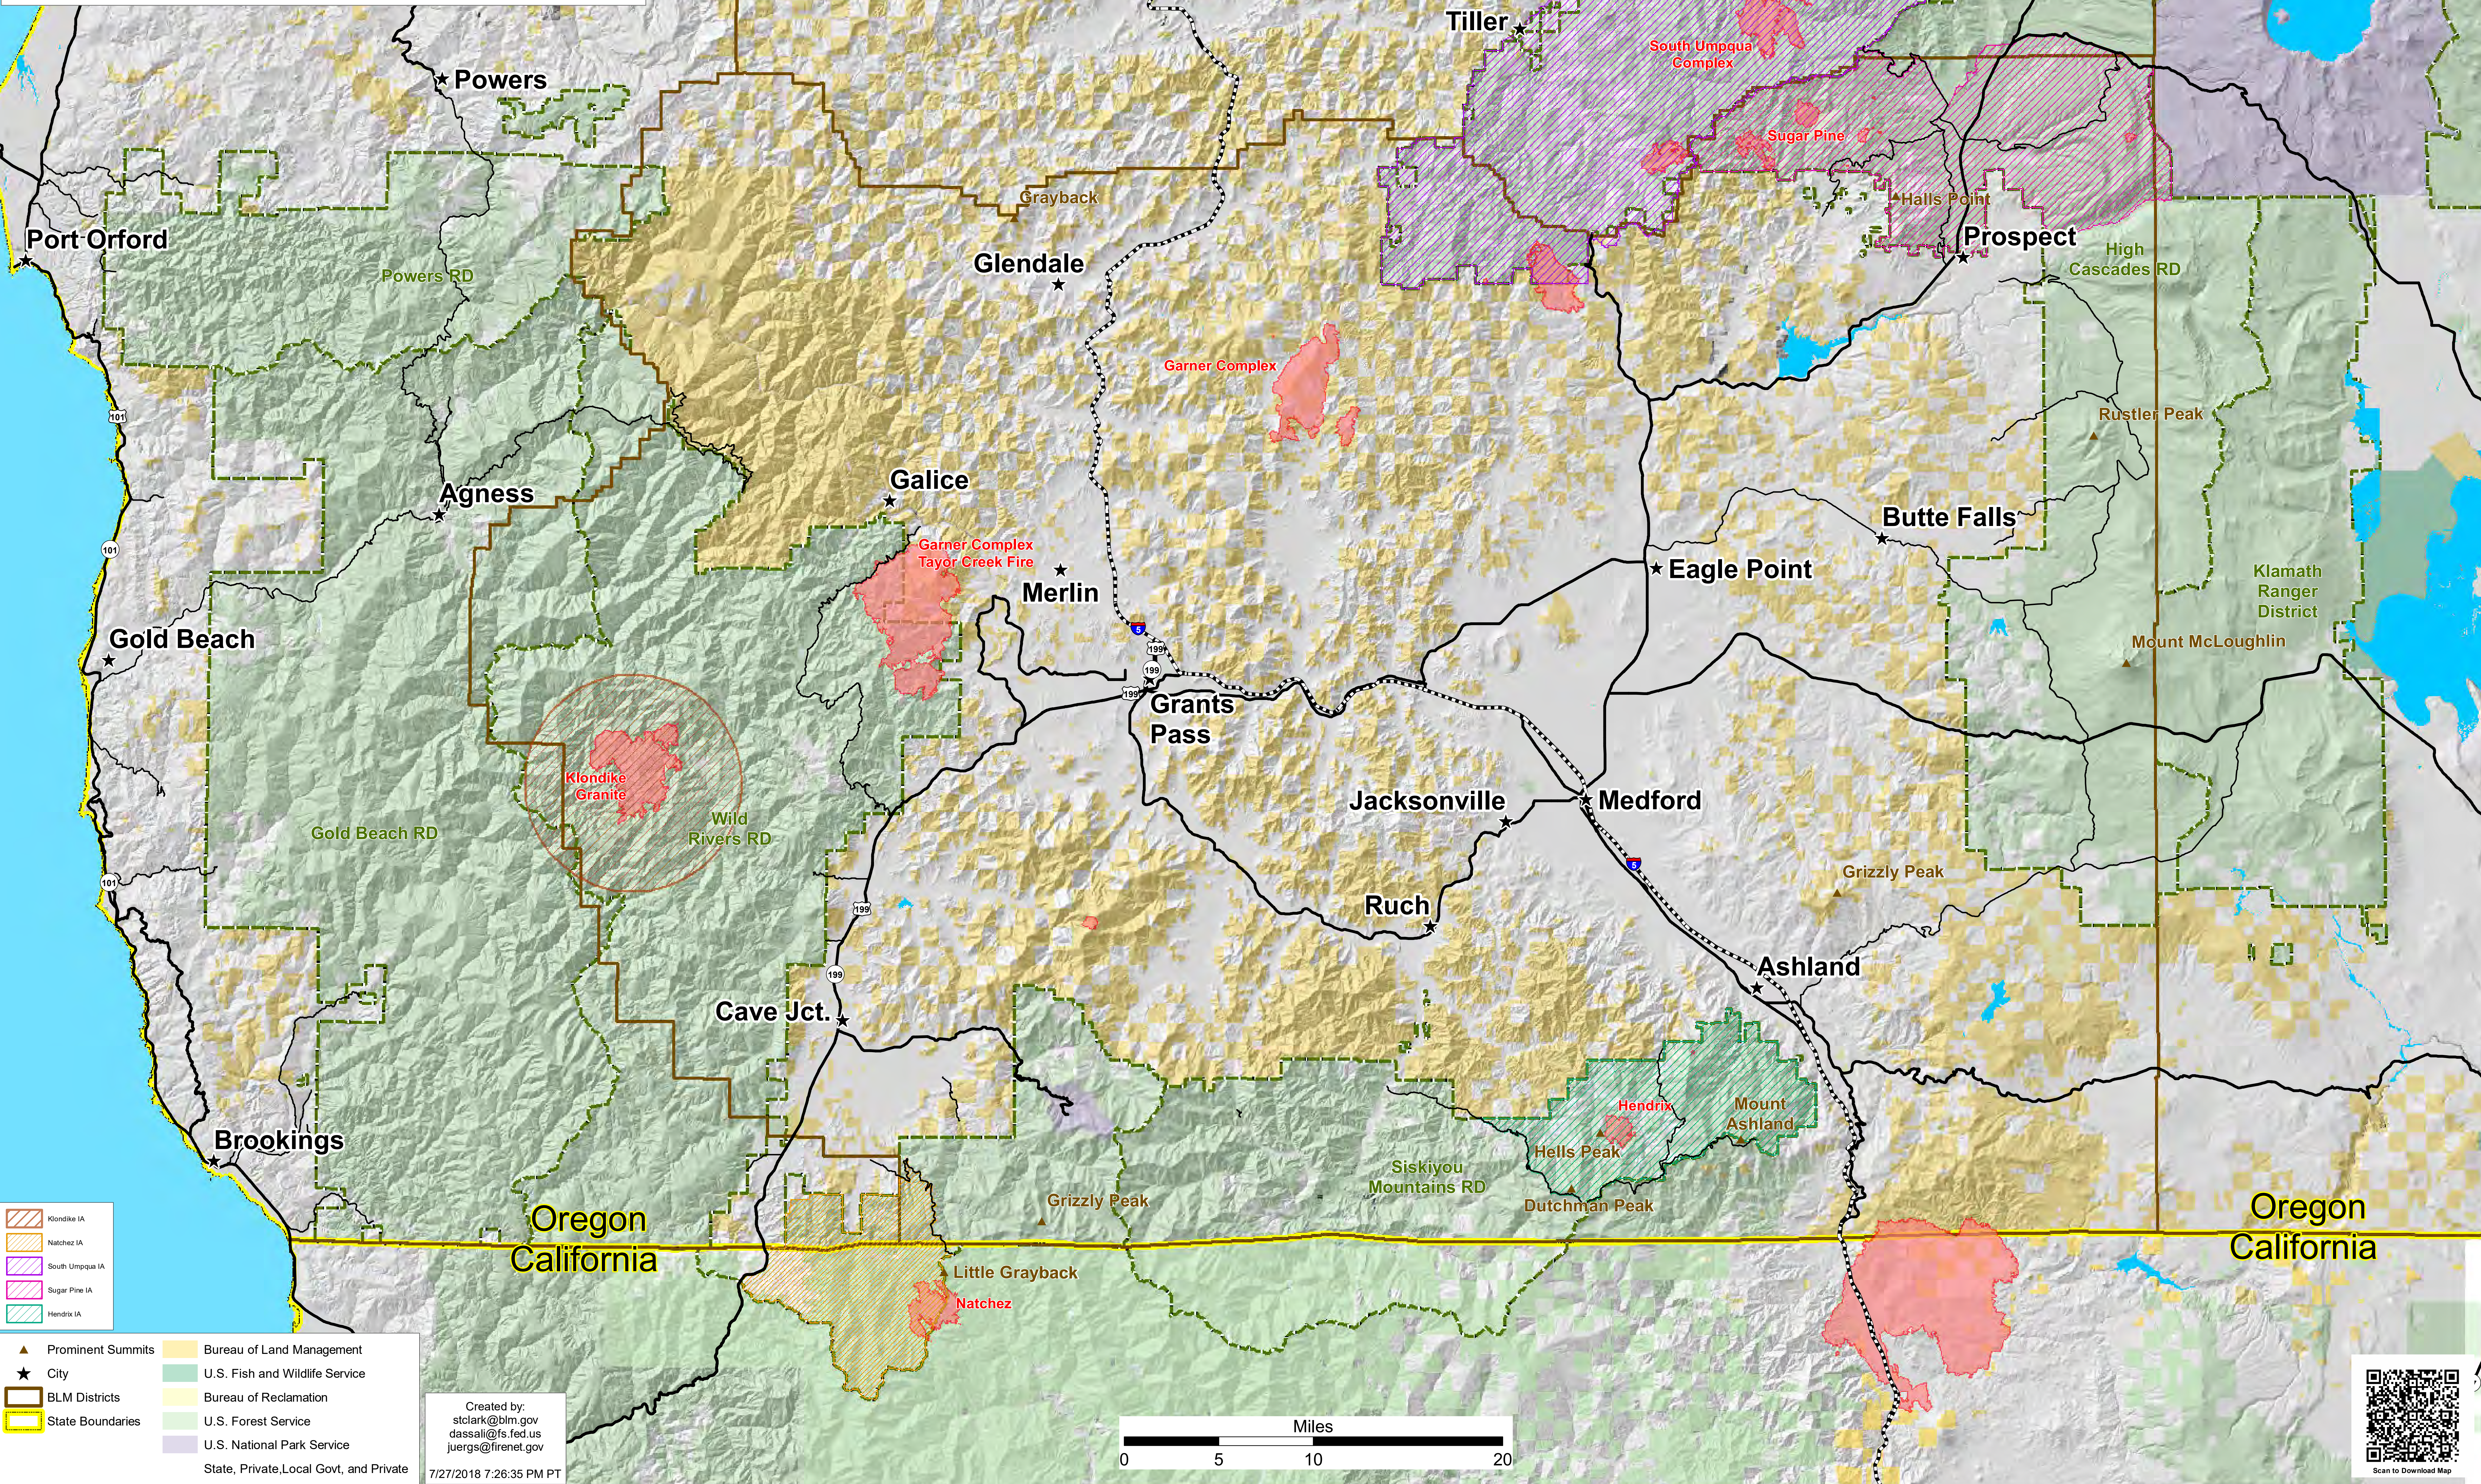

# IA Boundaries Vicinity Map

July 28, 2018

Klamath National Forest

Rogue River-Siskiyou National Forest

Umpqua National Forest

Medford BLM District

Klondike IA	Bureau of Land Management
Natchez IA	U.S. Fish and Wildlife Service
South Umpqua IA	Bureau of Reclamation
Sugar Pine IA	U.S. Forest Service
Hendrix IA	U.S. National Park Service
Prominent Summits	City
BLM Districts	State Boundaries
State Boundaries	