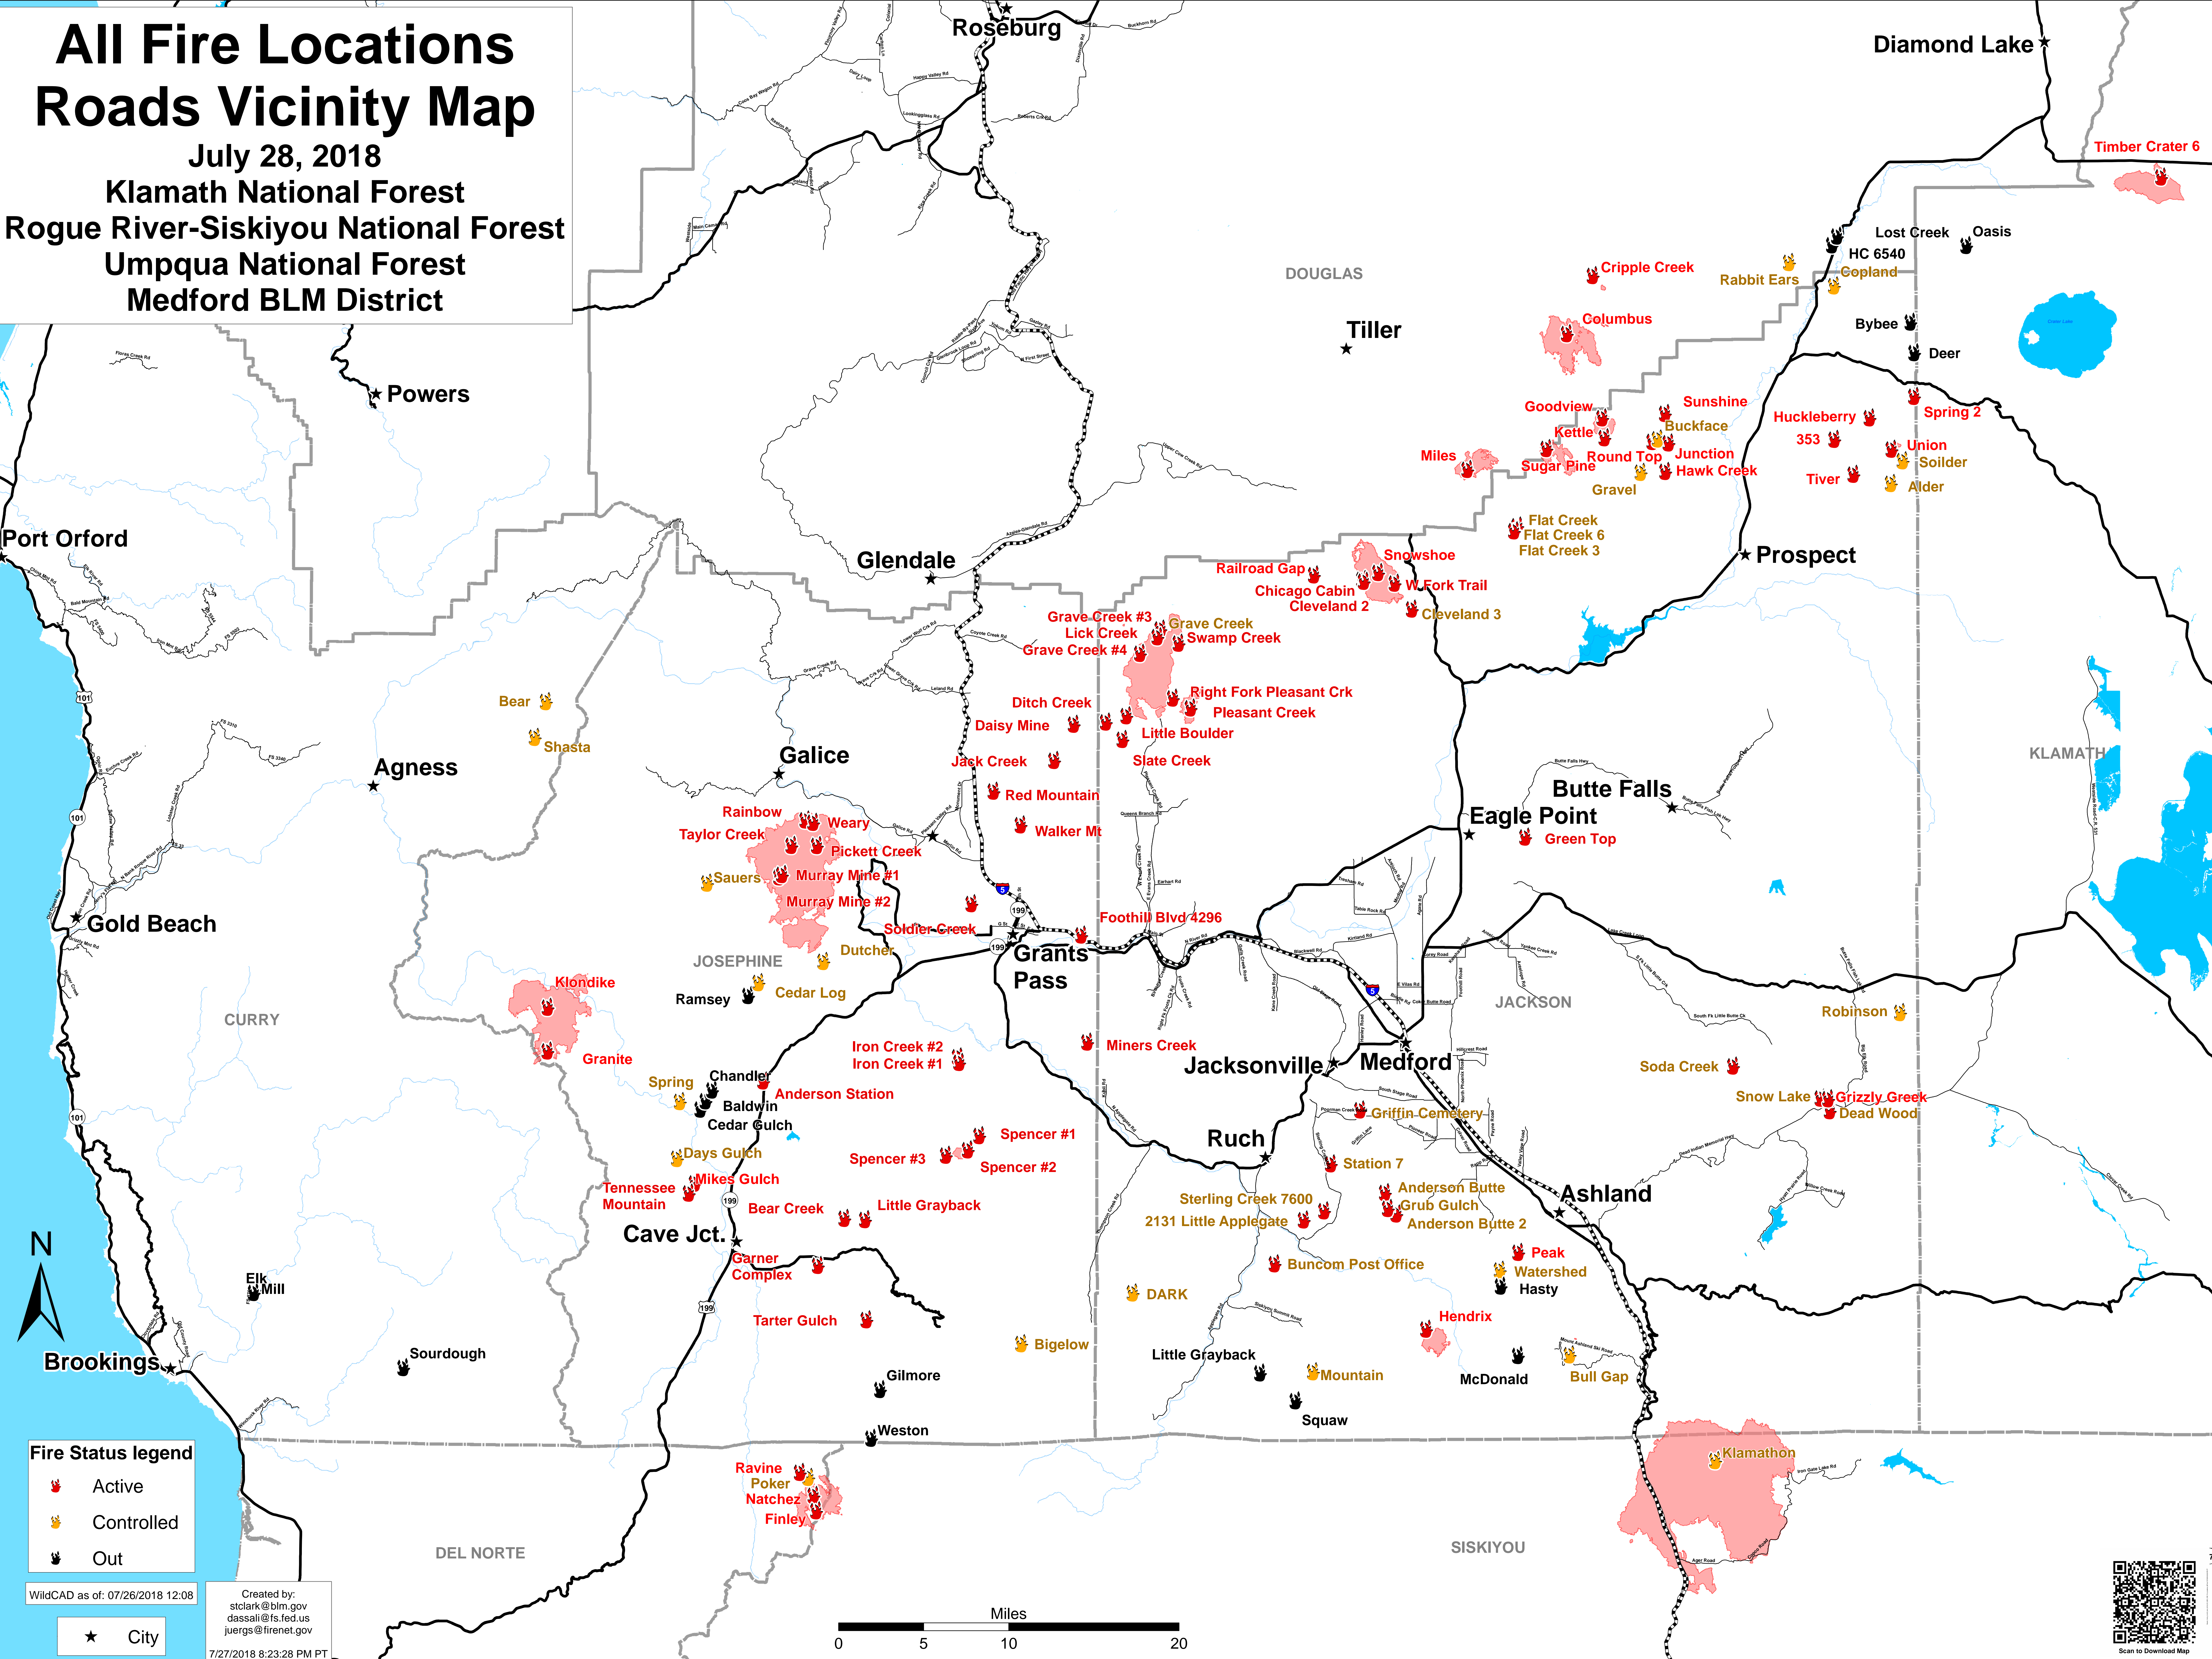

All Fire Locations Roads Vicinity Map

July 28, 2018

Klamath National Forest
Rogue River-Siskiyou National Forest
Umpqua National Forest
Medford BLM District

Fire Status legend

- Active
- Controlled
- Out

WildCAD as of: 07/26/2018 12:08