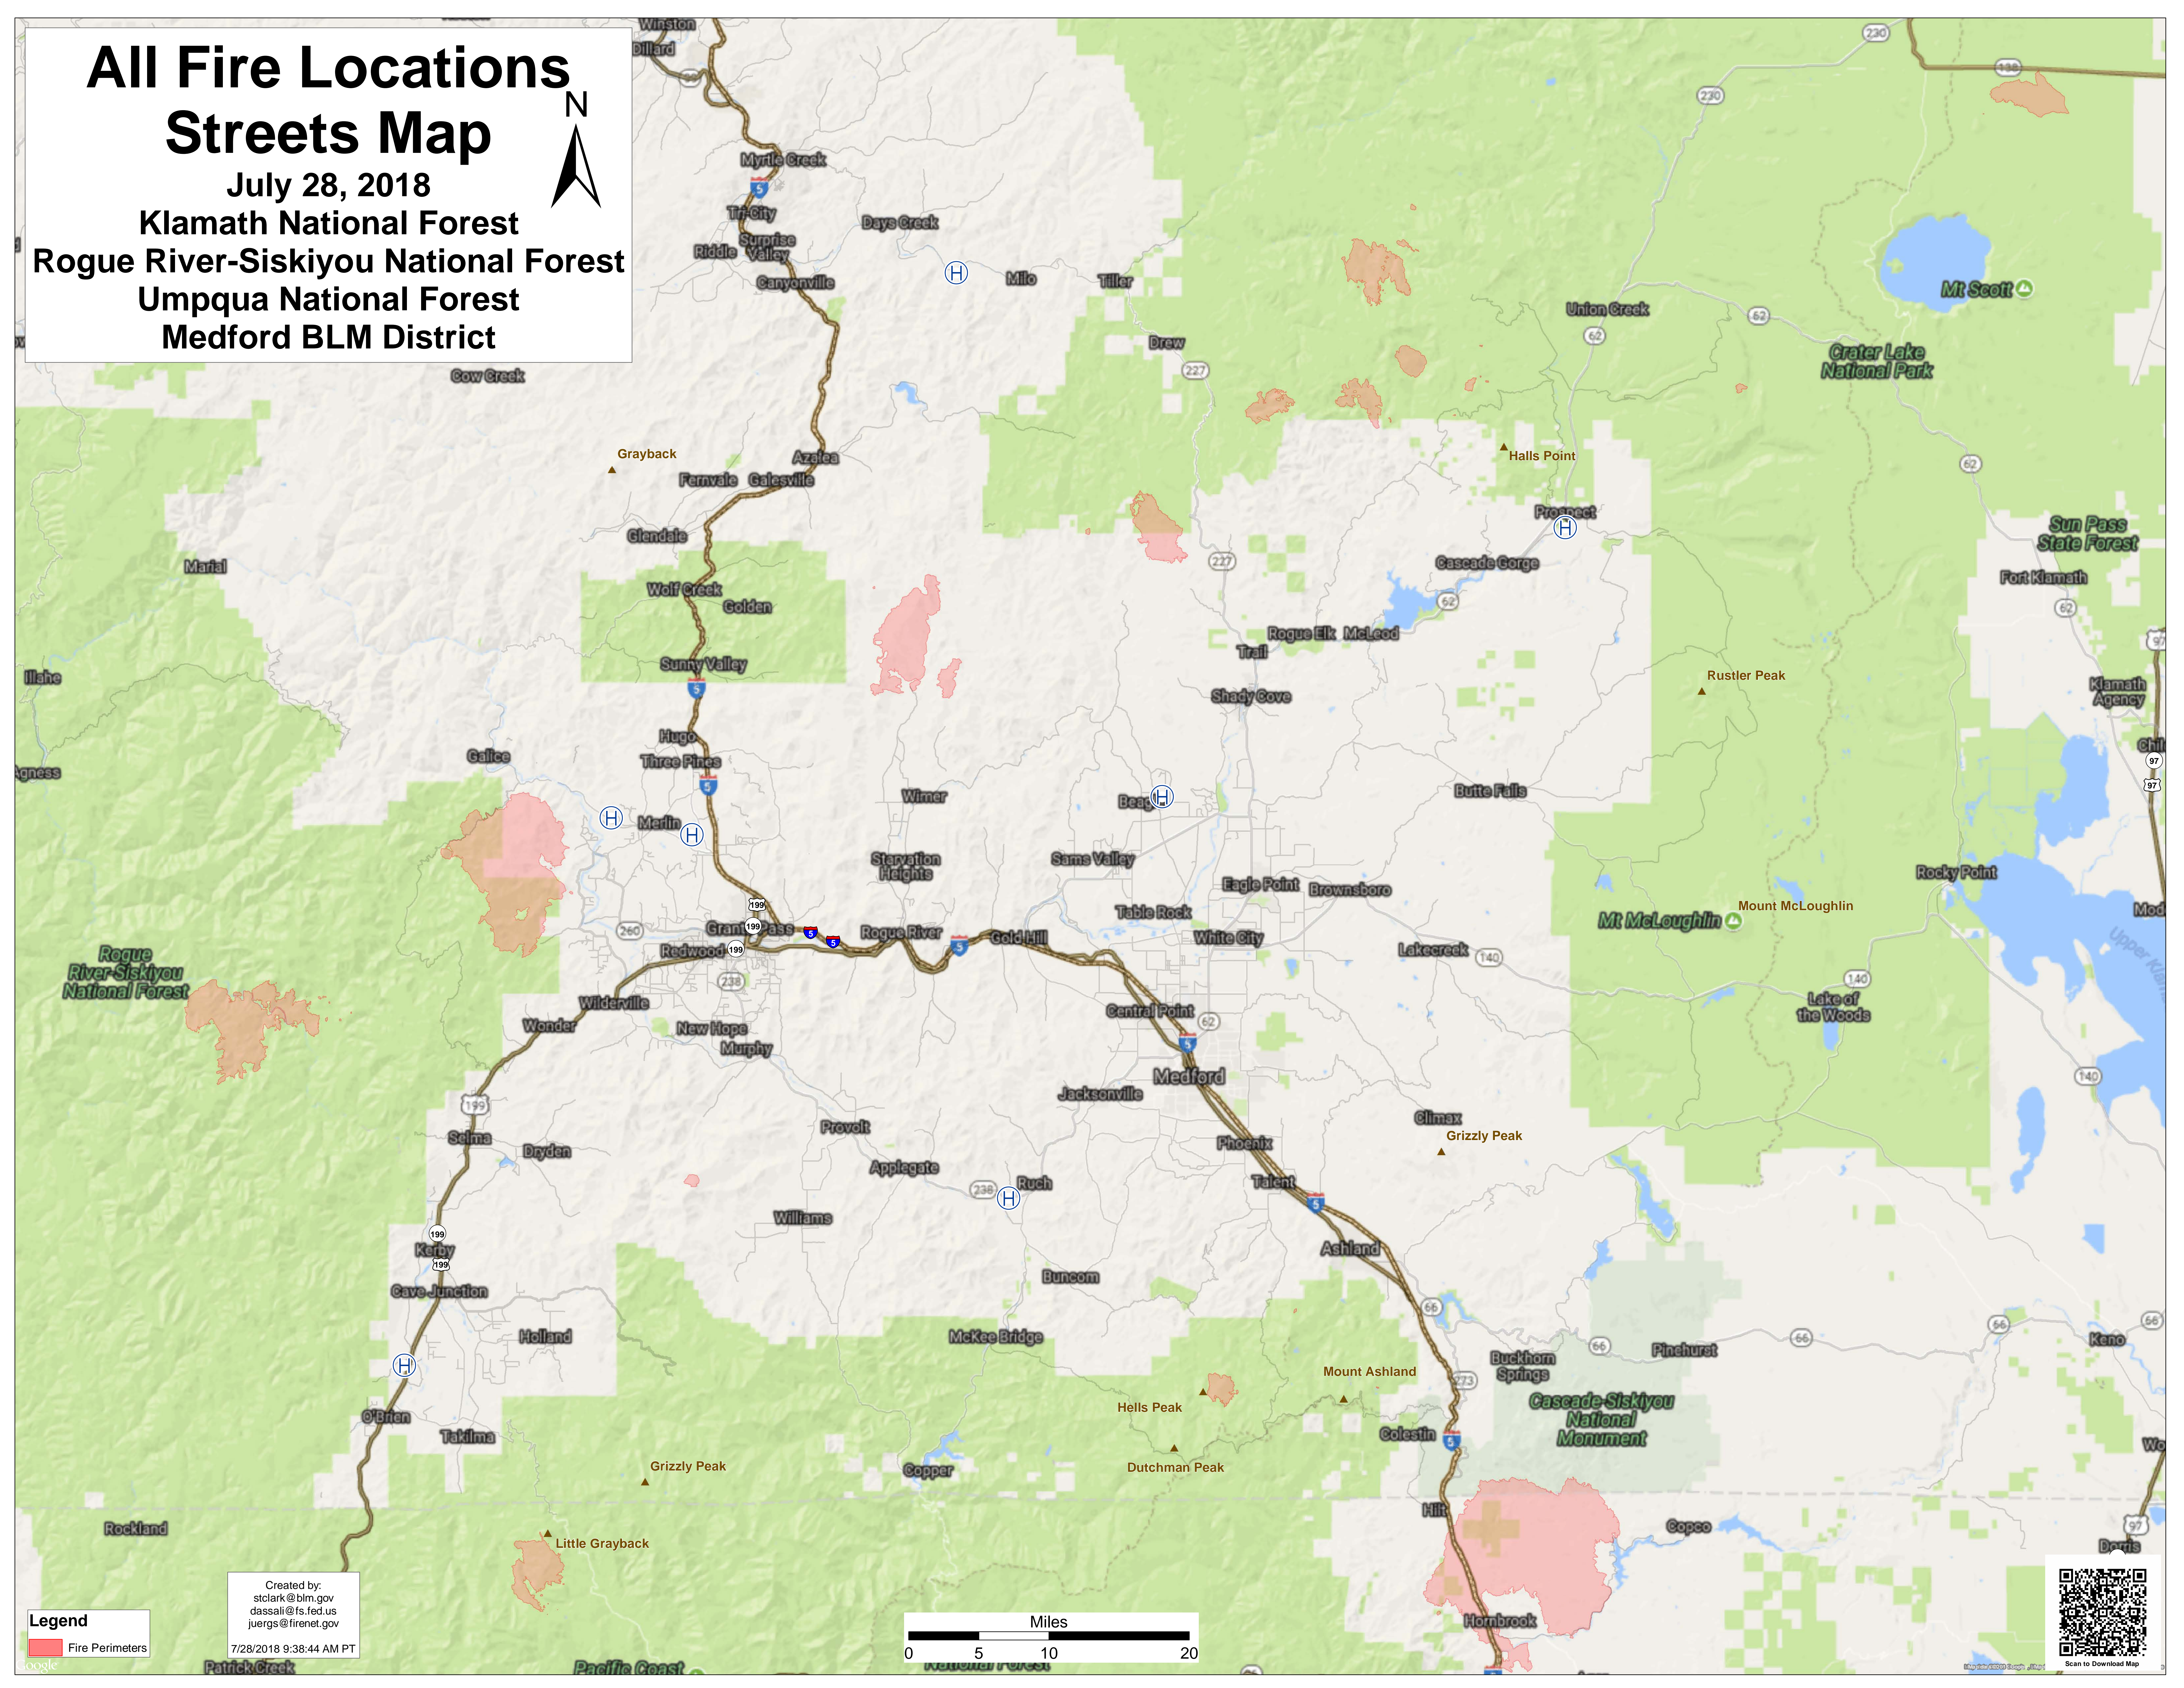

All Fire Locations Streets Map

July 28, 2018

Klamath National Forest

Rogue River-Siskiyou National Forest

Umpqua National Forest

Medford BLM District

Legend
Fire Perimeters

Created by:
stclark@blm.gov
dassali@fs.fed.us
juergs@firenet.gov

7/28/2018 9:38:44 AM PT