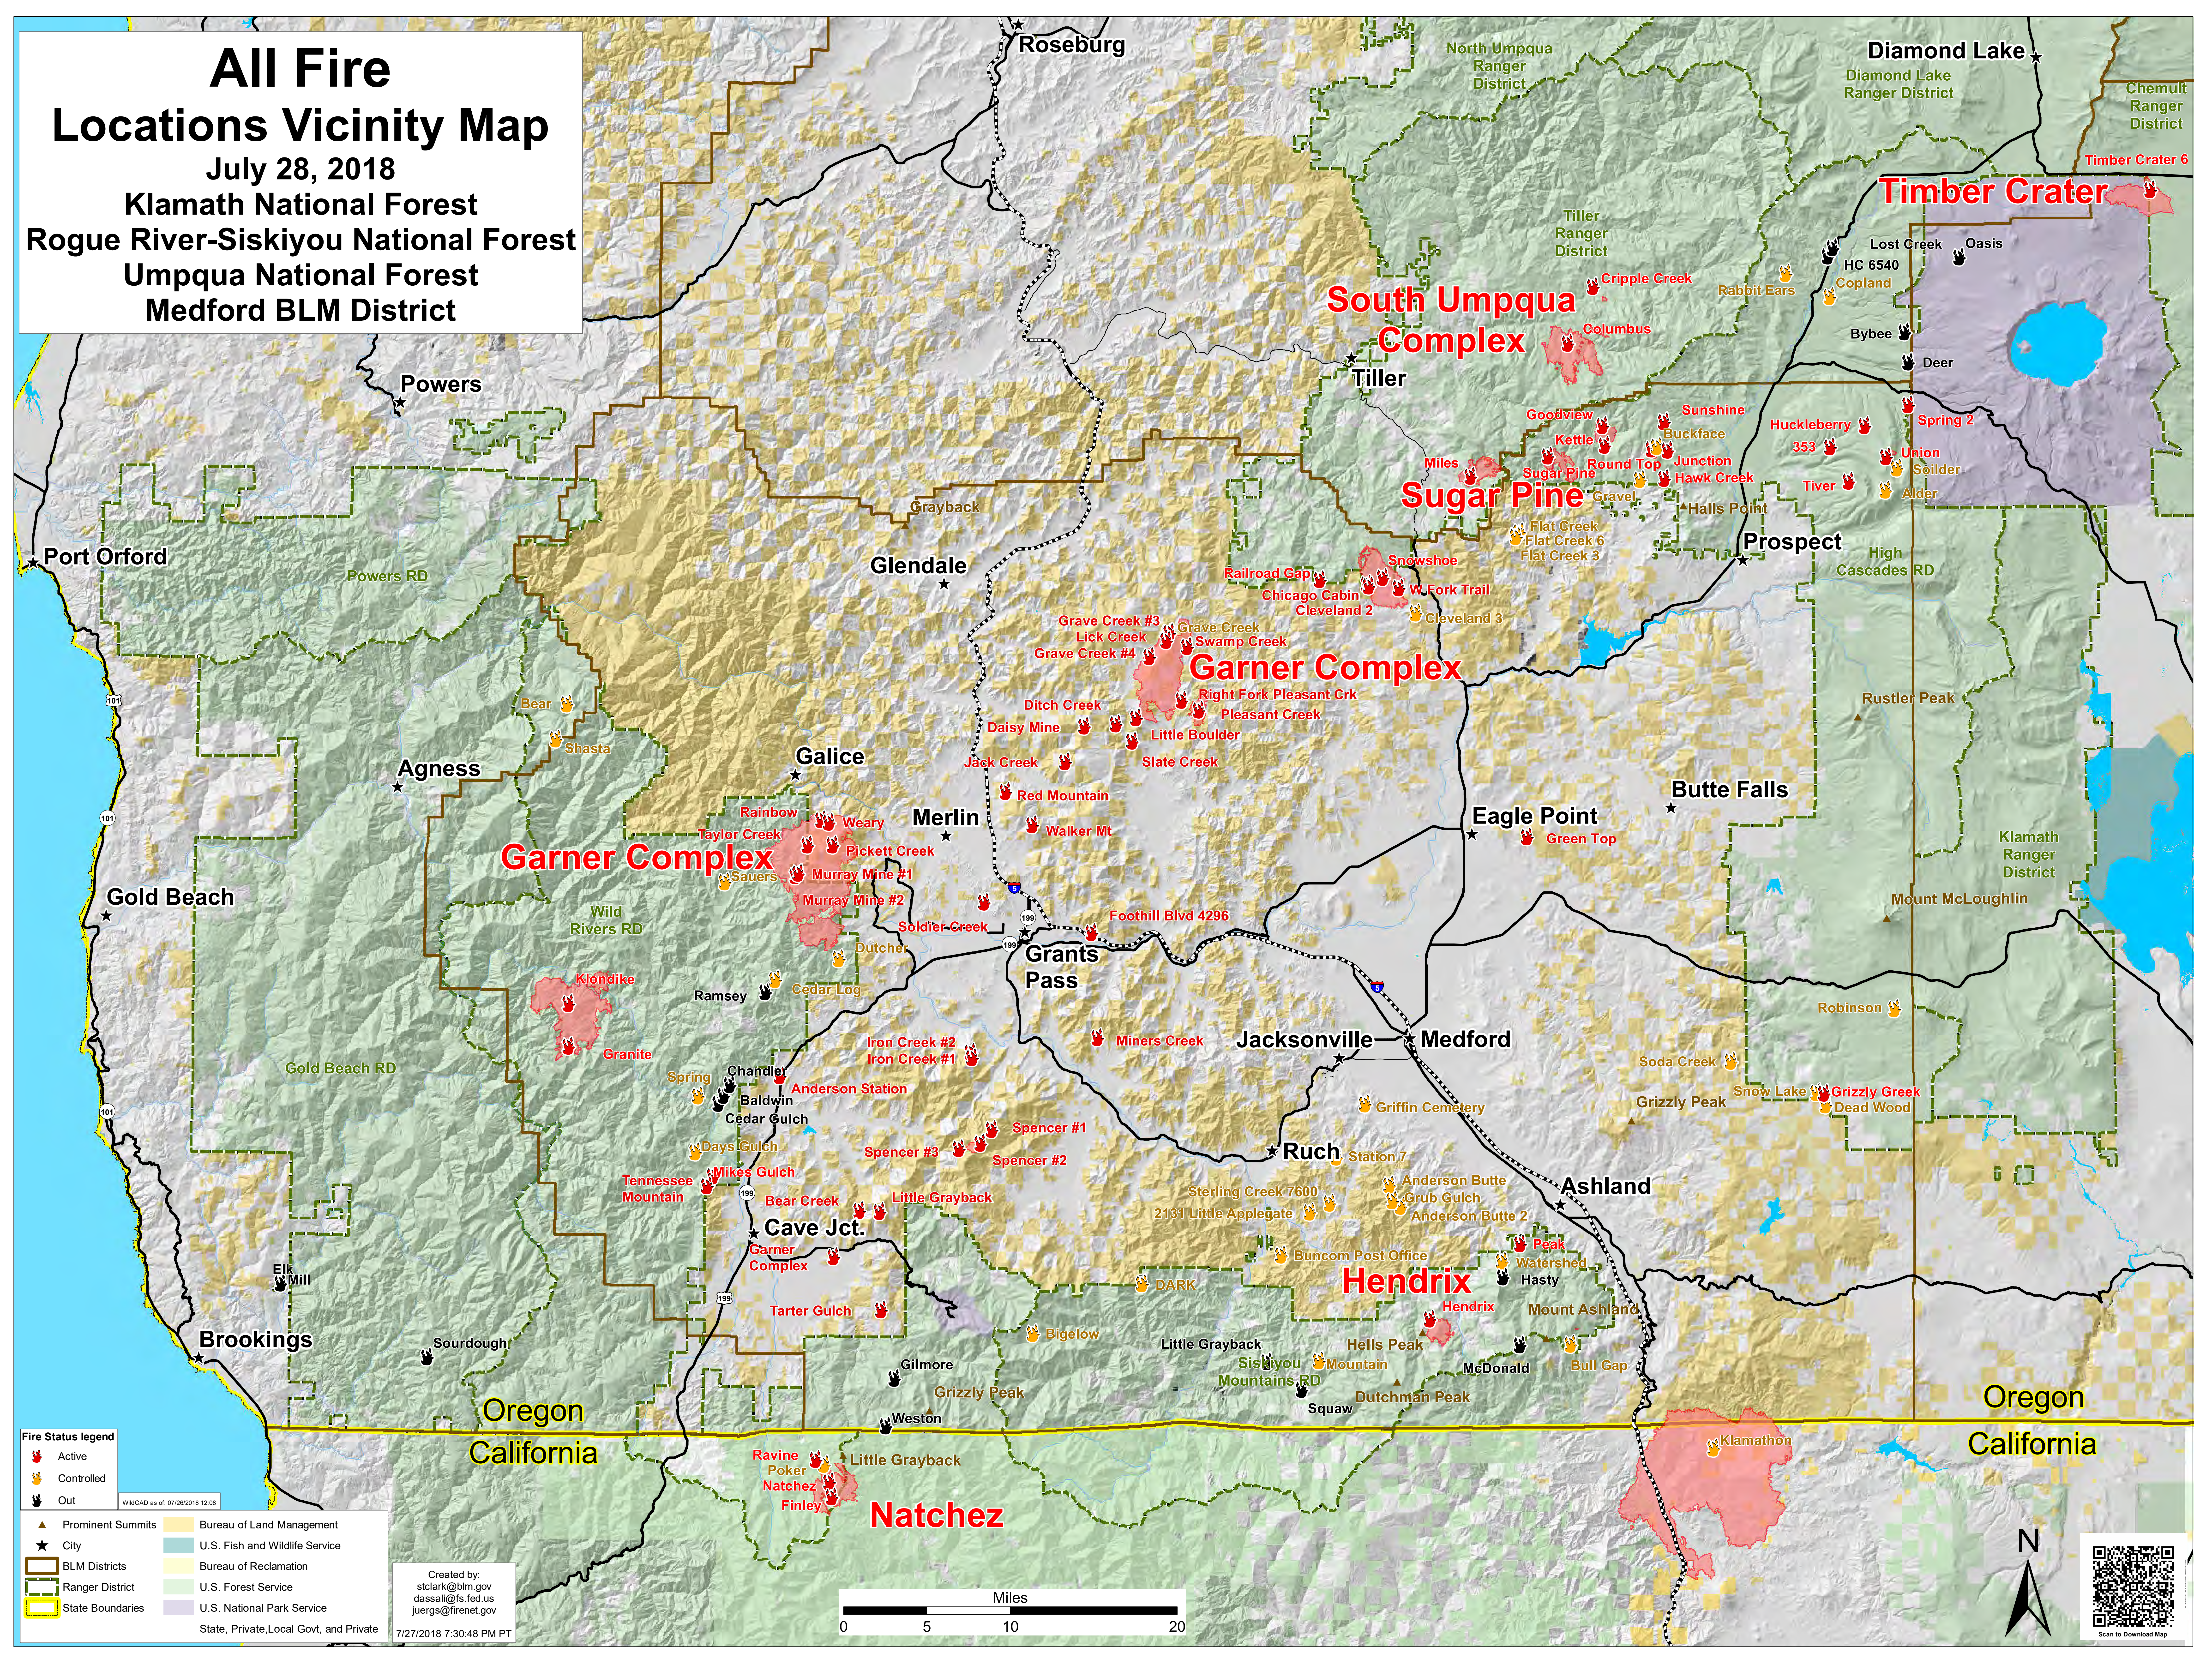

All Fire Locations Vicinity Map

July 28, 2018

Klamath National Forest
 Rogue River-Siskiyou National Forest
 Umpqua National Forest
 Medford BLM District

Fire Status legend

- Active
- Controlled
- Out

WildCAD as of: 07/26/2018 12:08

Prominent Summits	Bureau of Land Management
City	U.S. Fish and Wildlife Service
BLM Districts	Bureau of Reclamation
Ranger District	U.S. Forest Service
State Boundaries	U.S. National Park Service
	State, Private, Local Govt. and Private