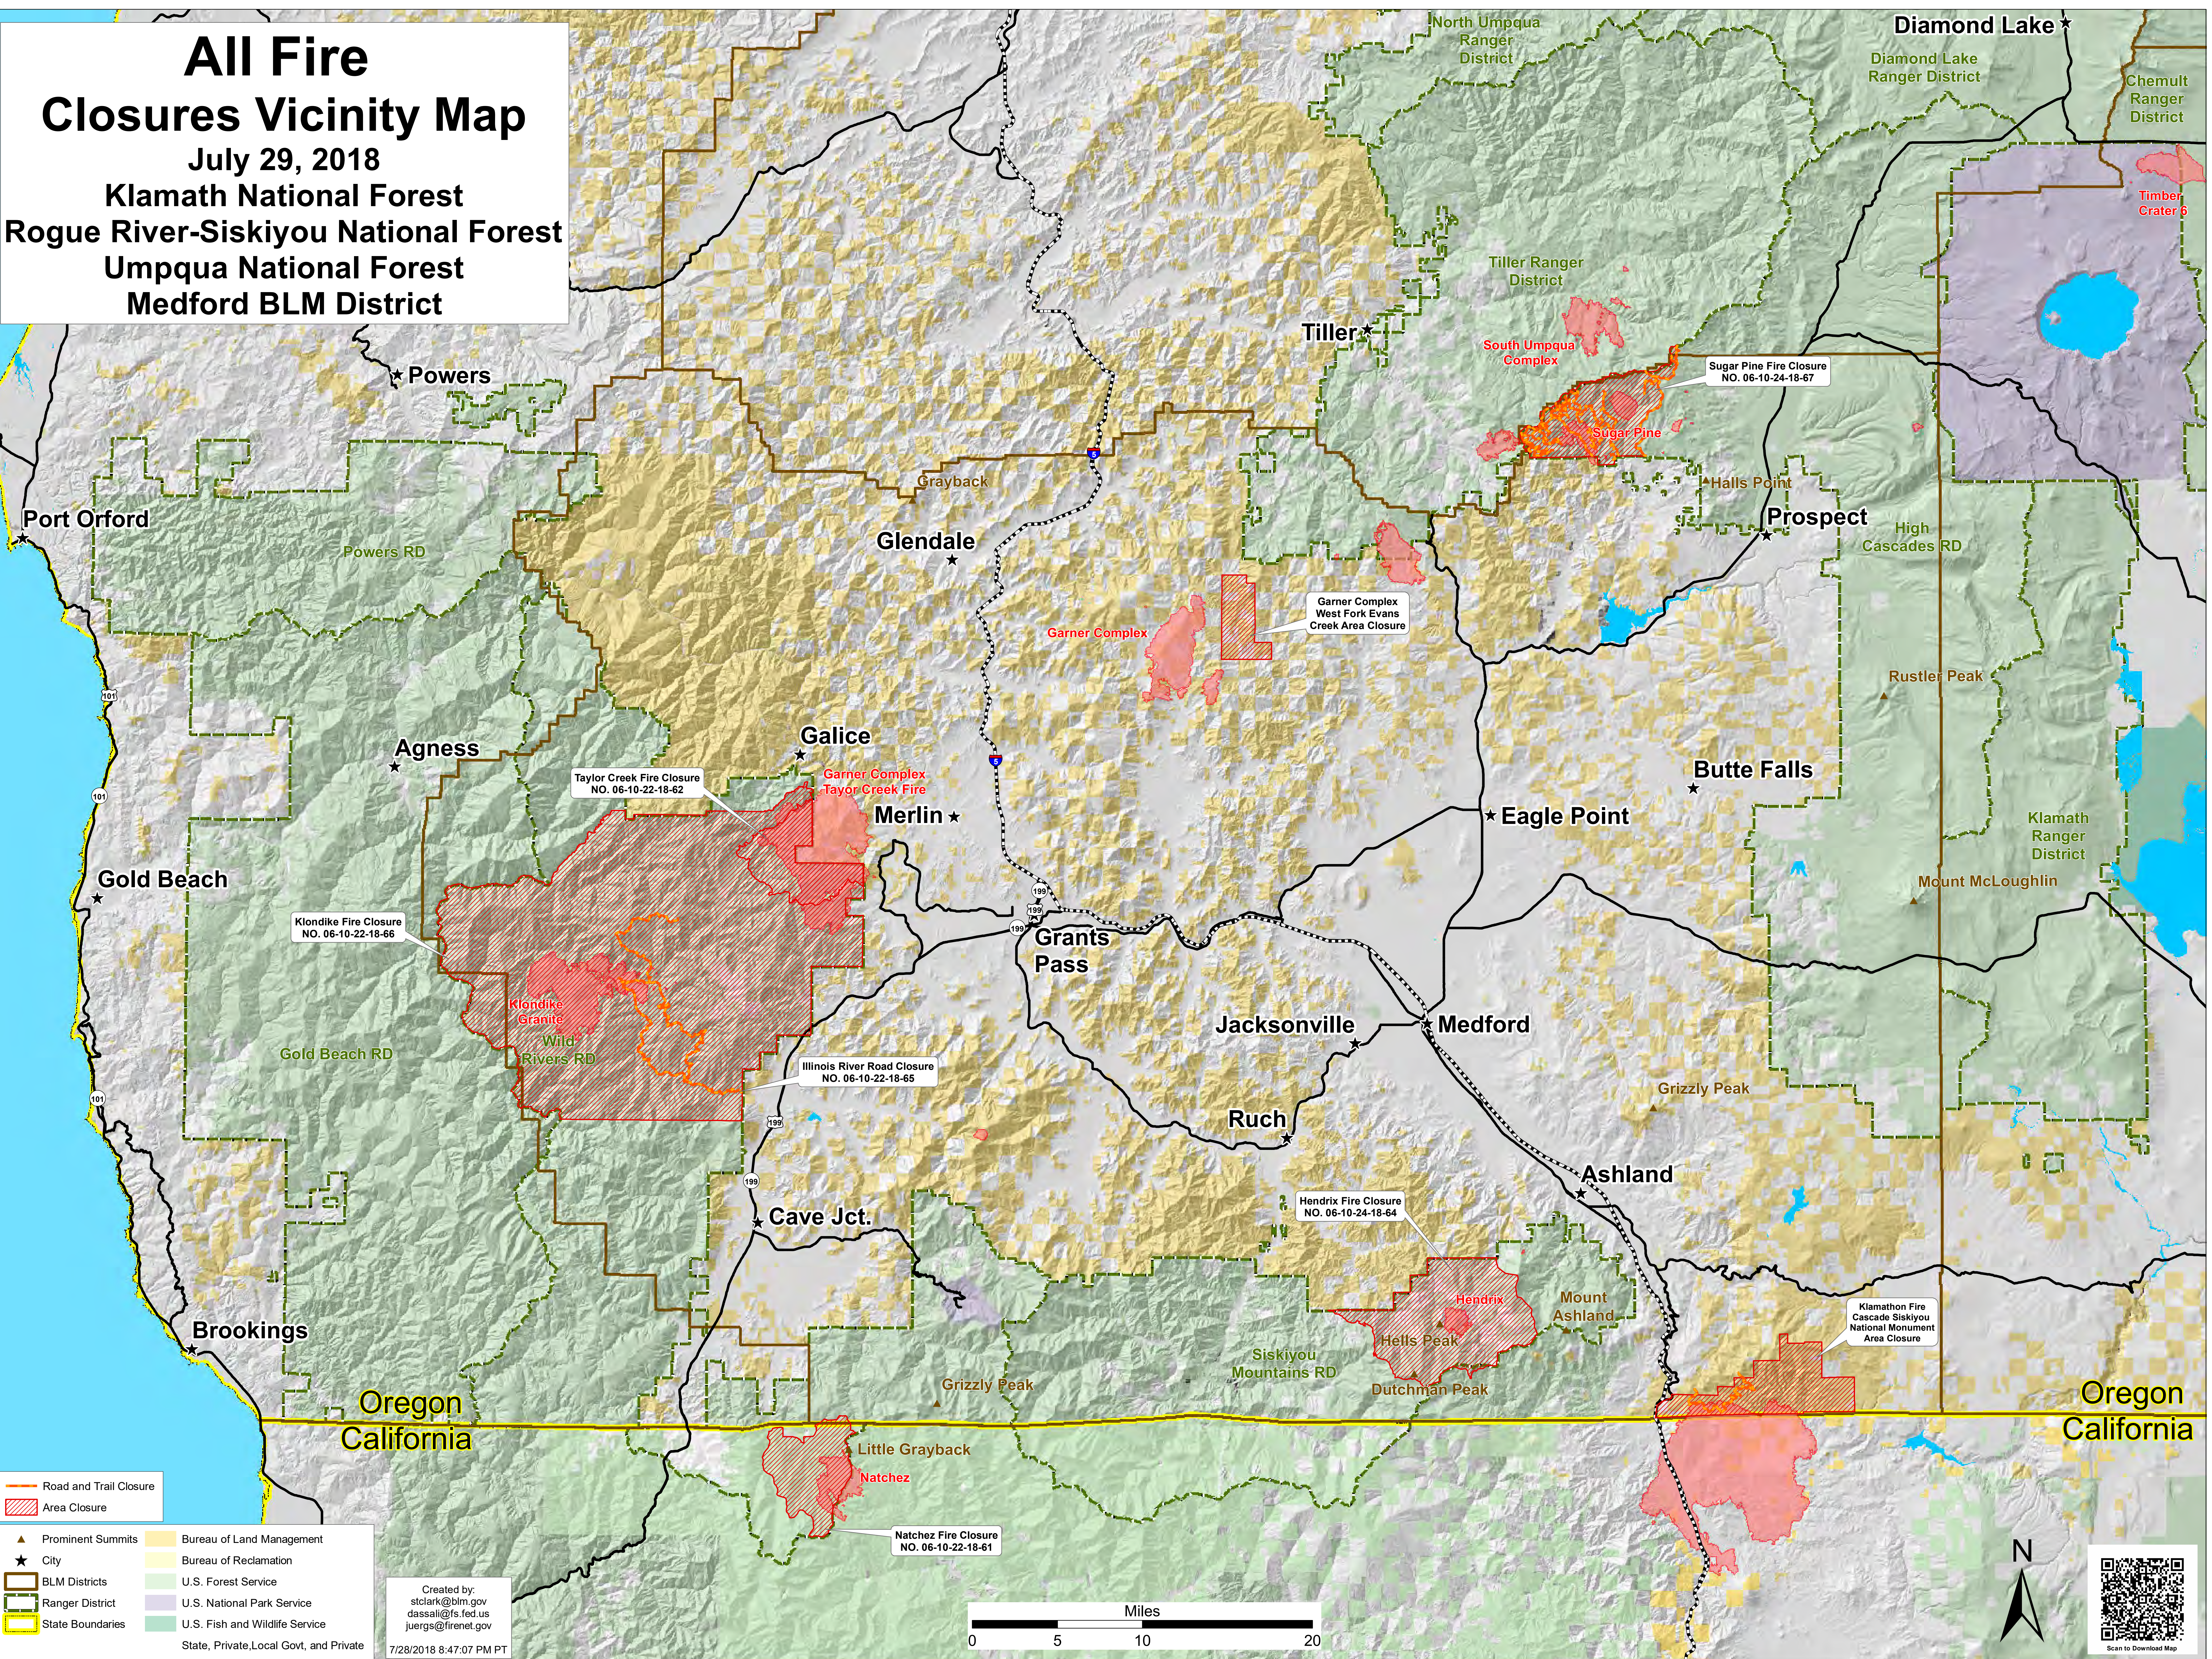

All Fire Closures Vicinity Map

July 29, 2018

Klamath National Forest
 Rogue River-Siskiyou National Forest
 Umpqua National Forest
 Medford BLM District

— Road and Trail Closure
 ▨ Area Closure

▲ Prominent Summits
 ★ City
 BLM Districts
 Ranger District
 State Boundaries