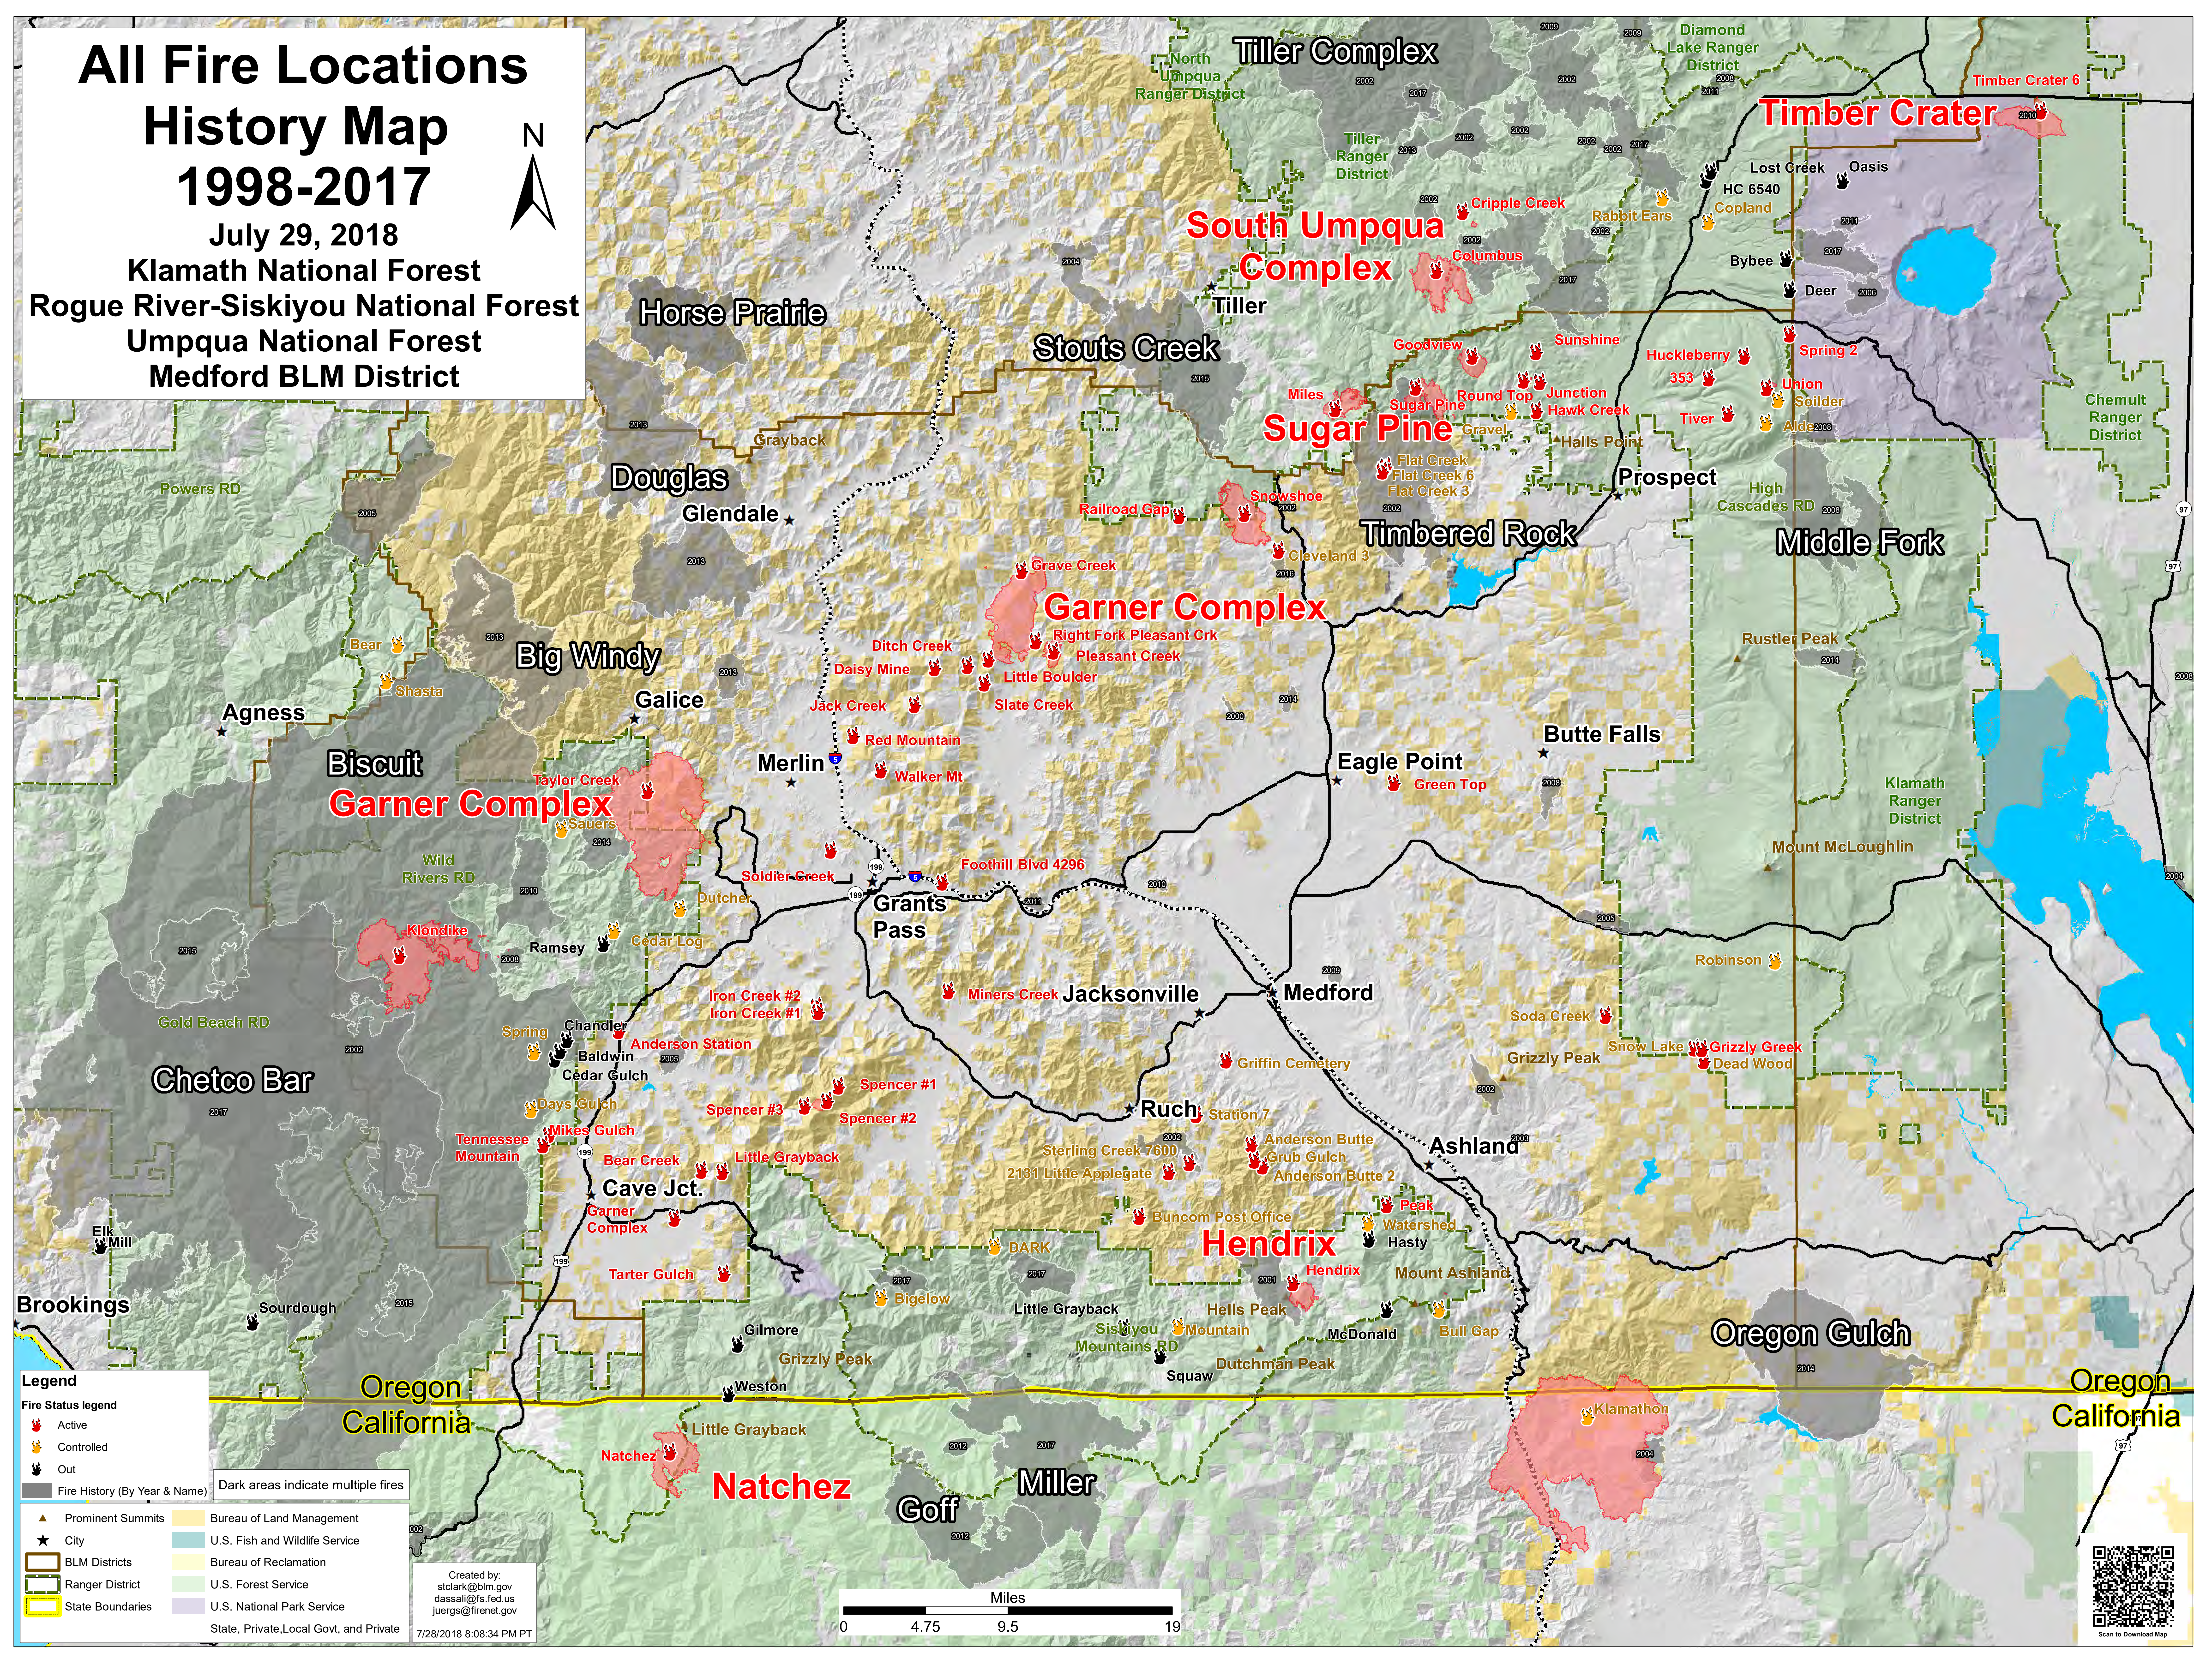

All Fire Locations History Map 1998-2017

July 29, 2018

Klamath National Forest
Rogue River-Siskiyou National Forest
Umpqua National Forest
Medford BLM District

Legend

Fire Status legend

- Active
- Controlled
- Out
- Fire History (By Year & Name)

Dark areas indicate multiple fires

- Prominent Summits
- City
- BLM Districts
- Ranger District
- State Boundaries
- Bureau of Land Management
- U.S. Fish and Wildlife Service
- Bureau of Reclamation
- U.S. Forest Service
- U.S. National Park Service
- State, Private, Local Govt, and Private