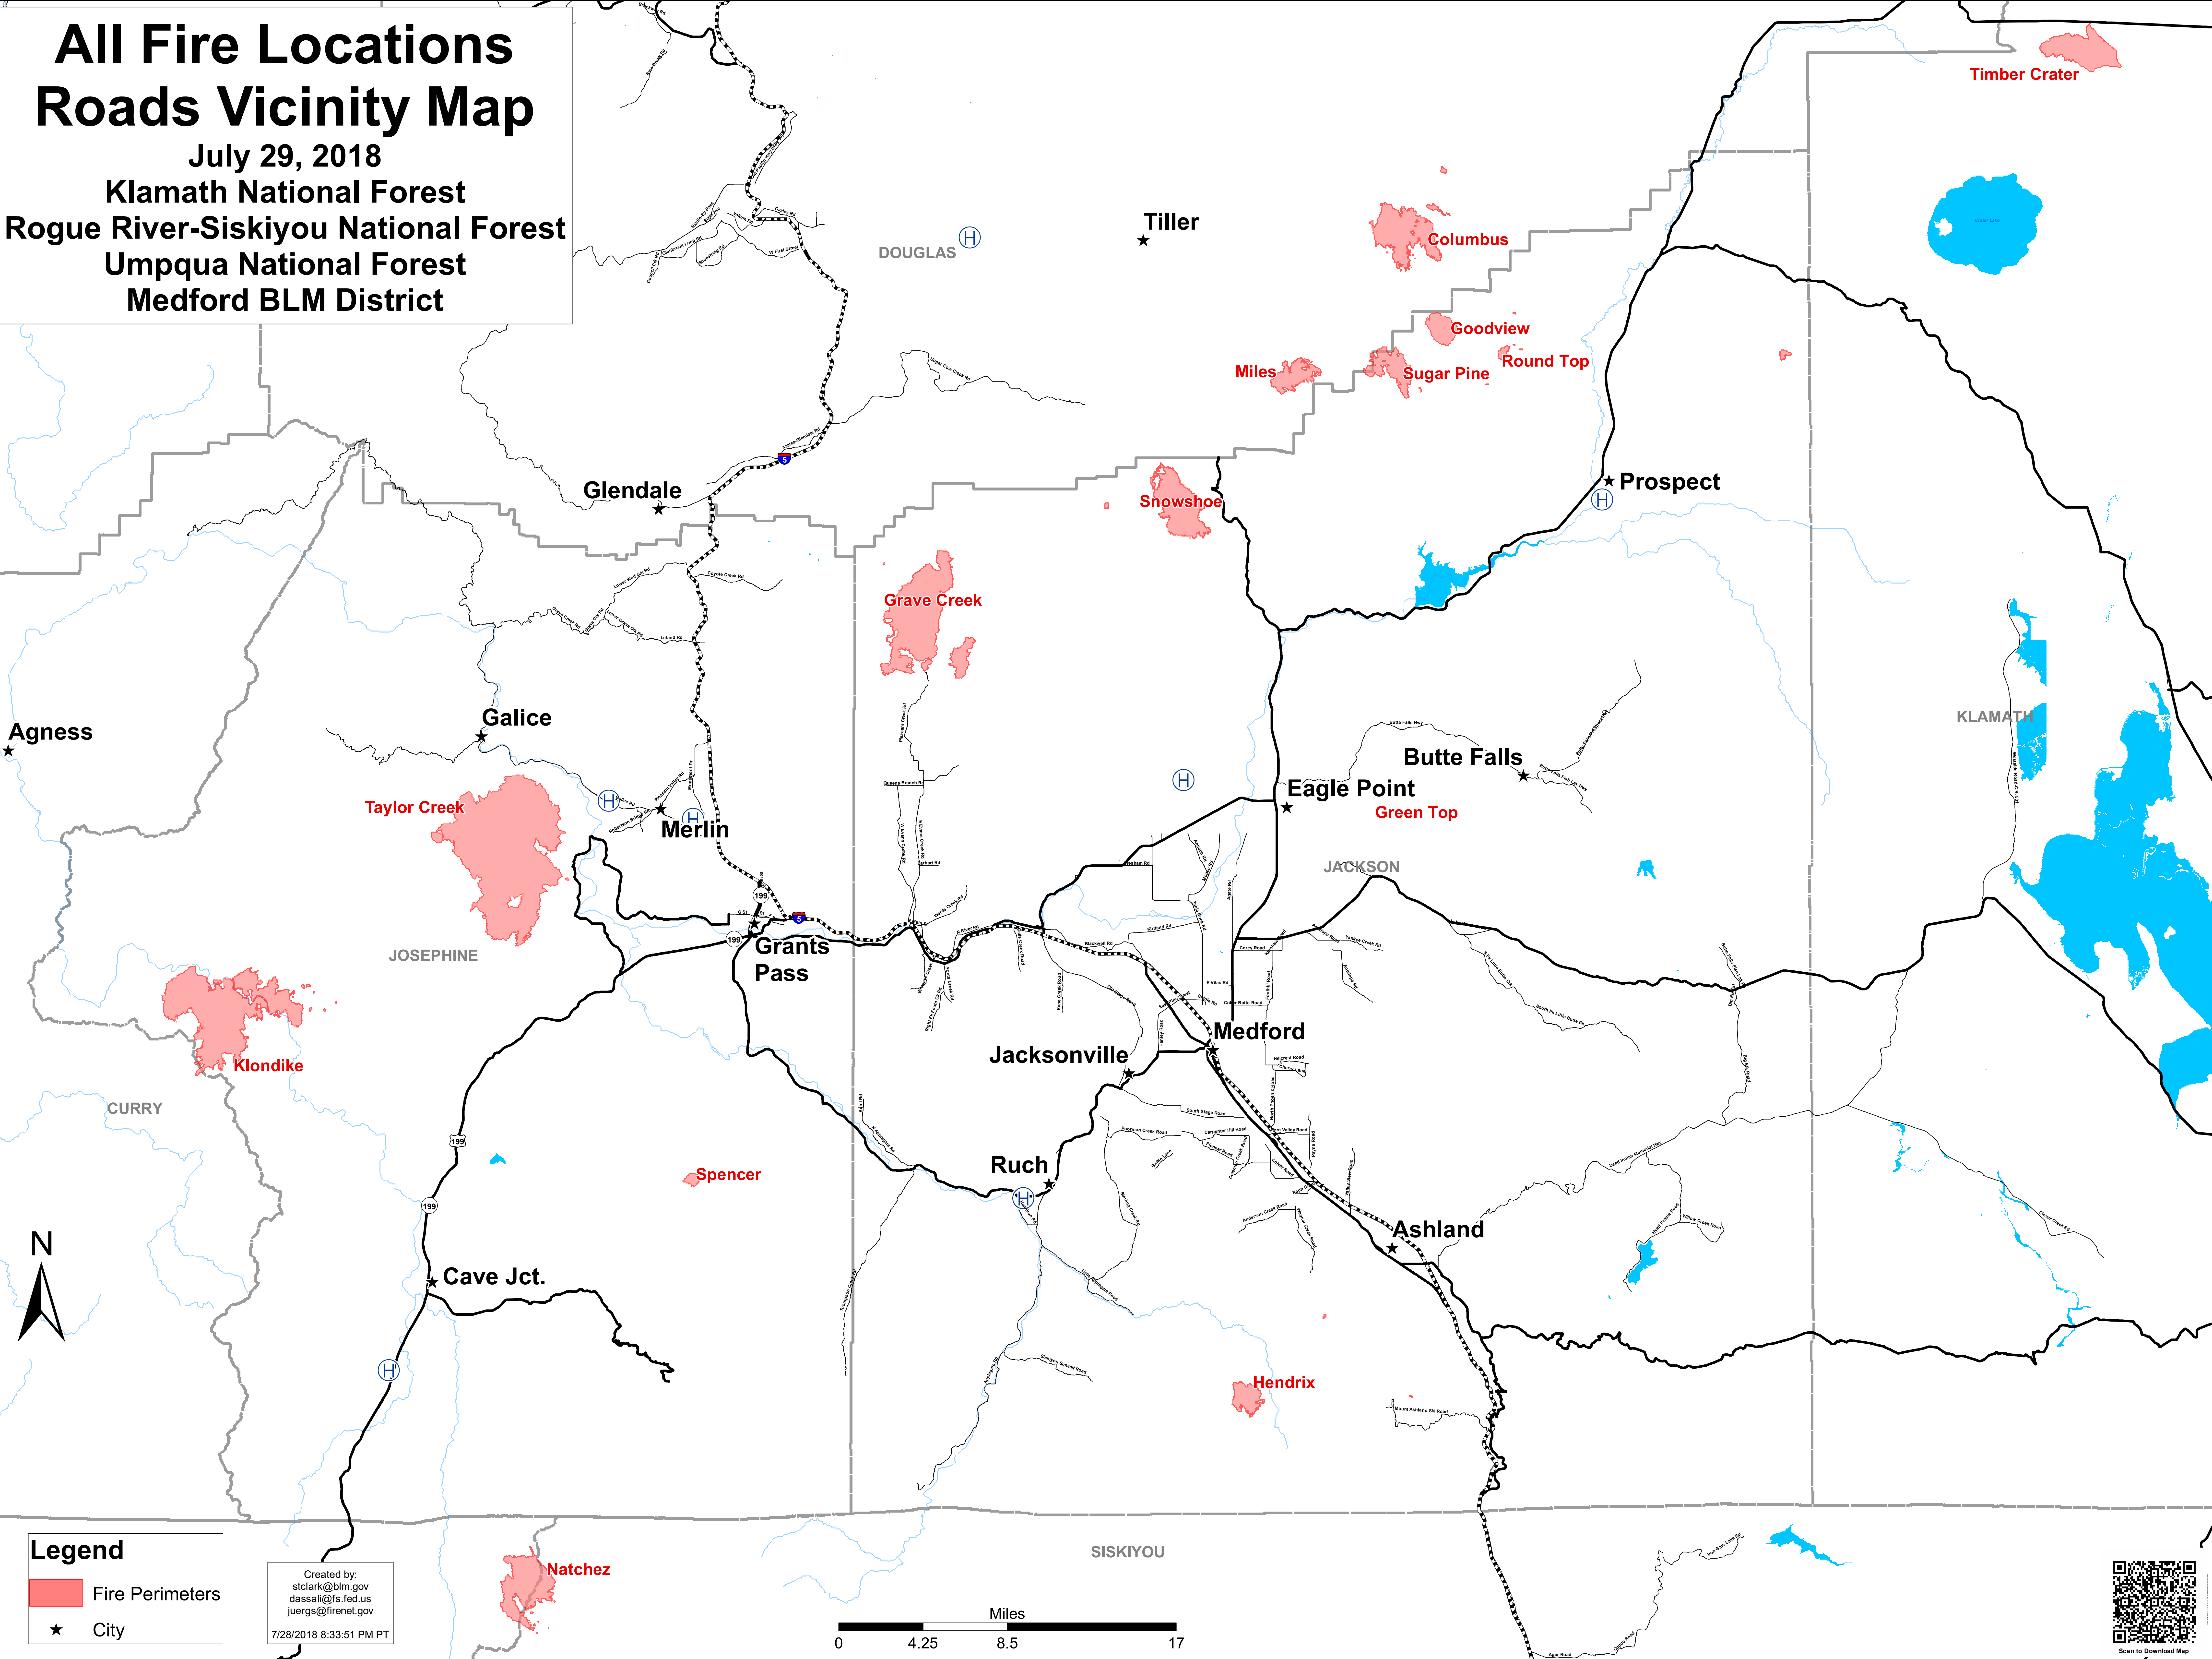

# All Fire Locations Roads Vicinity Map

July 29, 2018

Klamath National Forest  
Rogue River-Siskiyou National Forest  
Umpqua National Forest  
Medford BLM District

**Legend**

- Fire Perimeters
- City

Created by:  
stclark@blm.gov  
dassal@fs.fed.us  
juergs@firenet.gov  
7/28/2018 8:33:51 PM PT