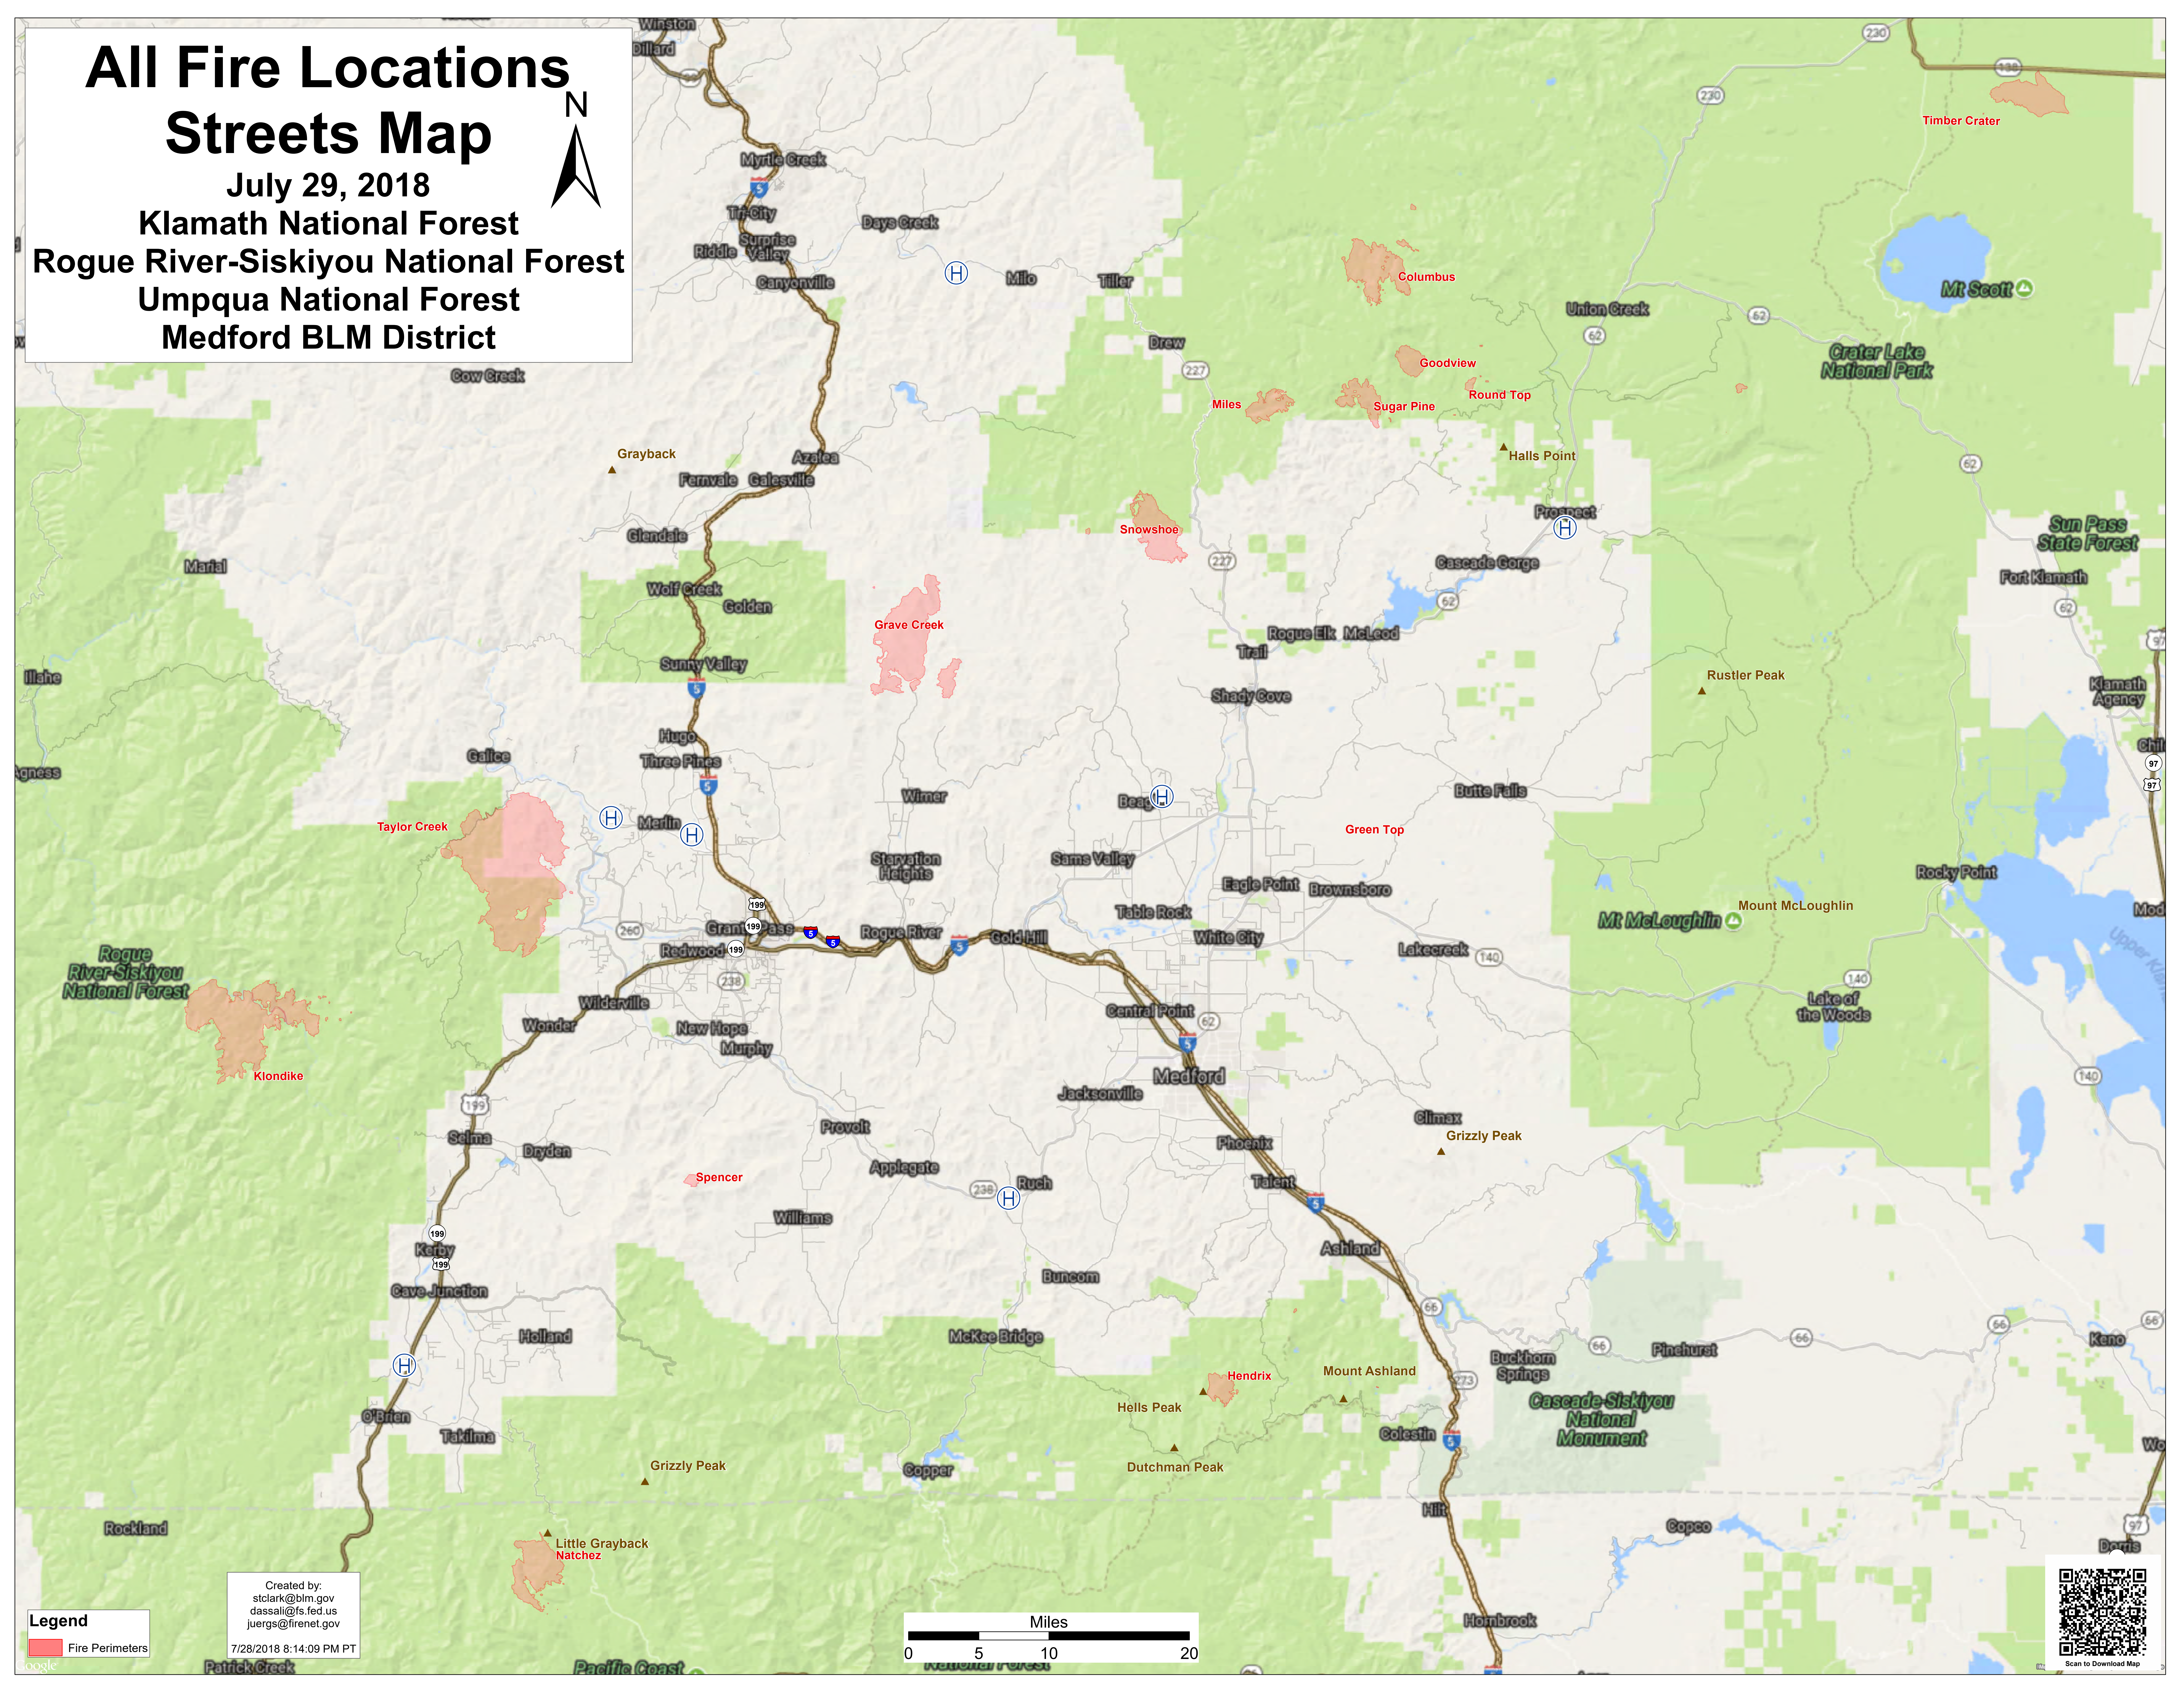

All Fire Locations Streets Map

July 29, 2018

Klamath National Forest

Rogue River-Siskiyou National Forest

Umpqua National Forest

Medford BLM District

Legend
Fire Perimeters

Created by:
stclark@blm.gov
dassali@fs.fed.us
juergs@firenet.gov

7/28/2018 8:14:09 PM PT