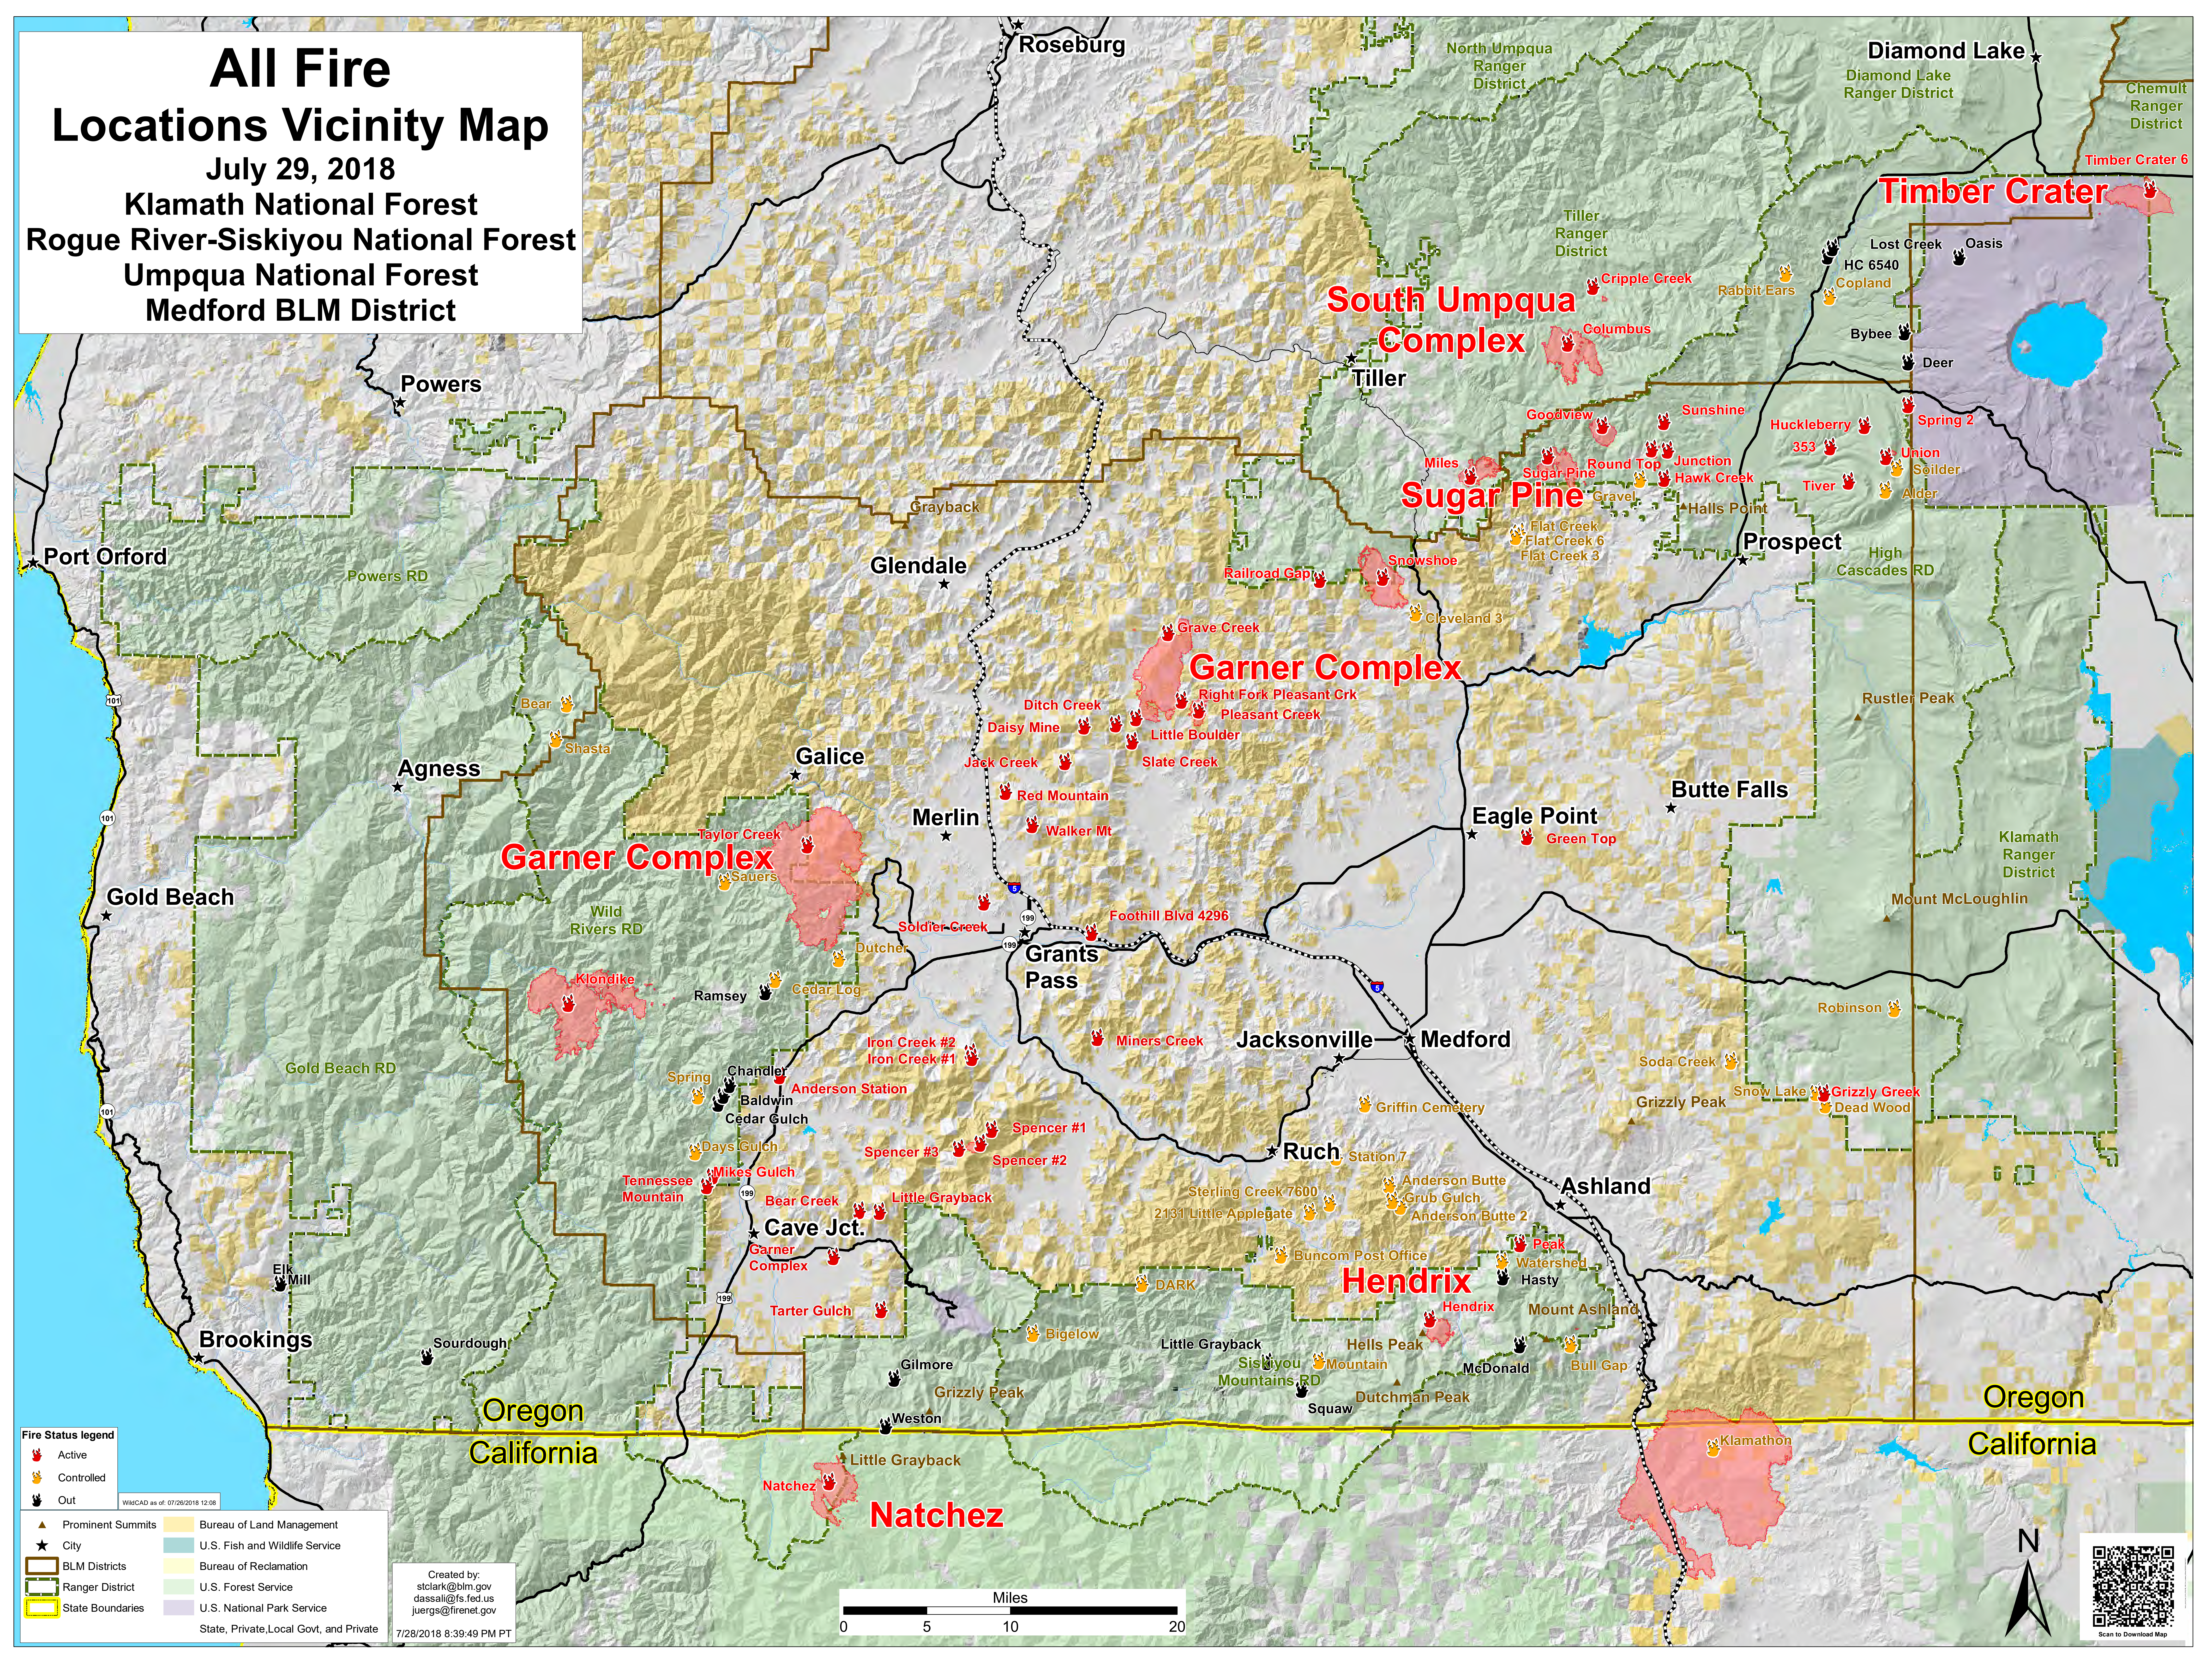

# All Fire Locations Vicinity Map

July 29, 2018

Klamath National Forest  
Rogue River-Siskiyou National Forest  
Umpqua National Forest  
Medford BLM District

**Fire Status legend**

- Active (Red flame icon)
- Controlled (Yellow flame icon)
- Out (Black flame icon)

WildCAD as of: 07/26/2018 12:08

▲ Prominent Summits	■ Bureau of Land Management
★ City	■ U.S. Fish and Wildlife Service
▭ BLM Districts	■ Bureau of Reclamation
▭ Ranger District	■ U.S. Forest Service
▭ State Boundaries	■ U.S. National Park Service
	■ State, Private, Local Govt, and Private