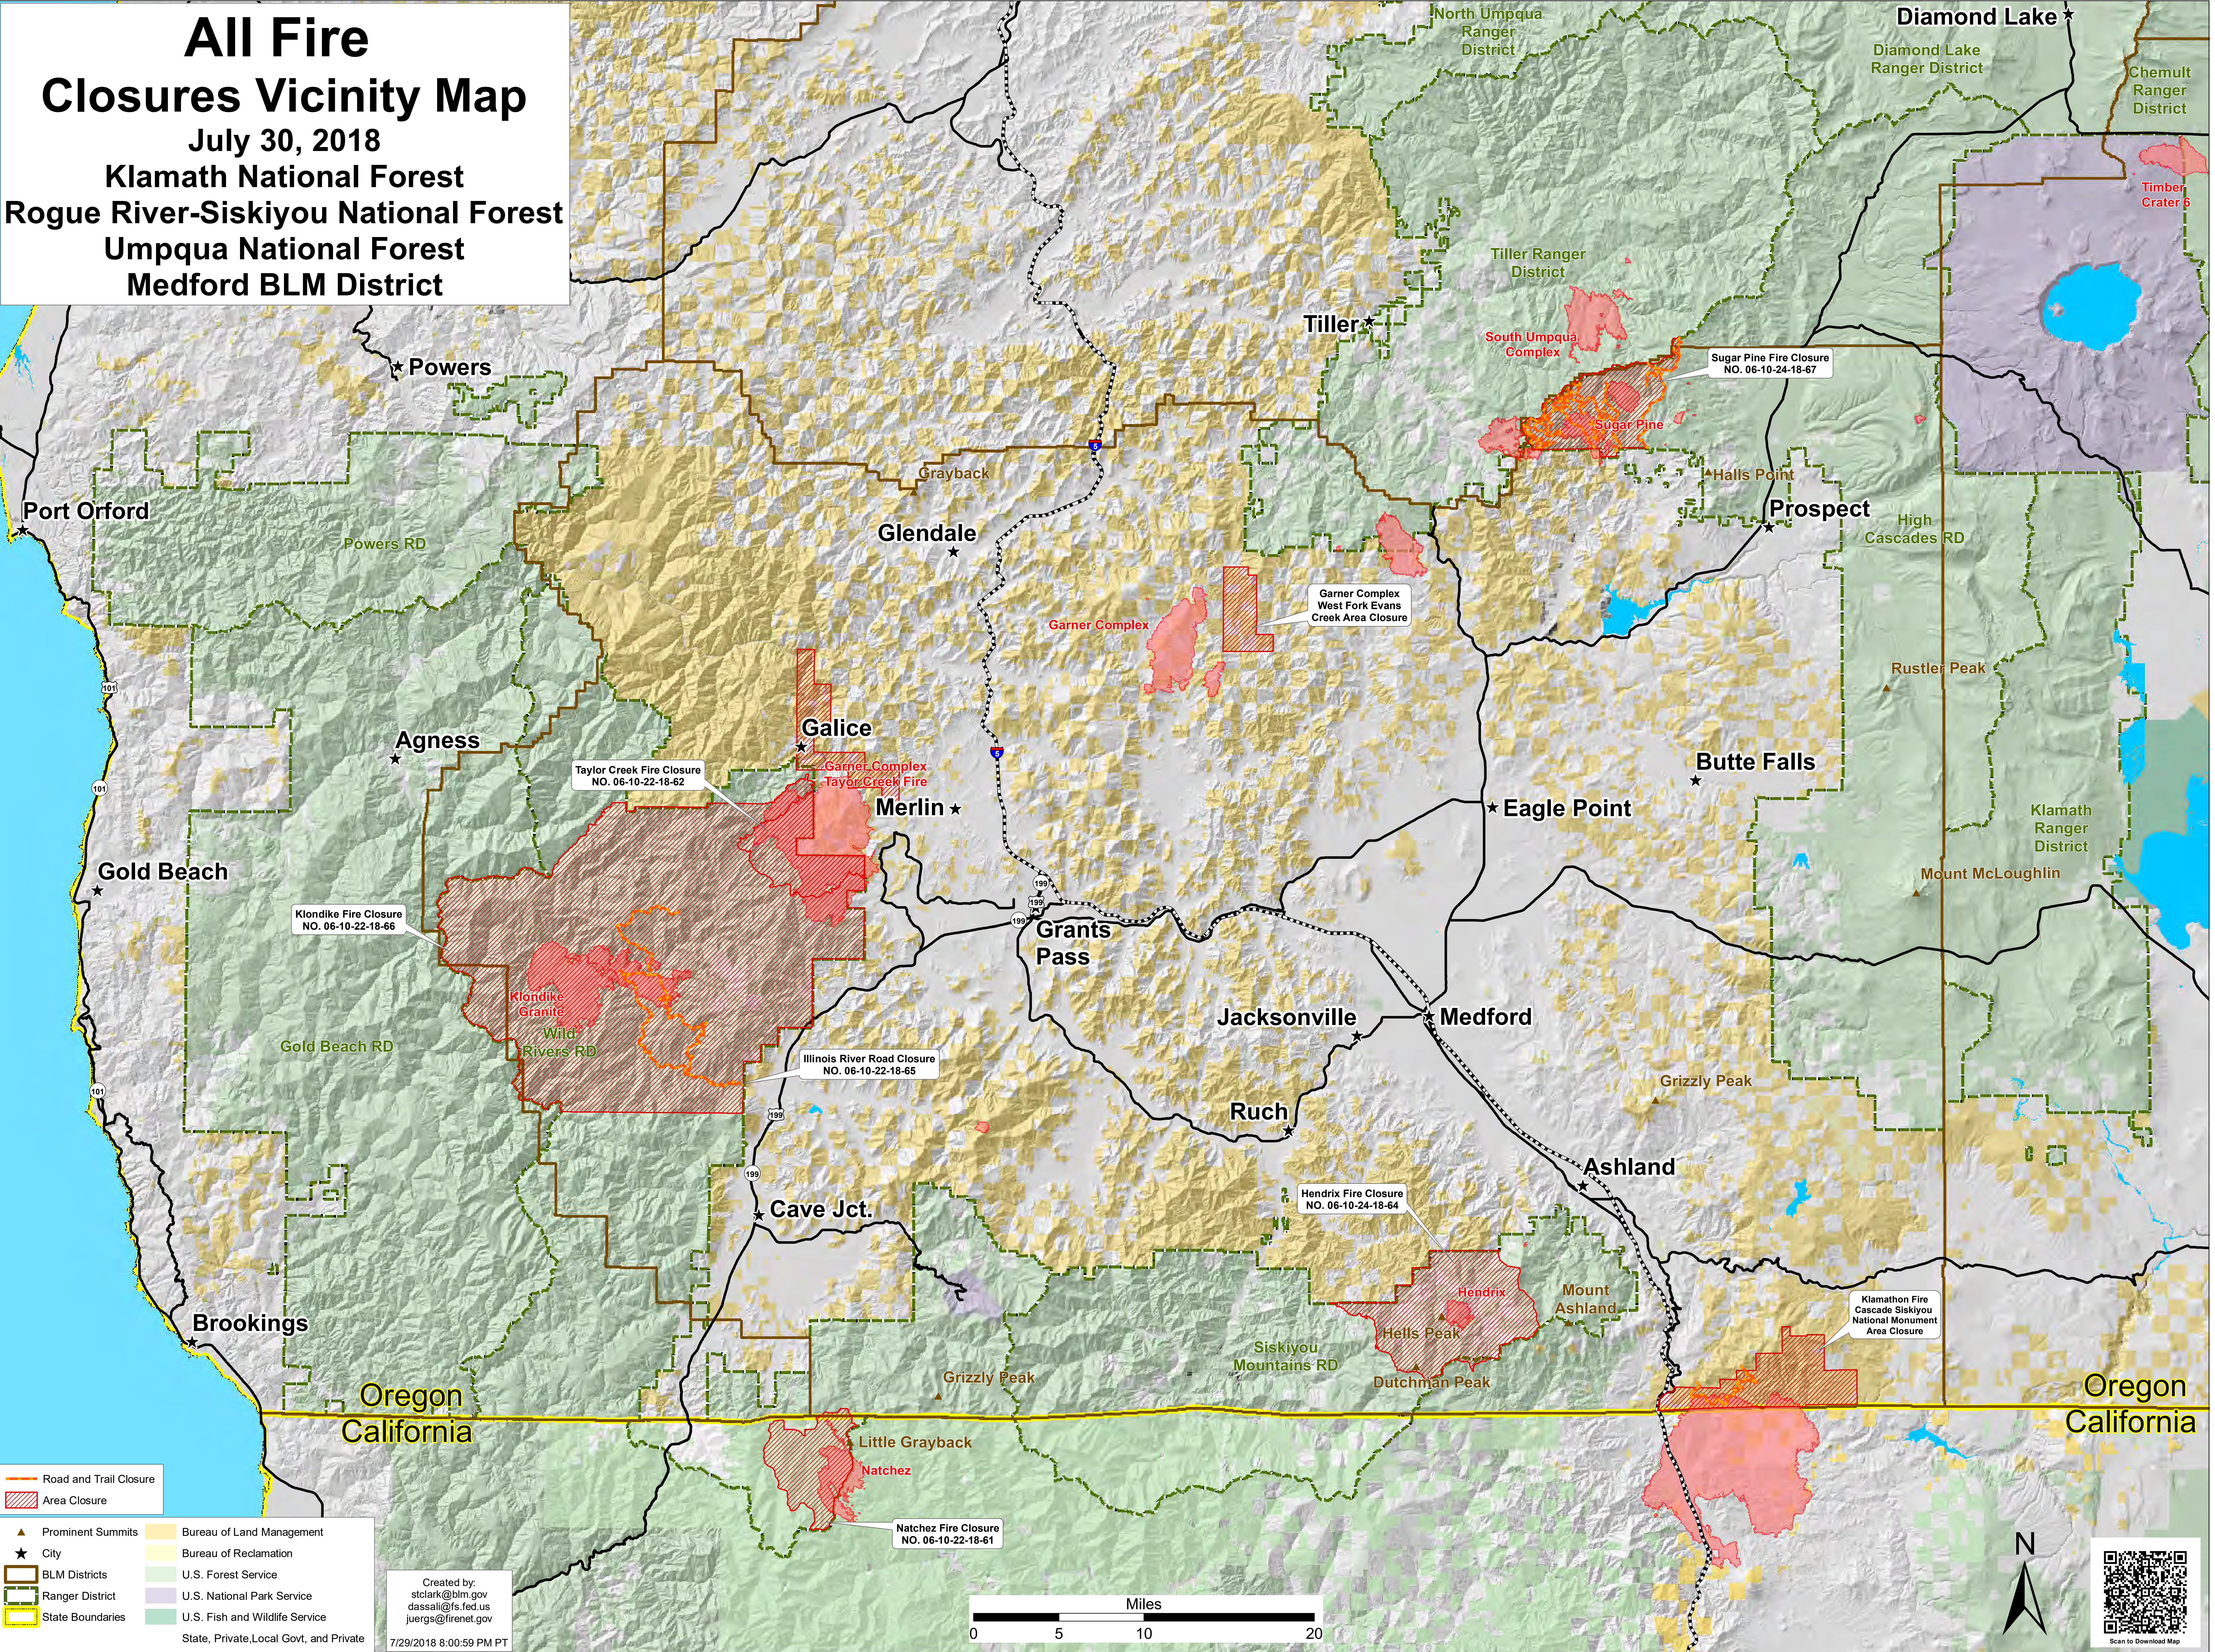

All Fire Closures Vicinity Map

July 30, 2018

Klamath National Forest
 Rogue River-Siskiyou National Forest
 Umpqua National Forest
 Medford BLM District

Road and Trail Closure	Bureau of Land Management
Area Closure	Bureau of Reclamation
Prominent Summits	U.S. Forest Service
City	U.S. National Park Service
BLM Districts	U.S. Fish and Wildlife Service
Ranger District	State, Private, Local Govt, and Private
State Boundaries	