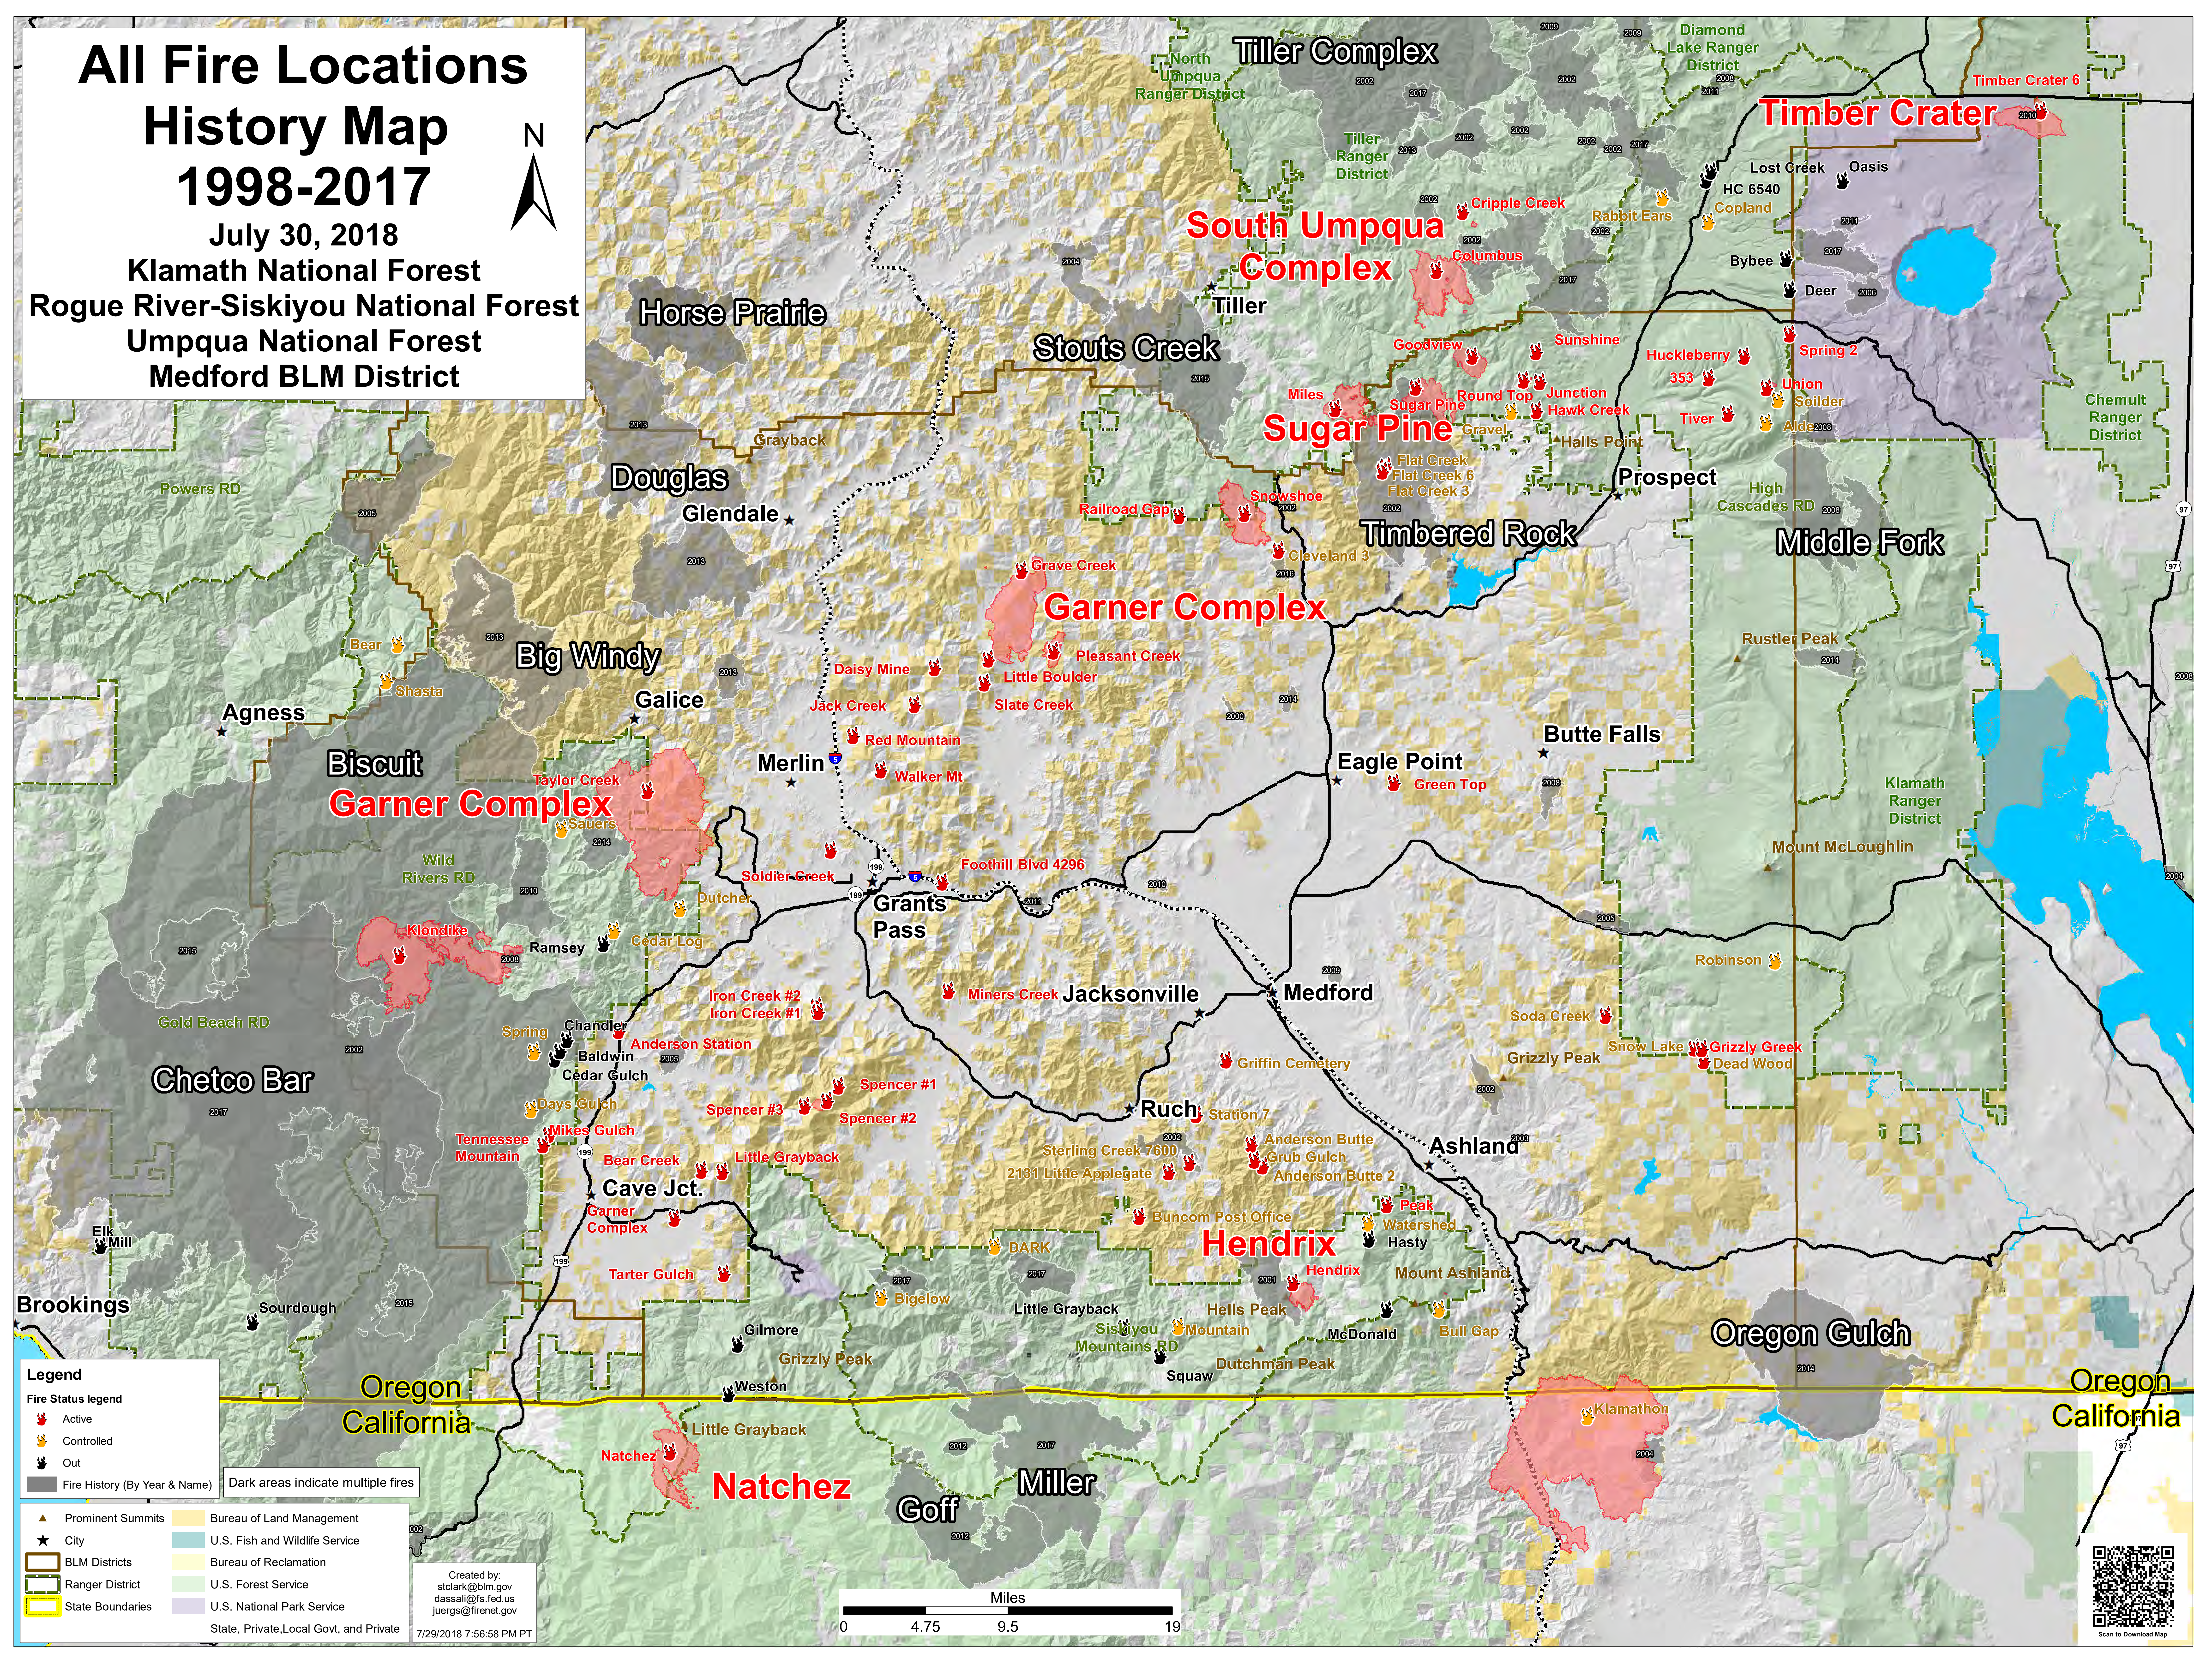

All Fire Locations History Map 1998-2017

July 30, 2018

Klamath National Forest
Rogue River-Siskiyou National Forest
Umpqua National Forest
Medford BLM District

Legend

Fire Status legend

- Active
- Controlled
- Out
- Fire History (By Year & Name)

Dark areas indicate multiple fires

- Prominent Summits
- City
- BLM Districts
- Ranger District
- State Boundaries
- Bureau of Land Management
- U.S. Fish and Wildlife Service
- Bureau of Reclamation
- U.S. Forest Service
- U.S. National Park Service
- State, Private, Local Govt, and Private