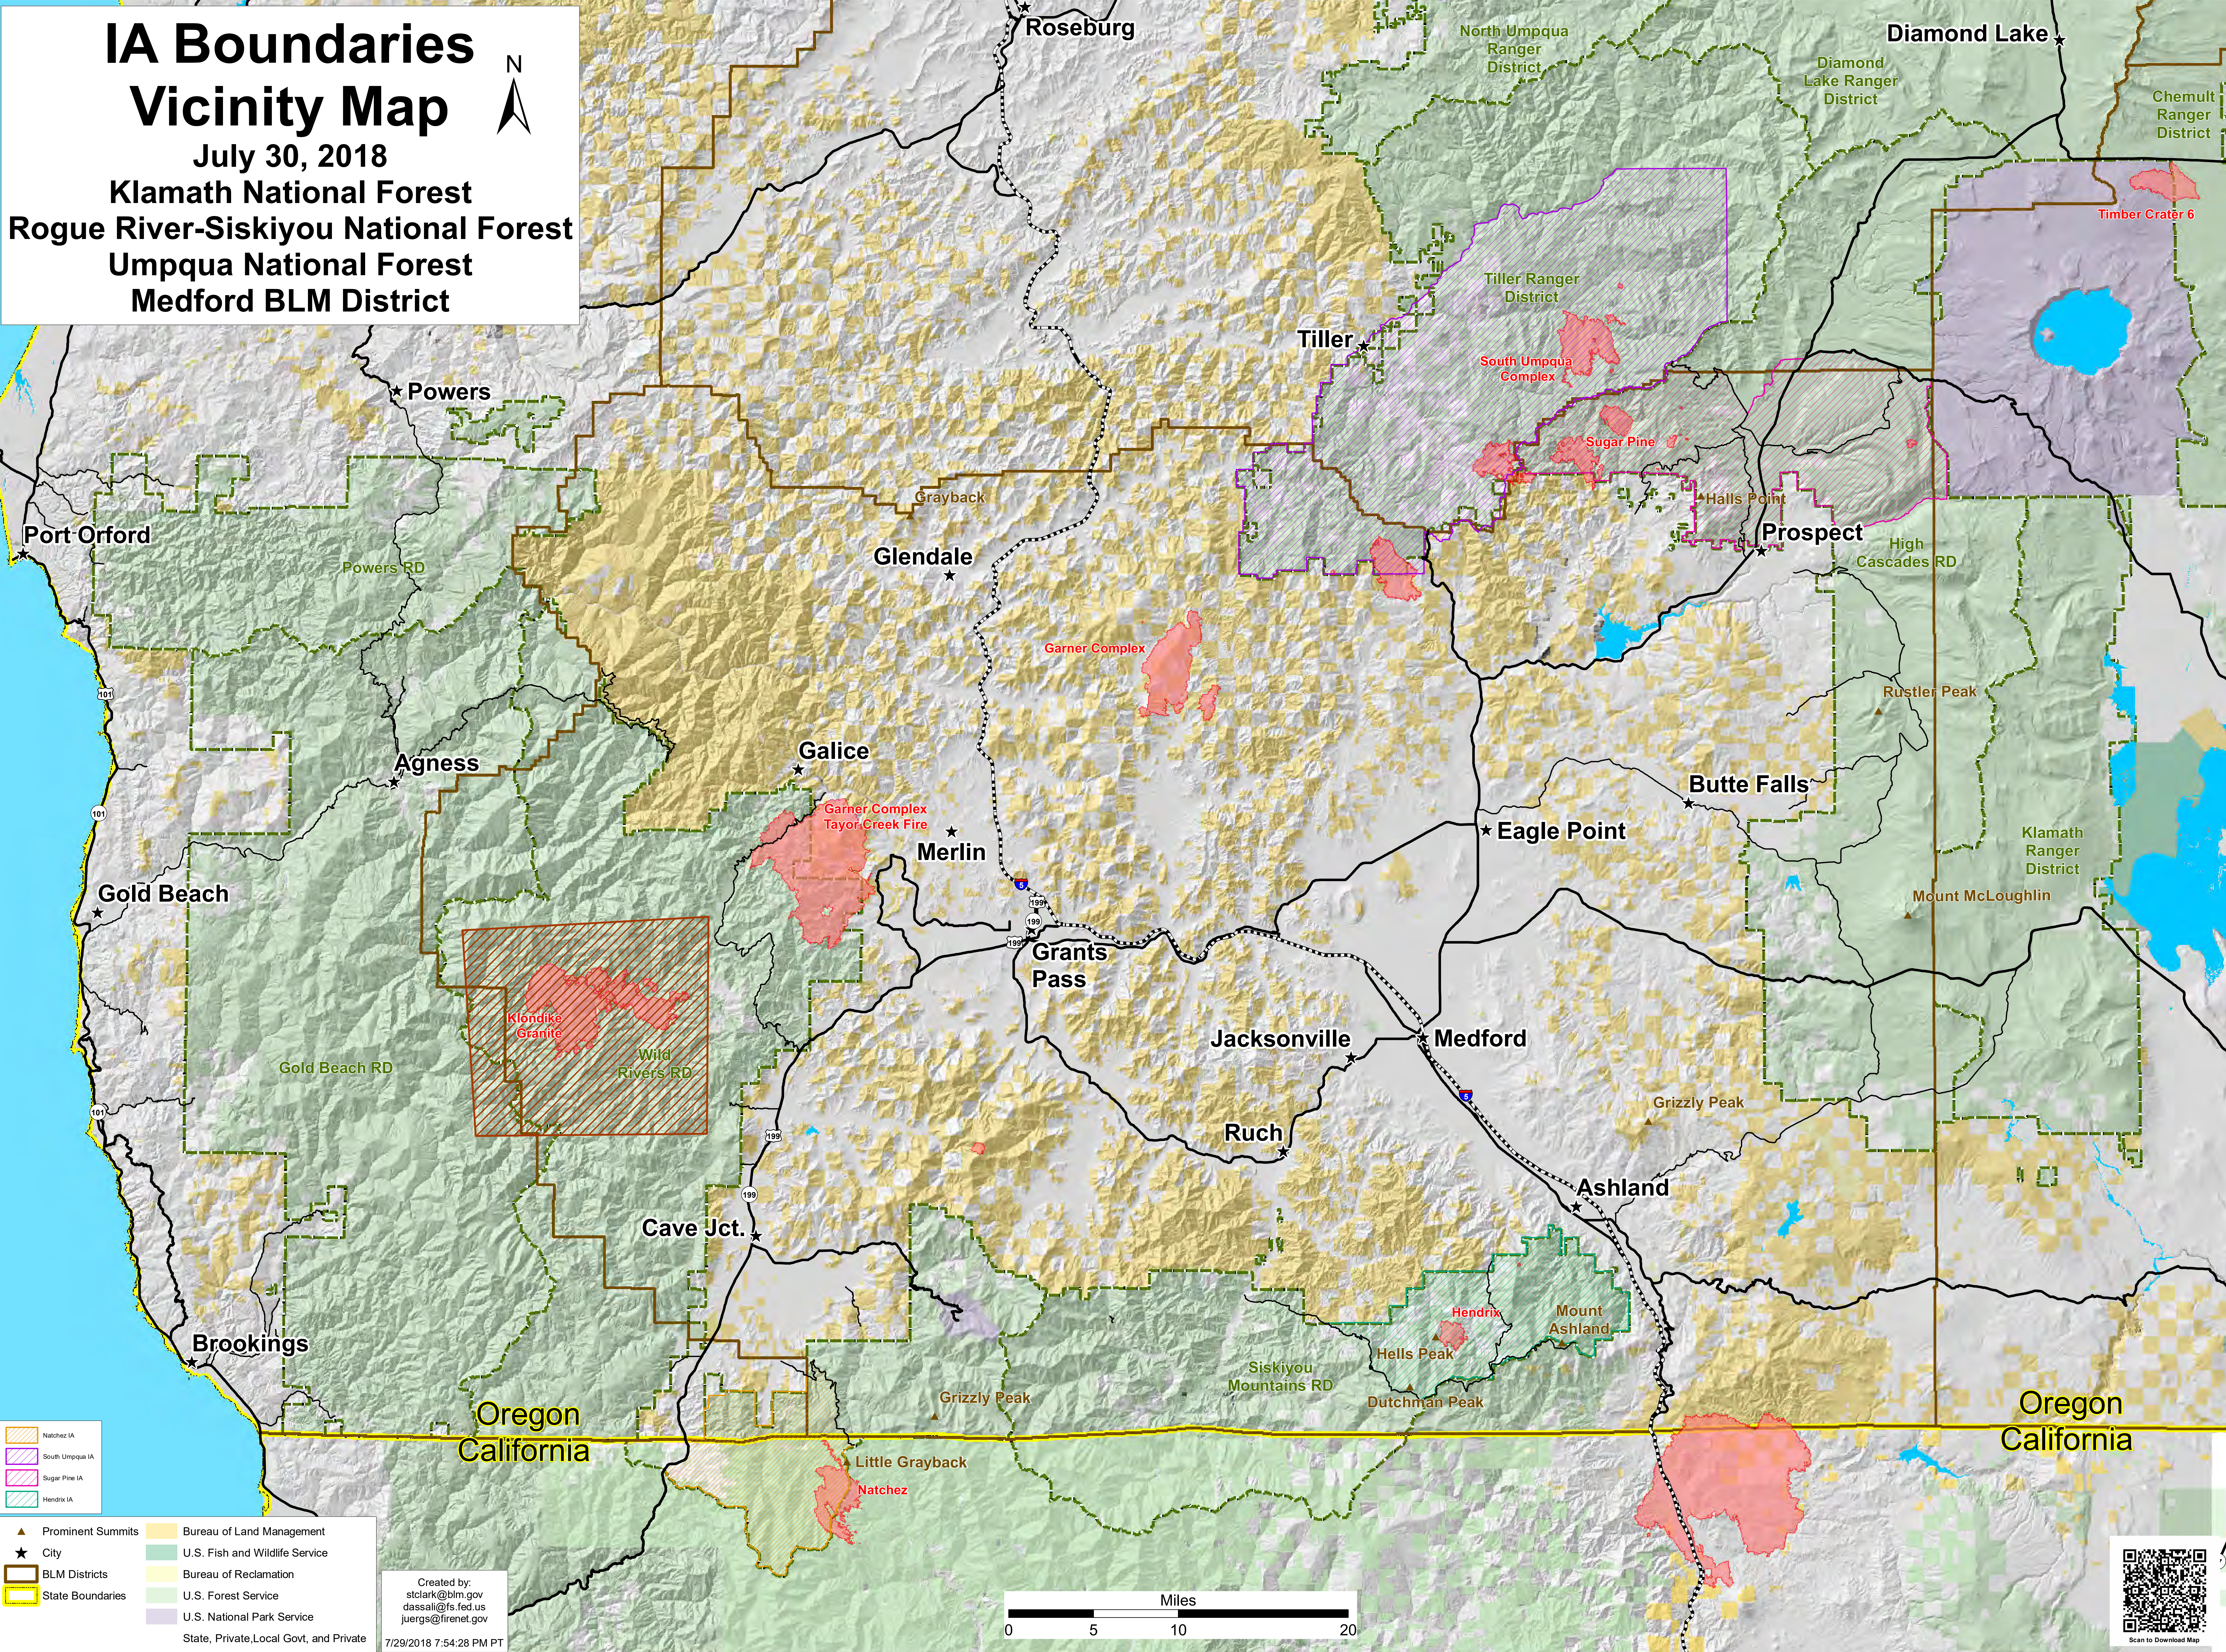

IA Boundaries Vicinity Map

July 30, 2018

Klamath National Forest

Rogue River-Siskiyou National Forest

Umpqua National Forest

Medford BLM District

	Natchez IA		Bureau of Land Management
	South Umpqua IA		U.S. Fish and Wildlife Service
	Sugar Pine IA		Bureau of Reclamation
	Hendrix IA		U.S. Forest Service
	Prominent Summits		U.S. National Park Service
	City		State, Private, Local Govt, and Private
	BLM Districts		
	State Boundaries		