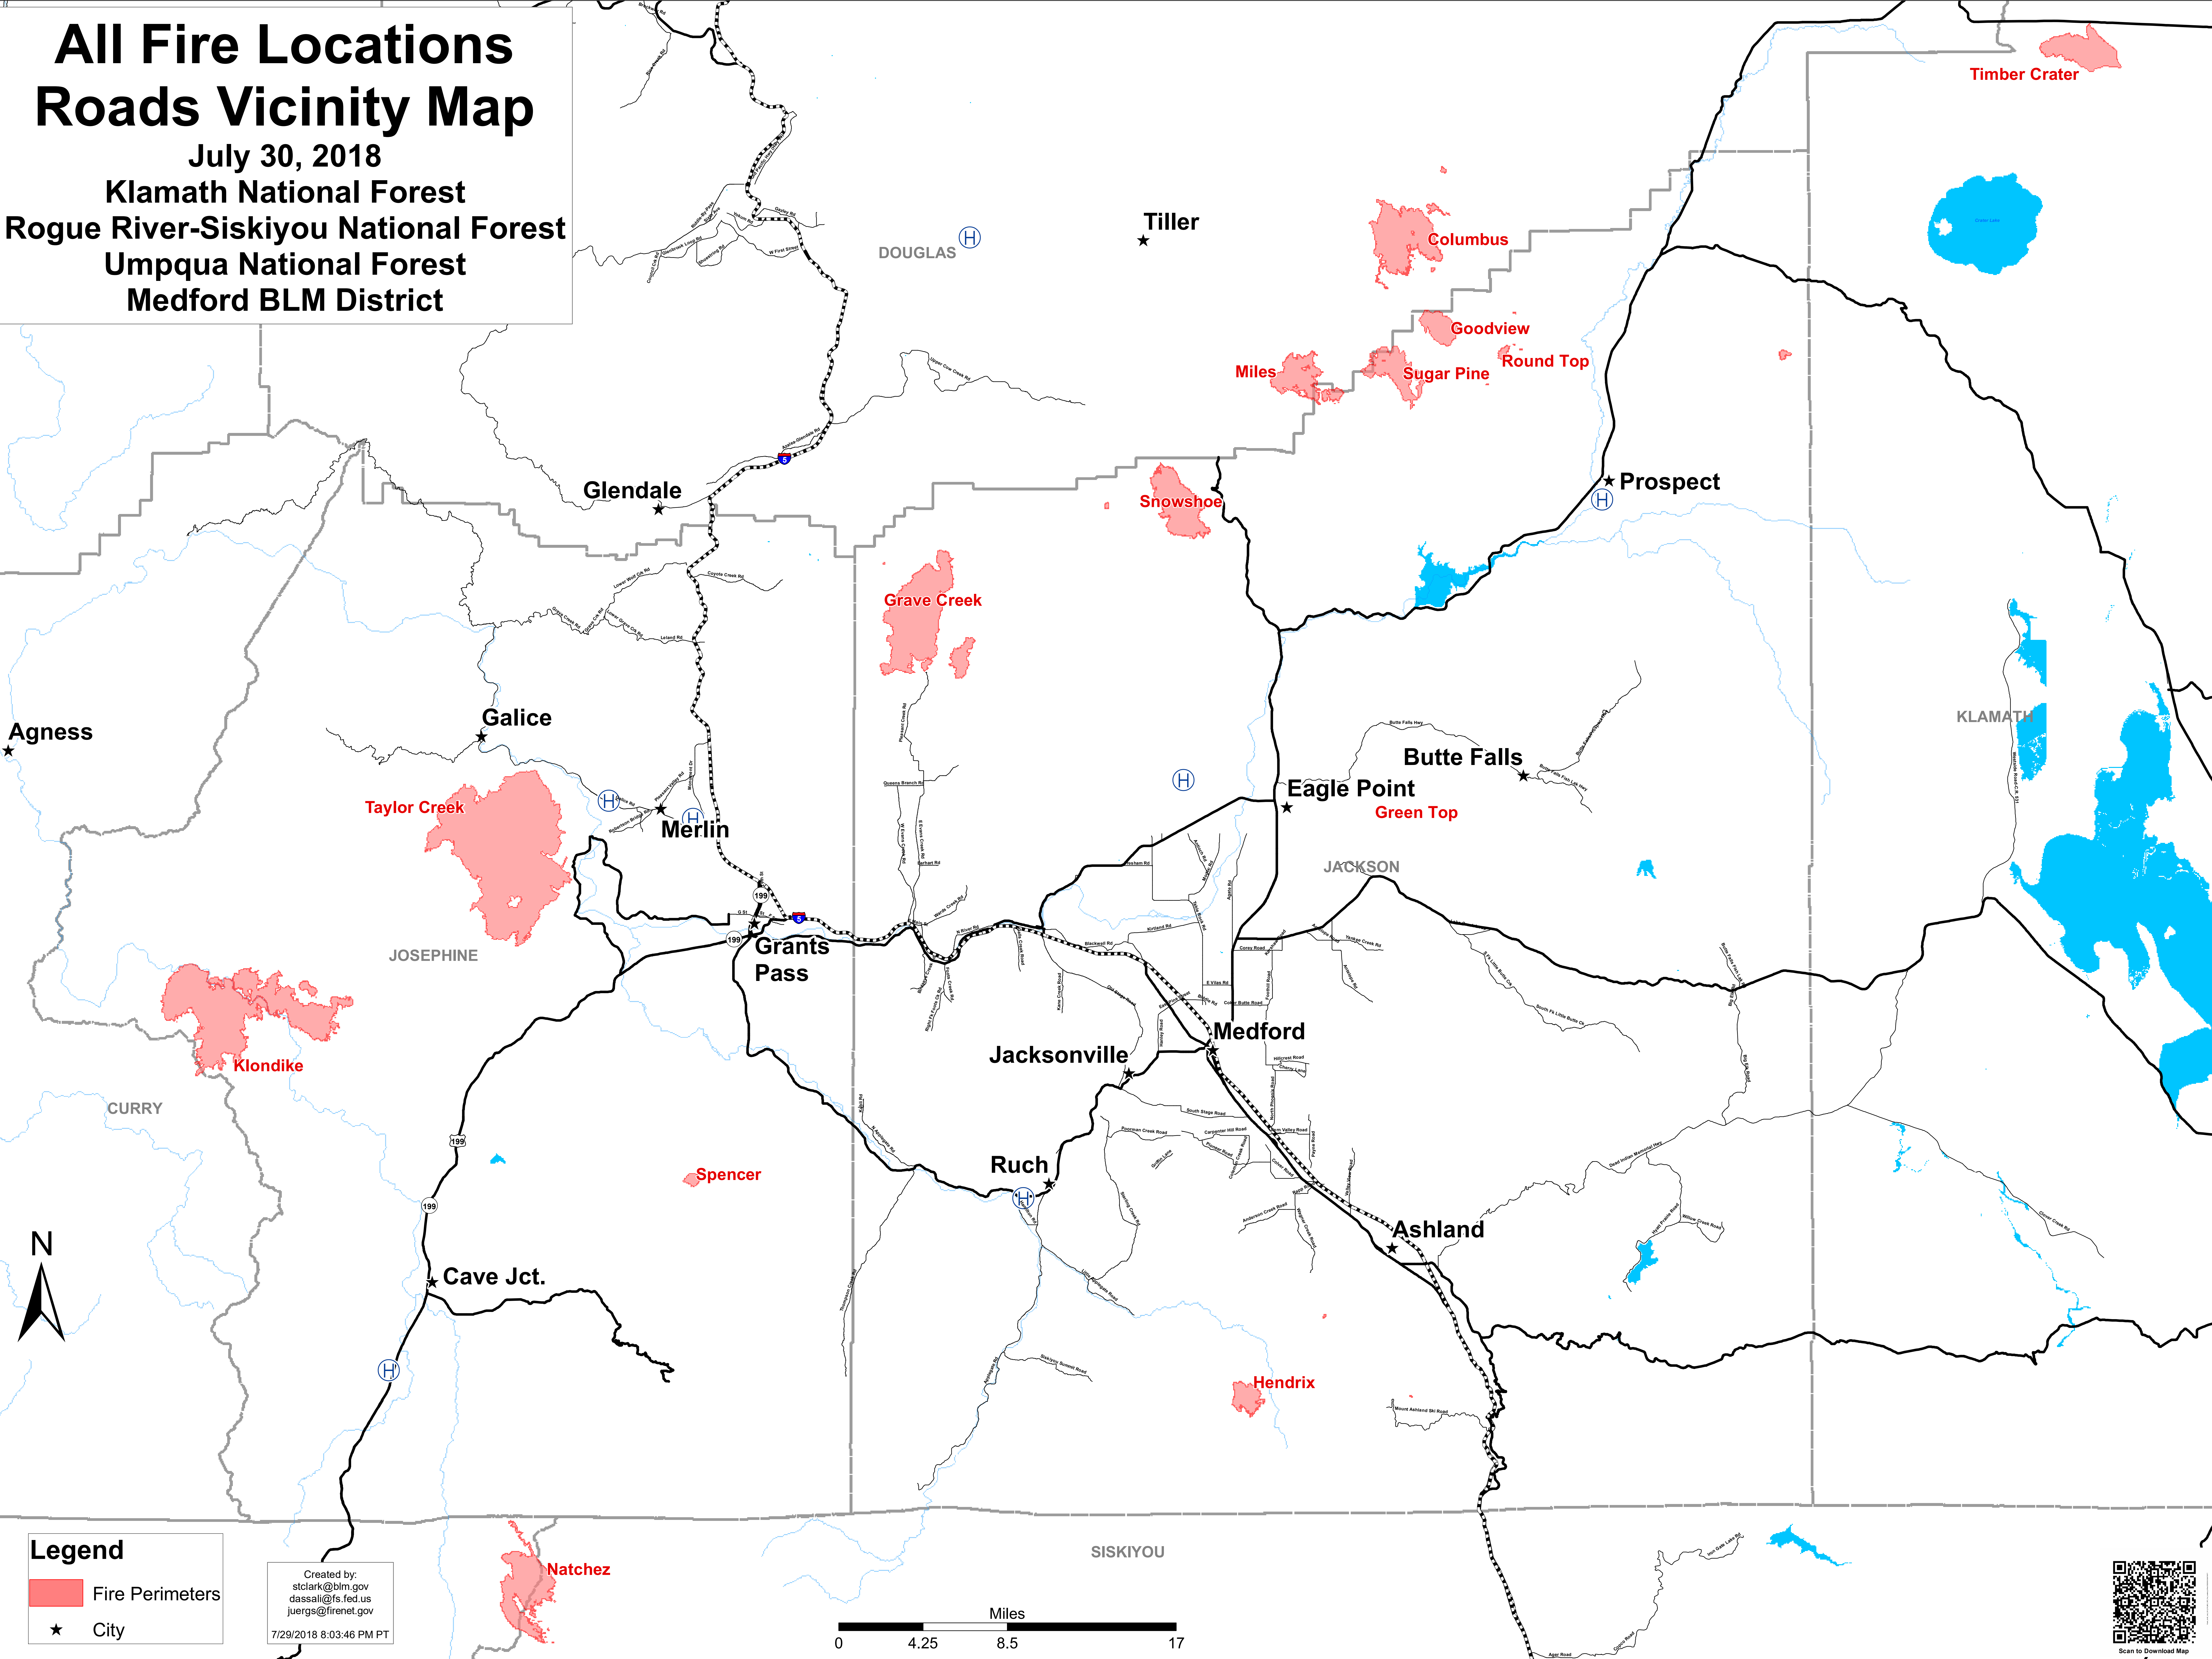

All Fire Locations Roads Vicinity Map

July 30, 2018

Klamath National Forest
Rogue River-Siskiyou National Forest
Umpqua National Forest
Medford BLM District

Legend
■ Fire Perimeters
★ City

Created by:
stclark@blm.gov
dassal@fs.fed.us
juergs@firenet.gov
7/29/2018 8:03:46 PM PT