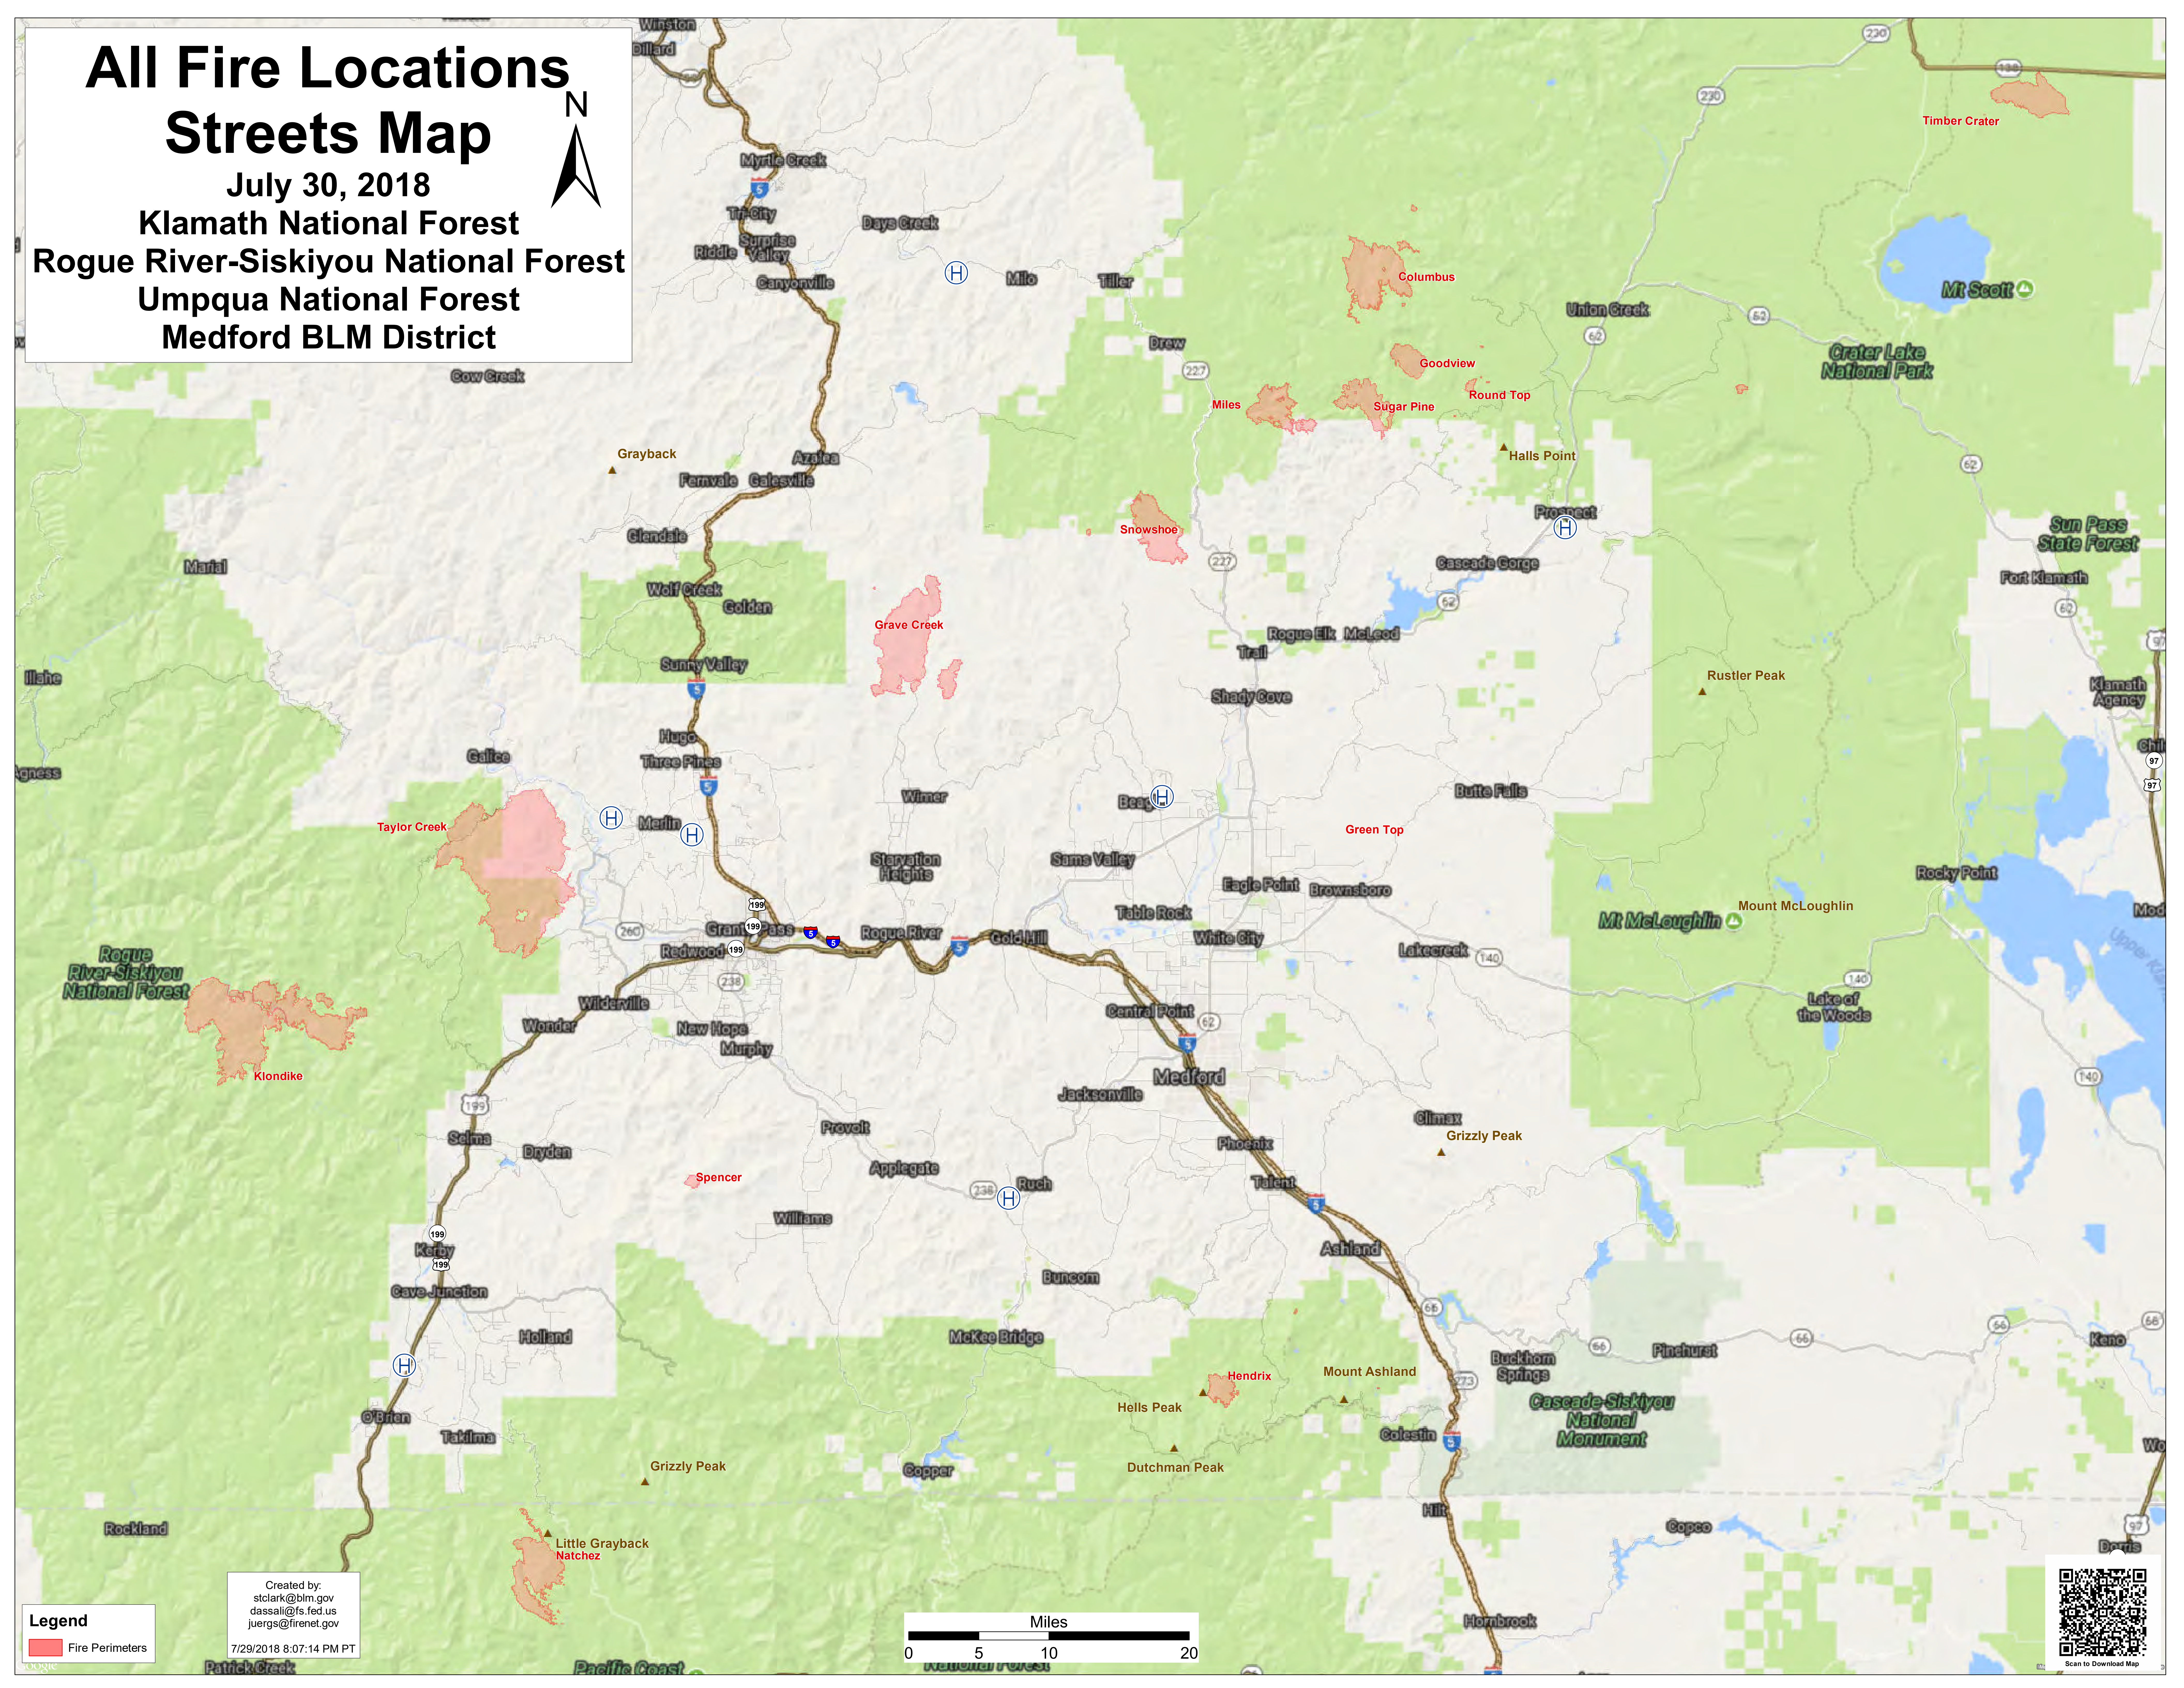

All Fire Locations Streets Map

July 30, 2018

Klamath National Forest

Rogue River-Siskiyou National Forest

Umpqua National Forest

Medford BLM District

Legend
Fire Perimeters

Created by:
stclark@blm.gov
dassali@fs.fed.us
juergs@firenet.gov

7/29/2018 8:07:14 PM PT

Miles
0 5 10 20