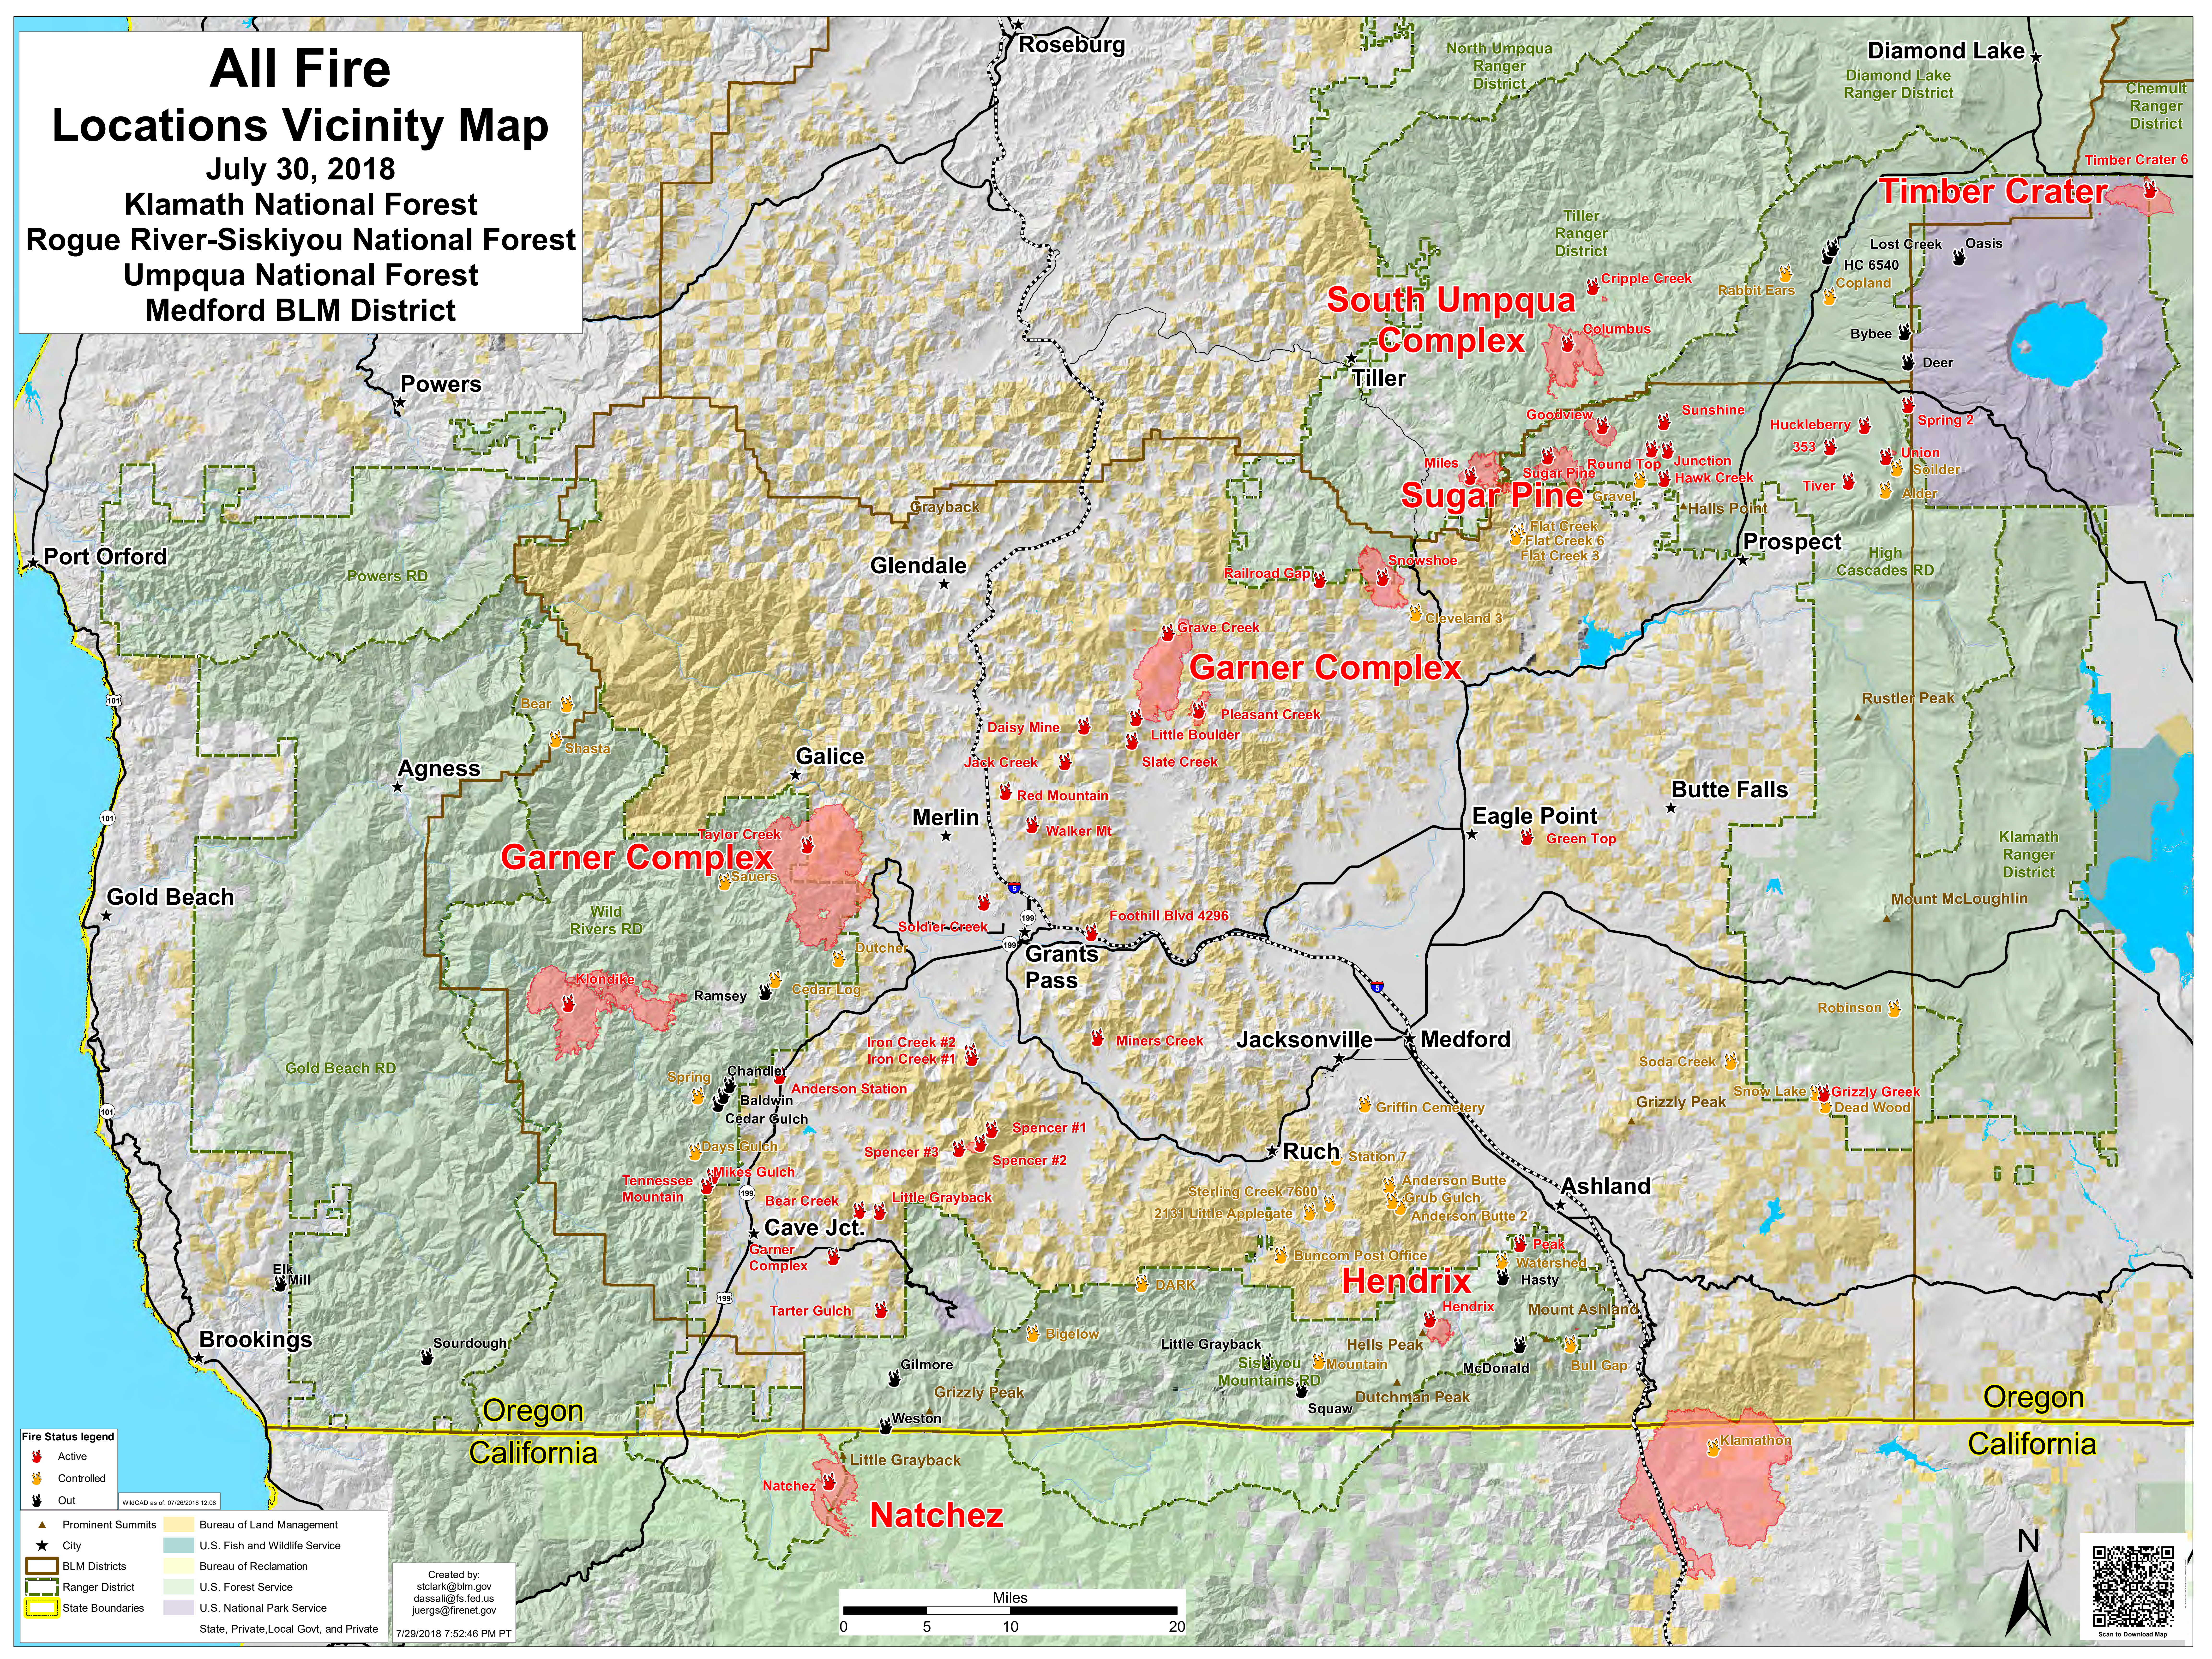

# All Fire Locations Vicinity Map

July 30, 2018

Klamath National Forest  
Rogue River-Siskiyou National Forest  
Umpqua National Forest  
Medford BLM District

**Fire Status legend**

- 🔥 Active
- 👉 Controlled
- 👊 Out

WildCAD as of: 07/26/2018 12:08

▲ Prominent Summits	🟡 Bureau of Land Management
★ City	🟢 U.S. Fish and Wildlife Service
🟤 BLM Districts	🟠 Bureau of Reclamation
🟦 Ranger District	🟡 U.S. Forest Service
🟨 State Boundaries	🟣 U.S. National Park Service
	🟤 State, Private, Local Govt, and Private