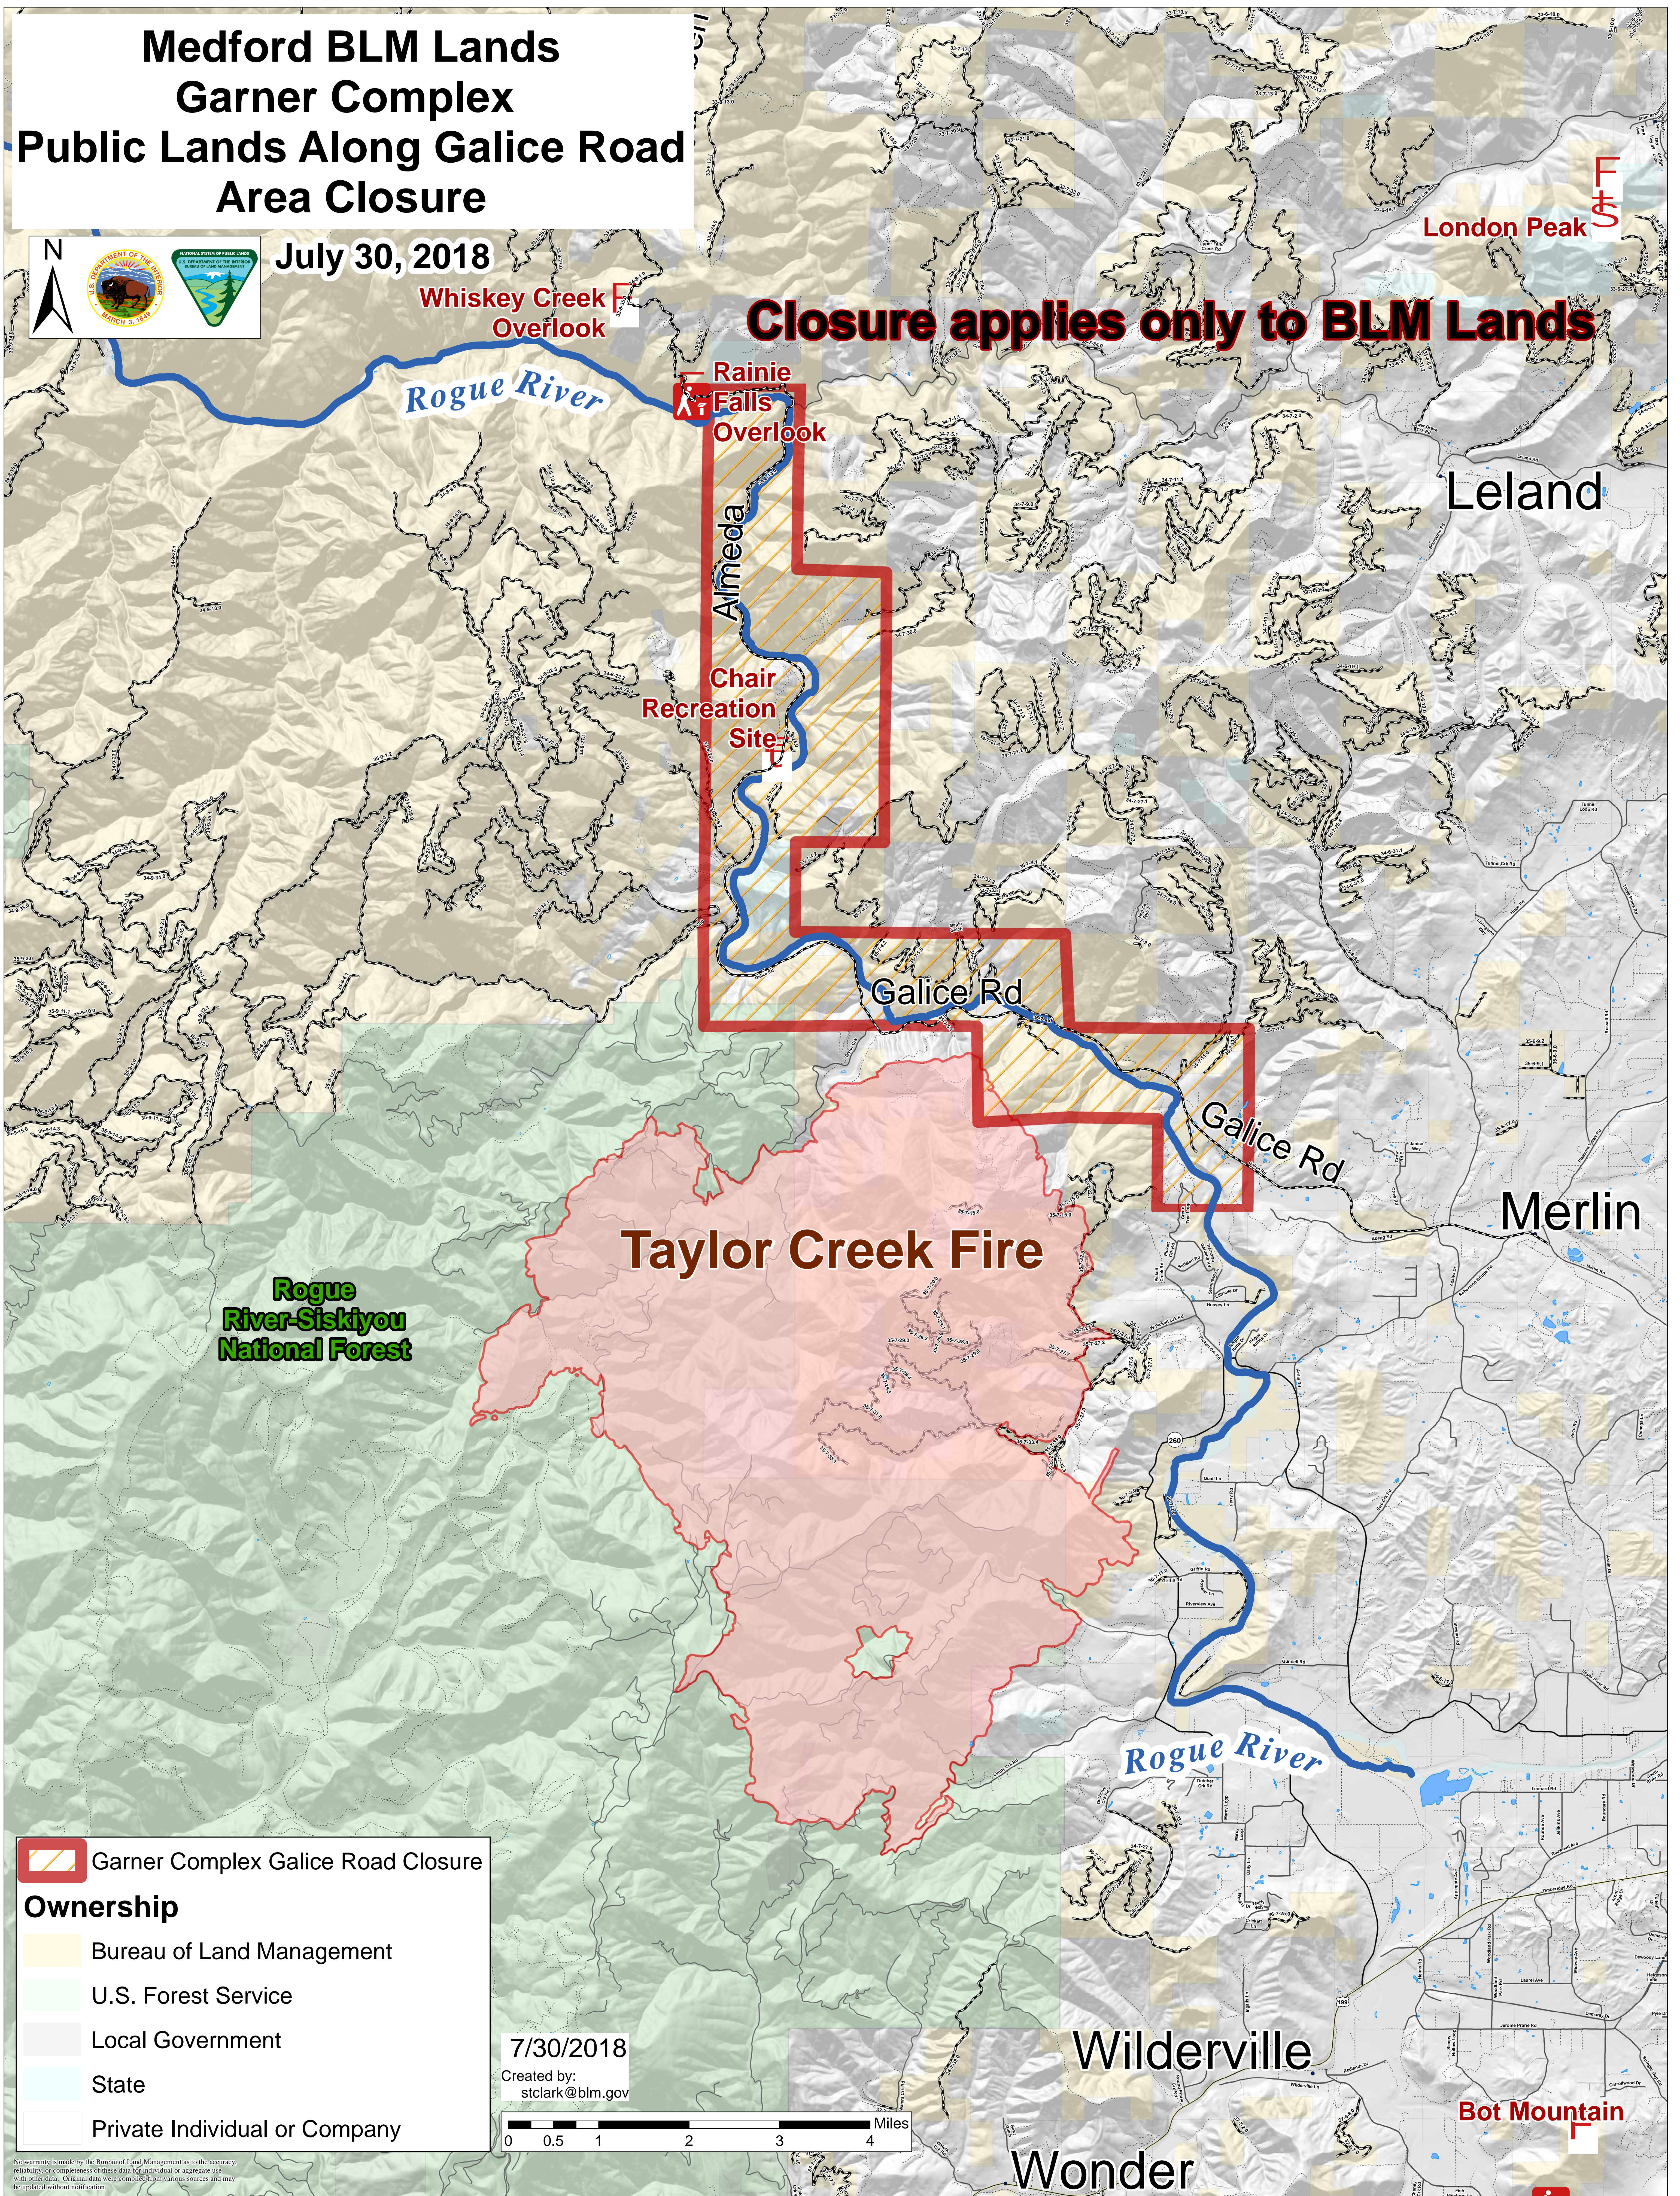

Medford BLM Lands Garner Complex Public Lands Along Galice Road Area Closure

July 30, 2018

Closure applies only to BLM Lands

Garner Complex Galice Road Closure

Ownership

- Bureau of Land Management
- U.S. Forest Service
- Local Government
- State
- Private Individual or Company

7/30/2018

Created by:
stclark@blm.gov