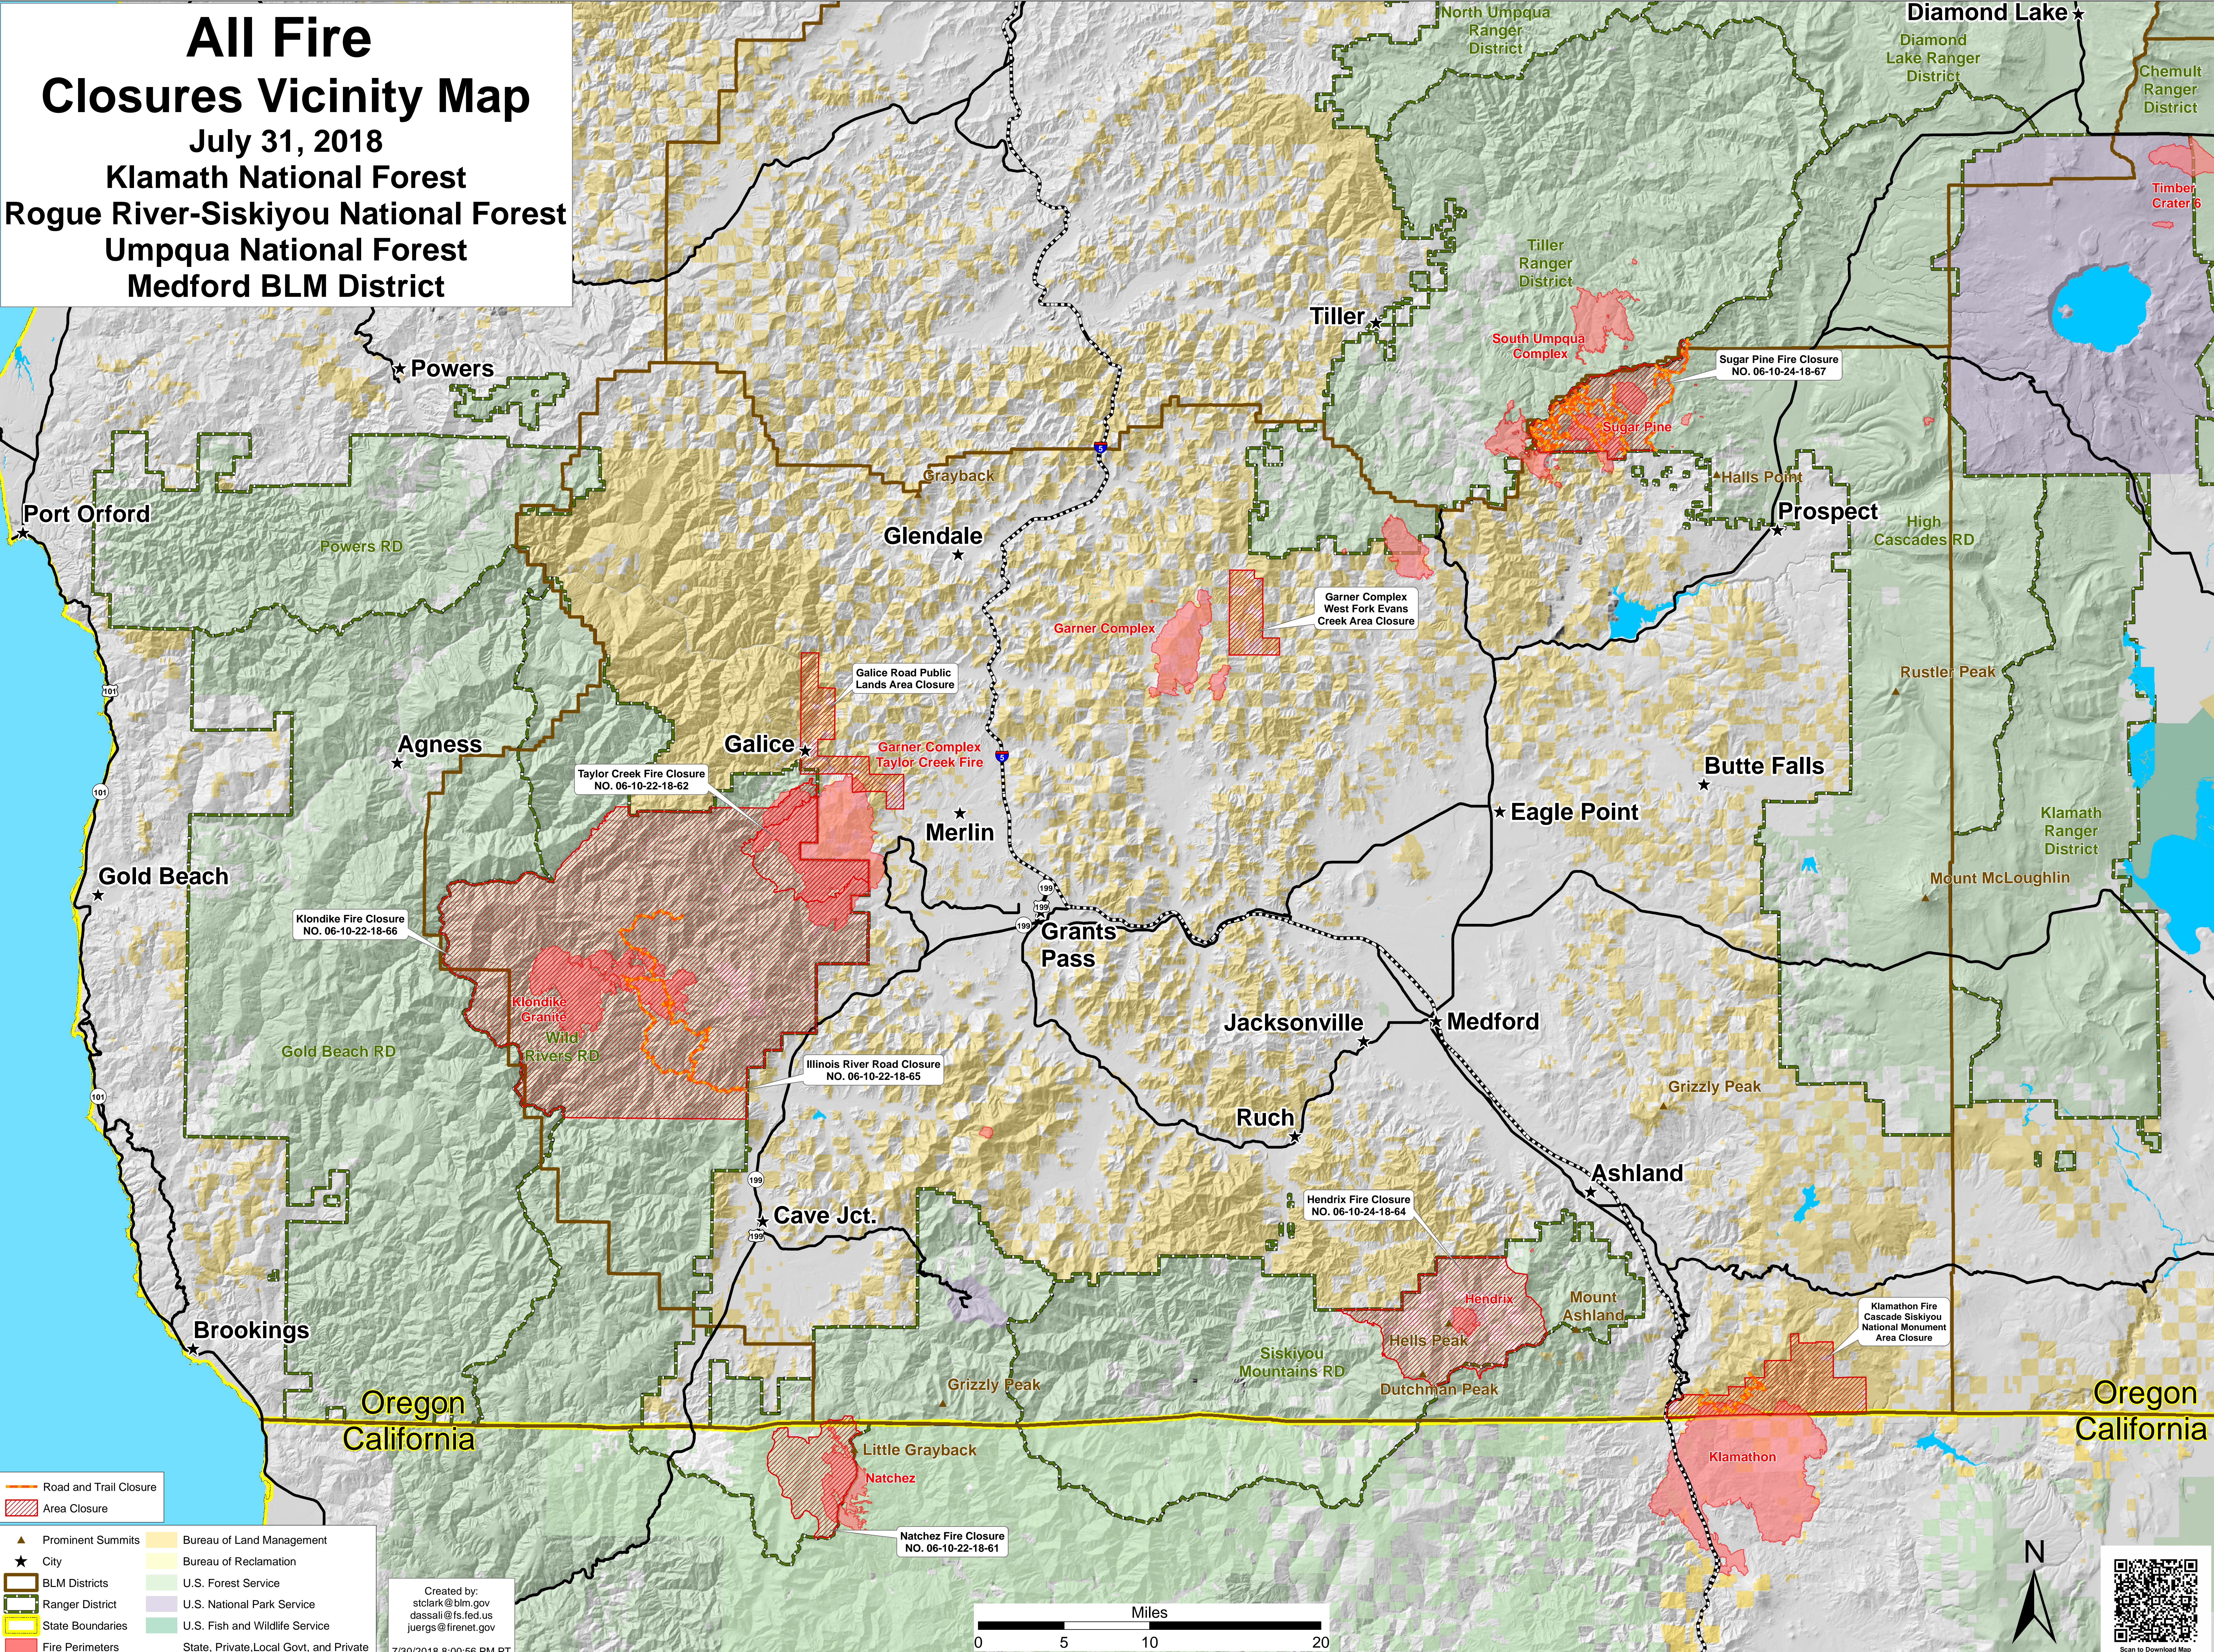

# All Fire Closures Vicinity Map

July 31, 2018

Klamath National Forest  
Rogue River-Siskiyou National Forest  
Umpqua National Forest  
Medford BLM District

Legend:

- Road and Trail Closure
- Area Closure
- Prominent Summits
- City
- BLM Districts
- Ranger District
- State Boundaries
- Fire Perimeters
- Bureau of Land Management
- Bureau of Reclamation
- U.S. Forest Service
- U.S. National Park Service
- U.S. Fish and Wildlife Service
- State, Private, Local Govt, and Private