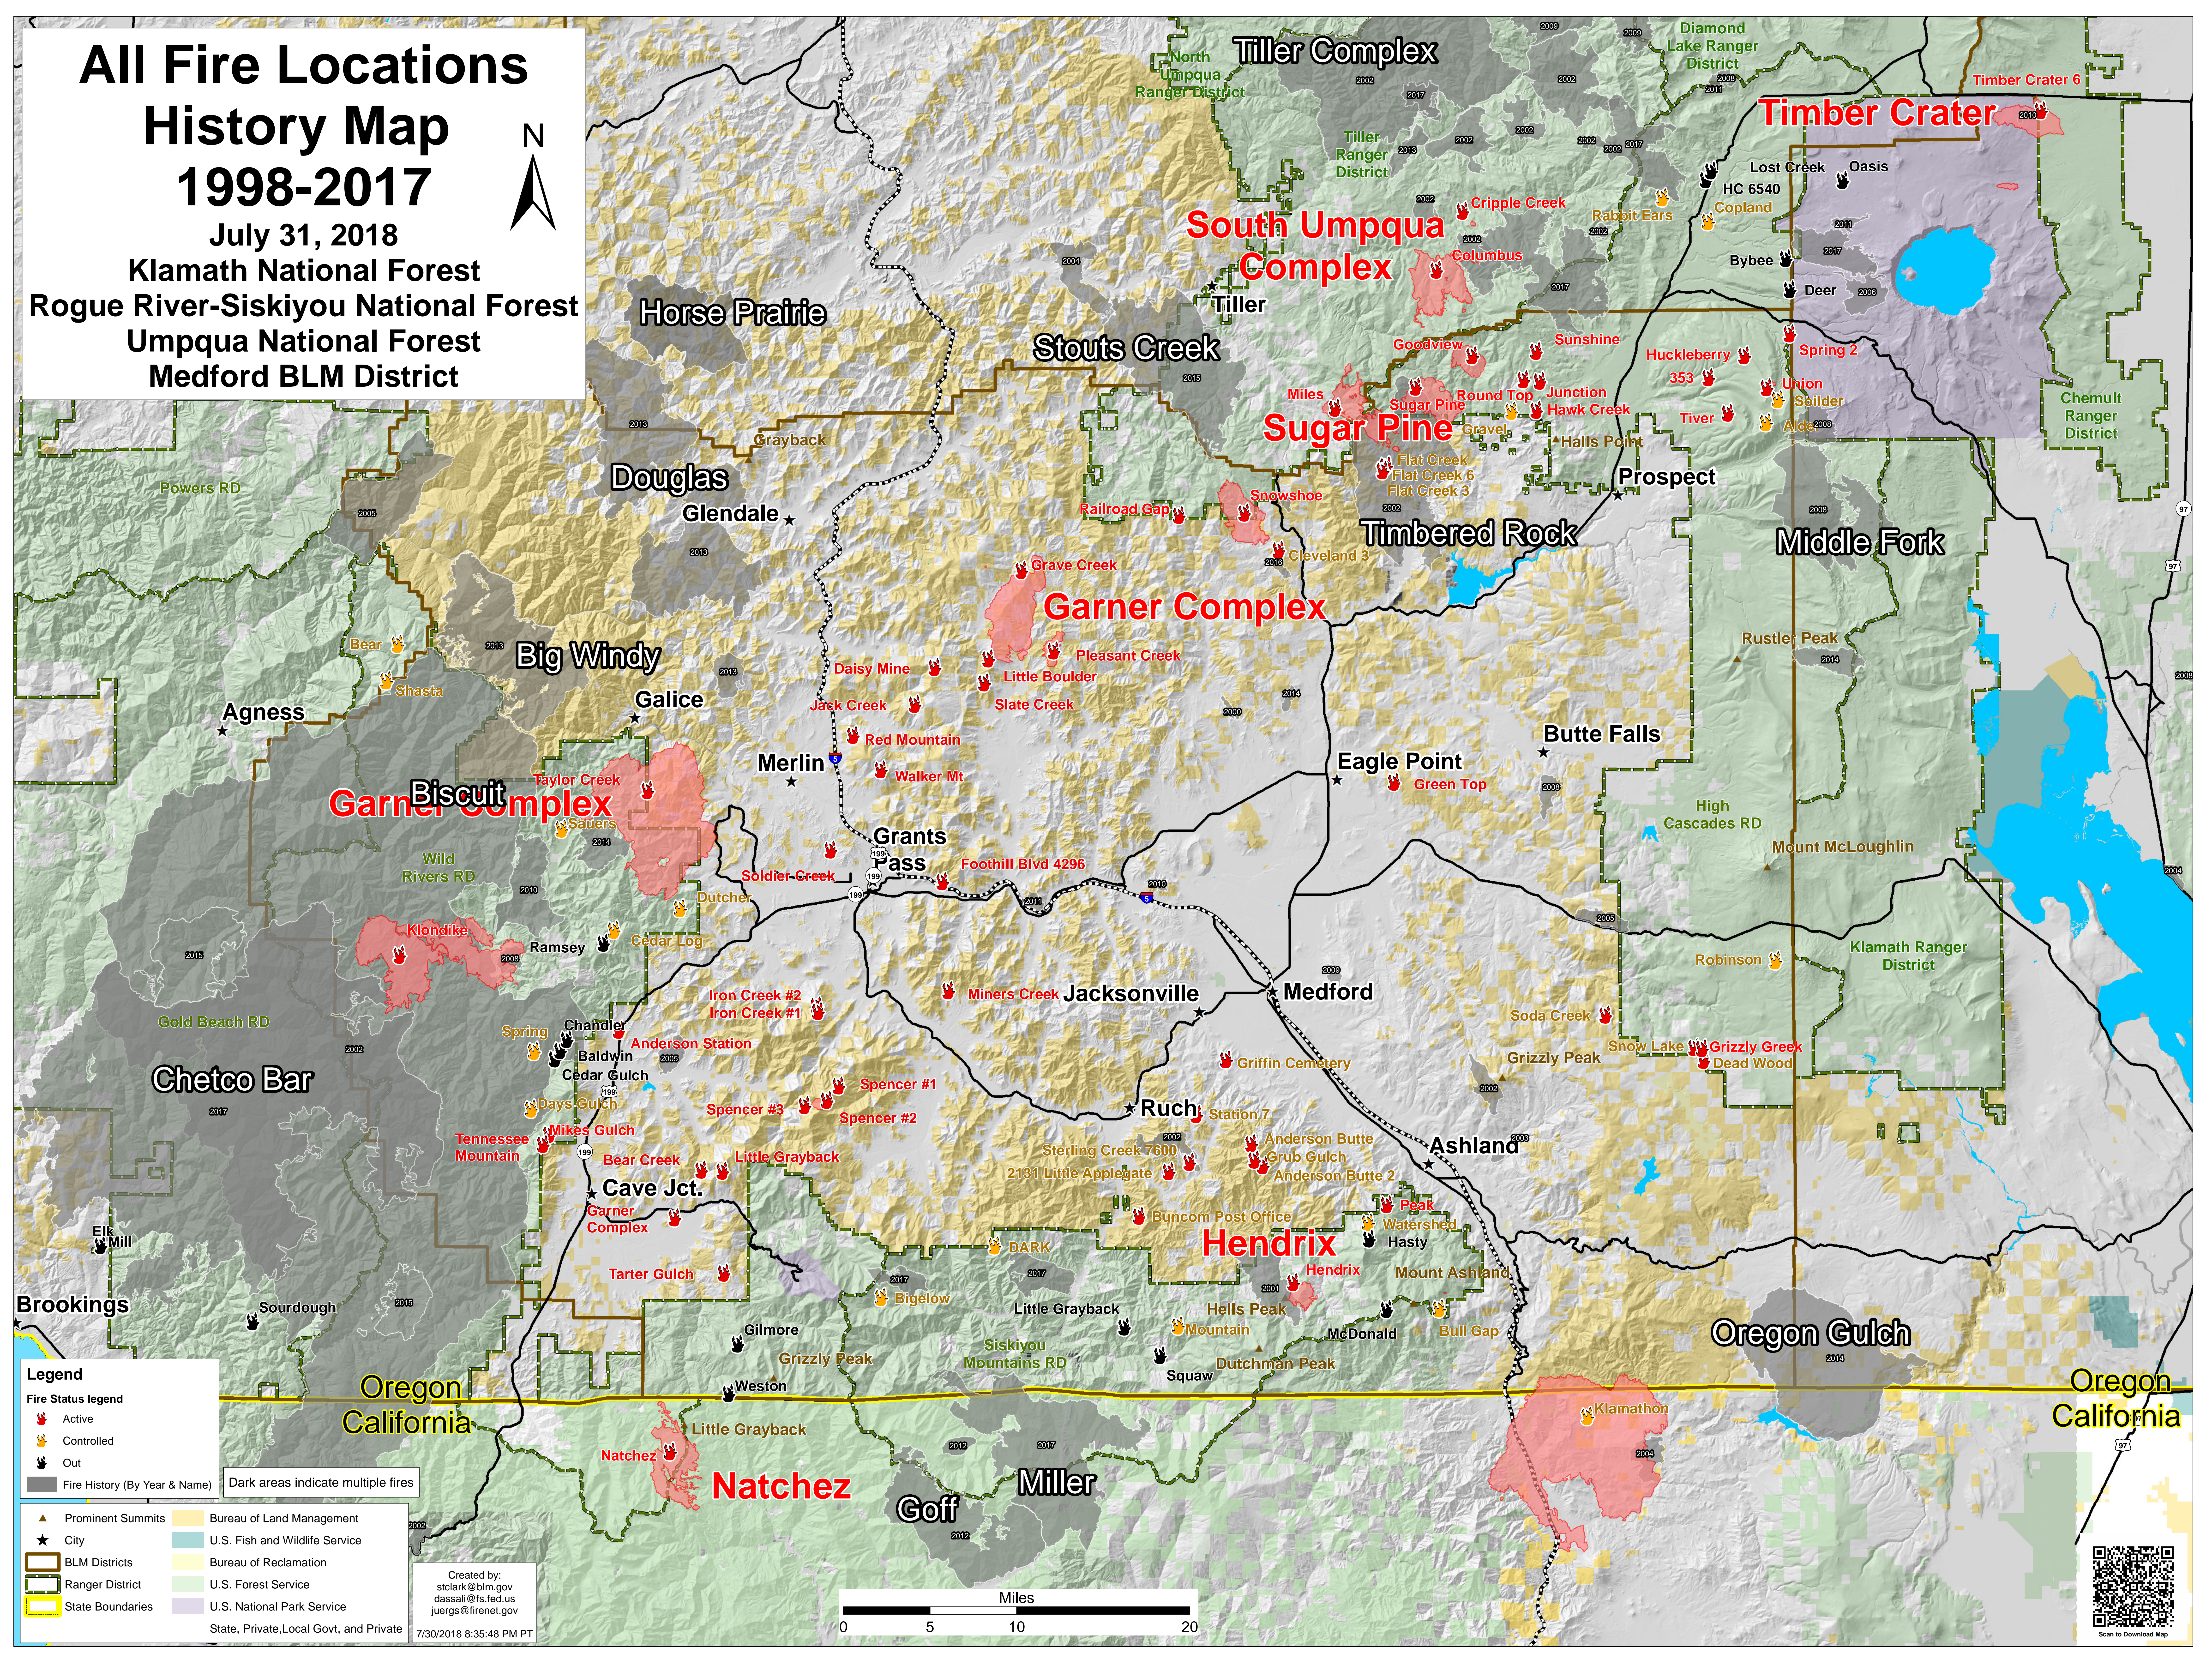

# All Fire Locations History Map 1998-2017

July 31, 2018

Klamath National Forest  
Rogue River-Siskiyou National Forest  
Umpqua National Forest  
Medford BLM District

**Legend**

**Fire Status legend**

- Active
- Controlled
- Out
- Fire History (By Year & Name)

Dark areas indicate multiple fires

- Prominent Summits
- City
- BLM Districts
- Ranger District
- State Boundaries
- Bureau of Land Management
- U.S. Fish and Wildlife Service
- Bureau of Reclamation
- U.S. Forest Service
- U.S. National Park Service
- State, Private, Local Govt, and Private