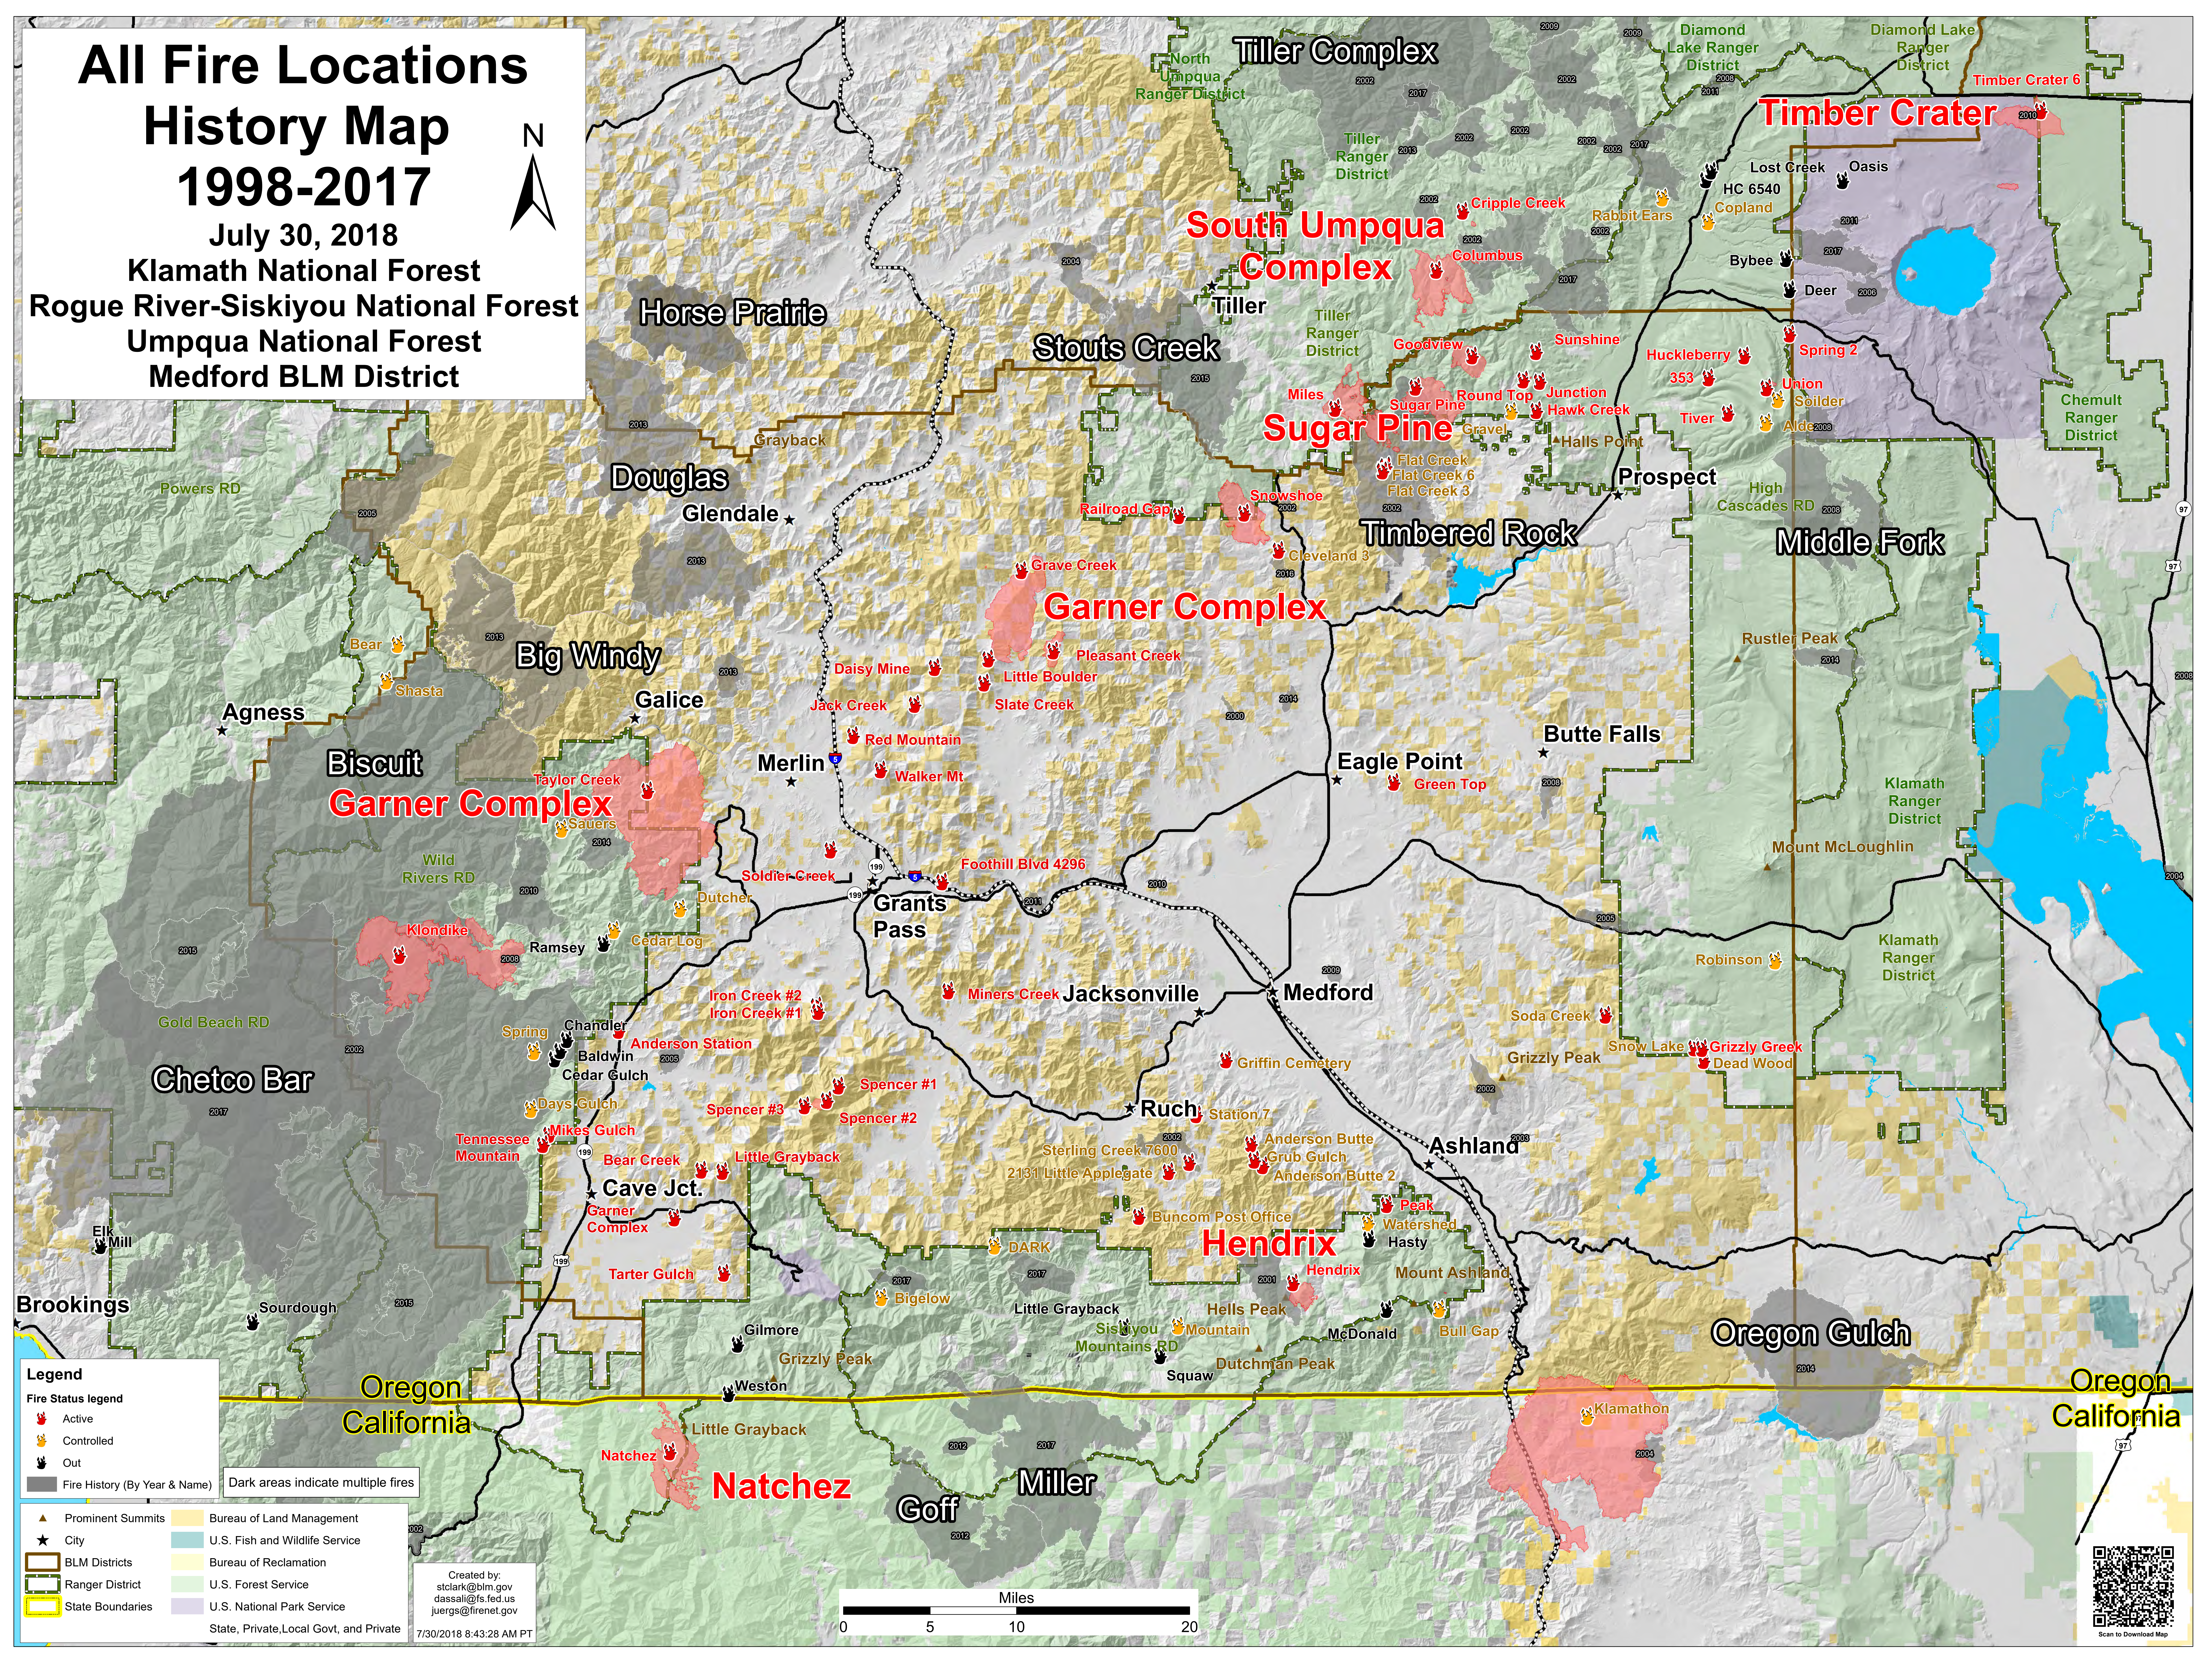

All Fire Locations History Map 1998-2017

July 30, 2018

Klamath National Forest
 Rogue River-Siskiyou National Forest
 Umpqua National Forest
 Medford BLM District

Legend

Fire Status legend

- 🔥 Active
- 🟡 Controlled
- ⚰ Out
- 📅 Fire History (By Year & Name)

Dark areas indicate multiple fires

- ▲ Prominent Summits
- ★ City
- 📐 BLM Districts
- 📐 Ranger District
- 📐 State Boundaries
- 📐 Bureau of Land Management
- 📐 U.S. Fish and Wildlife Service
- 📐 Bureau of Reclamation
- 📐 U.S. Forest Service
- 📐 U.S. National Park Service
- 📐 State, Private, Local Govt, and Private