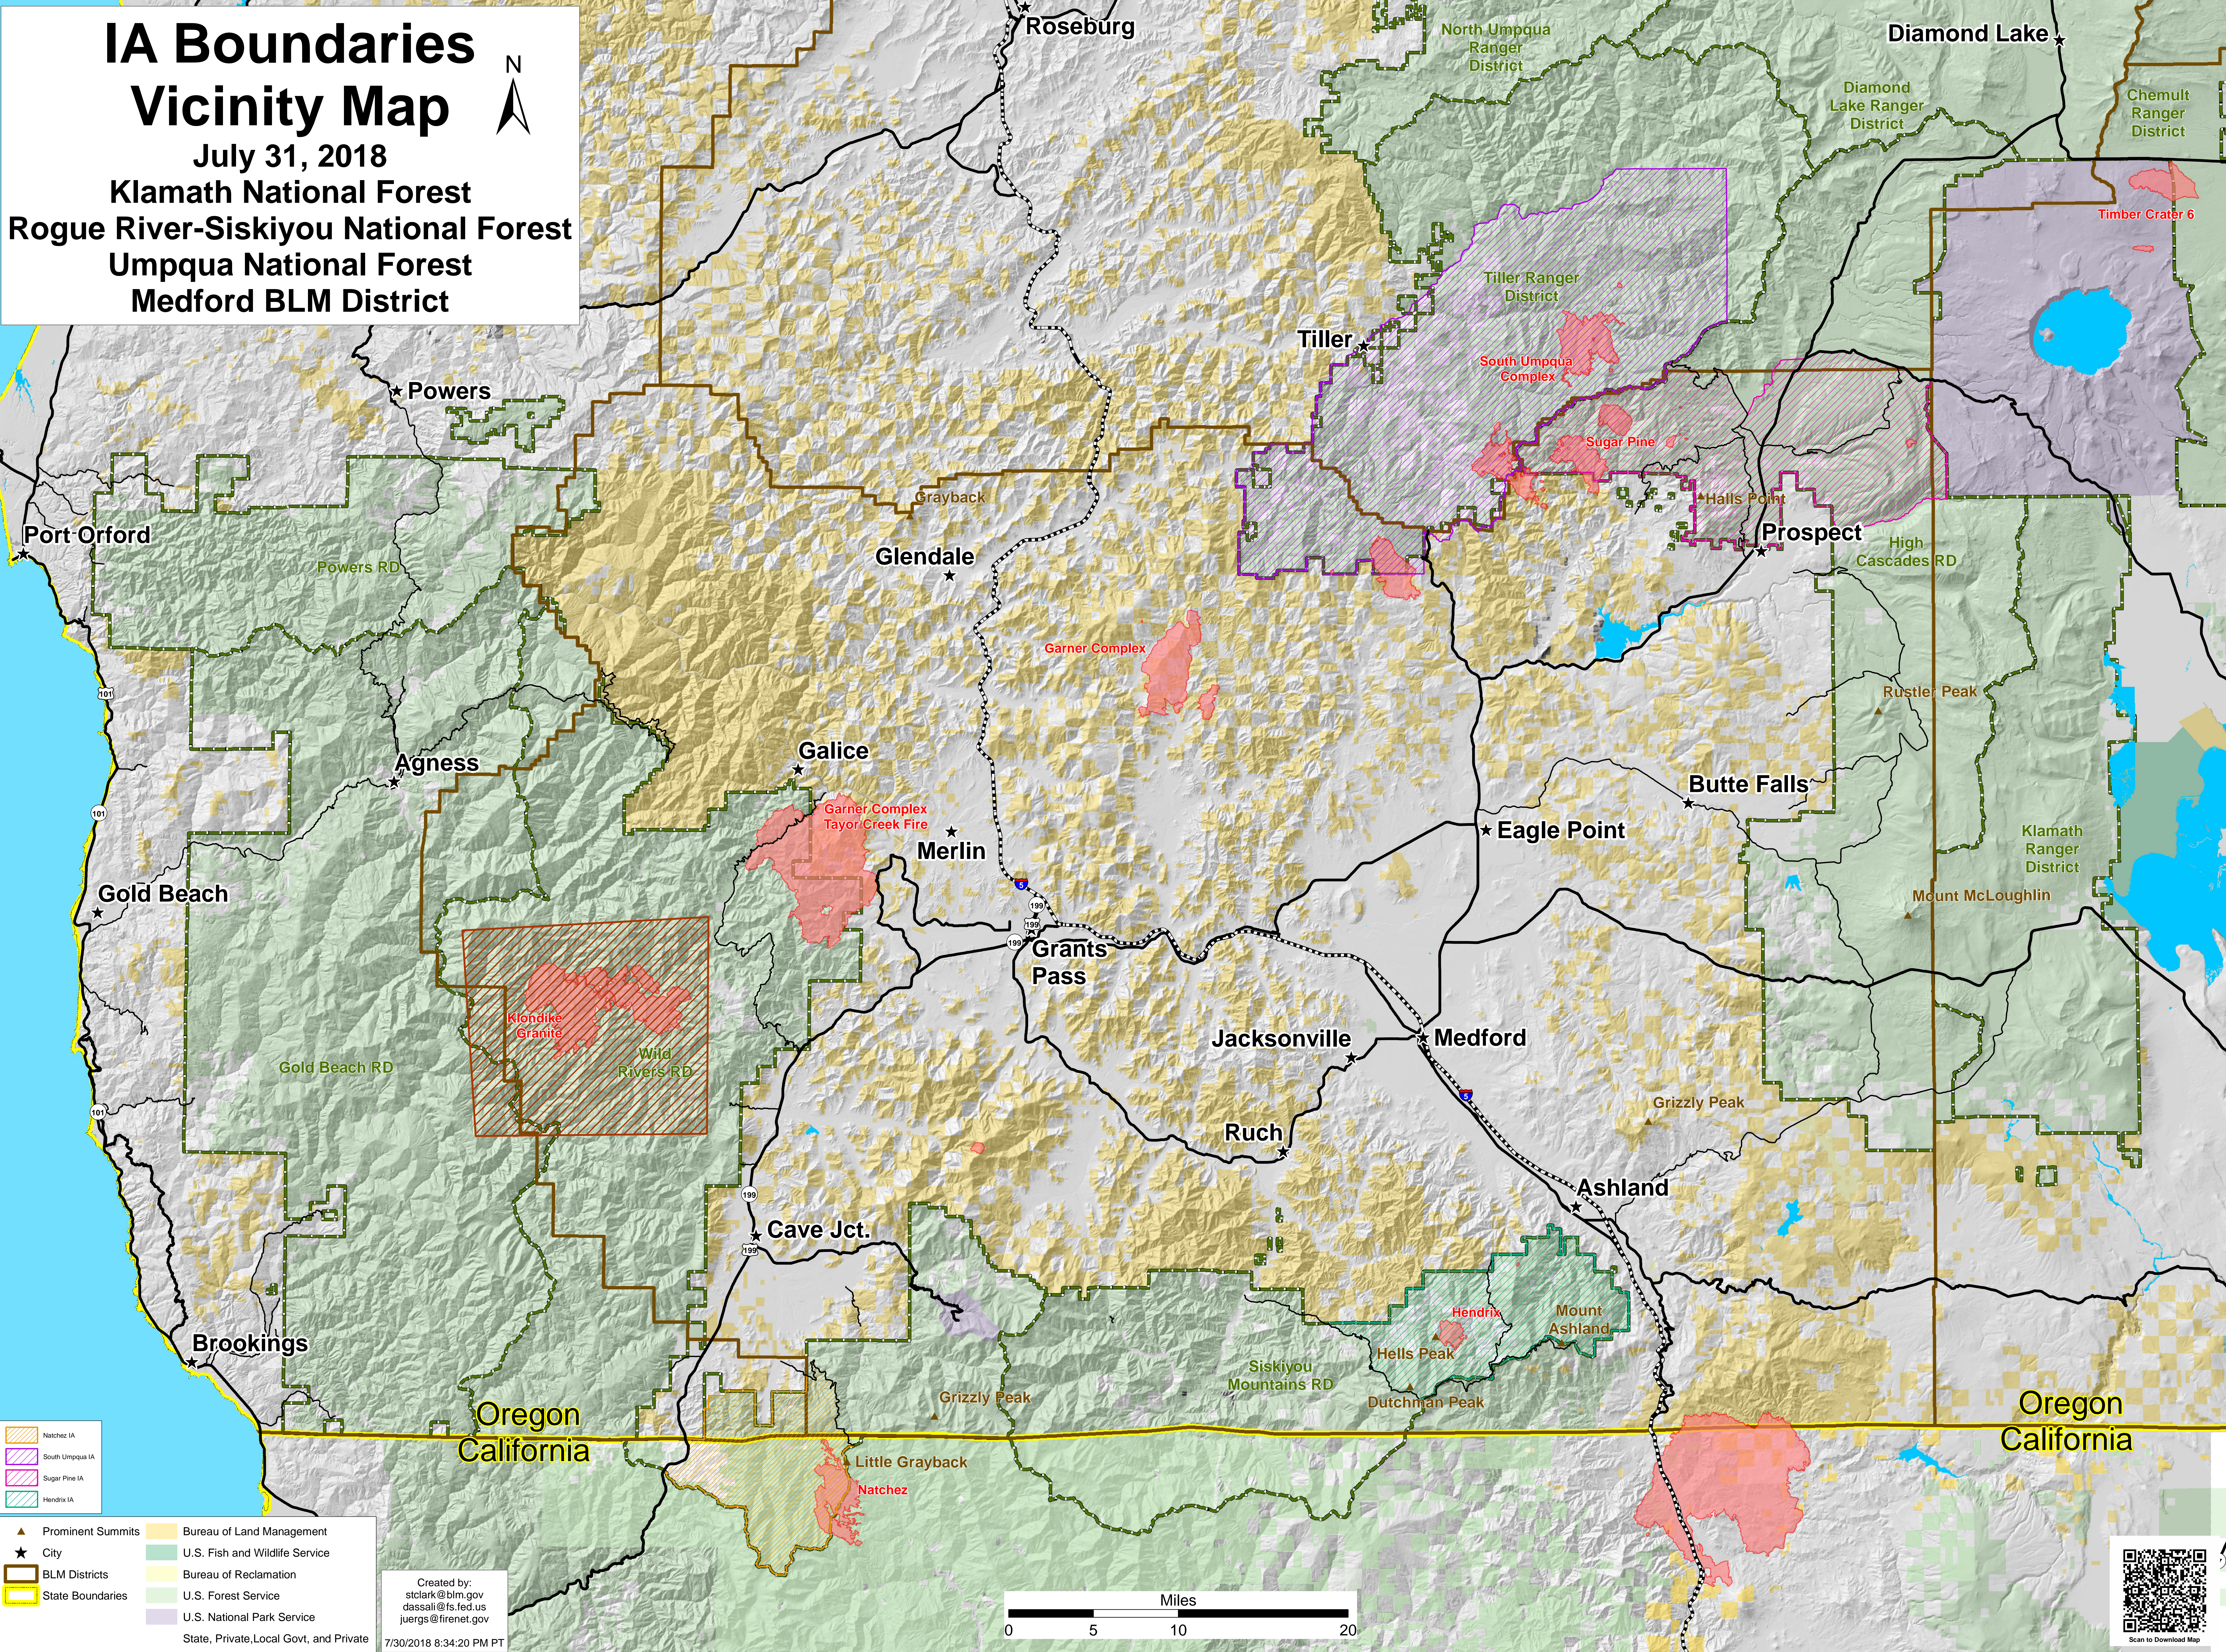

# IA Boundaries Vicinity Map

July 31, 2018

Klamath National Forest

Rogue River-Siskiyou National Forest

Umpqua National Forest

Medford BLM District

Natchez IA	Bureau of Land Management
South Umpqua IA	U.S. Fish and Wildlife Service
Sugar Pine IA	Bureau of Reclamation
Hendrix IA	U.S. Forest Service
Prominent Summits	U.S. National Park Service
City	State, Private, Local Govt, and Private
BLM Districts	
State Boundaries	