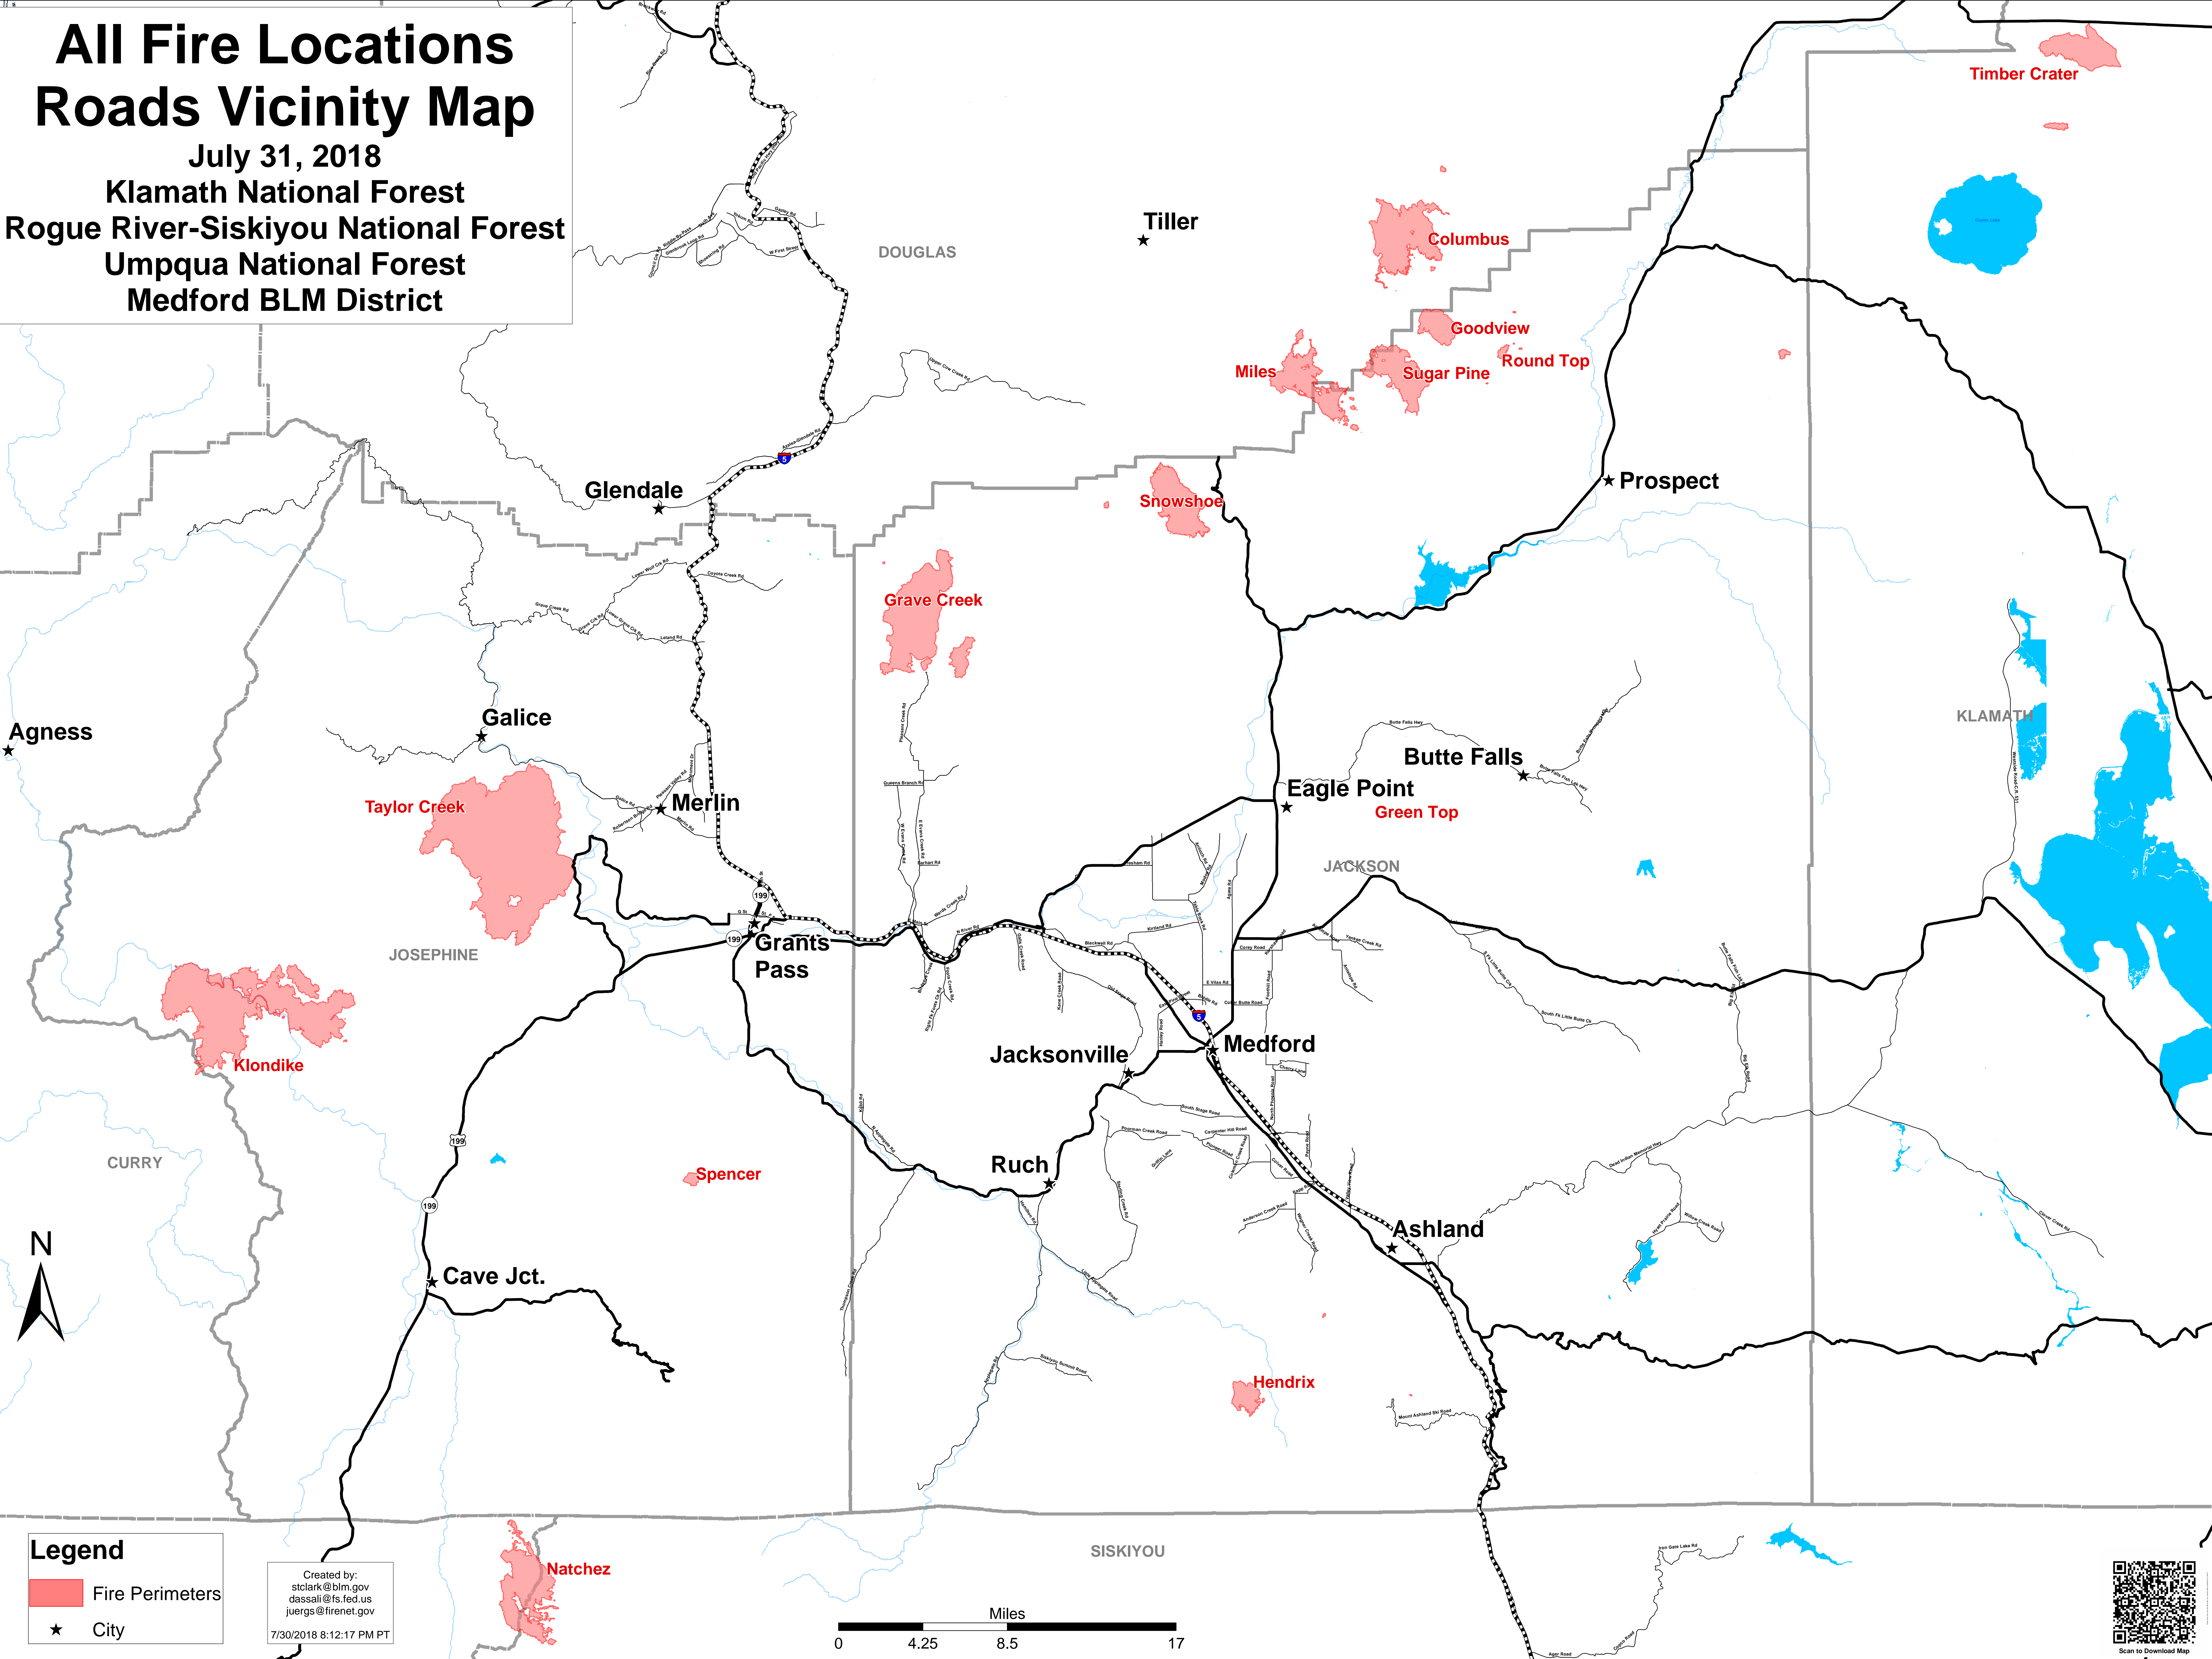

All Fire Locations Roads Vicinity Map

July 31, 2018

Klamath National Forest
Rogue River-Siskiyou National Forest
Umpqua National Forest
Medford BLM District

Legend

- Fire Perimeters
- ★ City

Created by:
stclark@blm.gov
dassali@fs.fed.us
juergs@firenet.gov
7/30/2018 8:12:17 PM PT