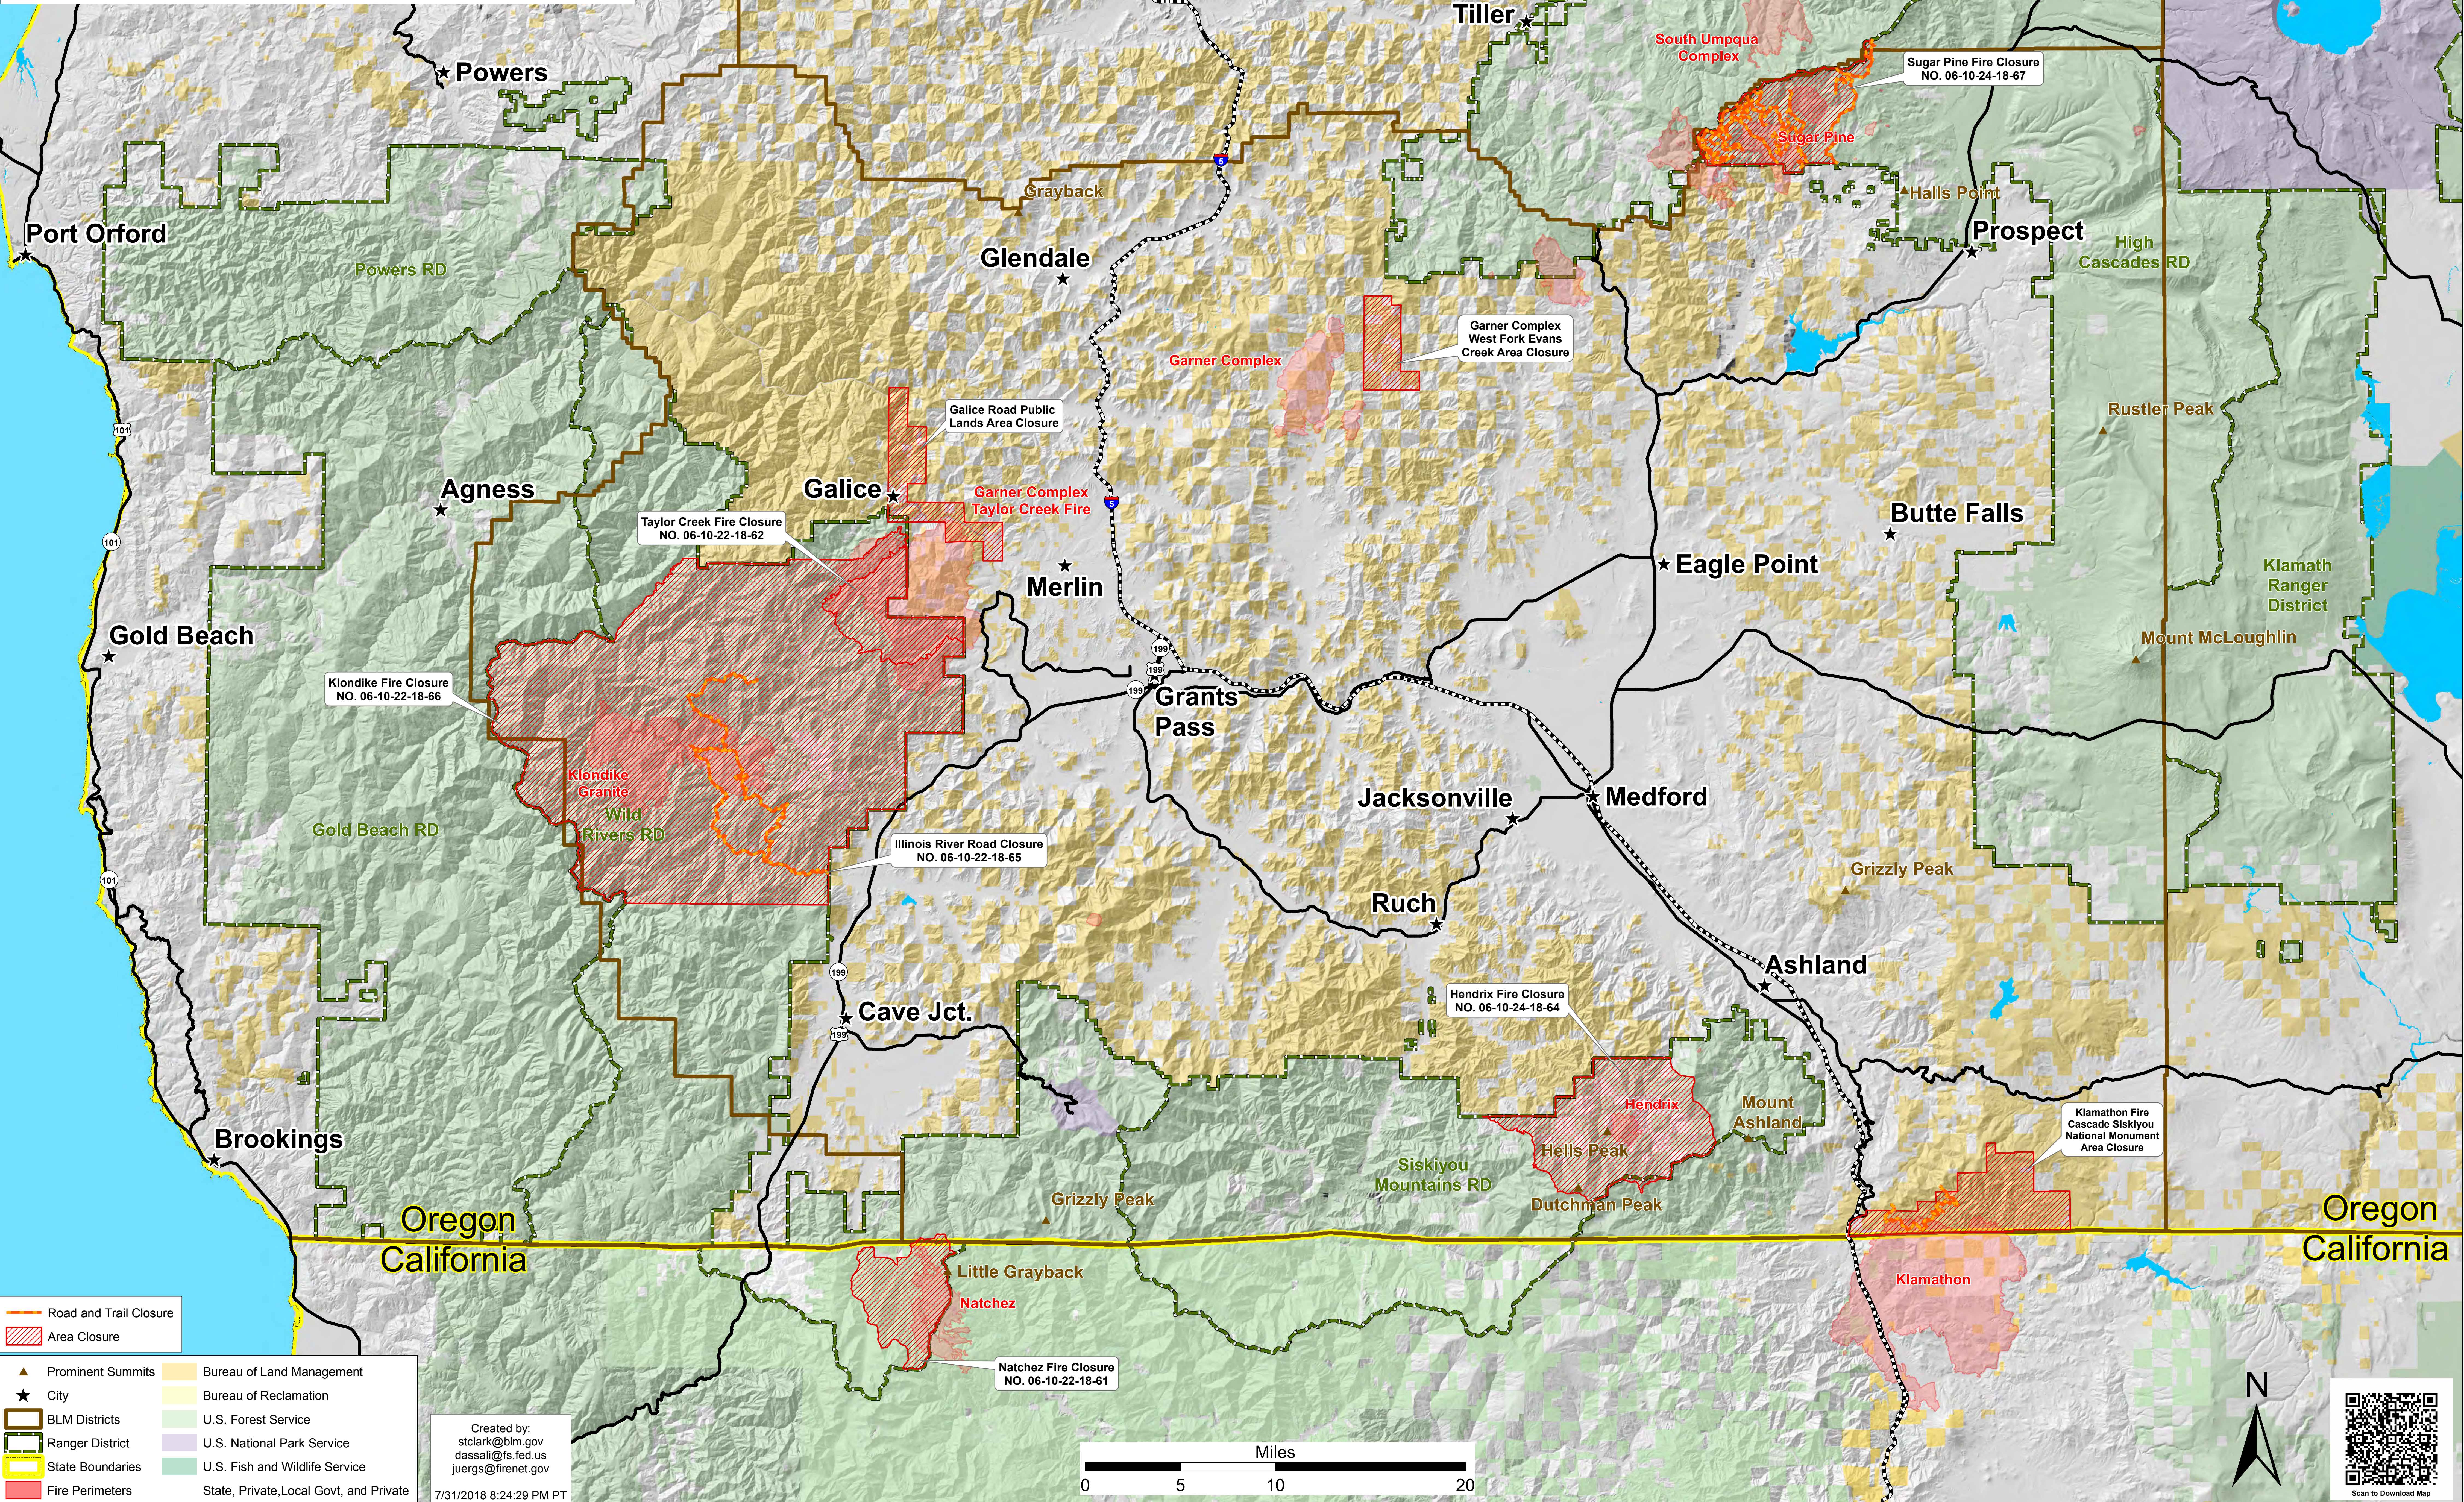

All Fire Closures Vicinity Map

August 1, 2018

Klamath National Forest
Rogue River-Siskiyou National Forest
Umpqua National Forest
Medford BLM District

Created by:
stclark@blm.gov
dassali@fs.fed.us
juergs@firenet.gov
7/31/2018 8:24:29 PM PT