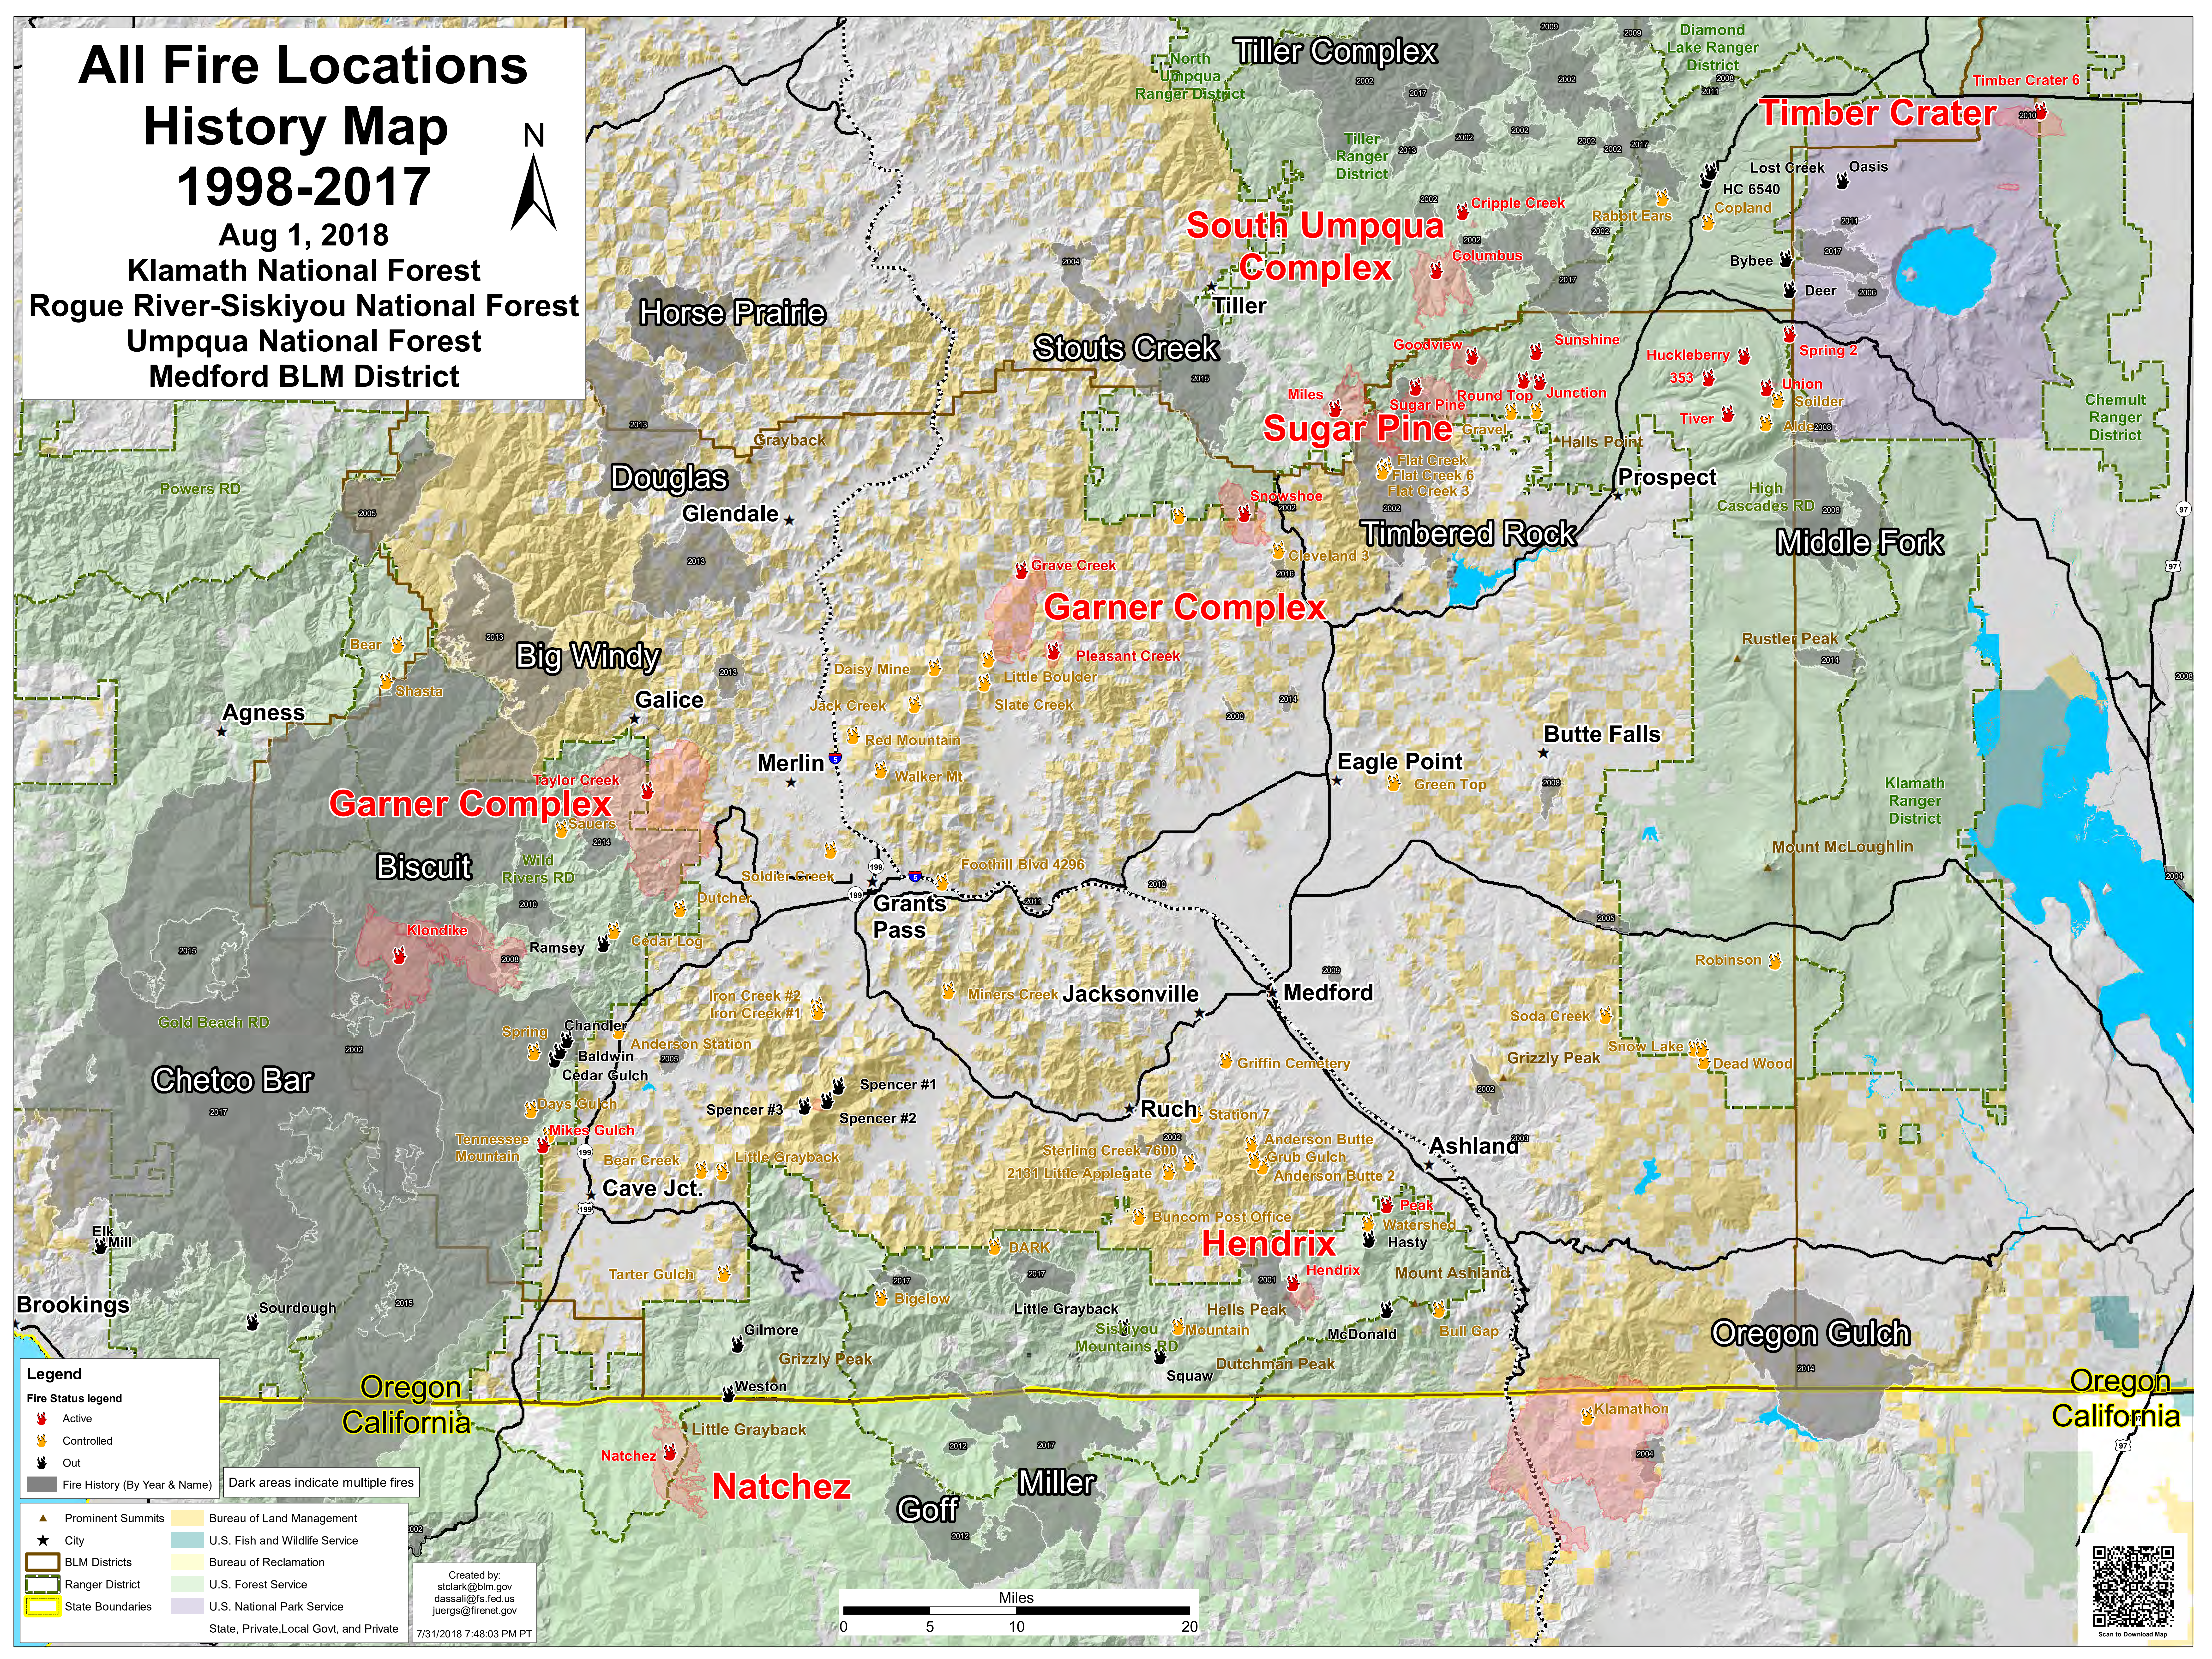

All Fire Locations History Map 1998-2017

Aug 1, 2018

Klamath National Forest
Rogue River-Siskiyou National Forest
Umpqua National Forest
Medford BLM District

Legend

Fire Status legend

- Active
- Controlled
- Out
- Fire History (By Year & Name)

Dark areas indicate multiple fires

- Prominent Summits
- City
- BLM Districts
- Ranger District
- State Boundaries
- Bureau of Land Management
- U.S. Fish and Wildlife Service
- Bureau of Reclamation
- U.S. Forest Service
- U.S. National Park Service
- State, Private, Local Govt, and Private