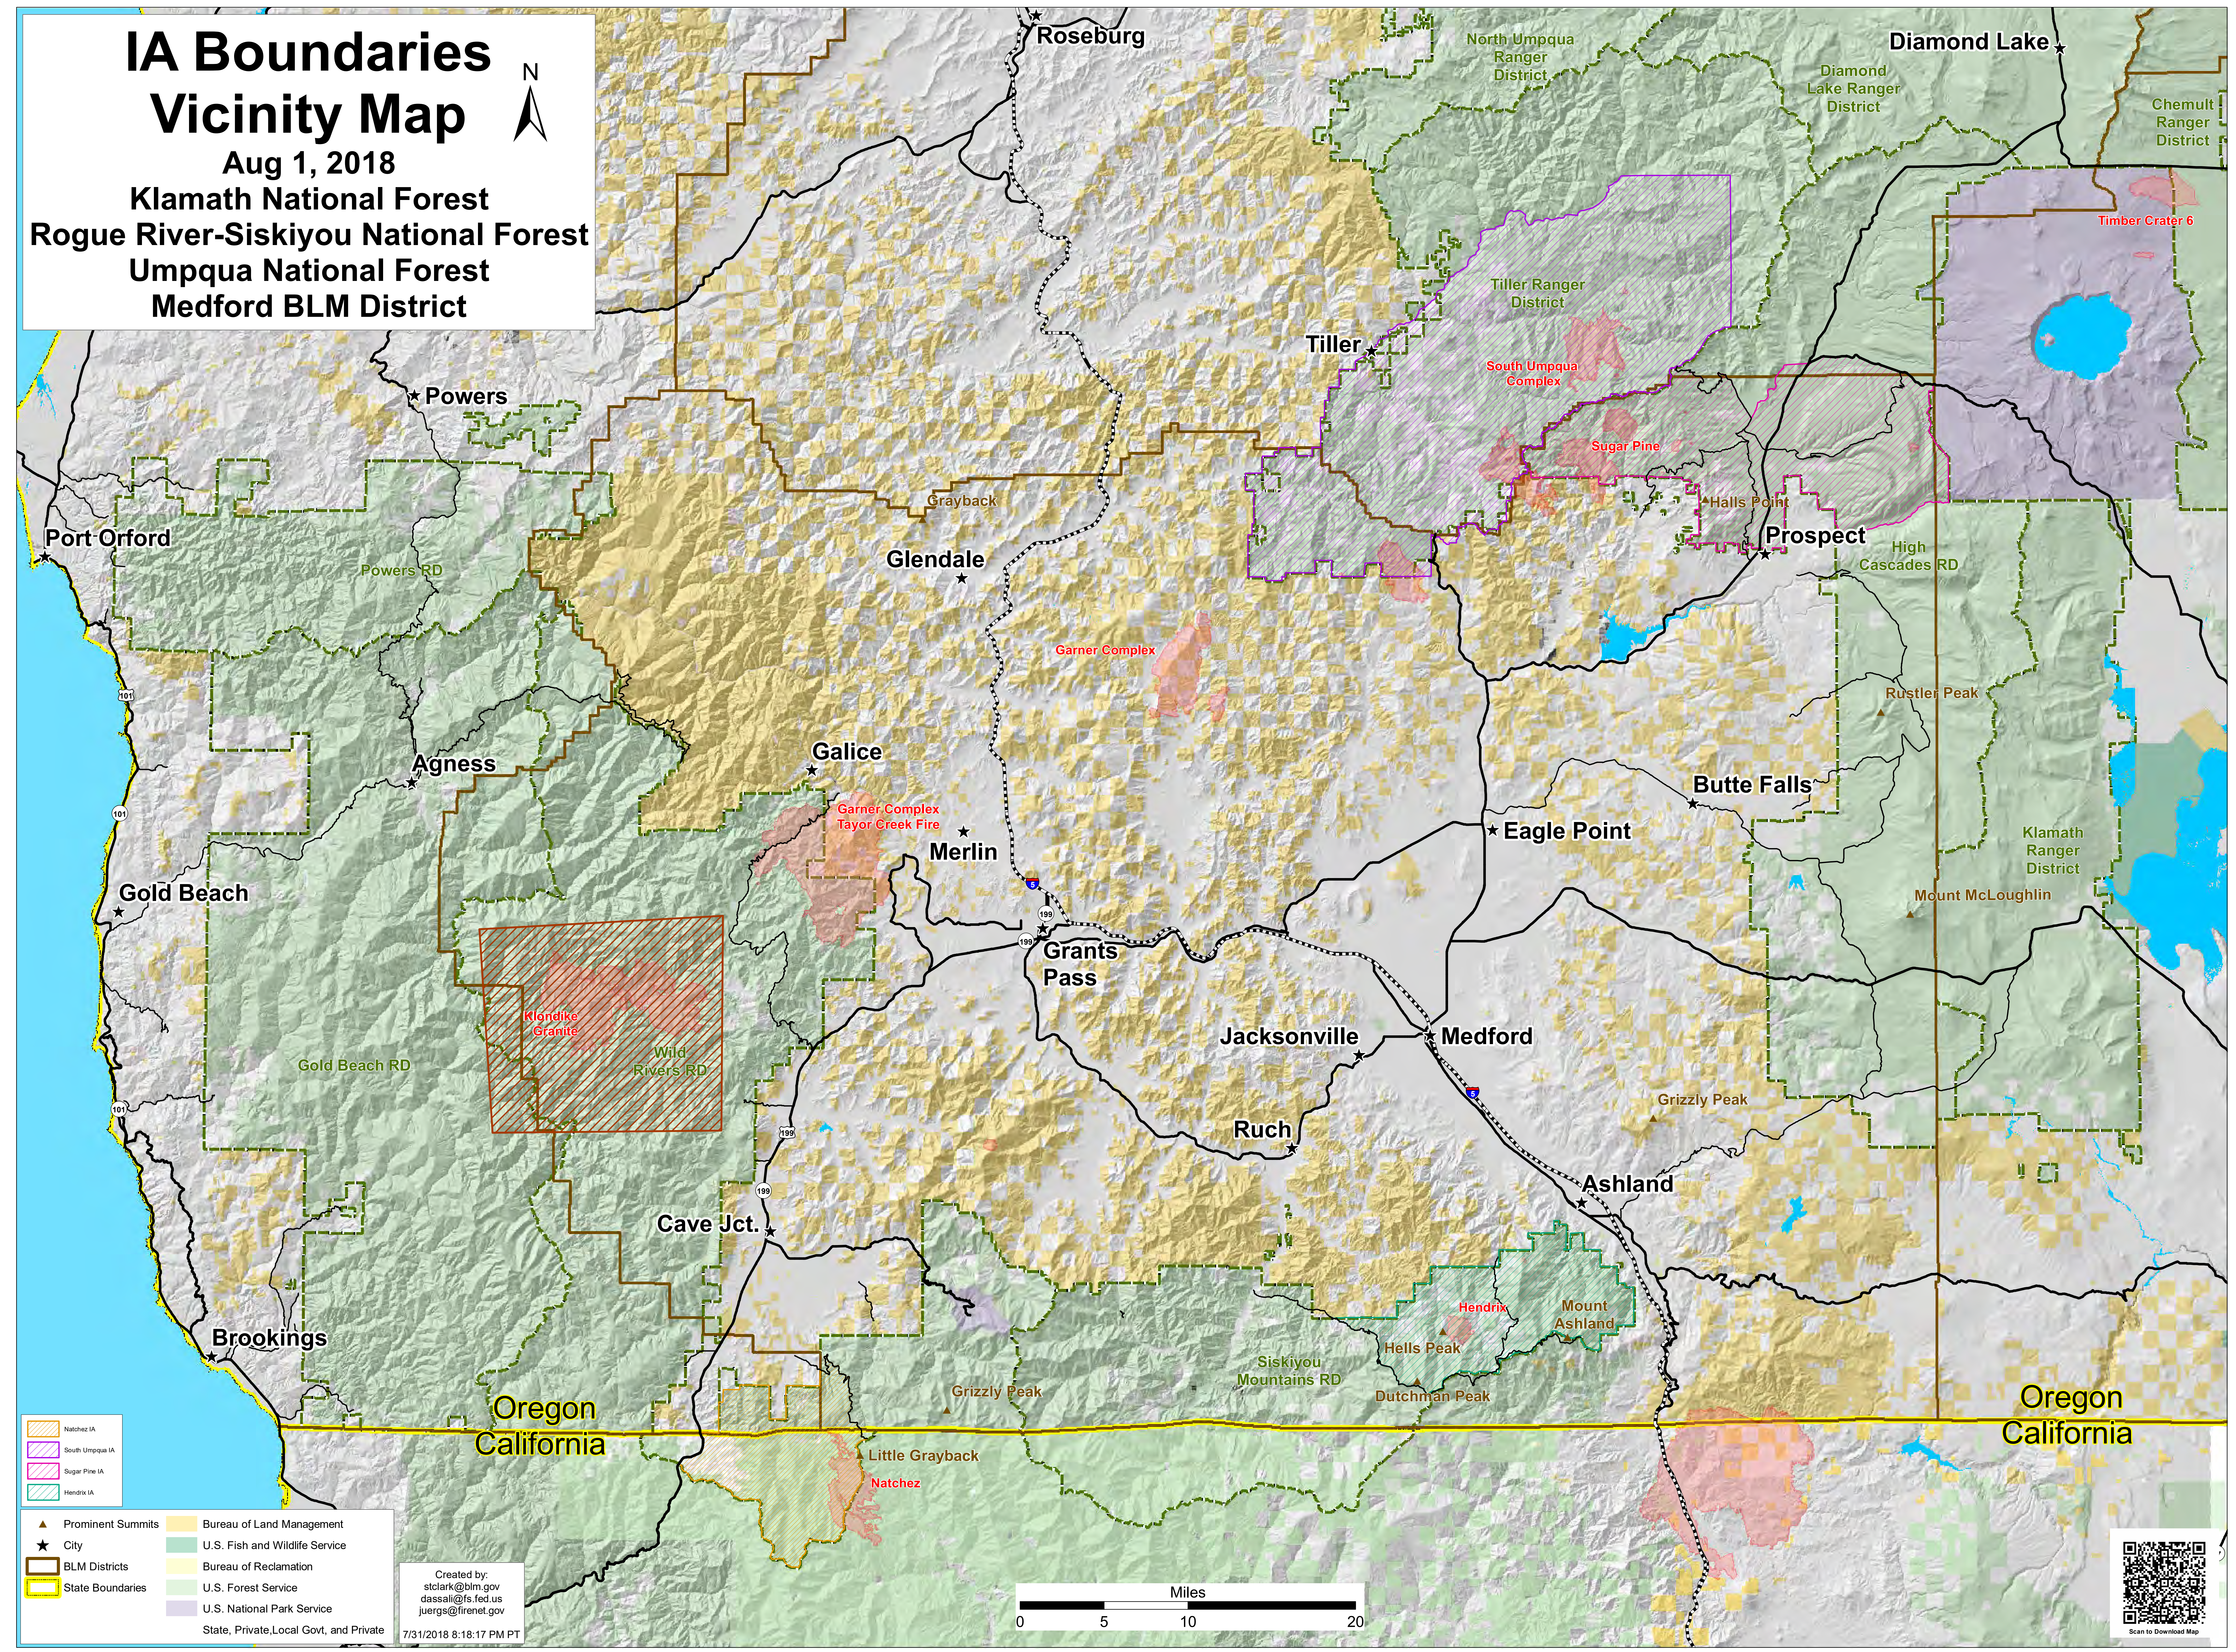

IA Boundaries Vicinity Map

Aug 1, 2018
 Klamath National Forest
 Rogue River-Siskiyou National Forest
 Umpqua National Forest
 Medford BLM District

- Natchez IA
- South Umpqua IA
- Sugar Pine IA
- Hendrix IA

- Prominent Summits
- City
- BLM Districts
- State Boundaries
- Bureau of Land Management
- U.S. Fish and Wildlife Service
- Bureau of Reclamation
- U.S. Forest Service
- U.S. National Park Service
- State, Private, Local Govt, and Private