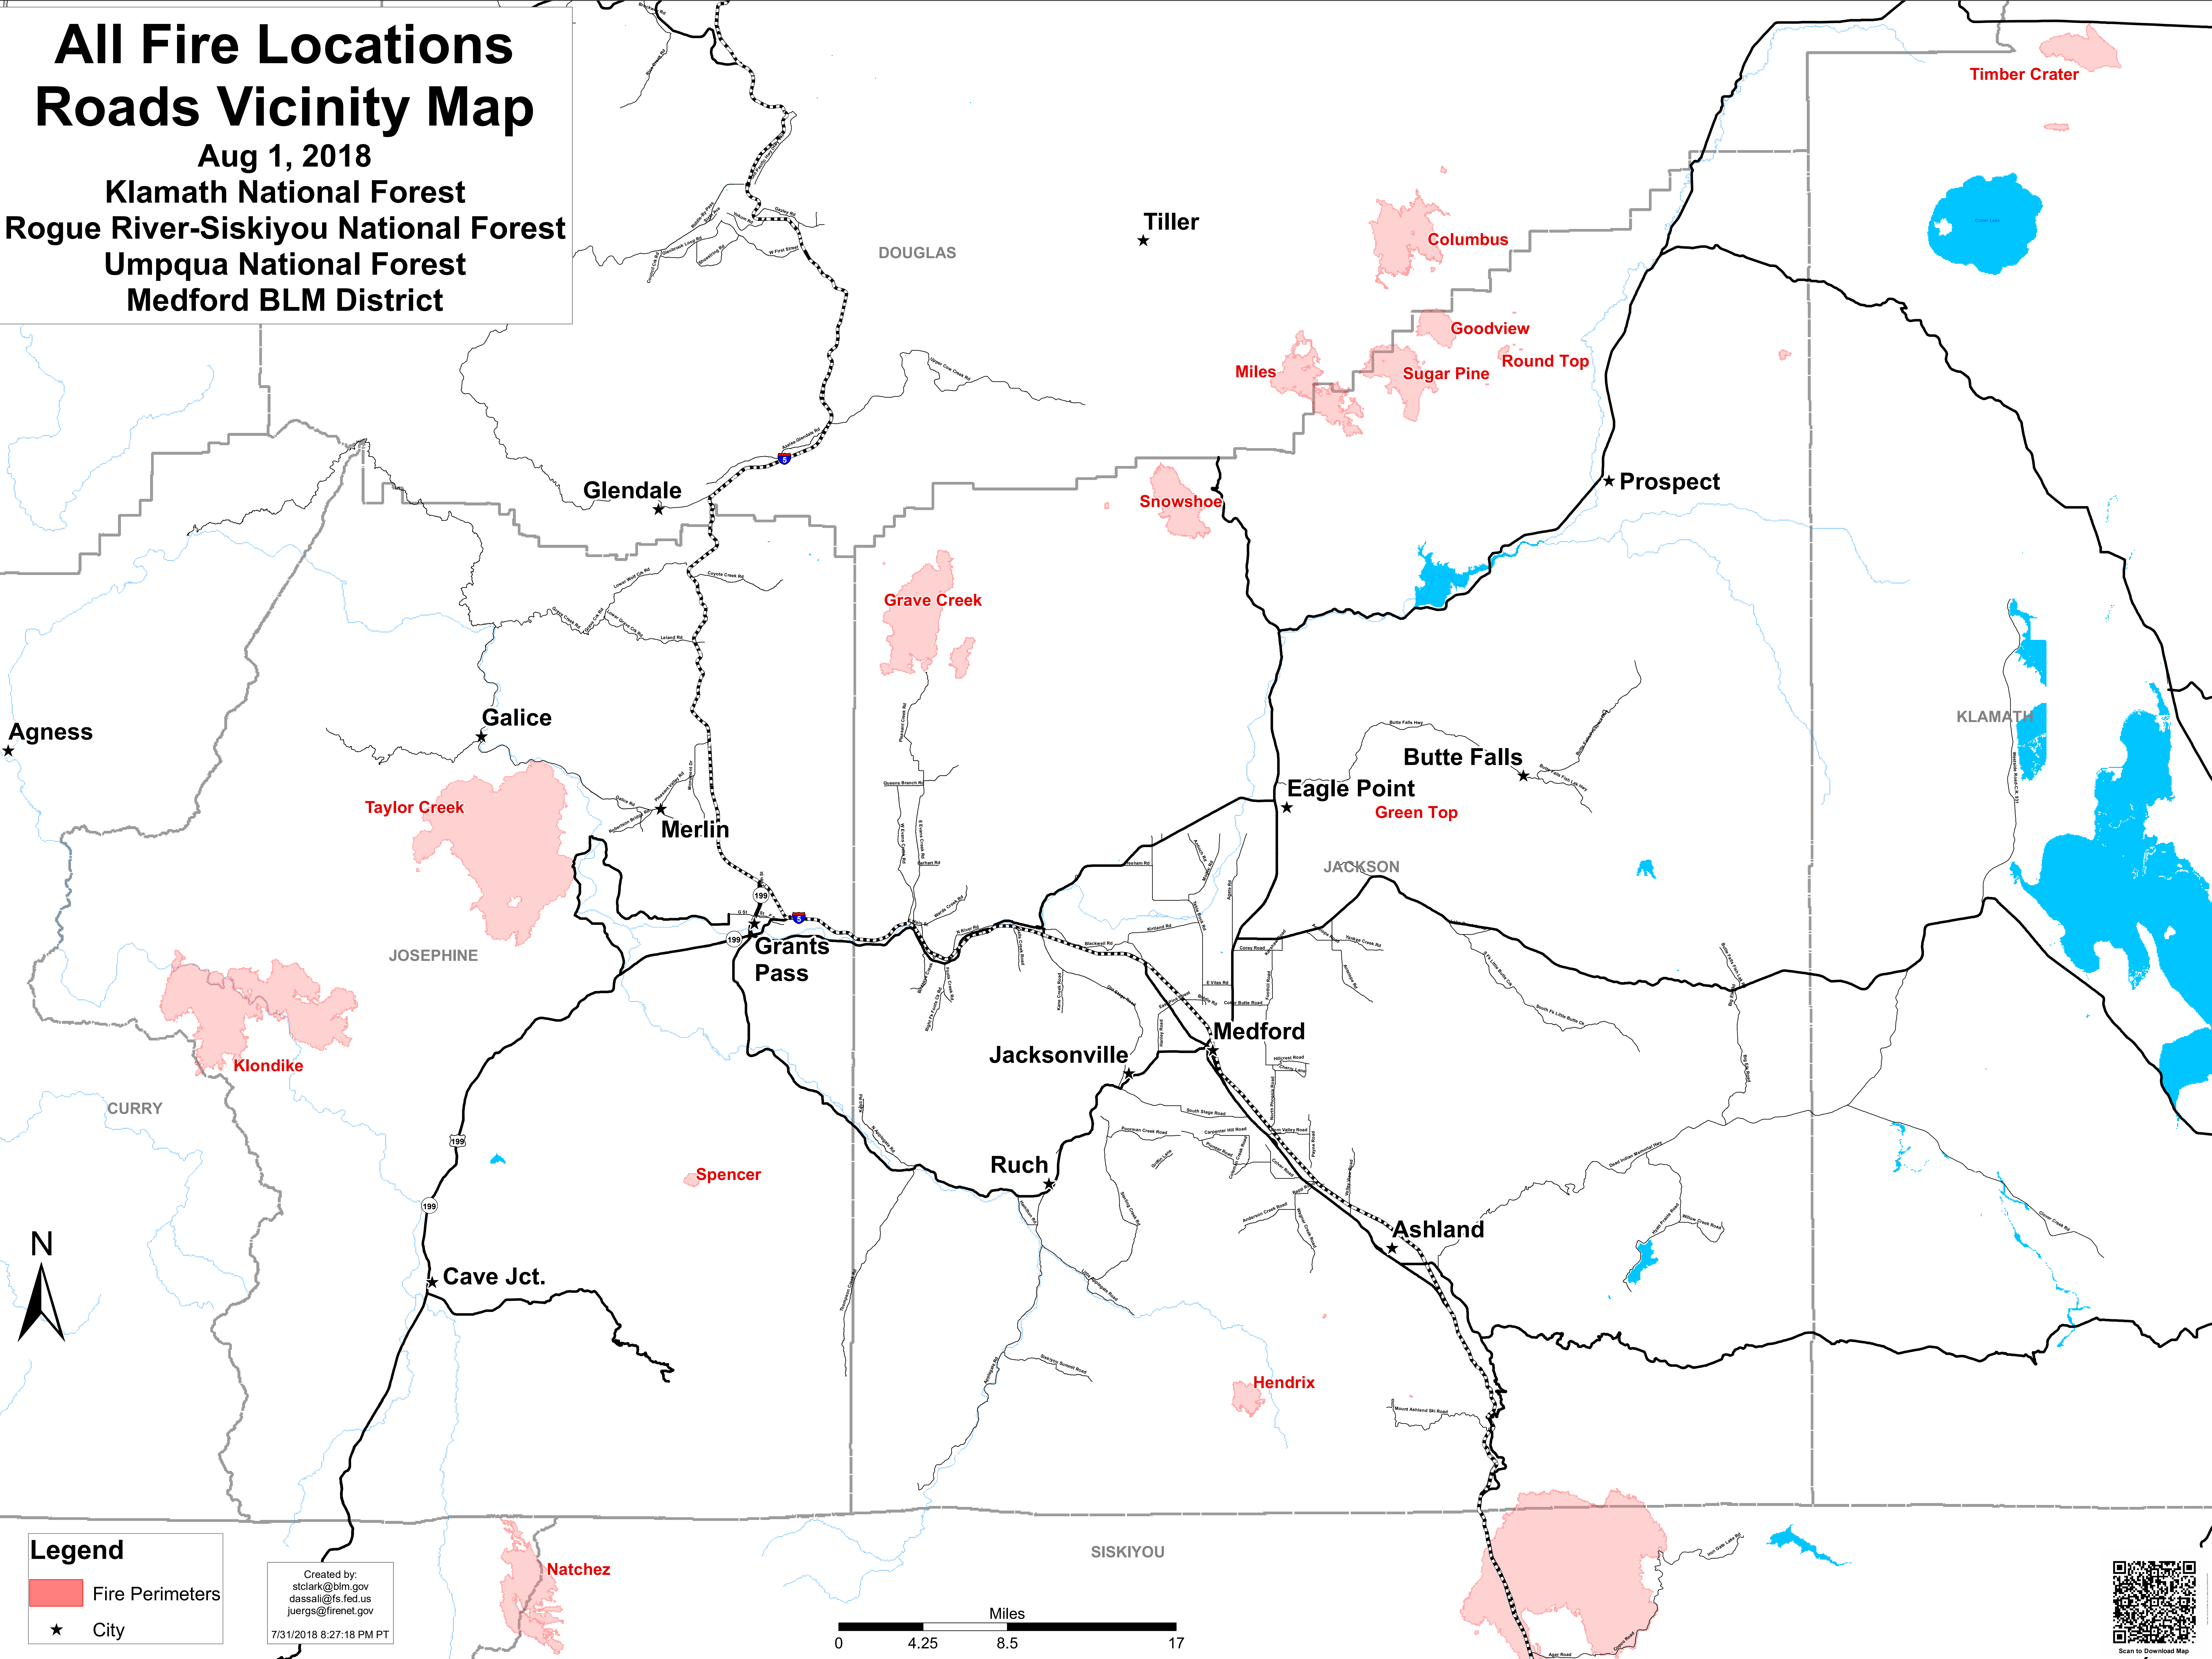

# All Fire Locations Roads Vicinity Map

Aug 1, 2018

Klamath National Forest  
Rogue River-Siskiyou National Forest  
Umpqua National Forest  
Medford BLM District

**Legend**

- Fire Perimeters
- City

Created by:  
stclark@blm.gov  
dassal@fs.fed.us  
juergs@firenet.gov  
7/31/2018 8:27:18 PM PT