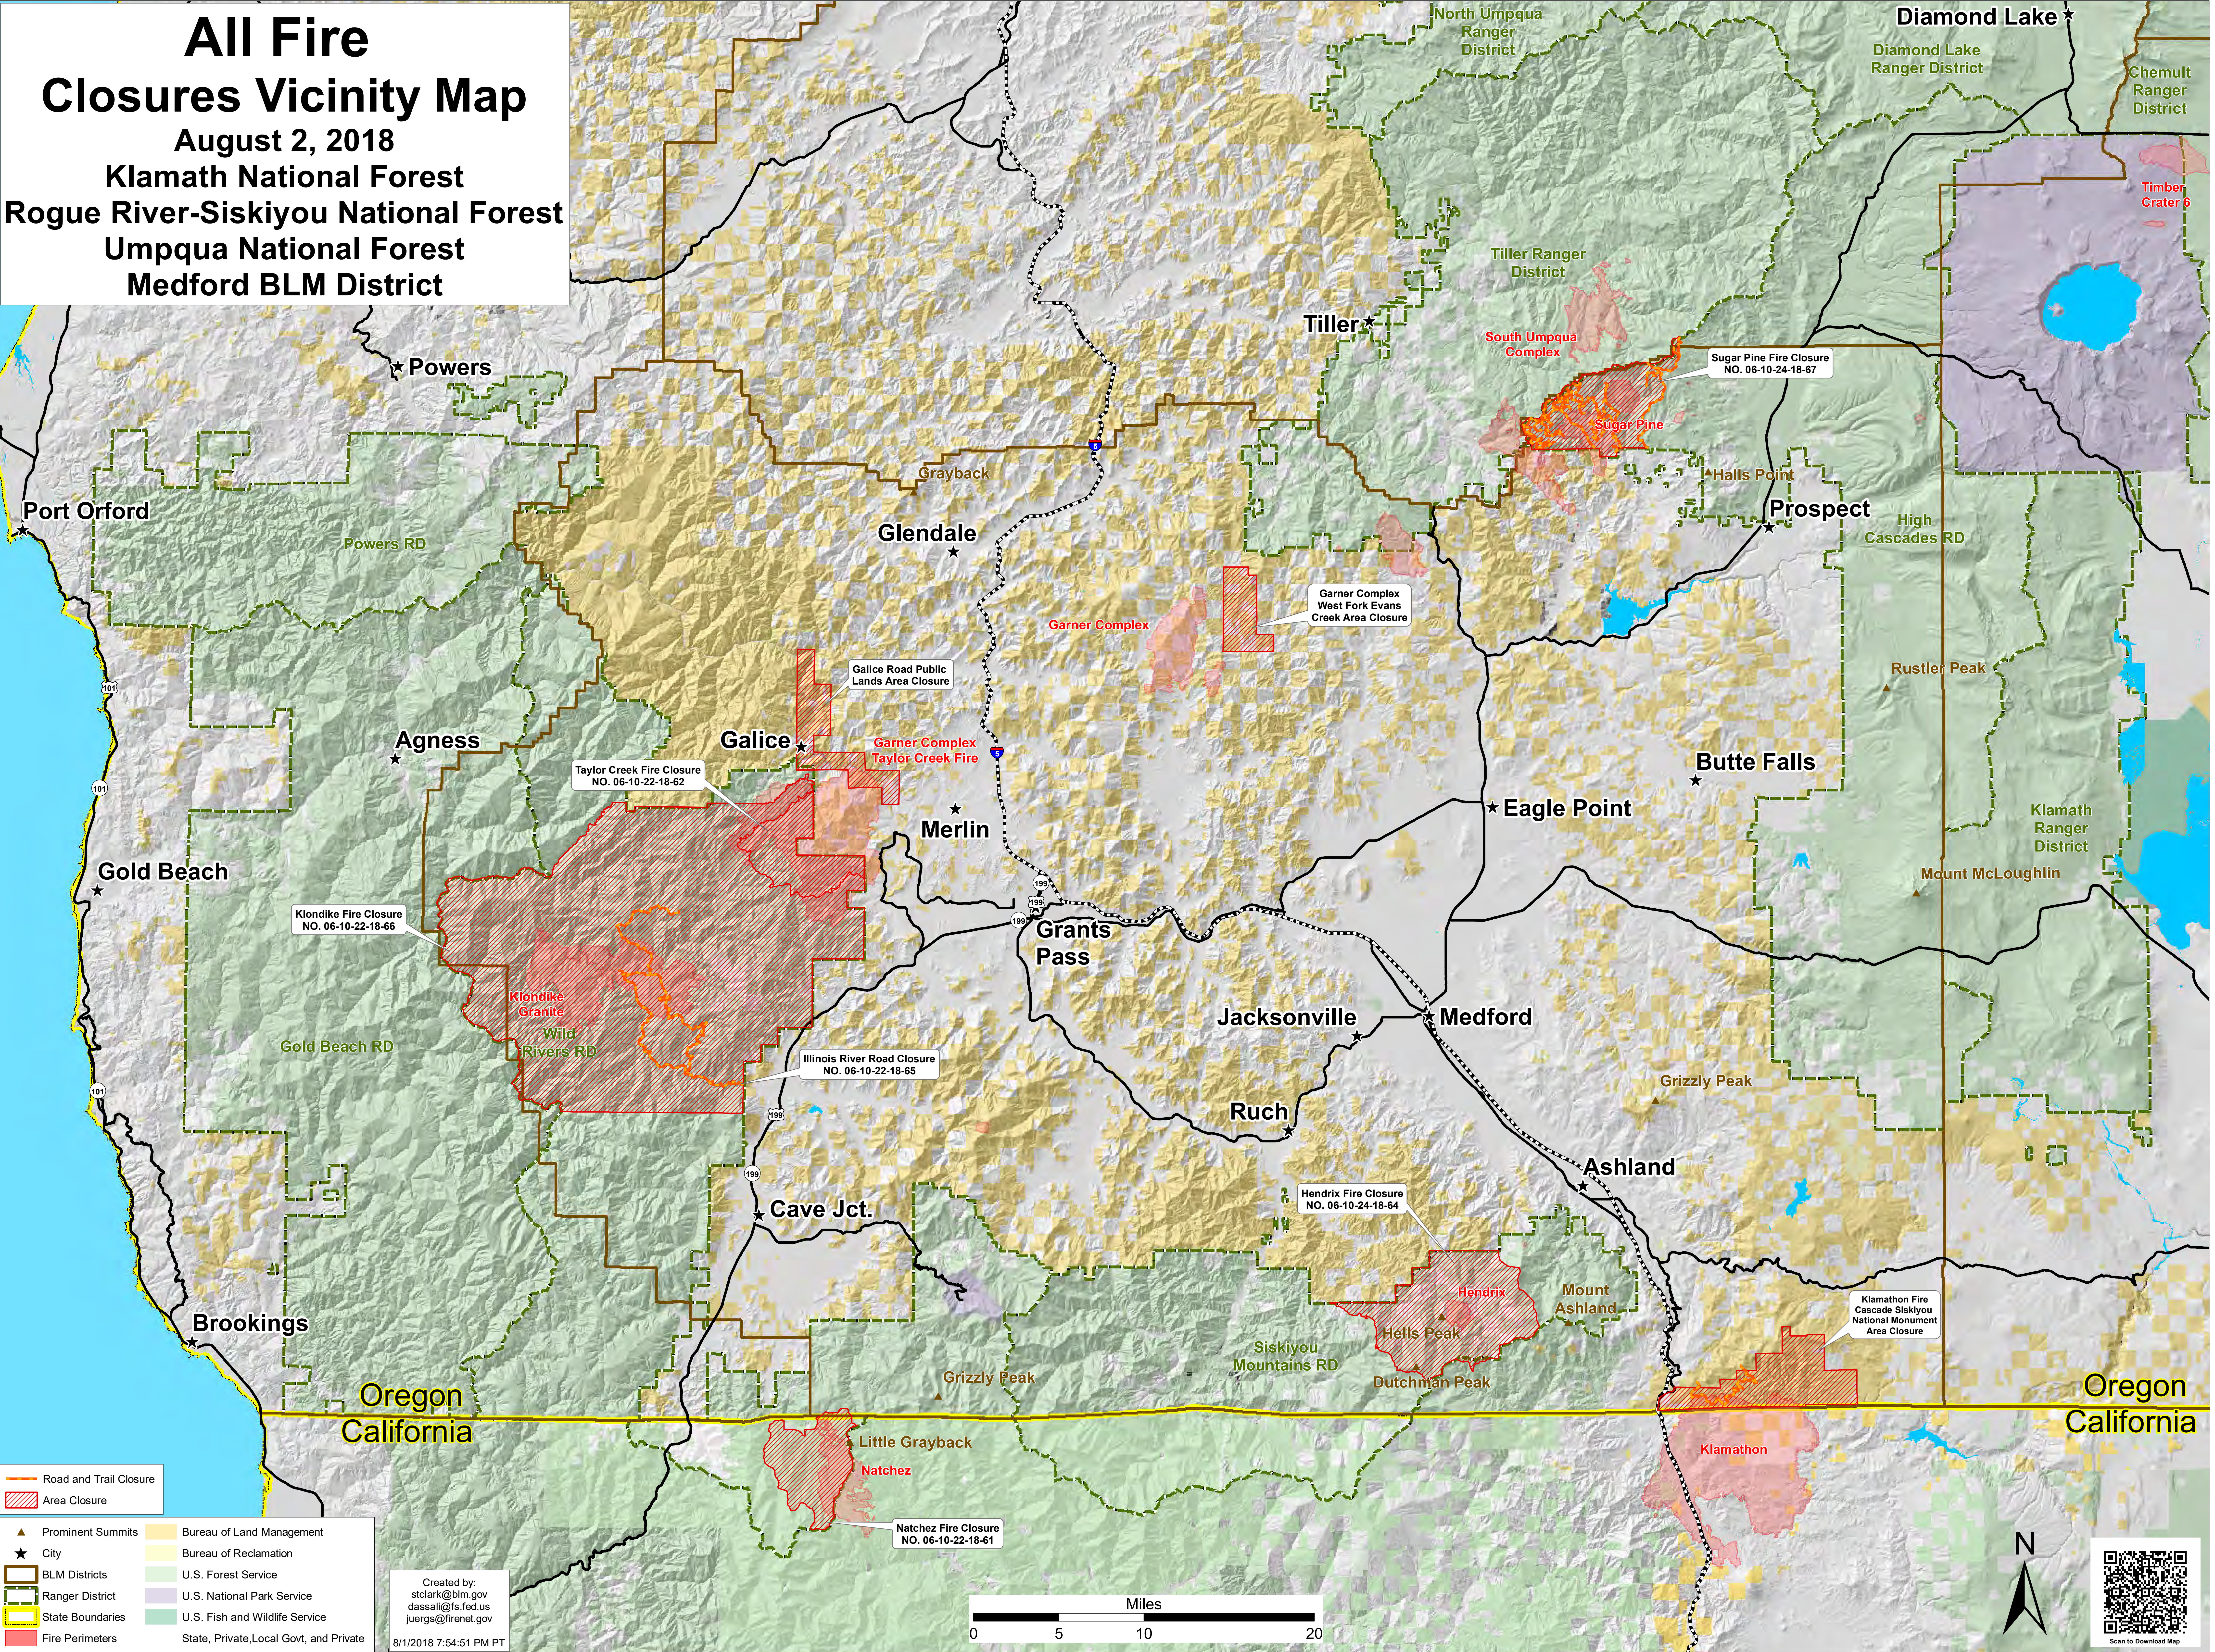

All Fire Closures Vicinity Map

August 2, 2018

Klamath National Forest
Rogue River-Siskiyou National Forest
Umpqua National Forest
Medford BLM District

— Road and Trail Closure
▨ Area Closure

▲ Prominent Summits
★ City
▭ BLM Districts
▭ Ranger District
▭ State Boundaries
▭ Fire Perimeters

8/1/2018 7:54:51 PM PT