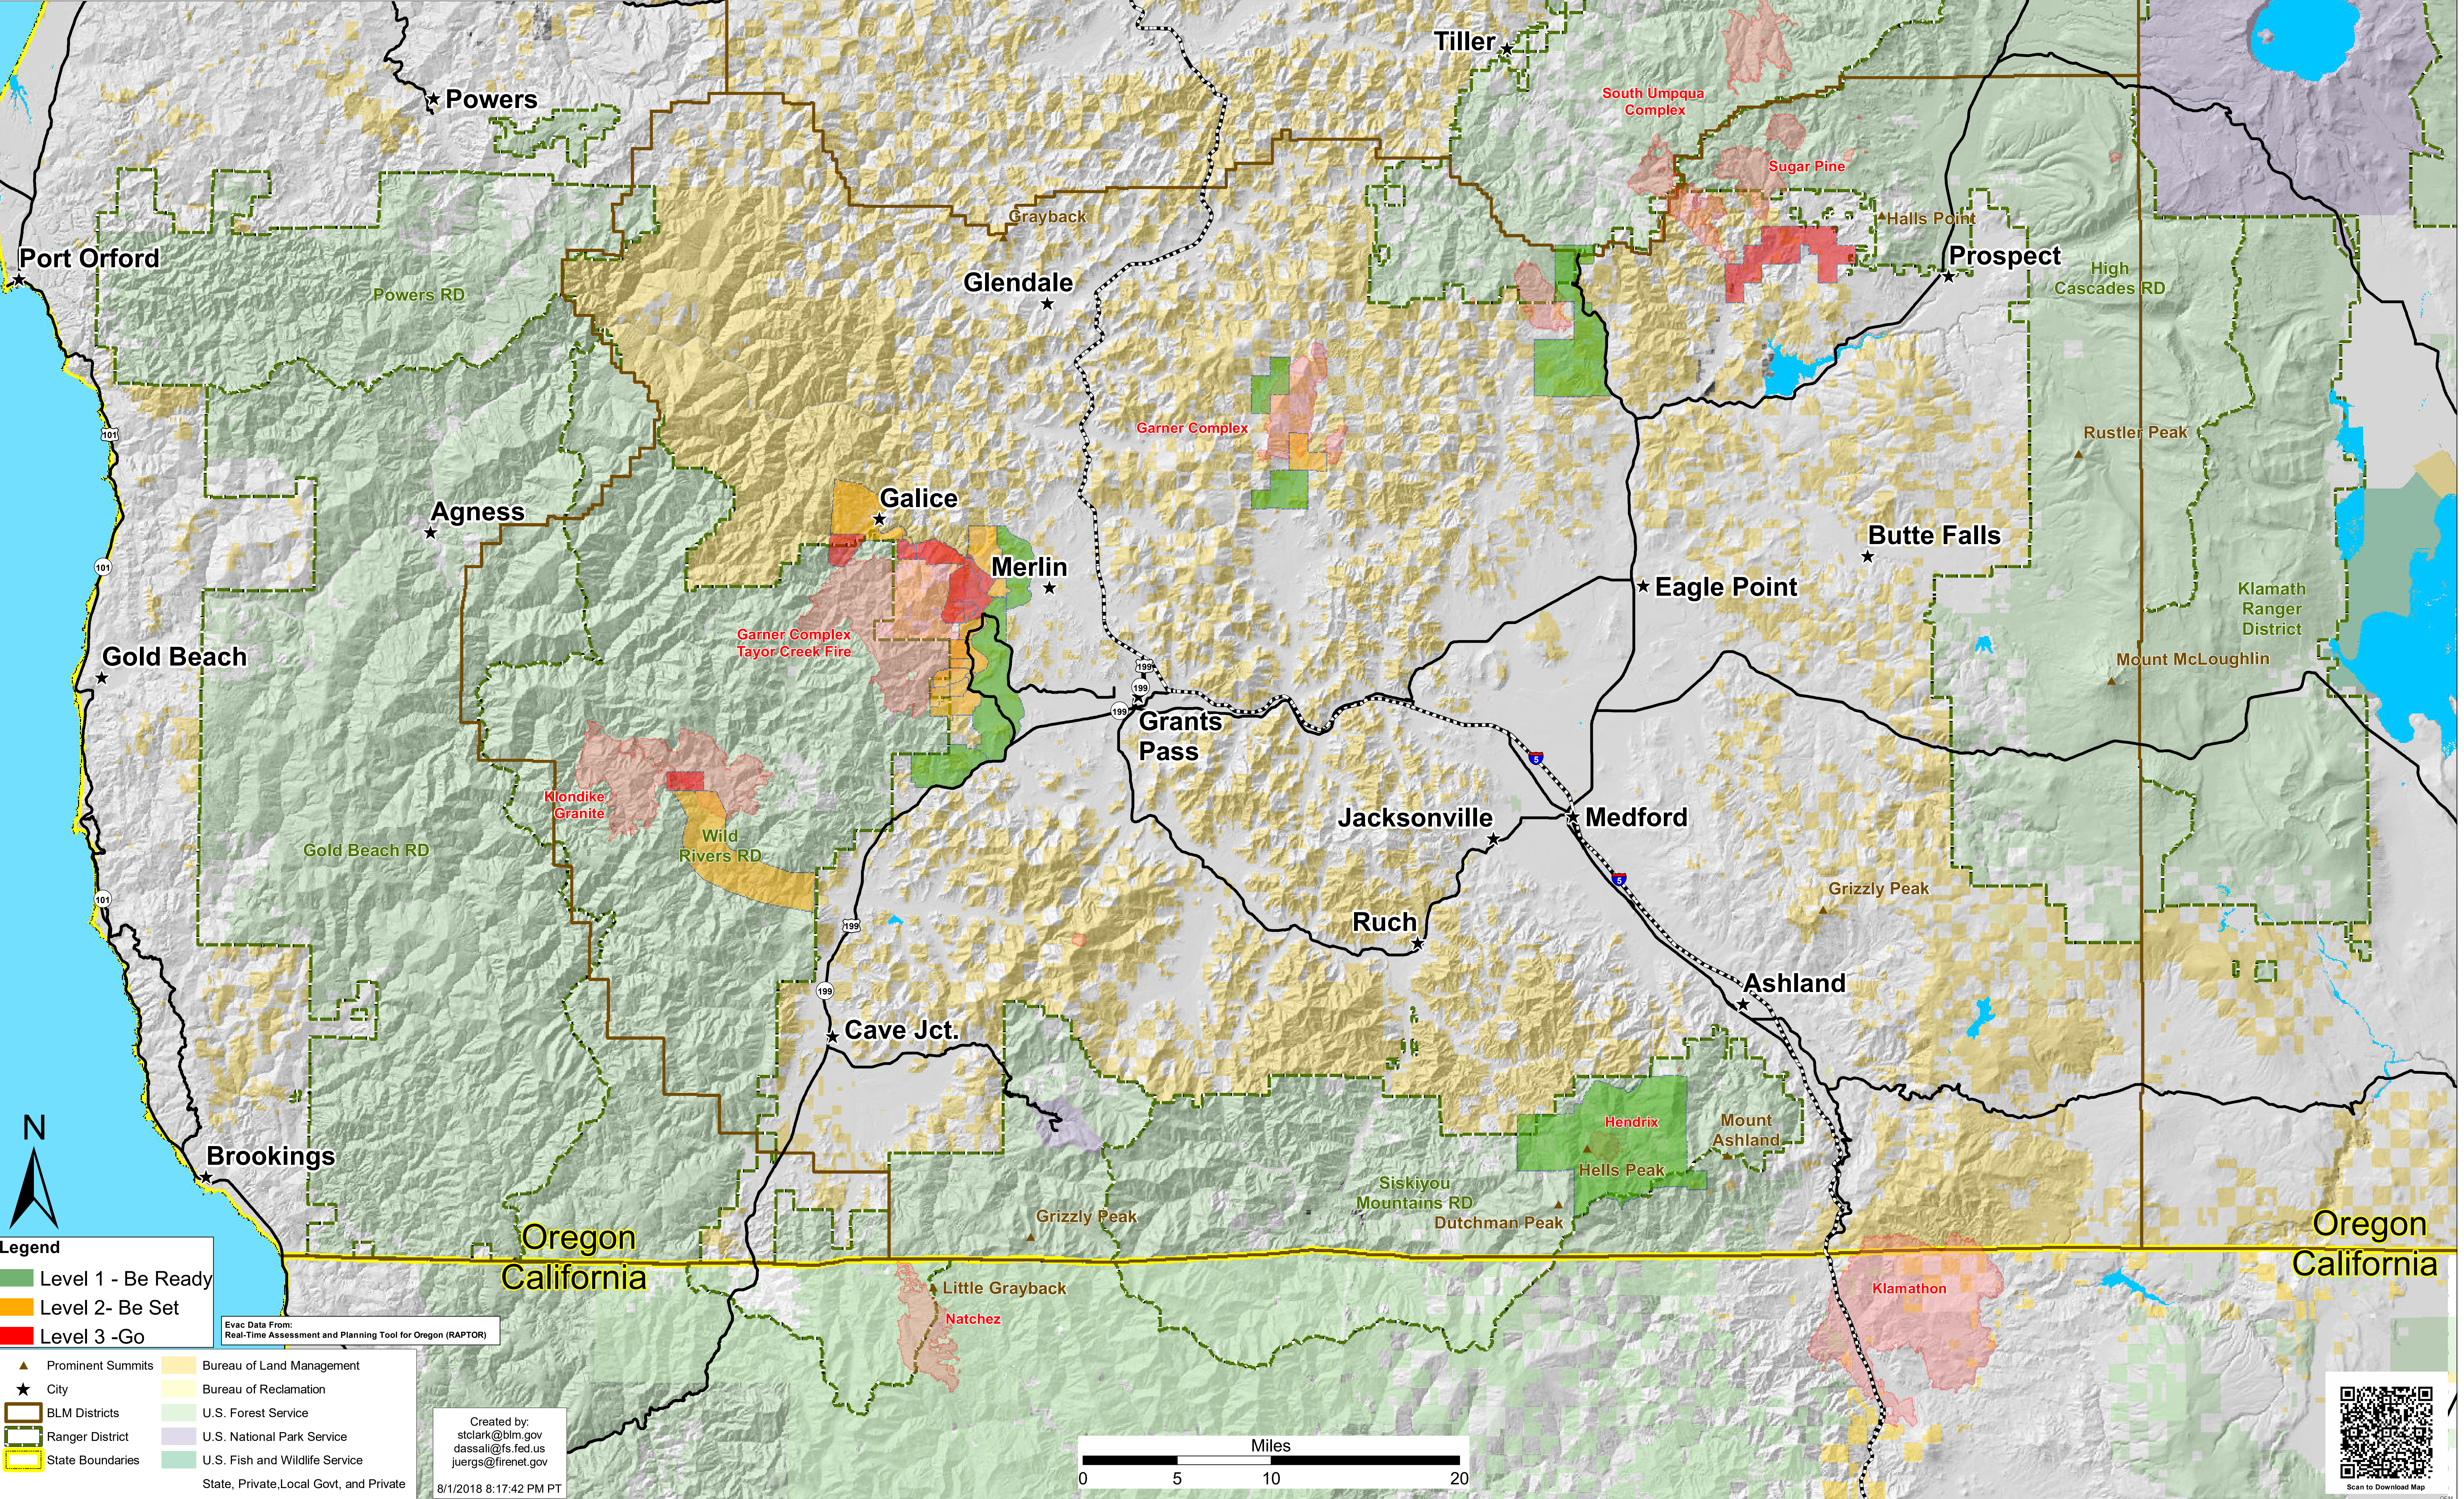

Southern Oregon Fire Evacuation Map

Aug 2, 2018

Klamath National Forest
Rogue River-Siskiyou National Forest
Umpqua National Forest
Medford BLM District

- Legend**
- Level 1 - Be Ready
 - Level 2 - Be Set
 - Level 3 -Go