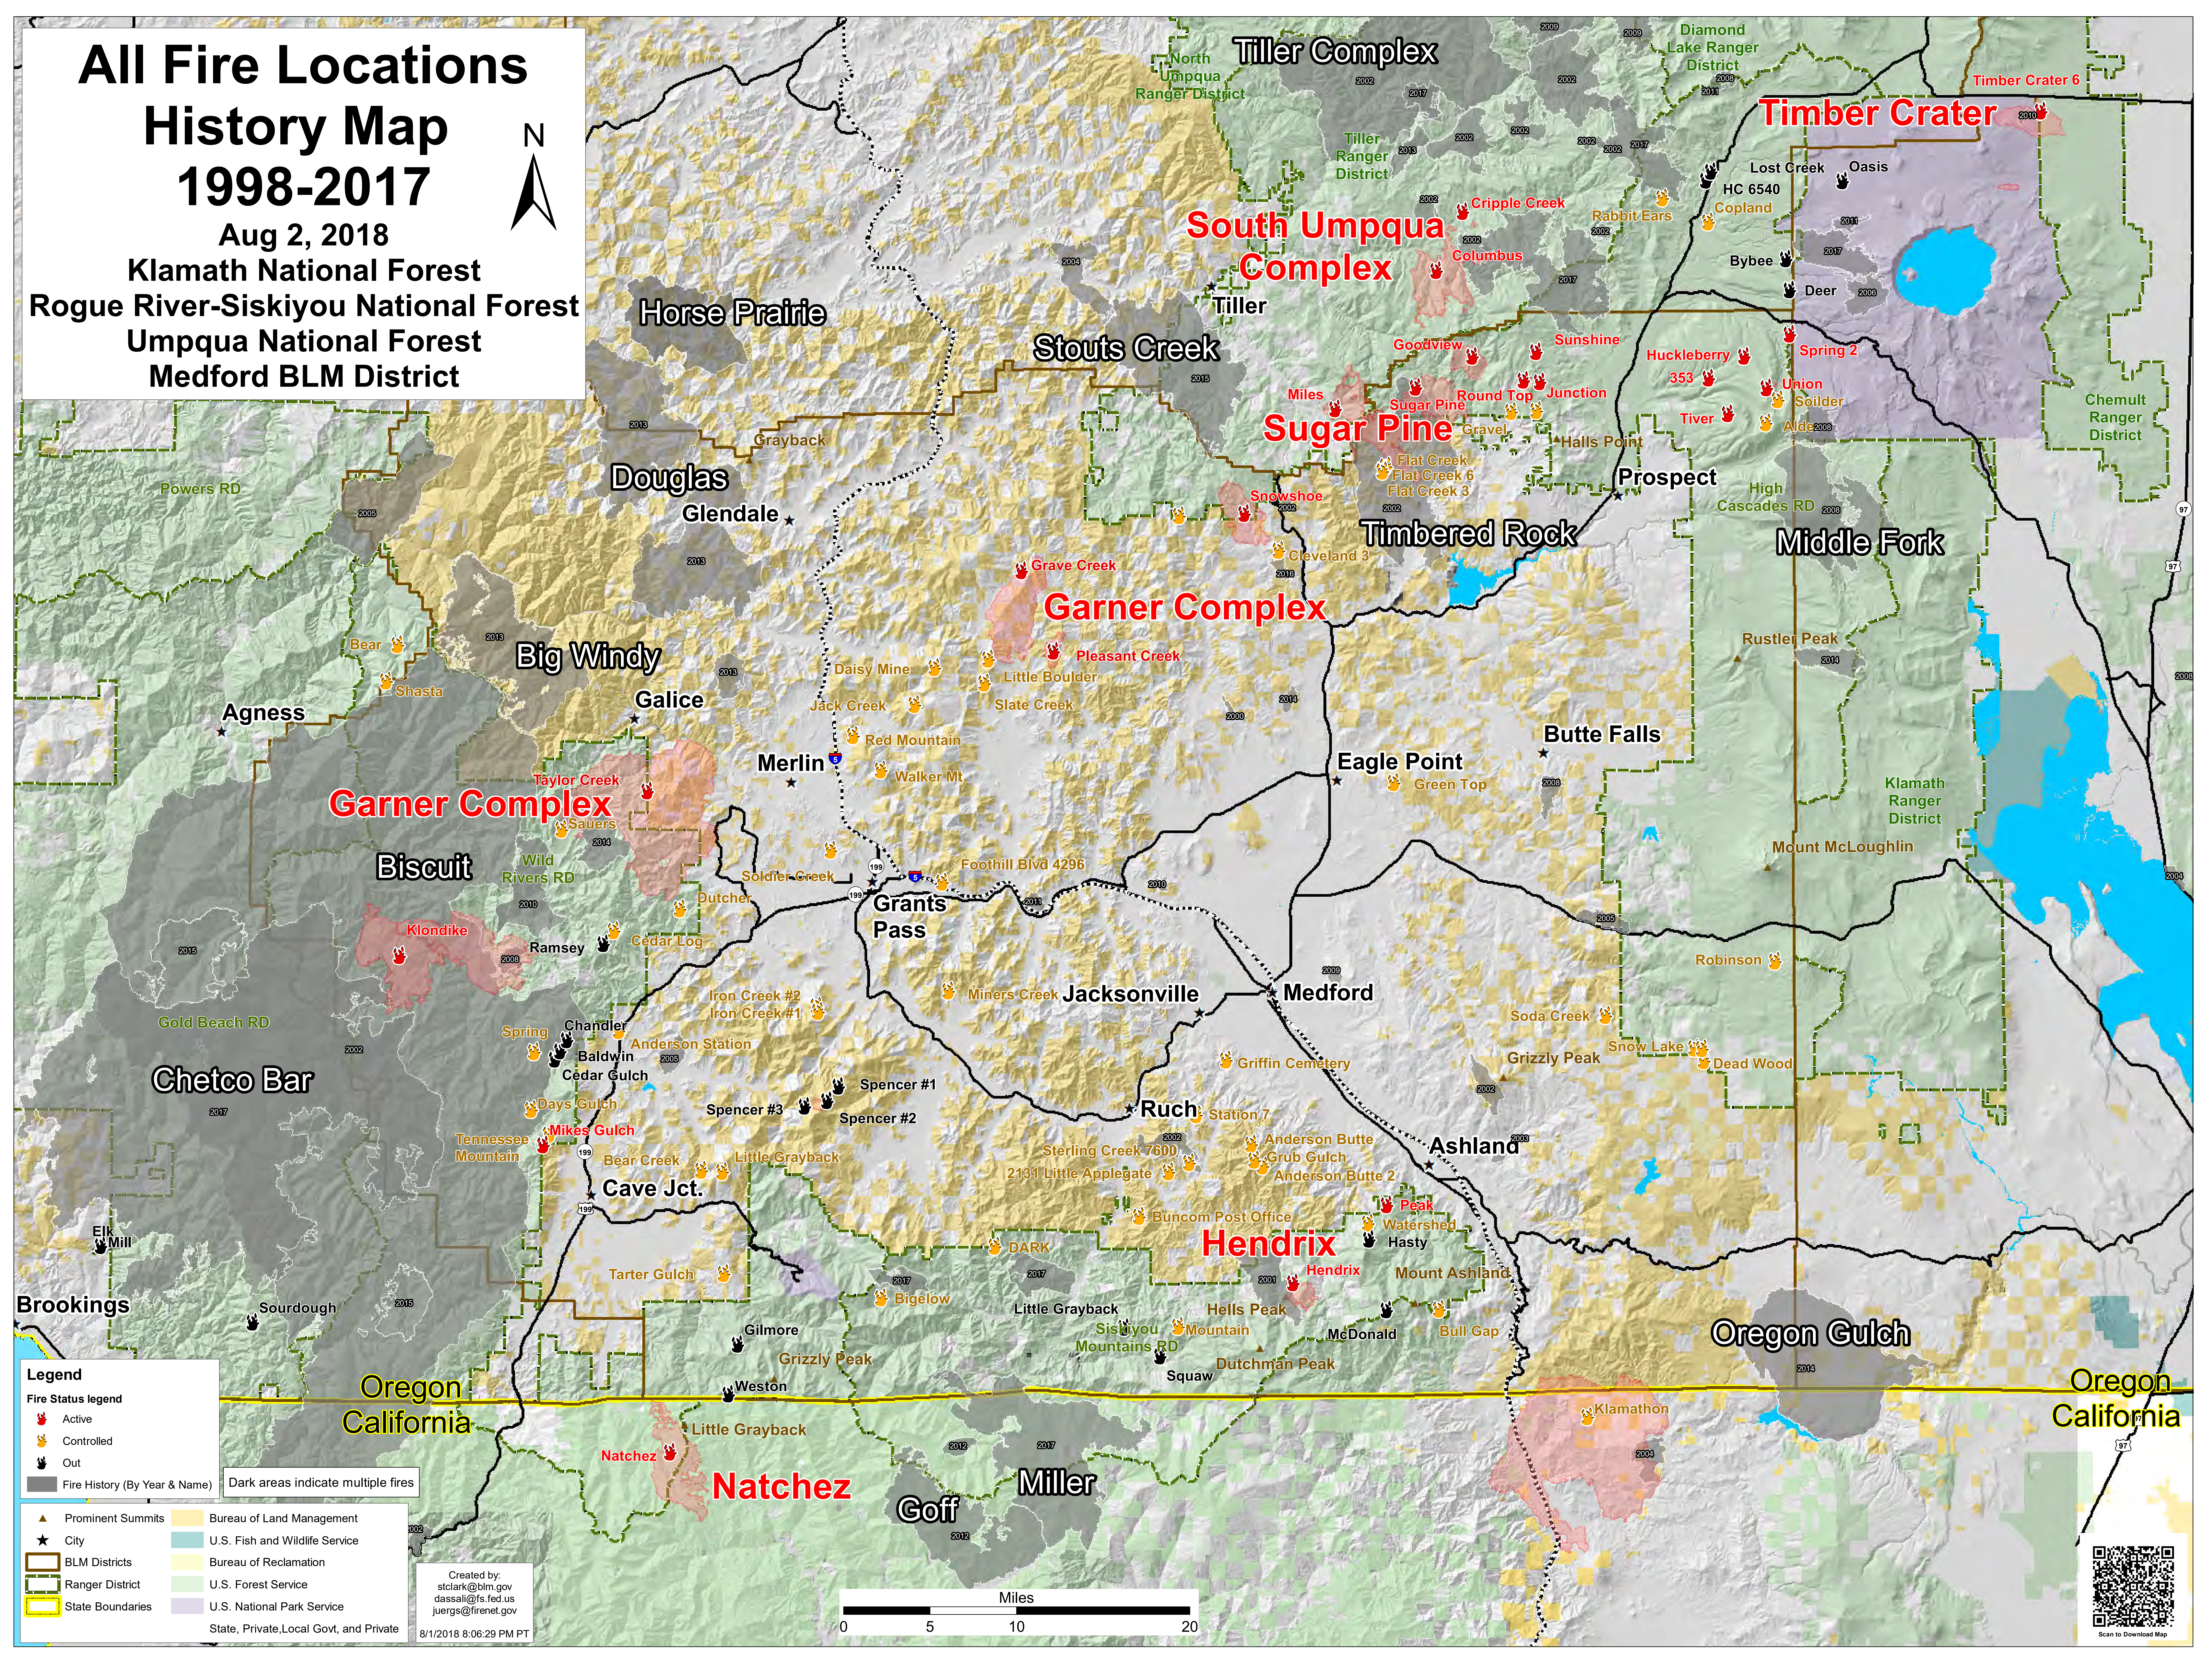

All Fire Locations History Map 1998-2017

Aug 2, 2018

Klamath National Forest
Rogue River-Siskiyou National Forest
Umpqua National Forest
Medford BLM District

Legend

Fire Status legend

- 🔥 Active
- 🔥 Controlled
- 🔥 Out
- Fire History (By Year & Name)

Dark areas indicate multiple fires

- ▲ Prominent Summits
- ★ City
- BLM Districts
- Ranger District
- State Boundaries

- Bureau of Land Management
- U.S. Fish and Wildlife Service
- Bureau of Reclamation
- U.S. Forest Service
- U.S. National Park Service