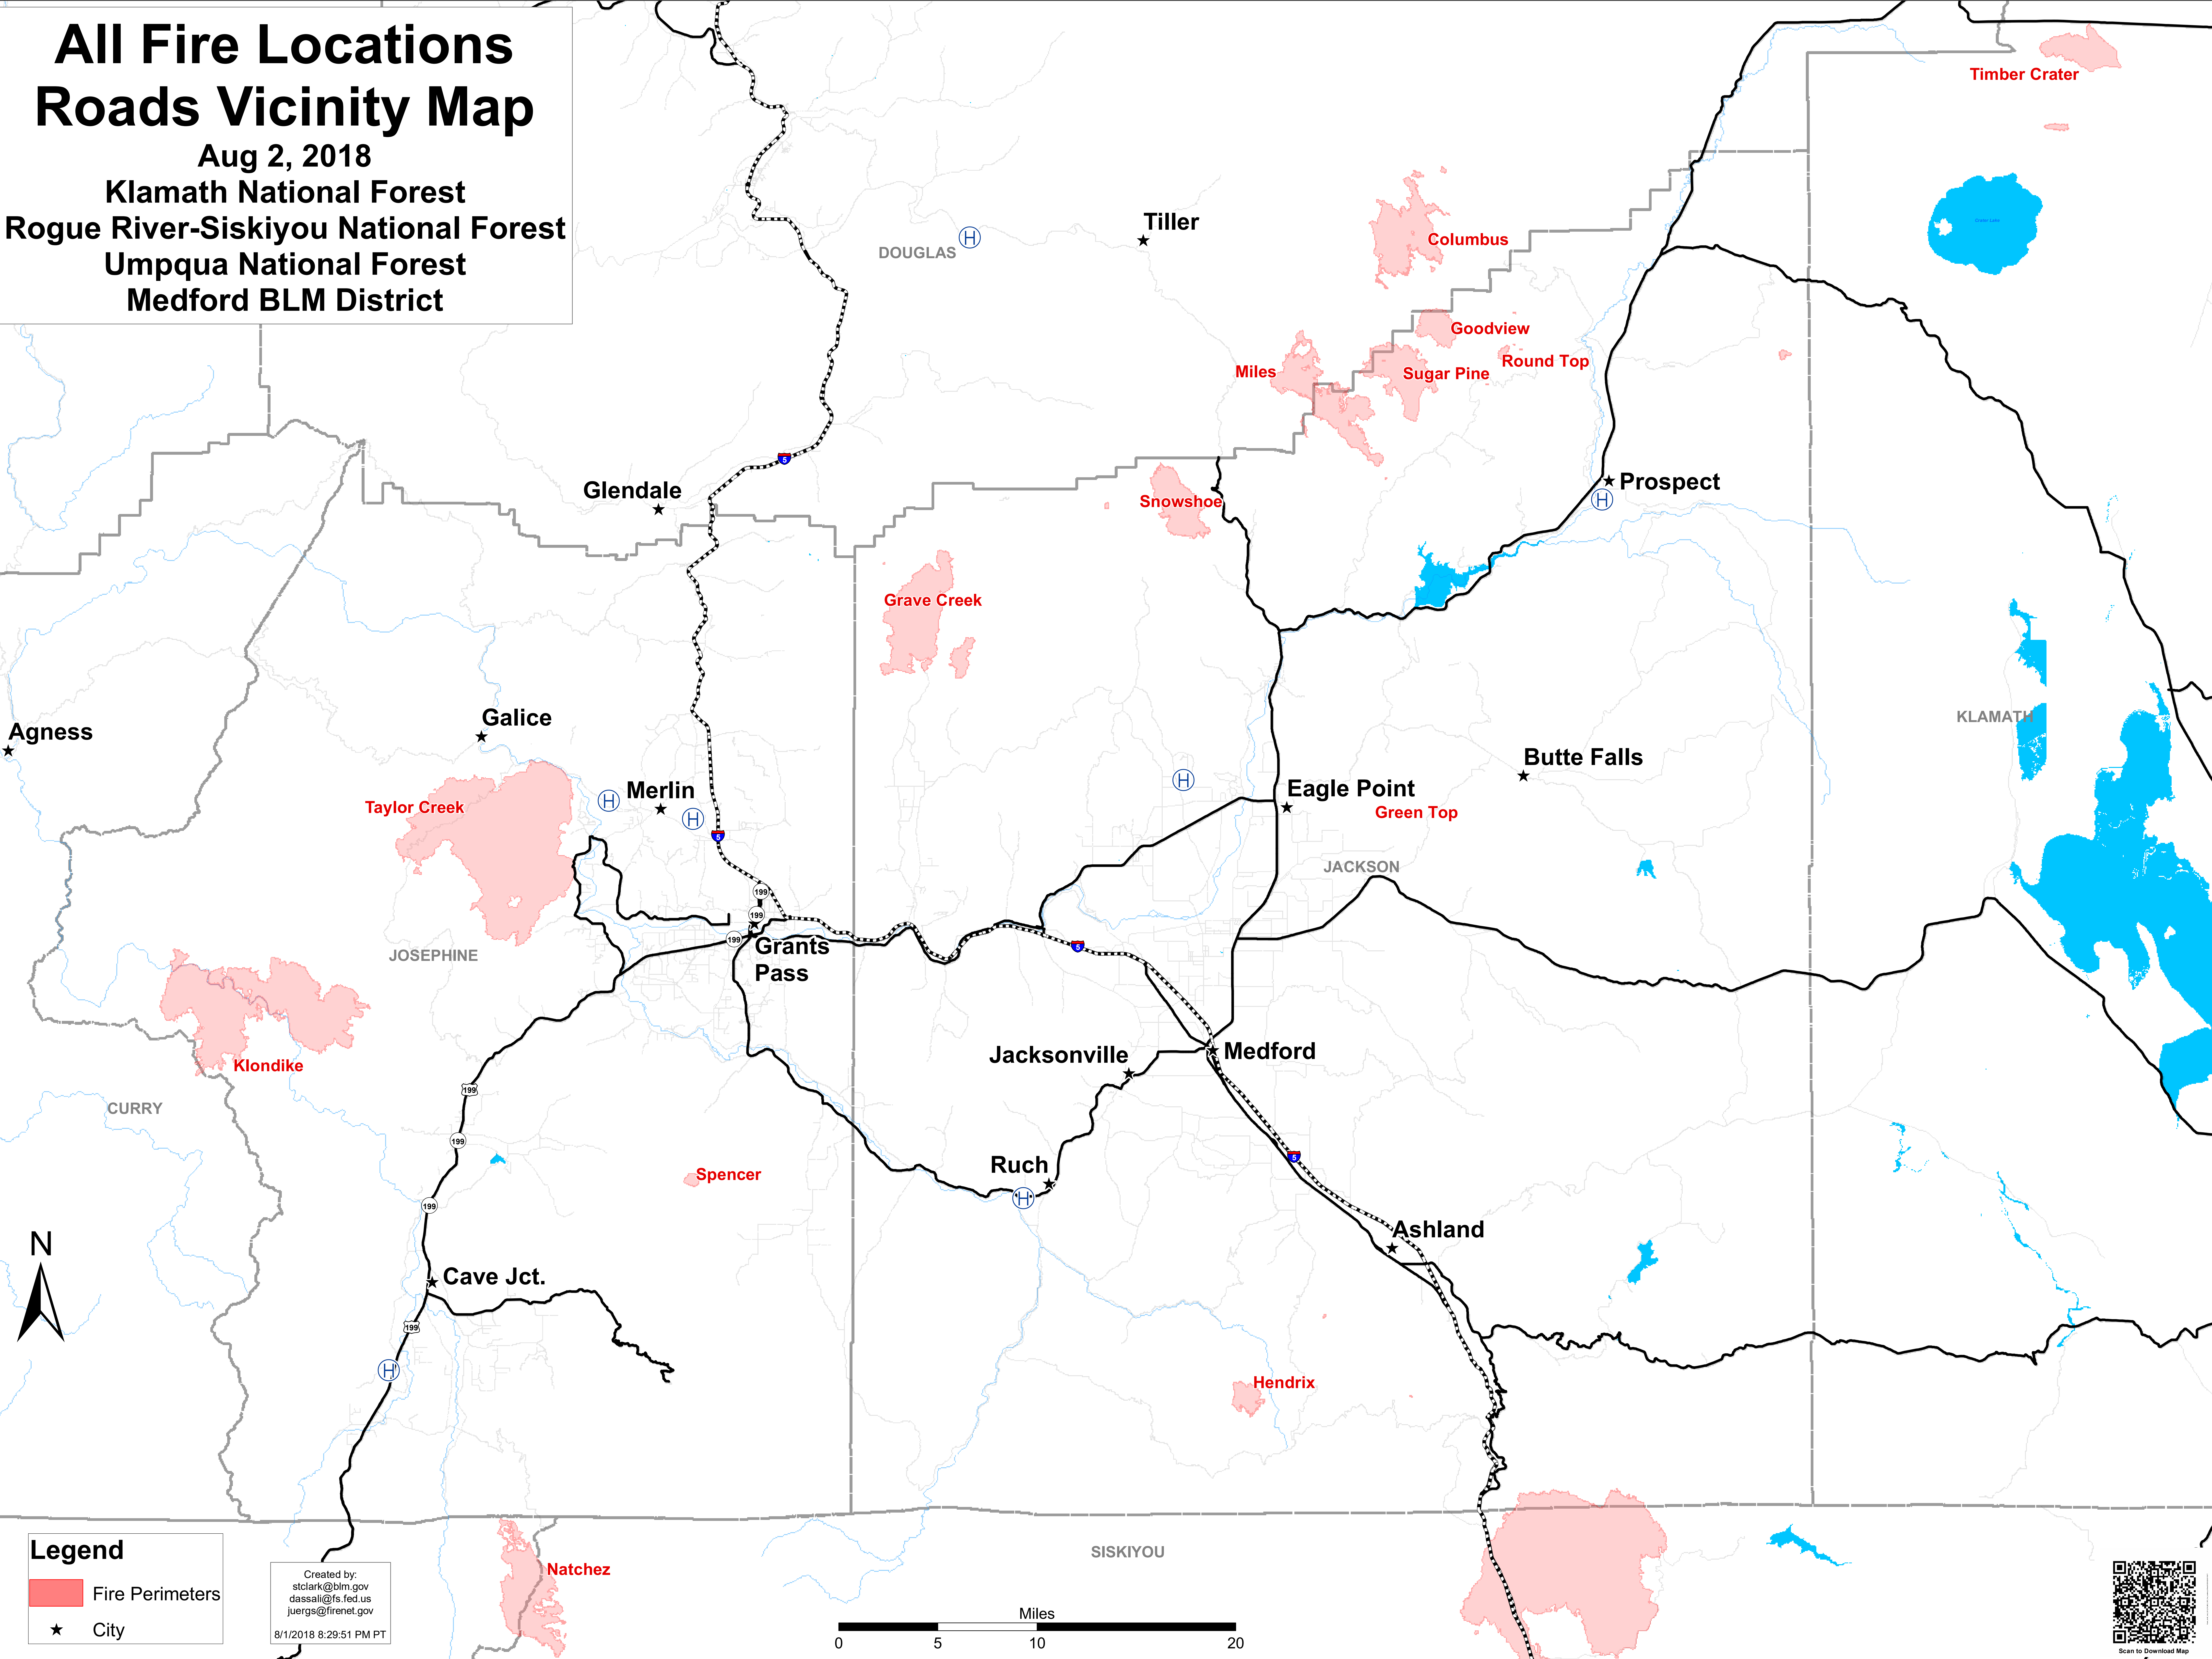

All Fire Locations Roads Vicinity Map

Aug 2, 2018

Klamath National Forest
Rogue River-Siskiyou National Forest
Umpqua National Forest
Medford BLM District

Legend

- Fire Perimeters
- City

Created by:
stclark@blm.gov
dassal@fs.fed.us
juergs@firenet.gov
8/1/2018 8:29:51 PM PT