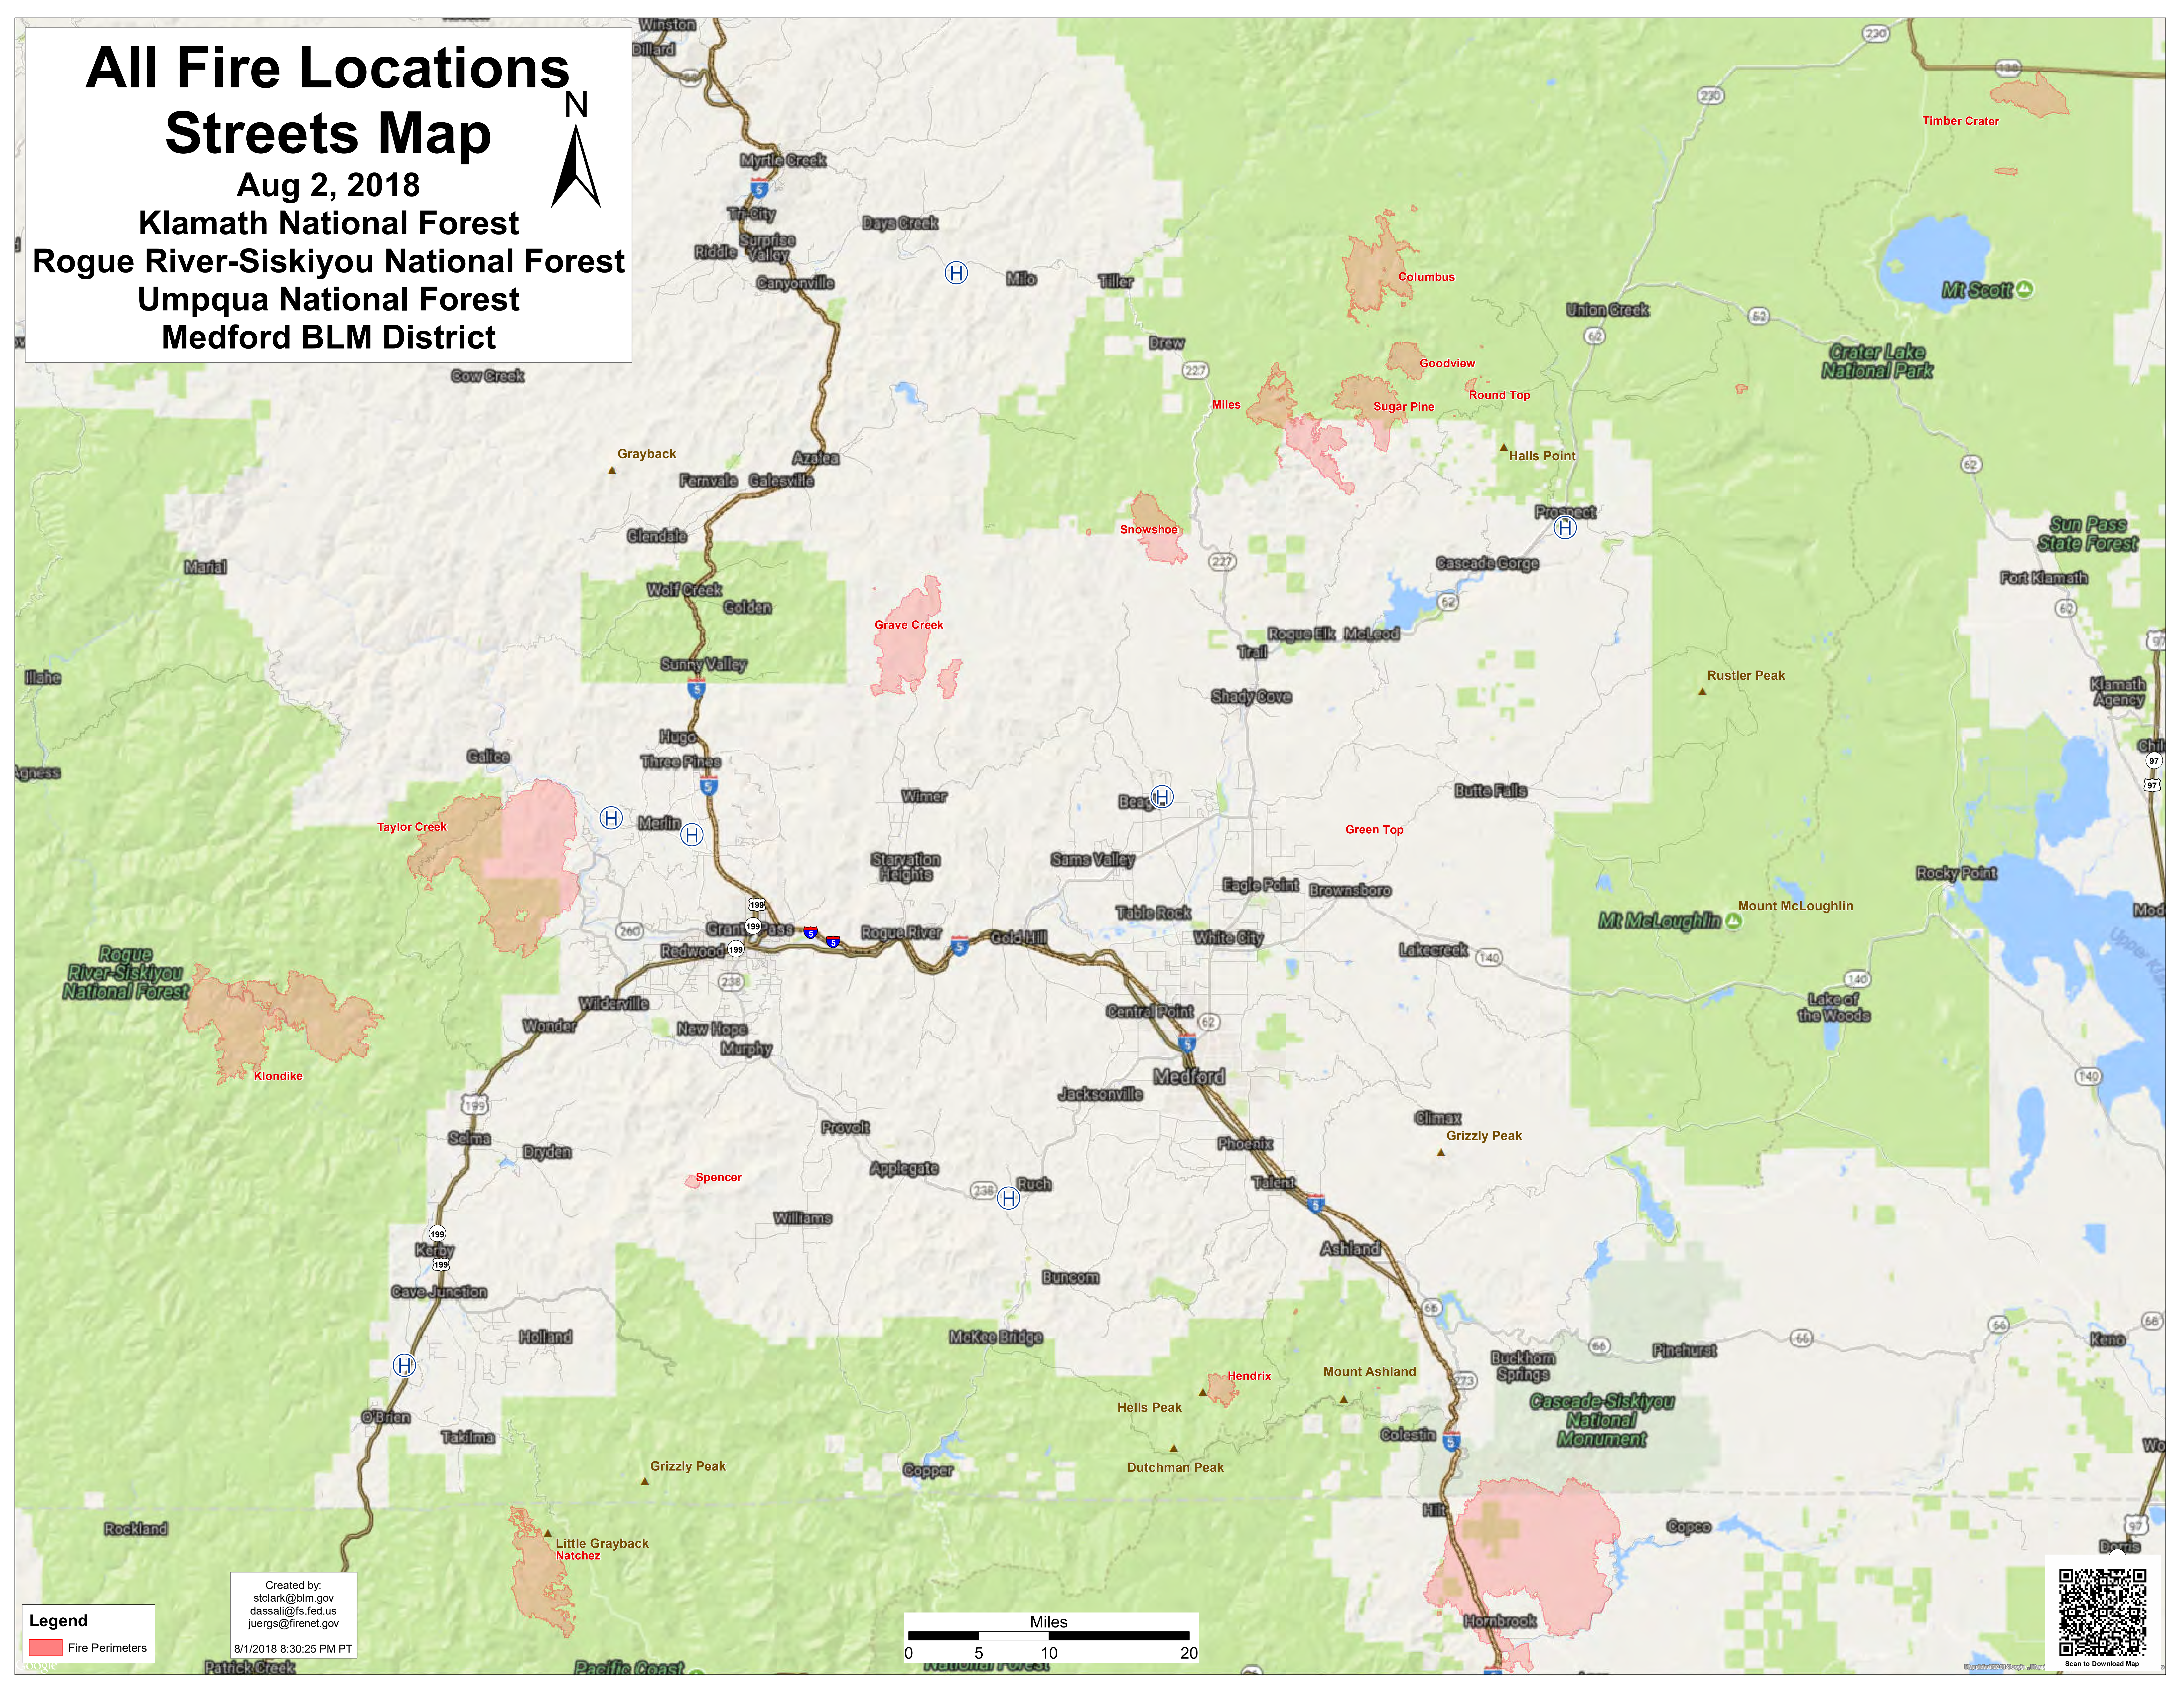

# All Fire Locations Streets Map

Aug 2, 2018

Klamath National Forest

Rogue River-Siskiyou National Forest

Umpqua National Forest

Medford BLM District

**Legend**  
Fire Perimeters

Created by:  
stclark@blm.gov  
dassali@fs.fed.us  
juergs@firenet.gov  
8/1/2018 8:30:25 PM PT