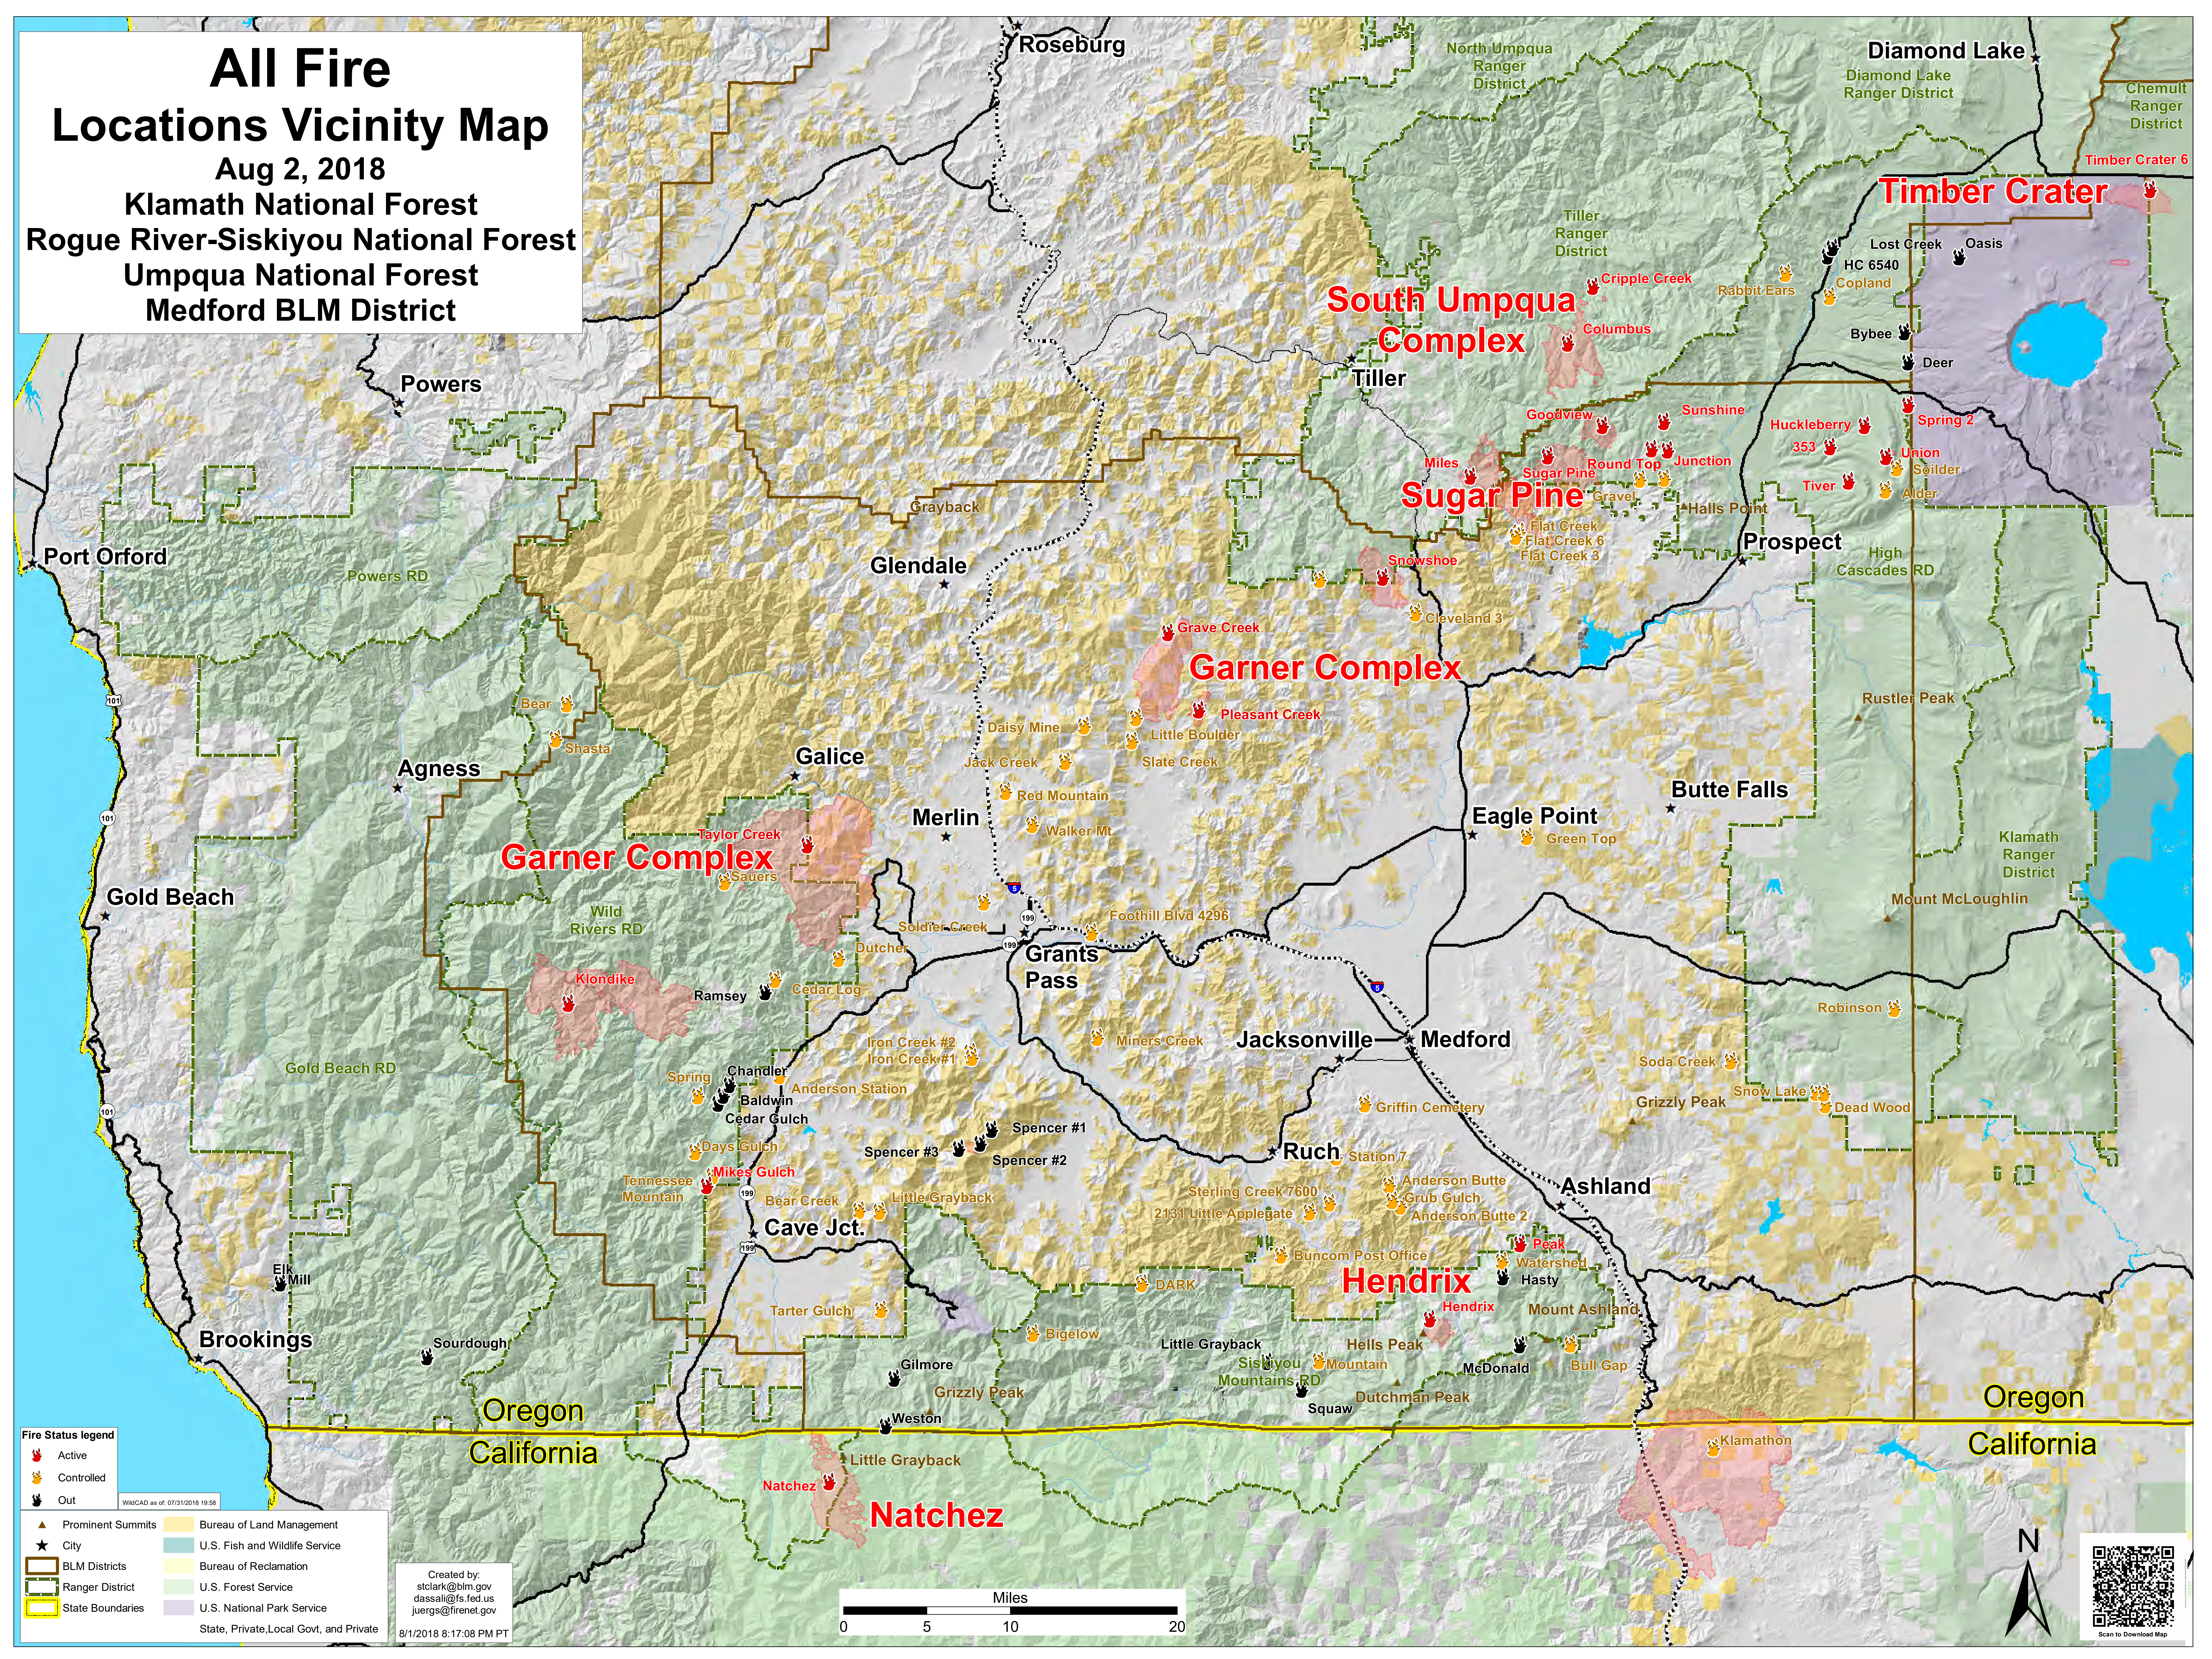

All Fire Locations Vicinity Map

Aug 2, 2018

Klamath National Forest
Rogue River-Siskiyou National Forest
Umpqua National Forest
Medford BLM District

Fire Status legend

	Active
	Controlled
	Out

	Prominent Summits		Bureau of Land Management
	City		U.S. Fish and Wildlife Service
	BLM Districts		Bureau of Reclamation
	Ranger District		U.S. Forest Service
	State Boundaries		U.S. National Park Service
			State, Private, Local Govt, and Private