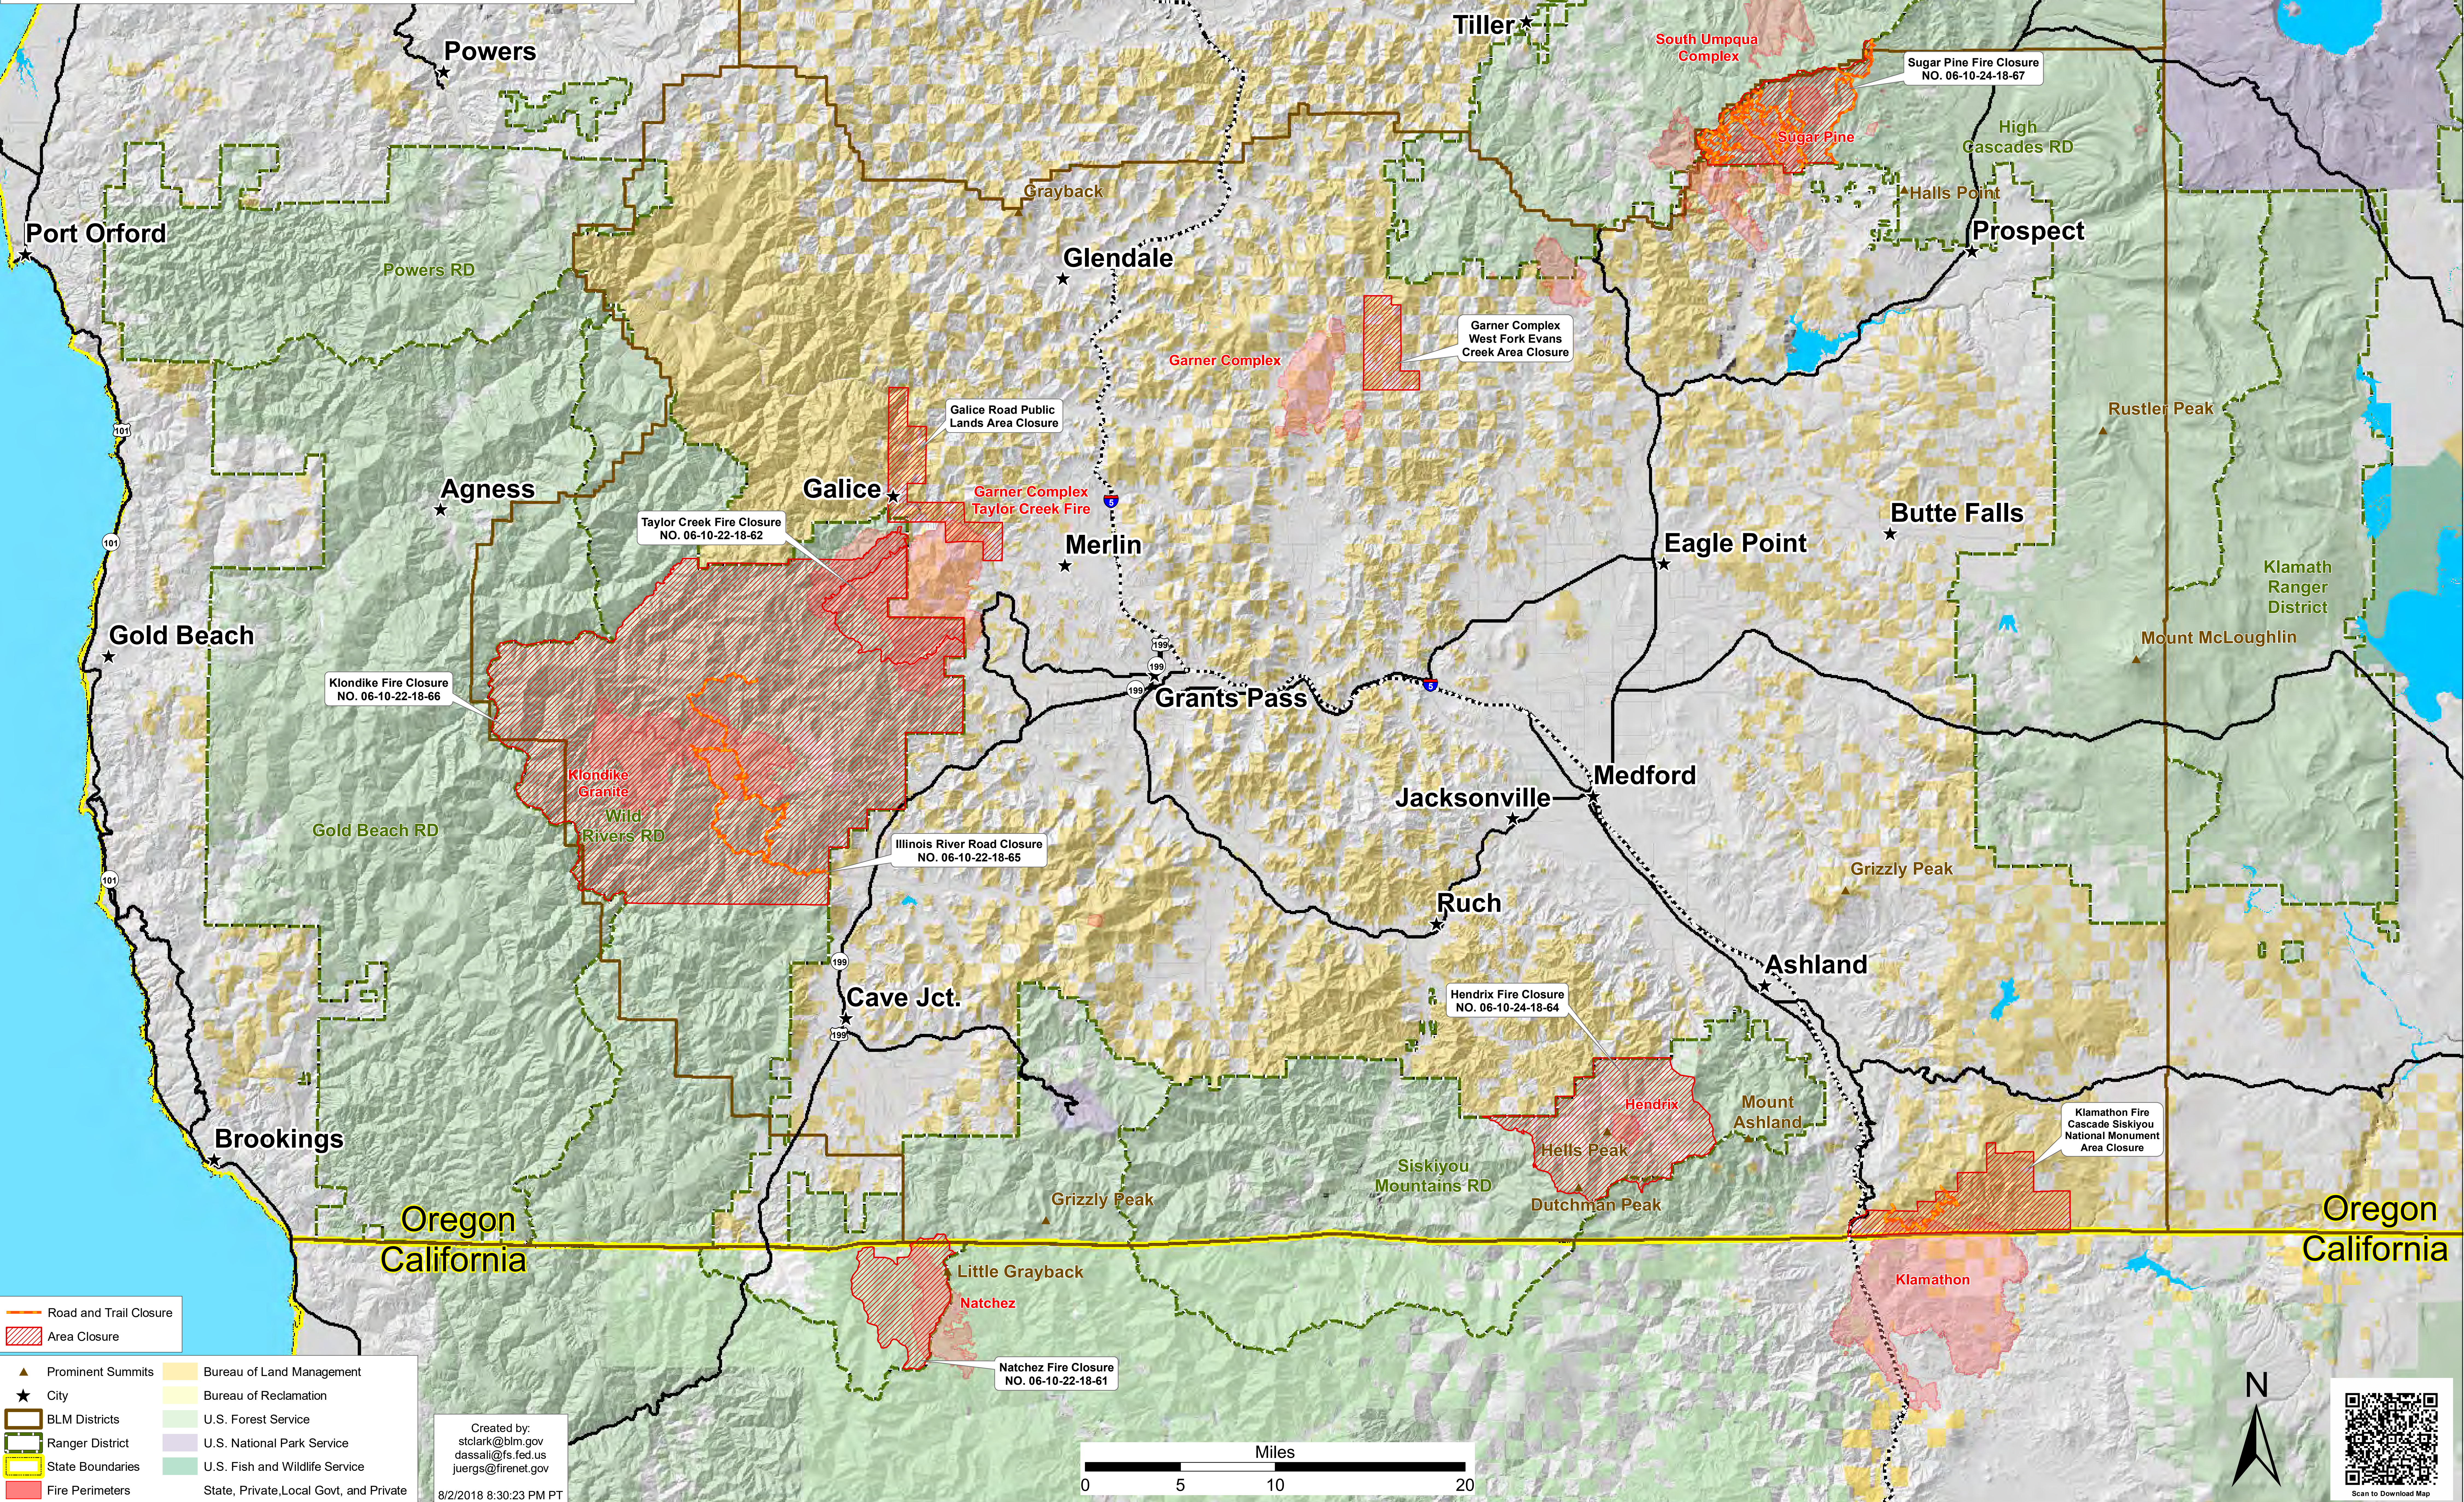

All Fire Closures Vicinity Map

August 3, 2018

Klamath National Forest
Rogue River-Siskiyou National Forest
Umpqua National Forest
Medford BLM District

Legend

- Road and Trail Closure
- Area Closure
- Prominent Summits
- City
- BLM Districts
- Ranger District
- State Boundaries
- Fire Perimeters
- Bureau of Land Management
- Bureau of Reclamation
- U.S. Forest Service
- U.S. National Park Service
- U.S. Fish and Wildlife Service
- State, Private, Local Govt, and Private