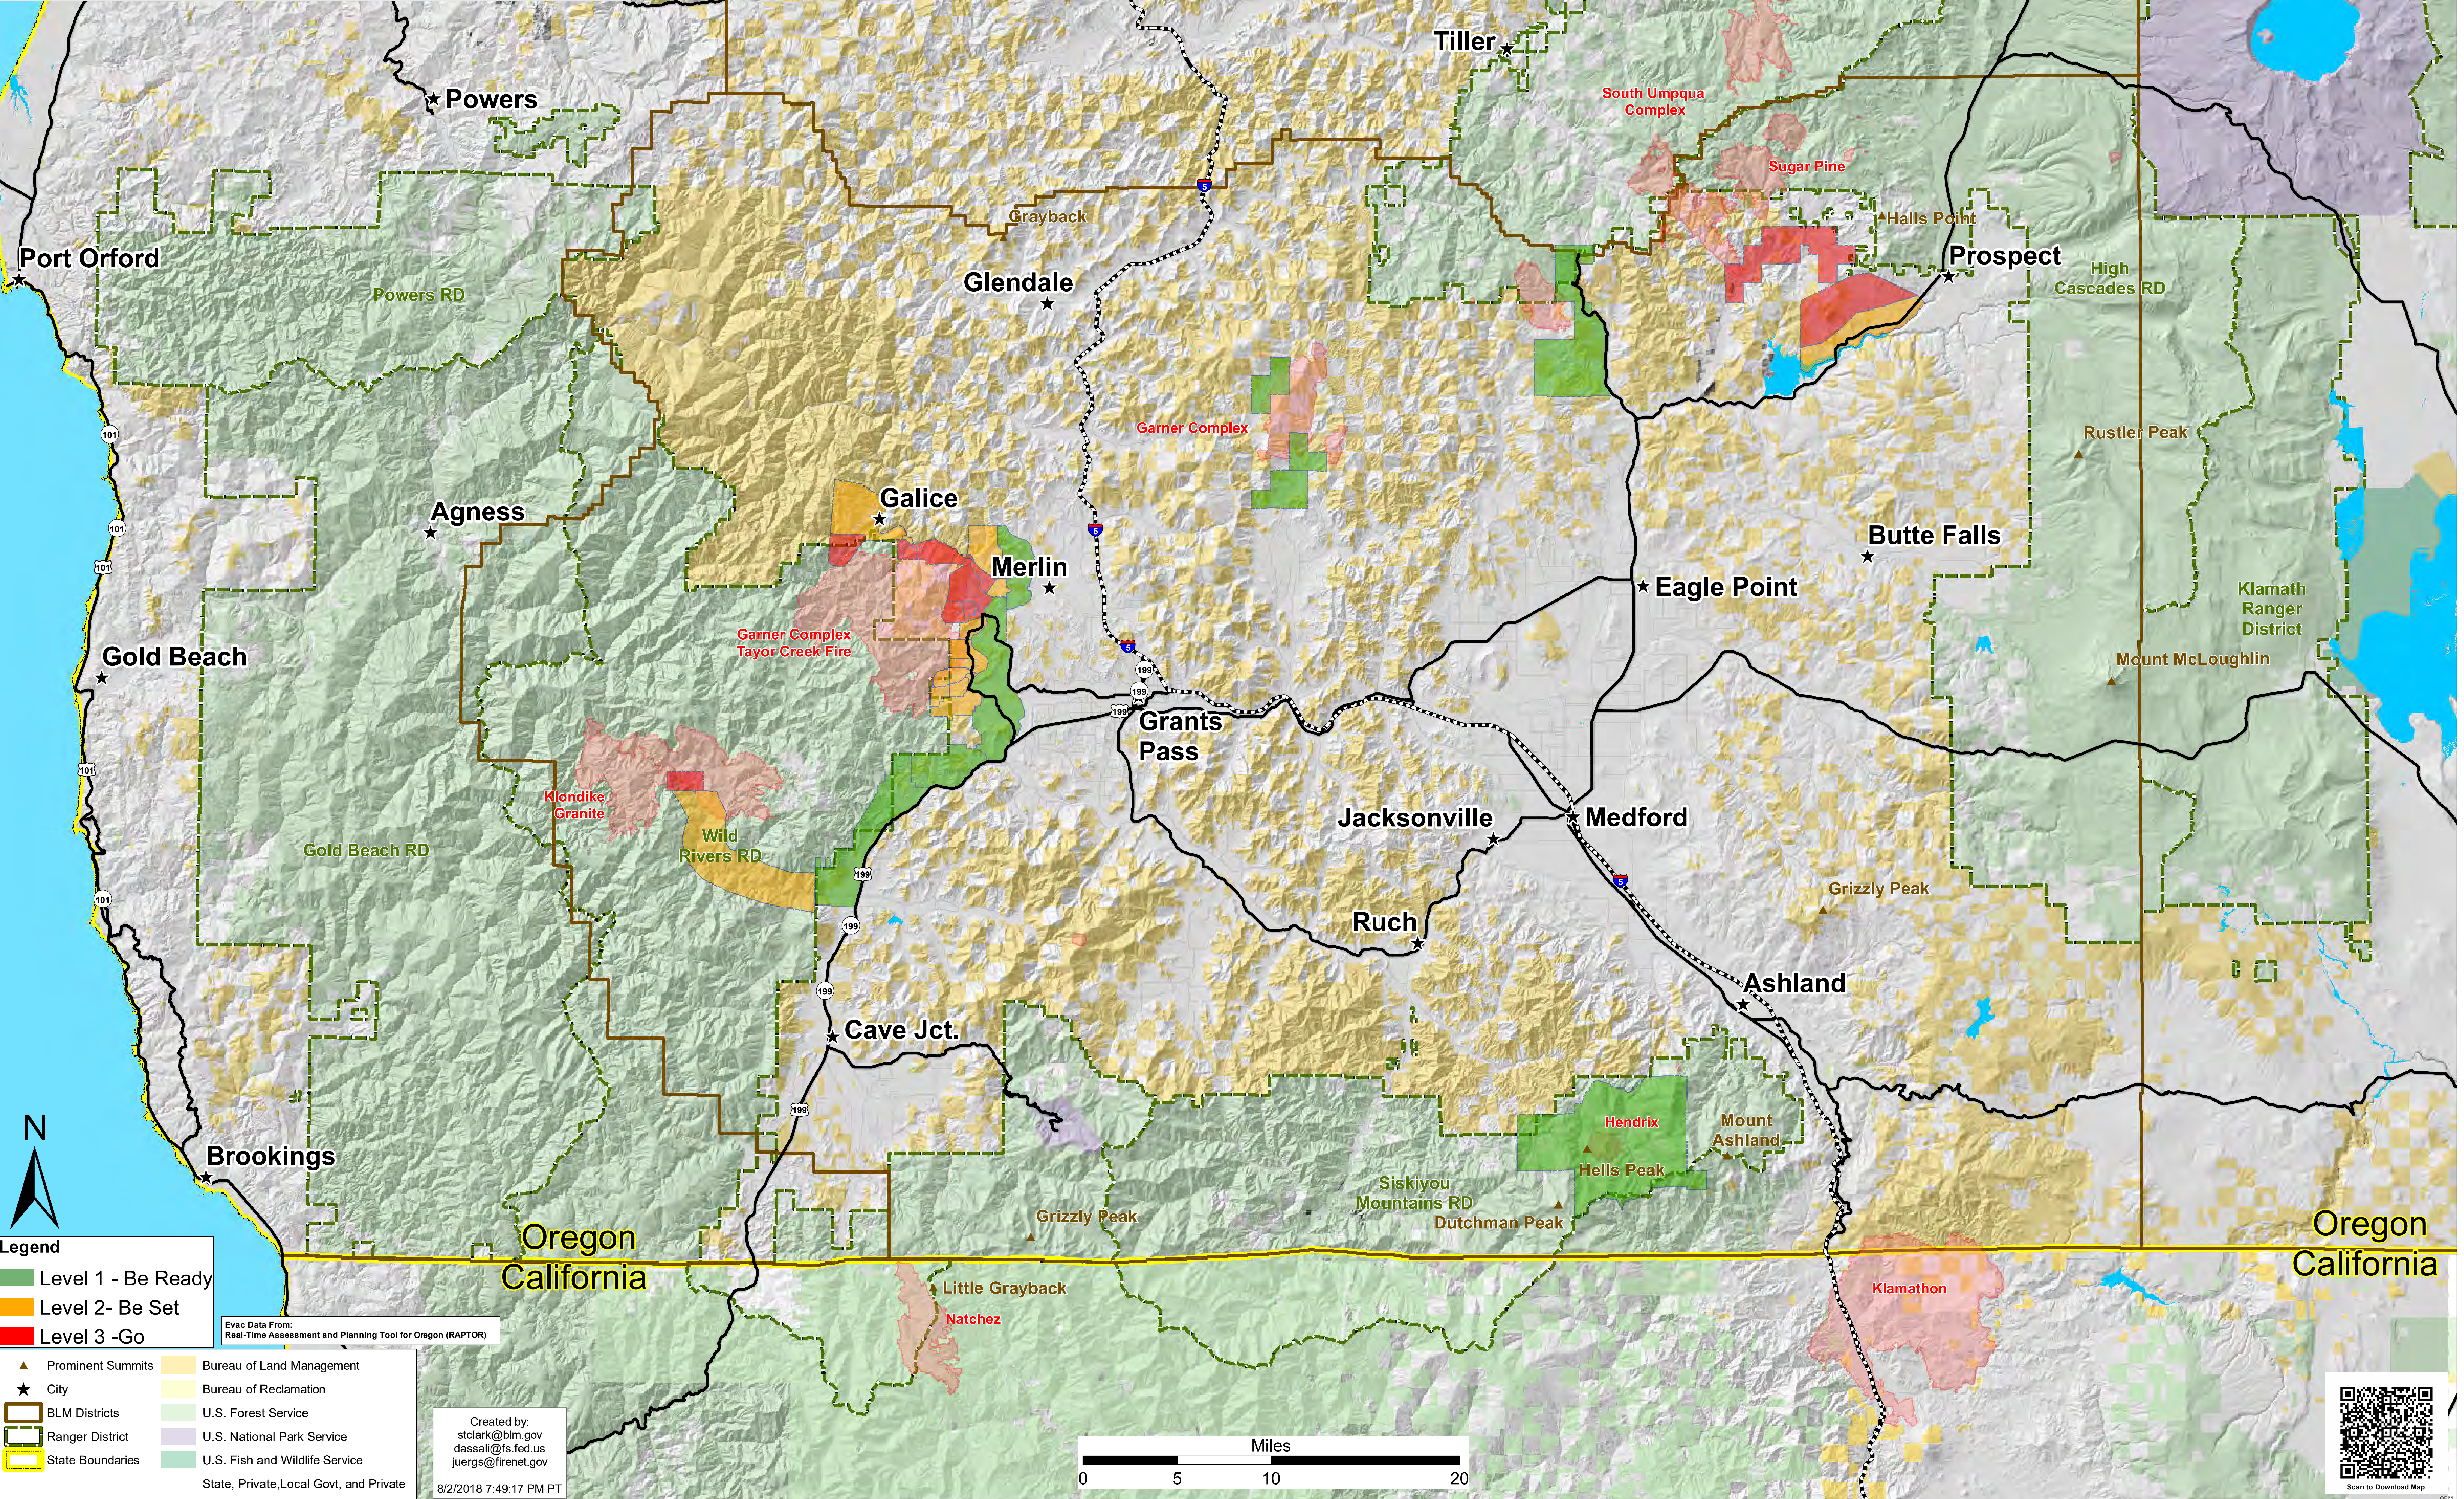

Southern Oregon Fire Evacuation Map

Aug 3, 2018

Klamath National Forest
Rogue River-Siskiyou National Forest
Umpqua National Forest
Medford BLM District

- Legend**
- Level 1 - Be Ready
 - Level 2 - Be Set
 - Level 3 -Go

- Prominent Summits
- City
- BLM Districts
- Ranger District
- State Boundaries
- Bureau of Land Management
- Bureau of Reclamation
- U.S. Forest Service
- U.S. National Park Service
- U.S. Fish and Wildlife Service
- State, Private, Local Govt, and Private