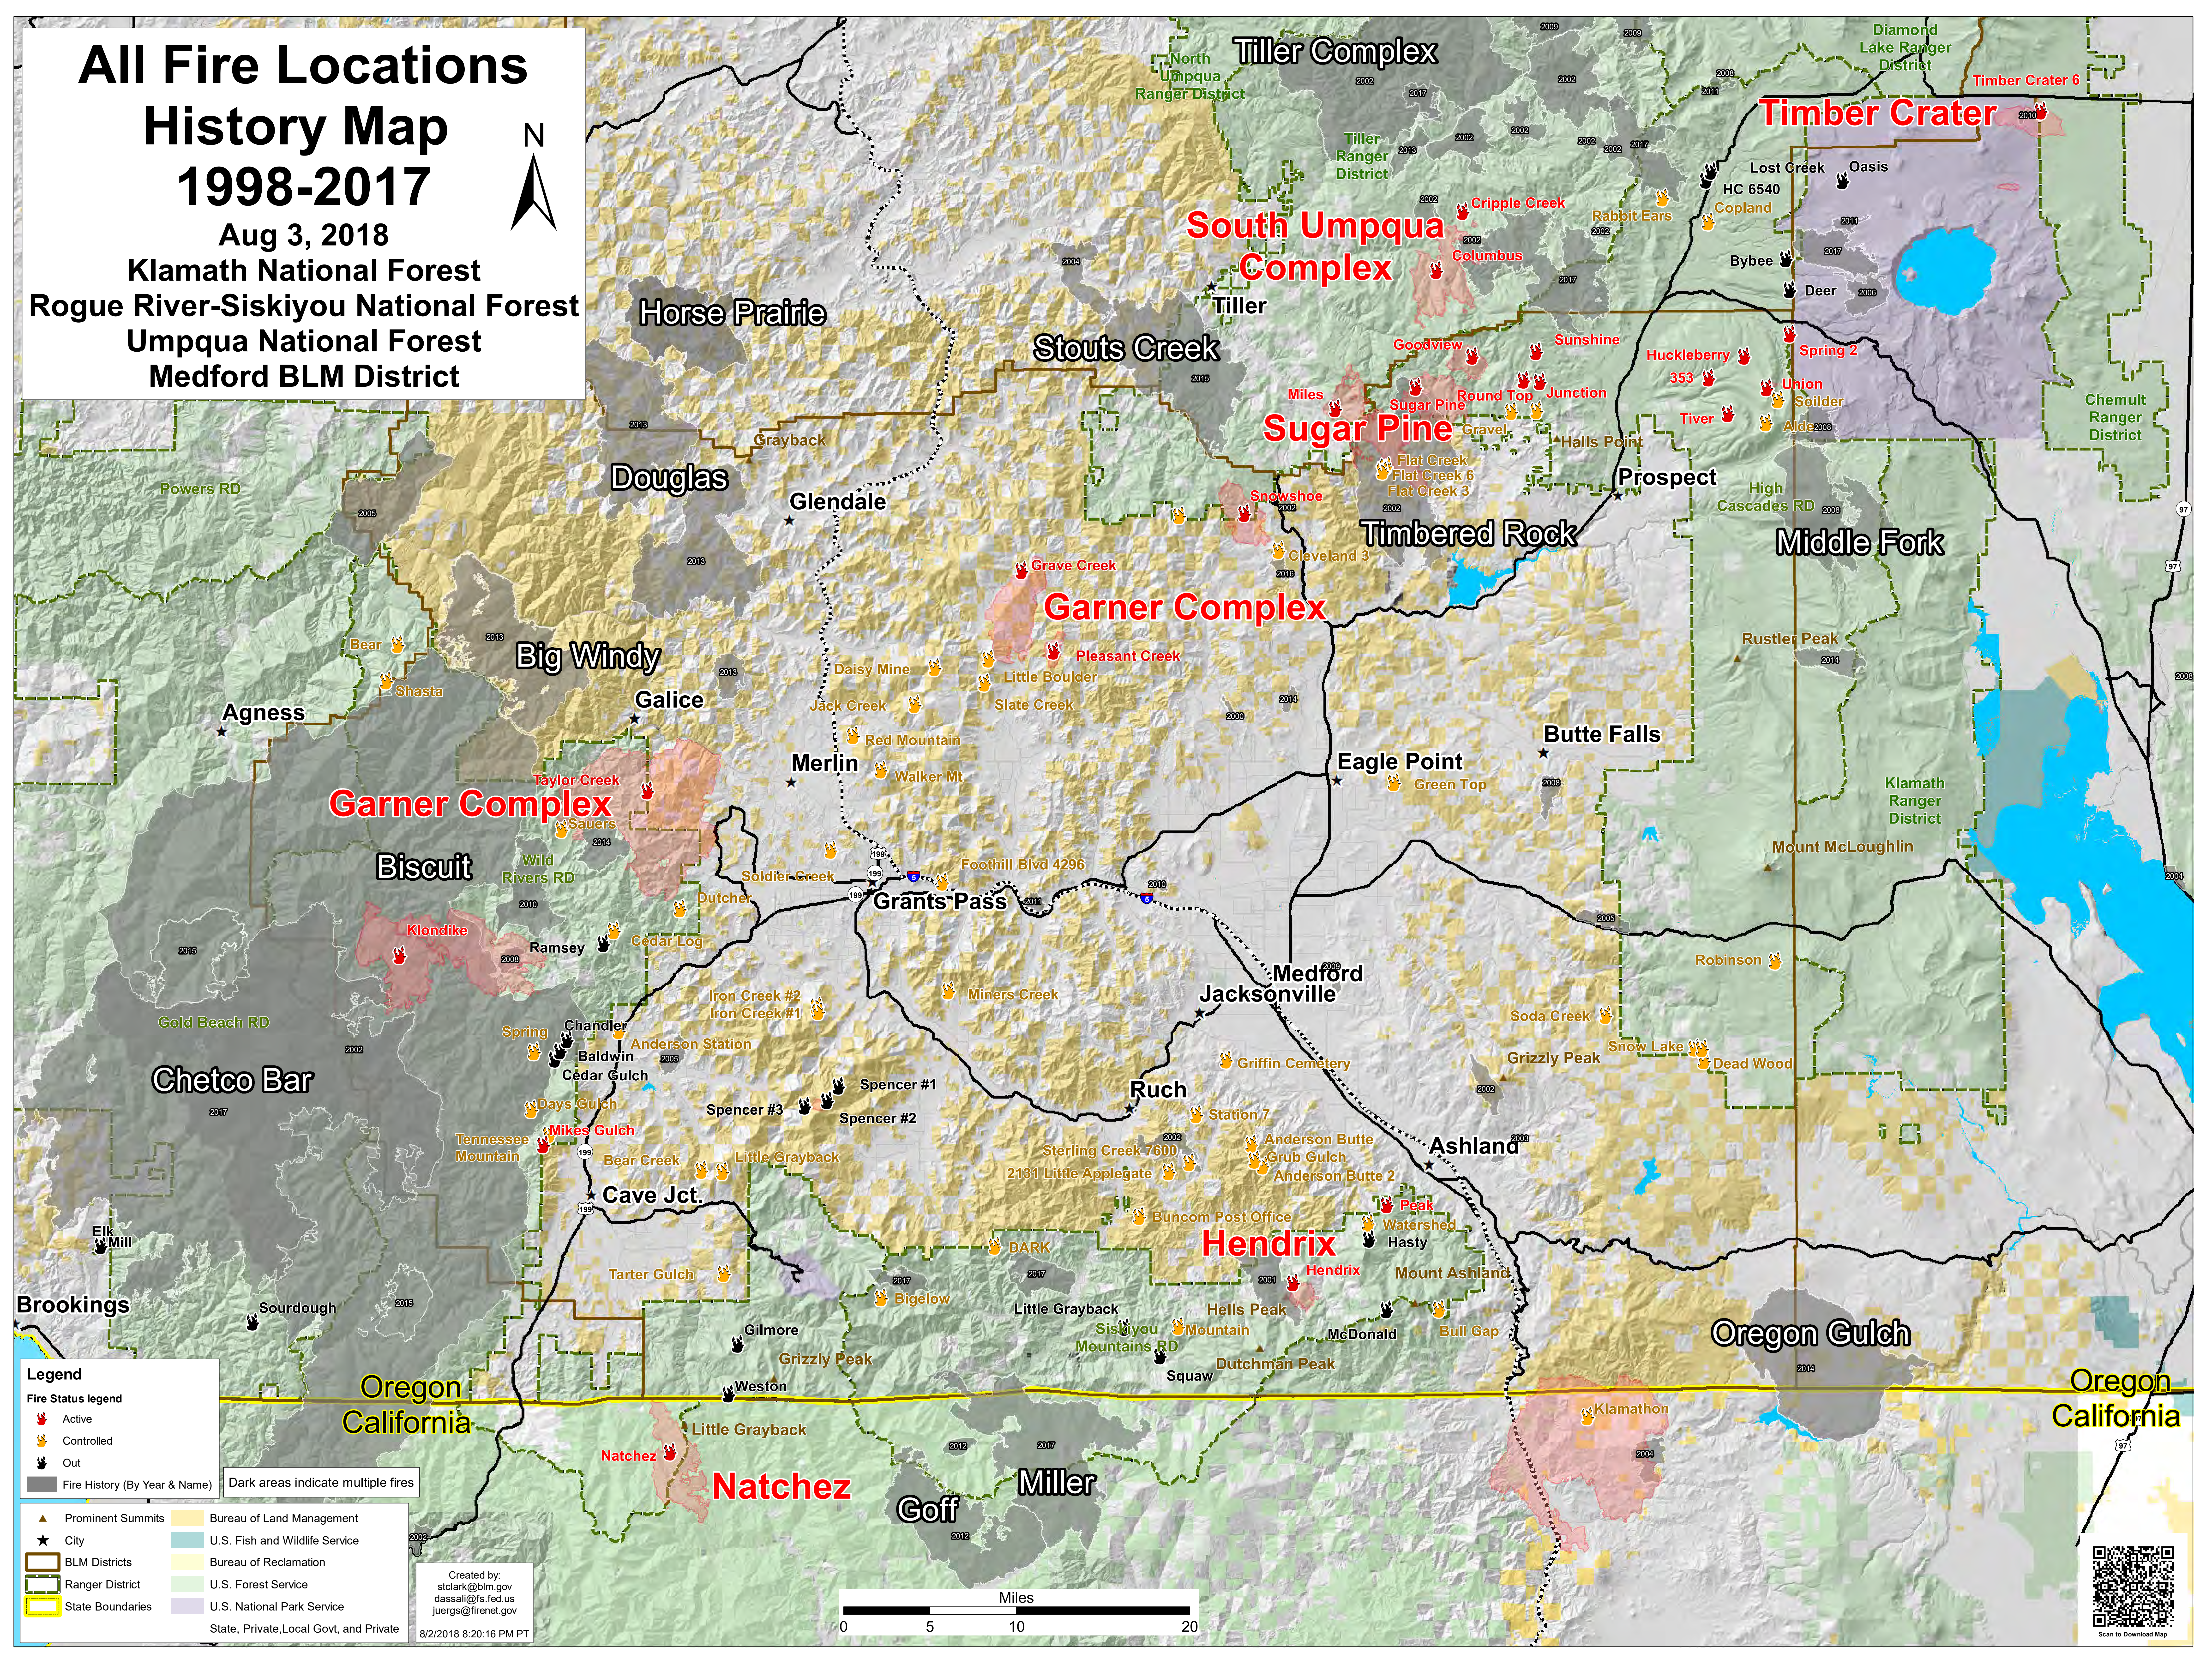

# All Fire Locations History Map 1998-2017

Aug 3, 2018

Klamath National Forest  
Rogue River-Siskiyou National Forest  
Umpqua National Forest  
Medford BLM District

**Legend**

**Fire Status legend**

- Active
- Controlled
- Out
- Fire History (By Year & Name)

Dark areas indicate multiple fires

- Prominent Summits
- City
- BLM Districts
- Ranger District
- State Boundaries
- Bureau of Land Management
- U.S. Fish and Wildlife Service
- Bureau of Reclamation
- U.S. Forest Service
- U.S. National Park Service
- State, Private, Local Govt, and Private