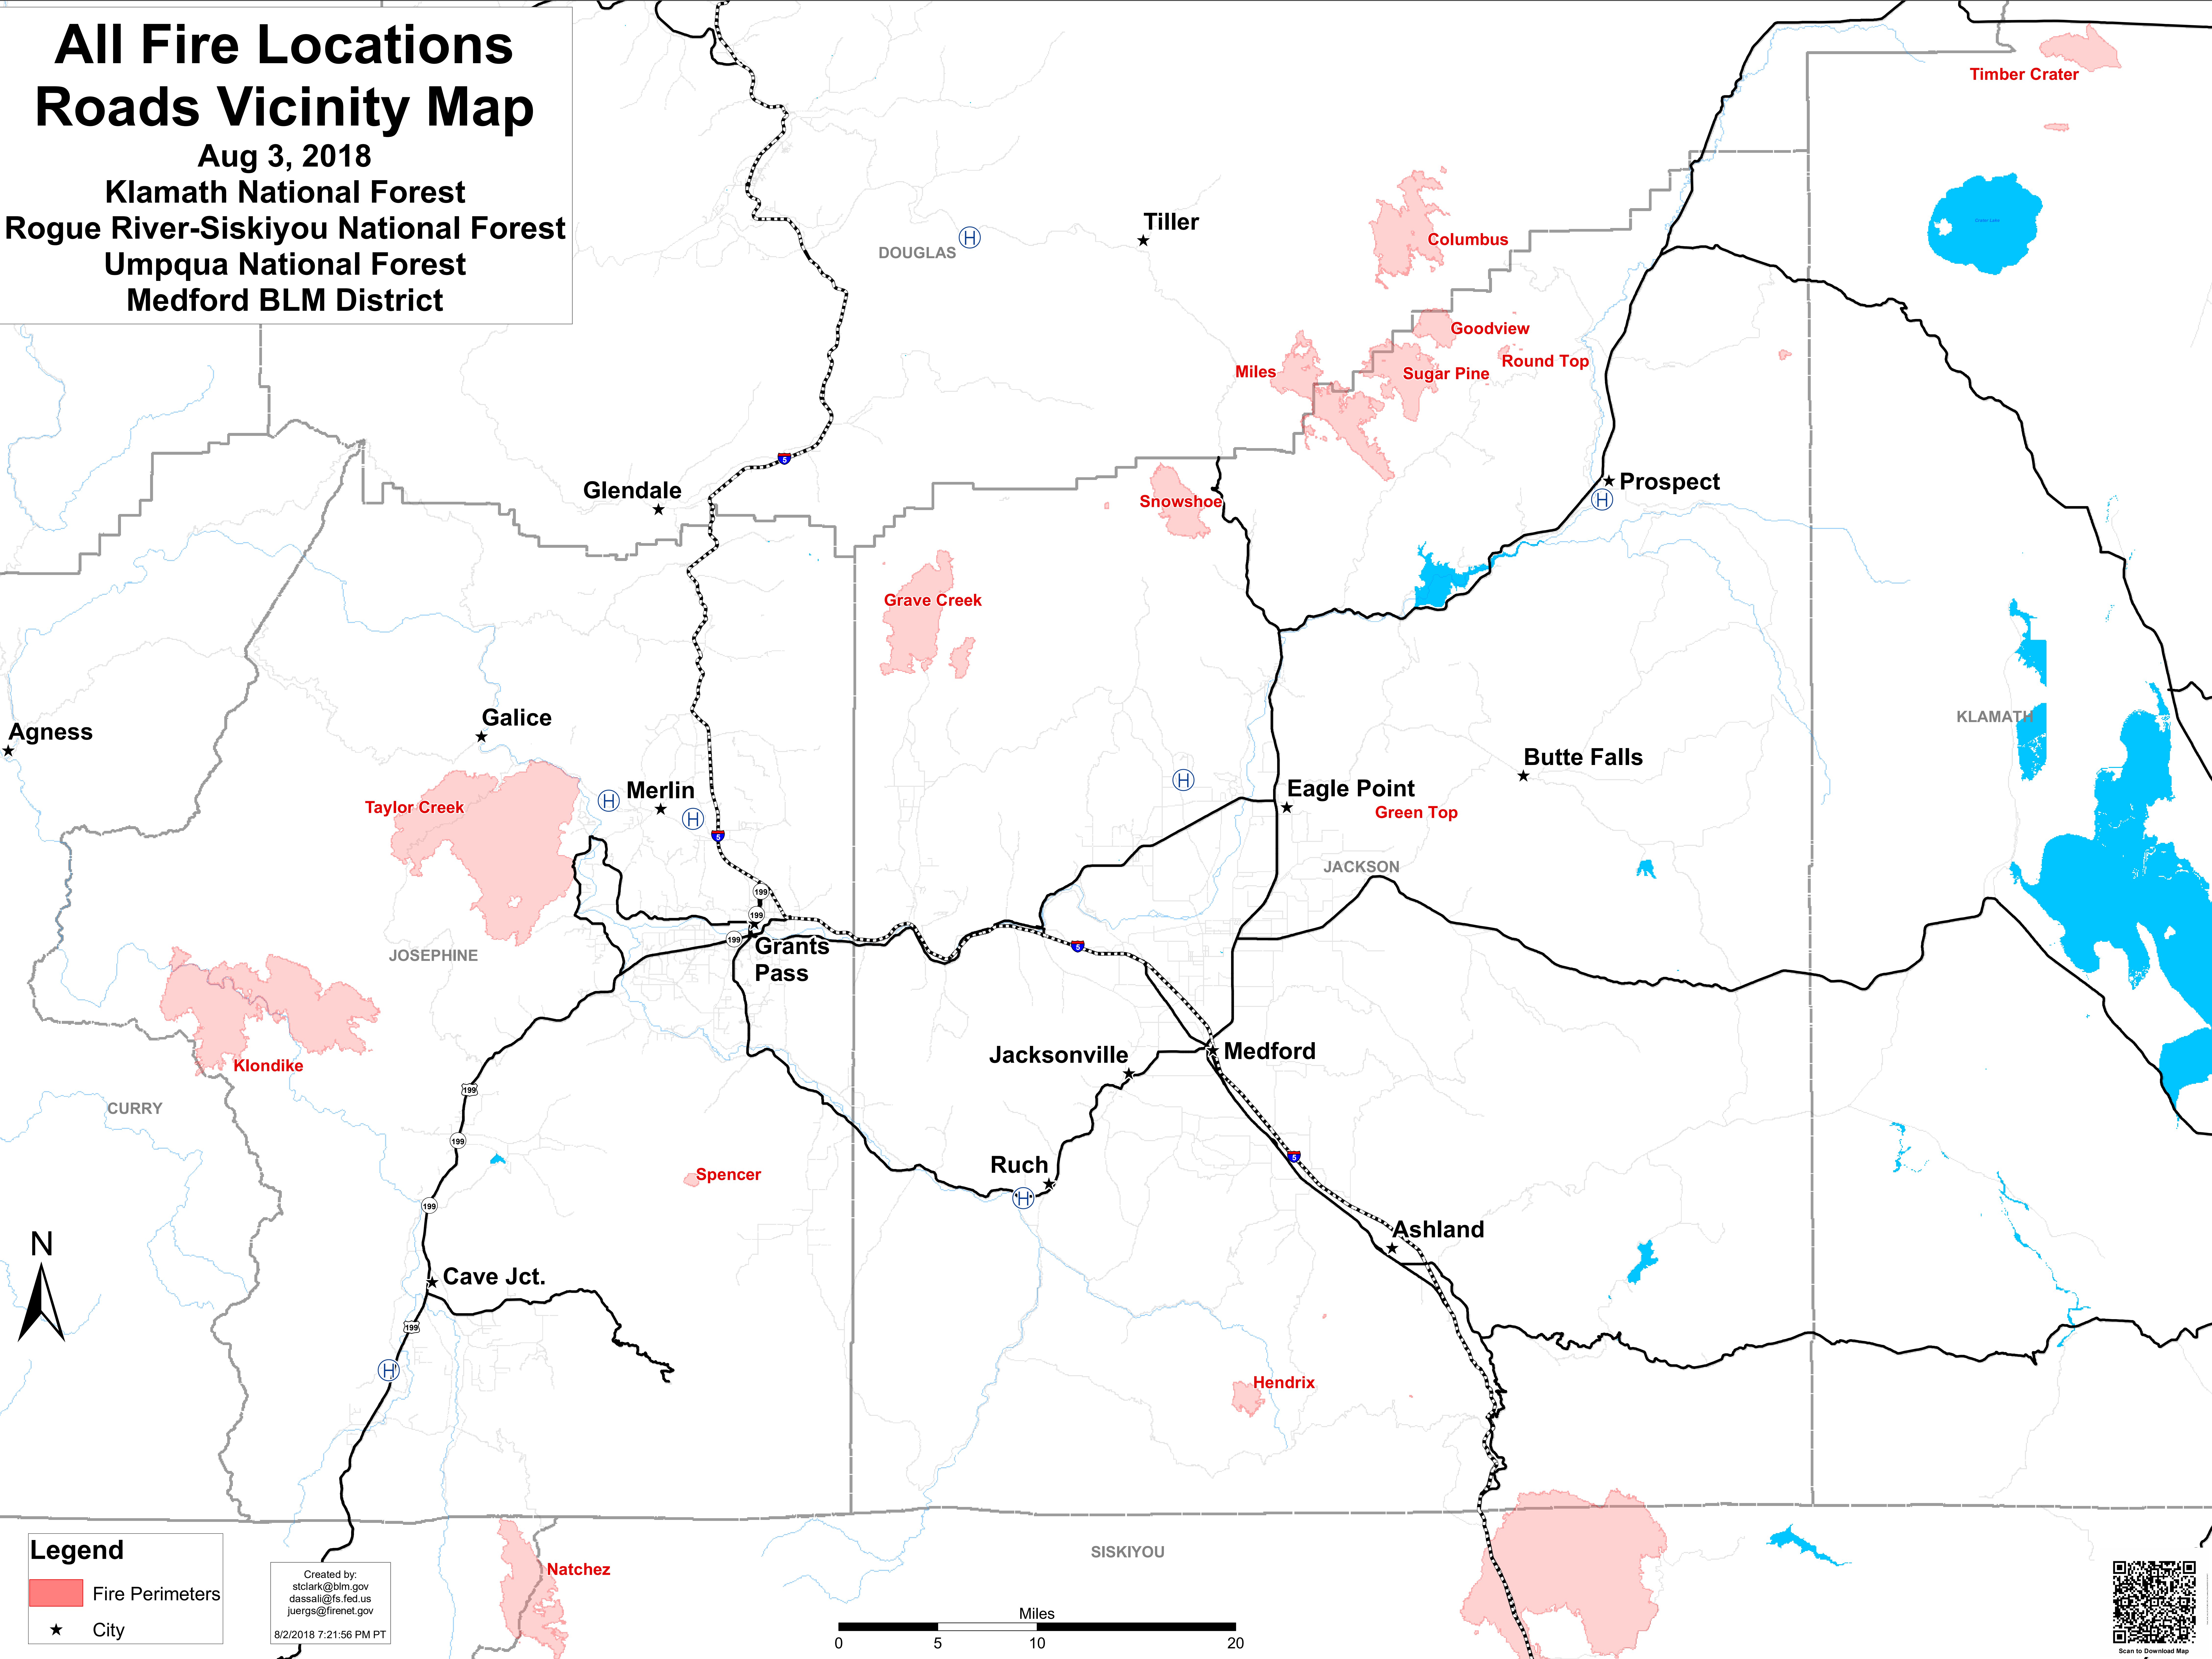

All Fire Locations Roads Vicinity Map

Aug 3, 2018

Klamath National Forest
Rogue River-Siskiyou National Forest
Umpqua National Forest
Medford BLM District

Legend

- Fire Perimeters
- City

Created by:
stclark@blm.gov
dassal@fs.fed.us
juergs@firenet.gov
8/2/2018 7:21:56 PM PT