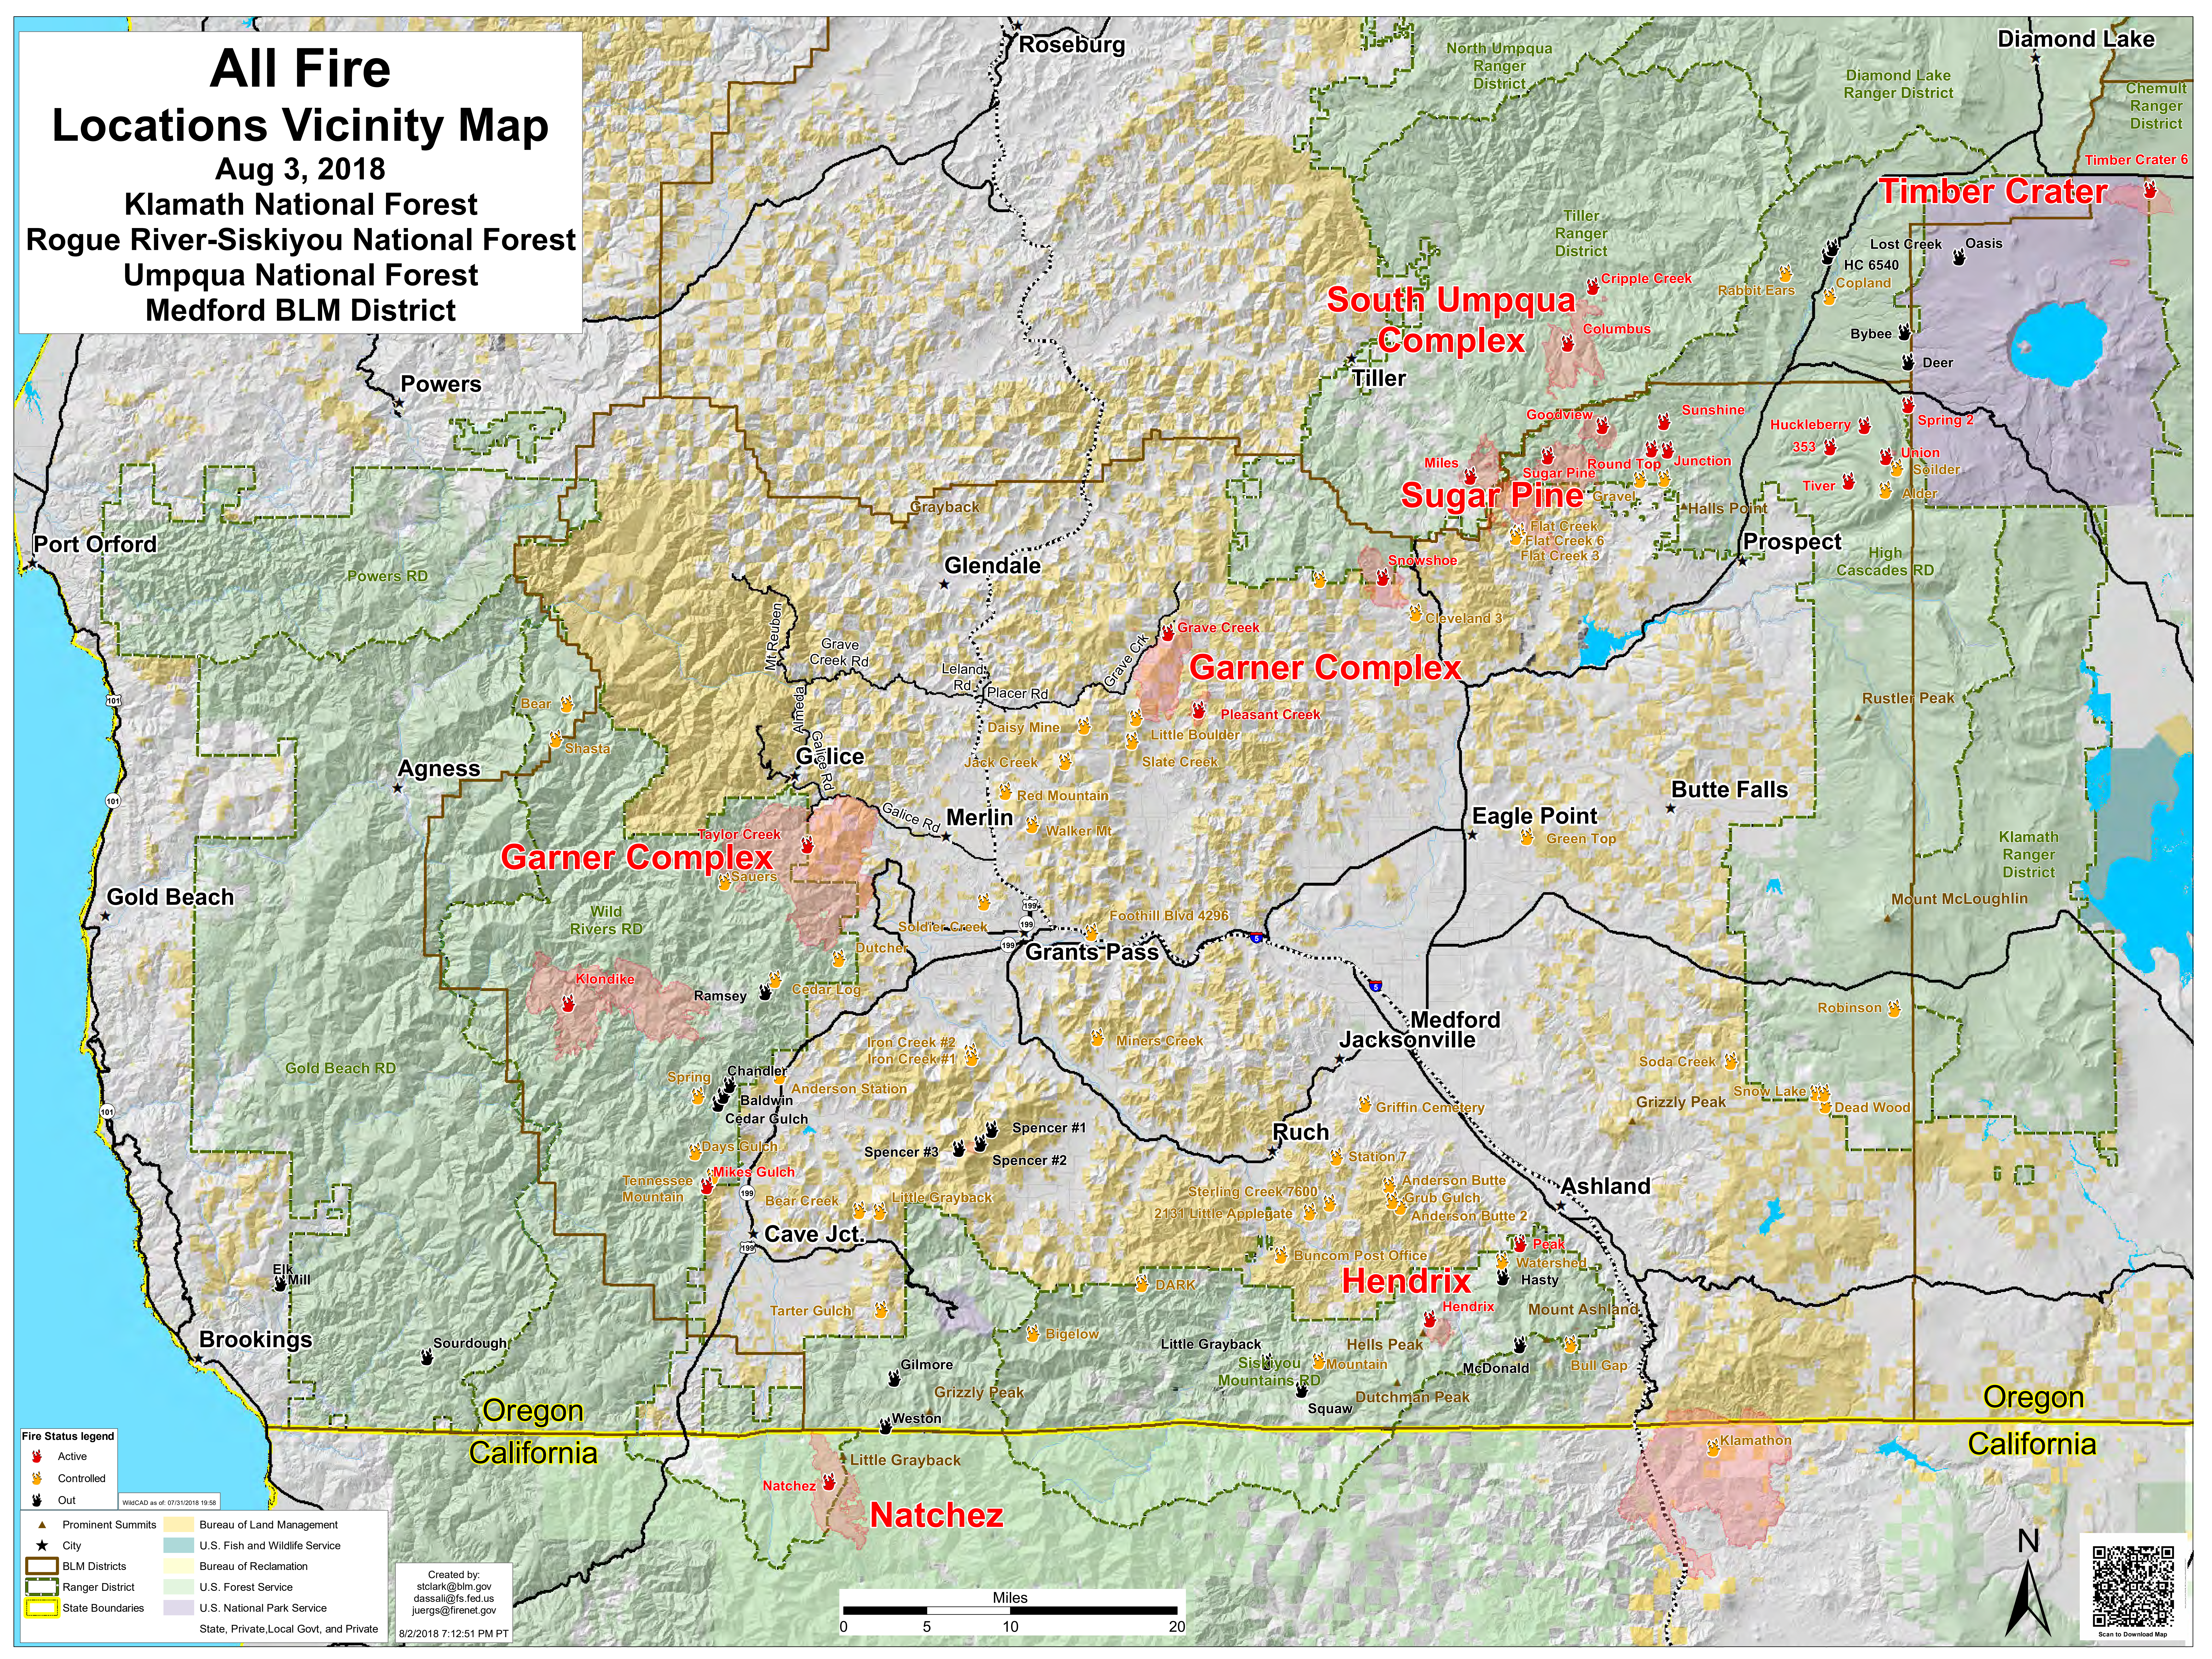

# All Fire Locations Vicinity Map

Aug 3, 2018

Klamath National Forest  
Rogue River-Siskiyou National Forest  
Umpqua National Forest  
Medford BLM District

	Active
	Controlled
	Out

	Prominent Summits		Bureau of Land Management
	City		U.S. Fish and Wildlife Service
	BLM Districts		Bureau of Reclamation
	Ranger District		U.S. Forest Service
	State Boundaries		U.S. National Park Service
			State, Private, Local Govt, and Private