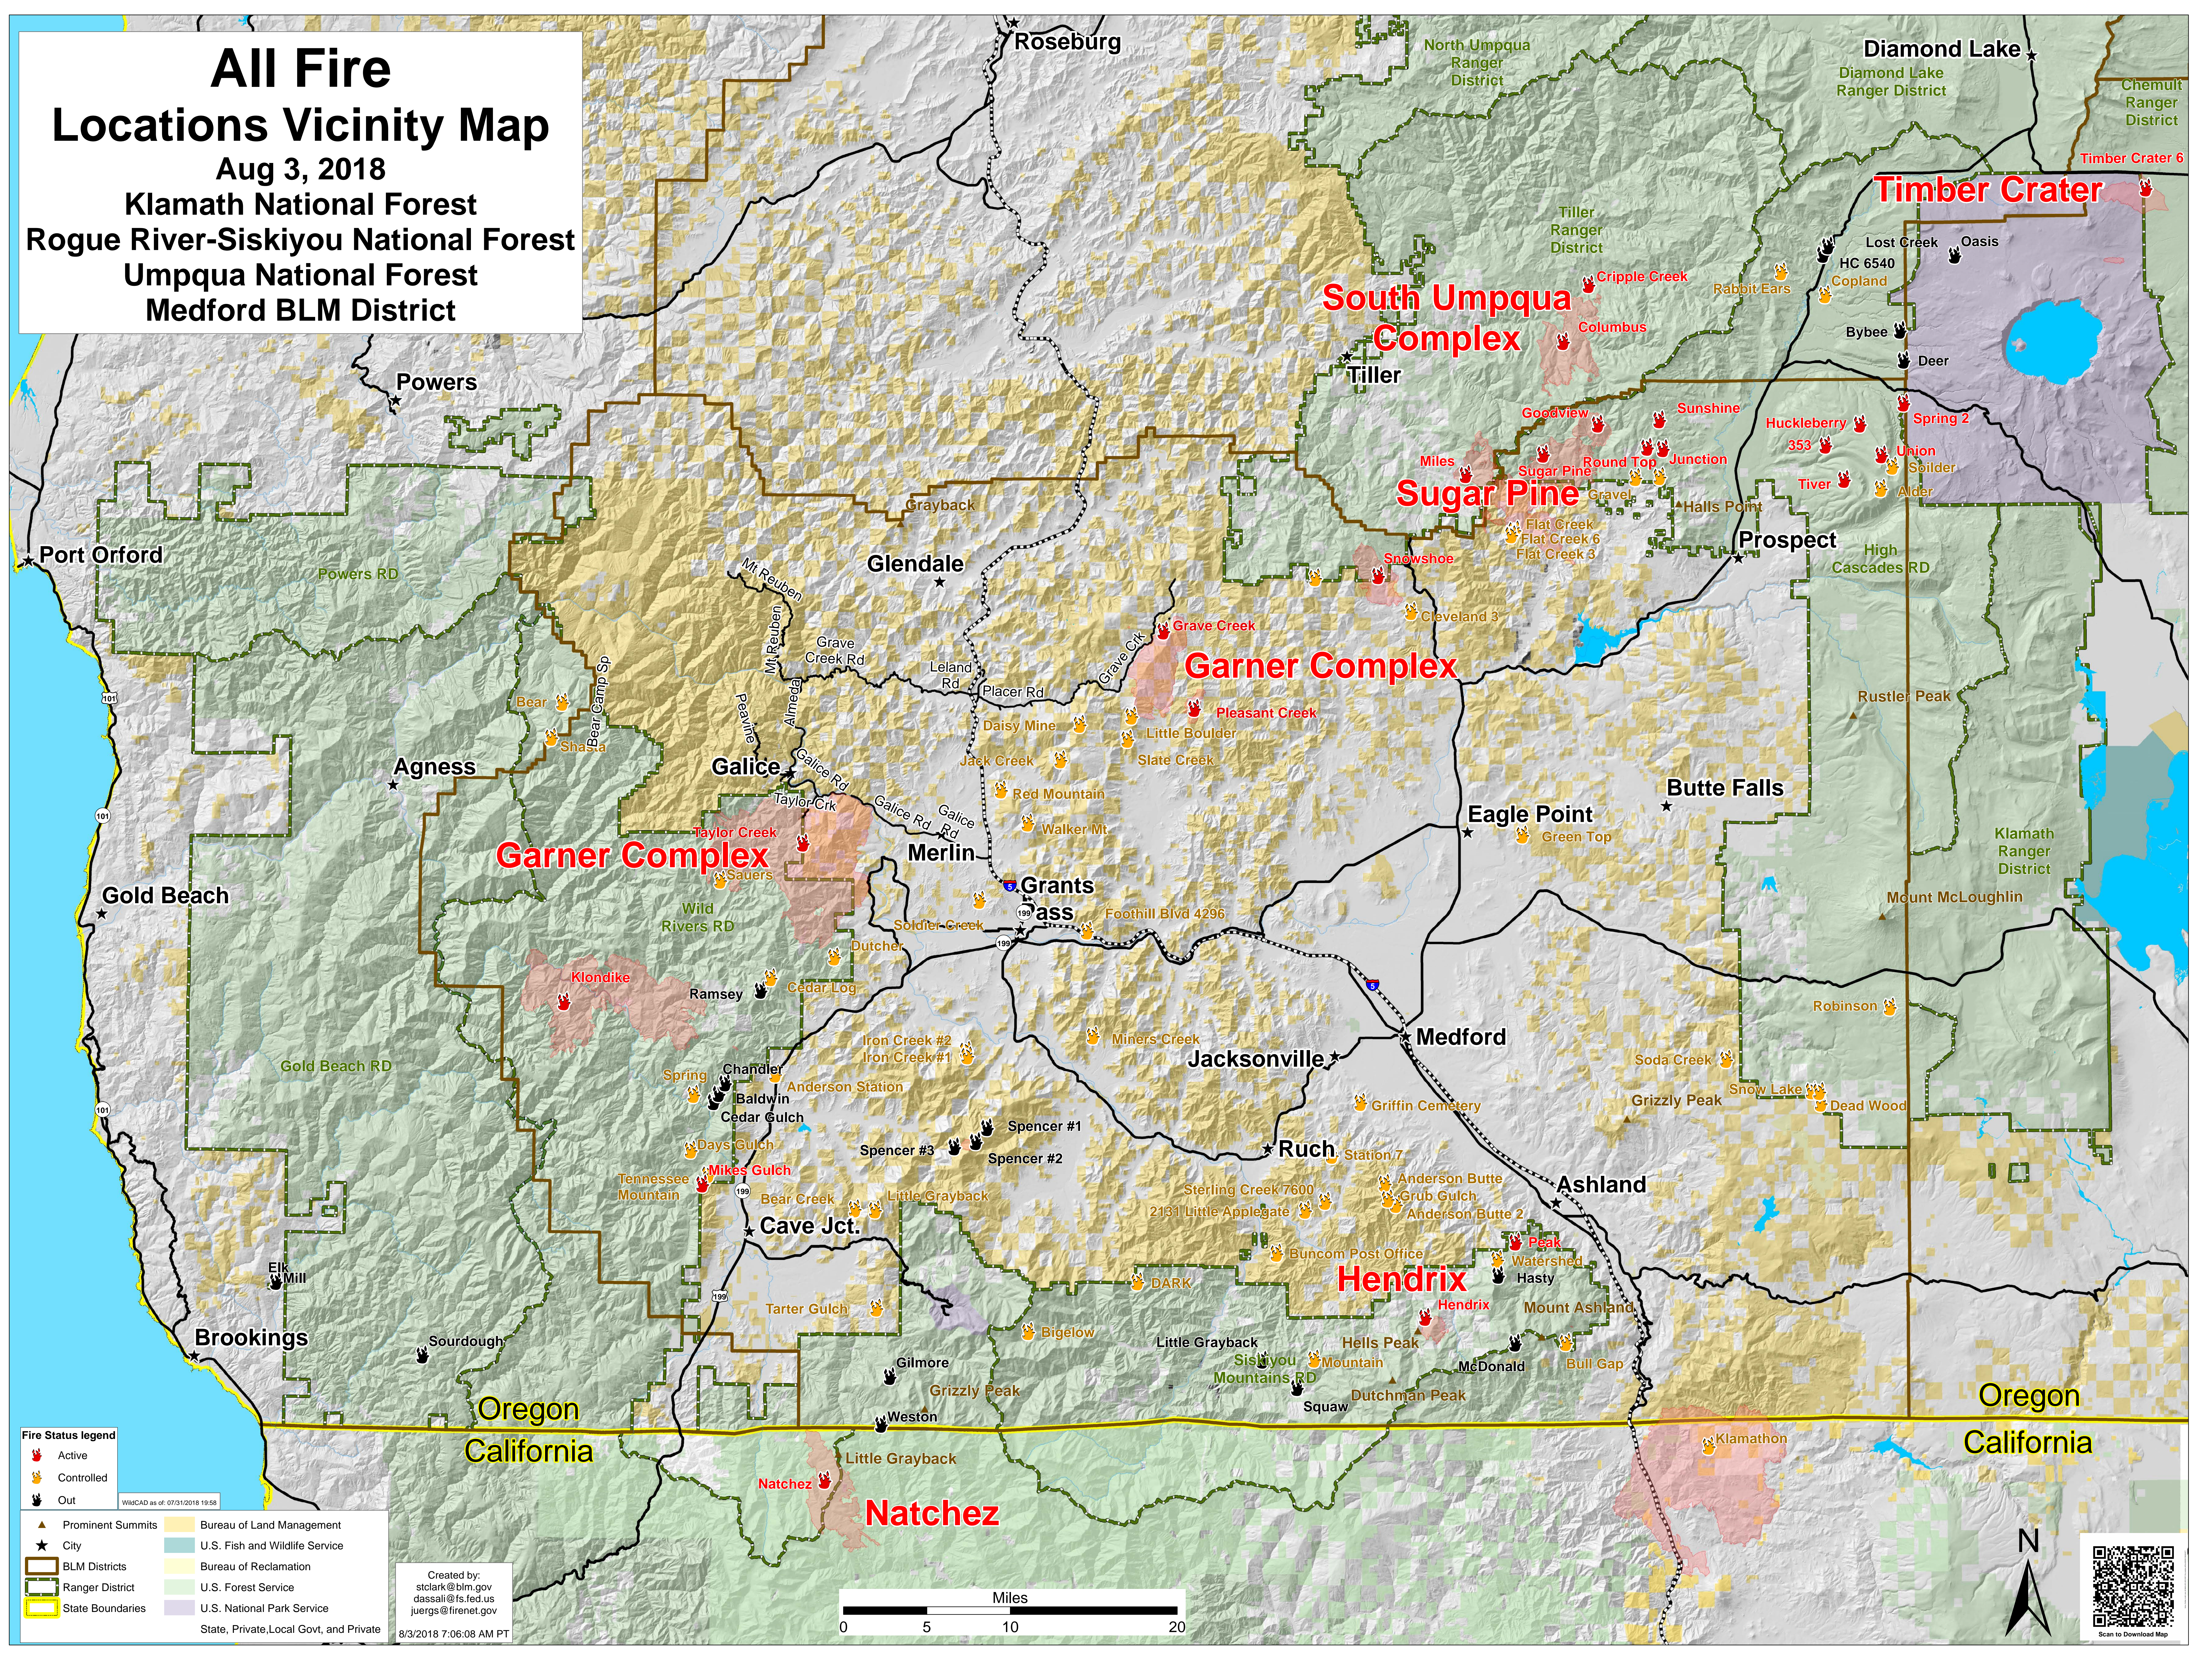

# All Fire Locations Vicinity Map

Aug 3, 2018

Klamath National Forest  
Rogue River-Siskiyou National Forest  
Umpqua National Forest  
Medford BLM District

**Fire Status legend**

- Active
- Controlled
- Out

**Legend**

- Prominent Summits
- City
- BLM Districts
- Ranger District
- State Boundaries
- Bureau of Land Management
- U.S. Fish and Wildlife Service
- Bureau of Reclamation
- U.S. Forest Service
- U.S. National Park Service
- State, Private, Local Govt, and Private