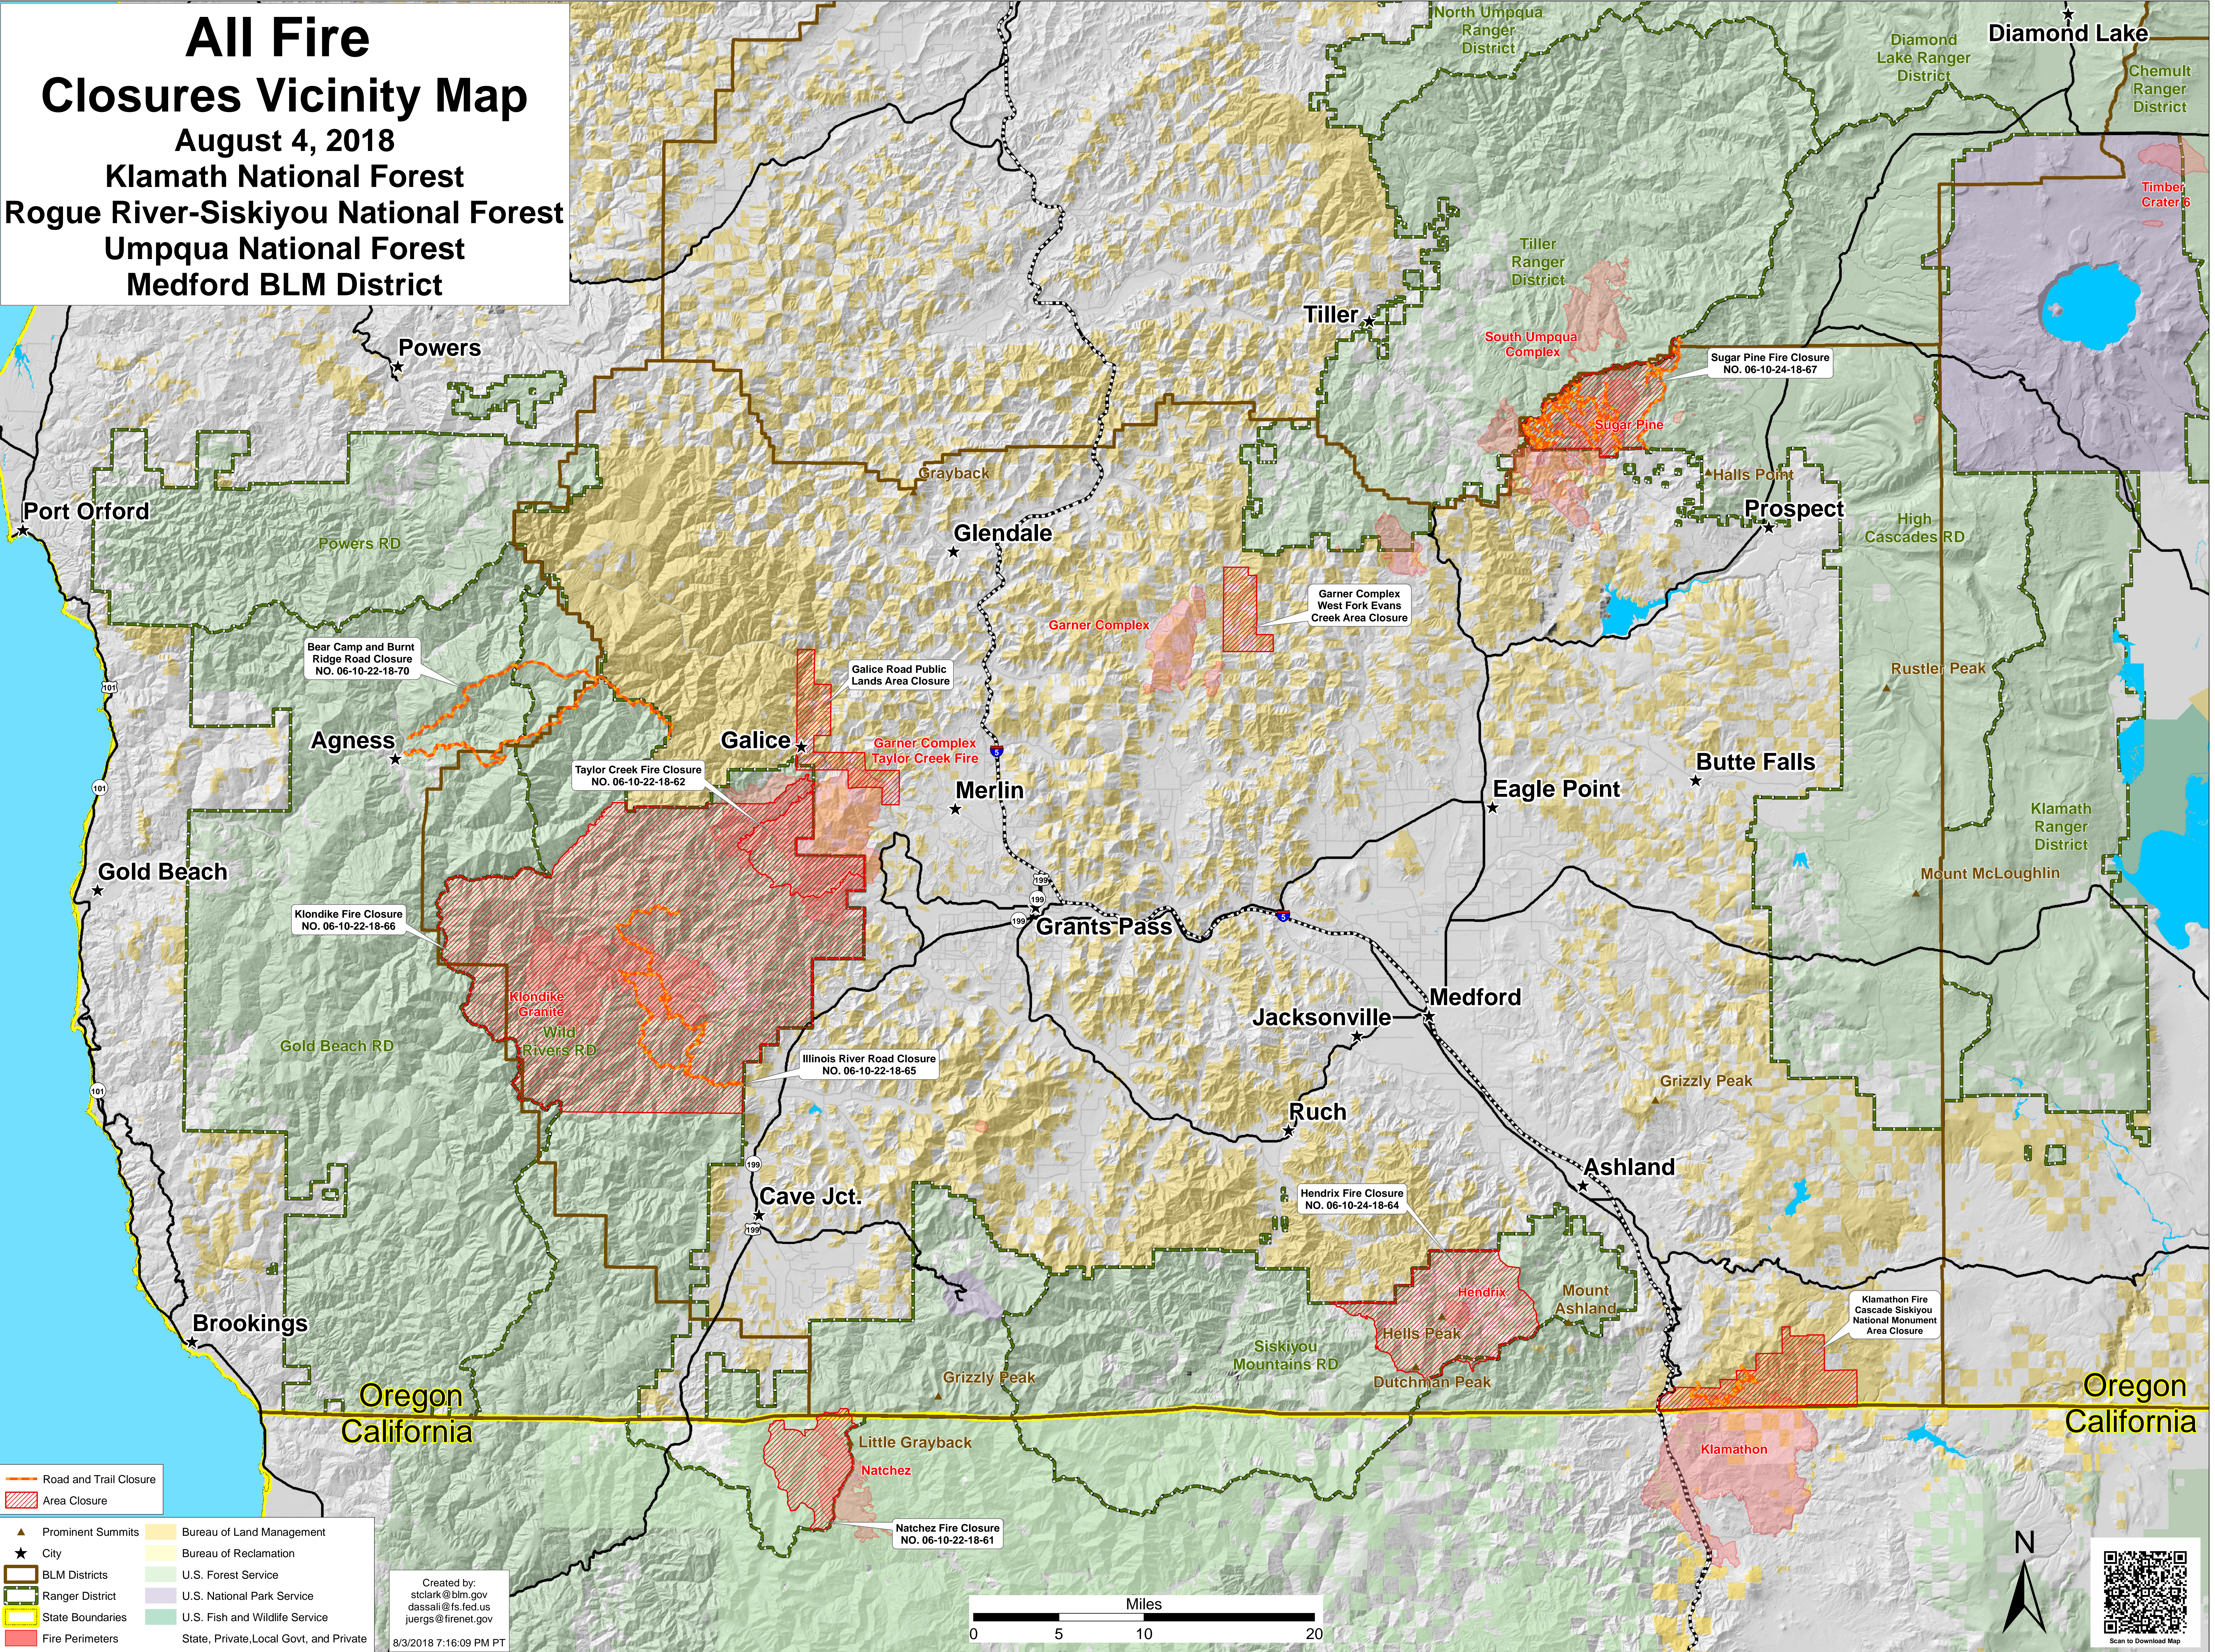

# All Fire Closures Vicinity Map

August 4, 2018

Klamath National Forest  
Rogue River-Siskiyou National Forest  
Umpqua National Forest  
Medford BLM District

Legend:

- Road and Trail Closure
- Area Closure
- Prominent Summits
- City
- BLM Districts
- Ranger District
- State Boundaries
- Fire Perimeters
- Bureau of Land Management
- Bureau of Reclamation
- U.S. Forest Service
- U.S. National Park Service
- U.S. Fish and Wildlife Service
- State, Private, Local Govt, and Private