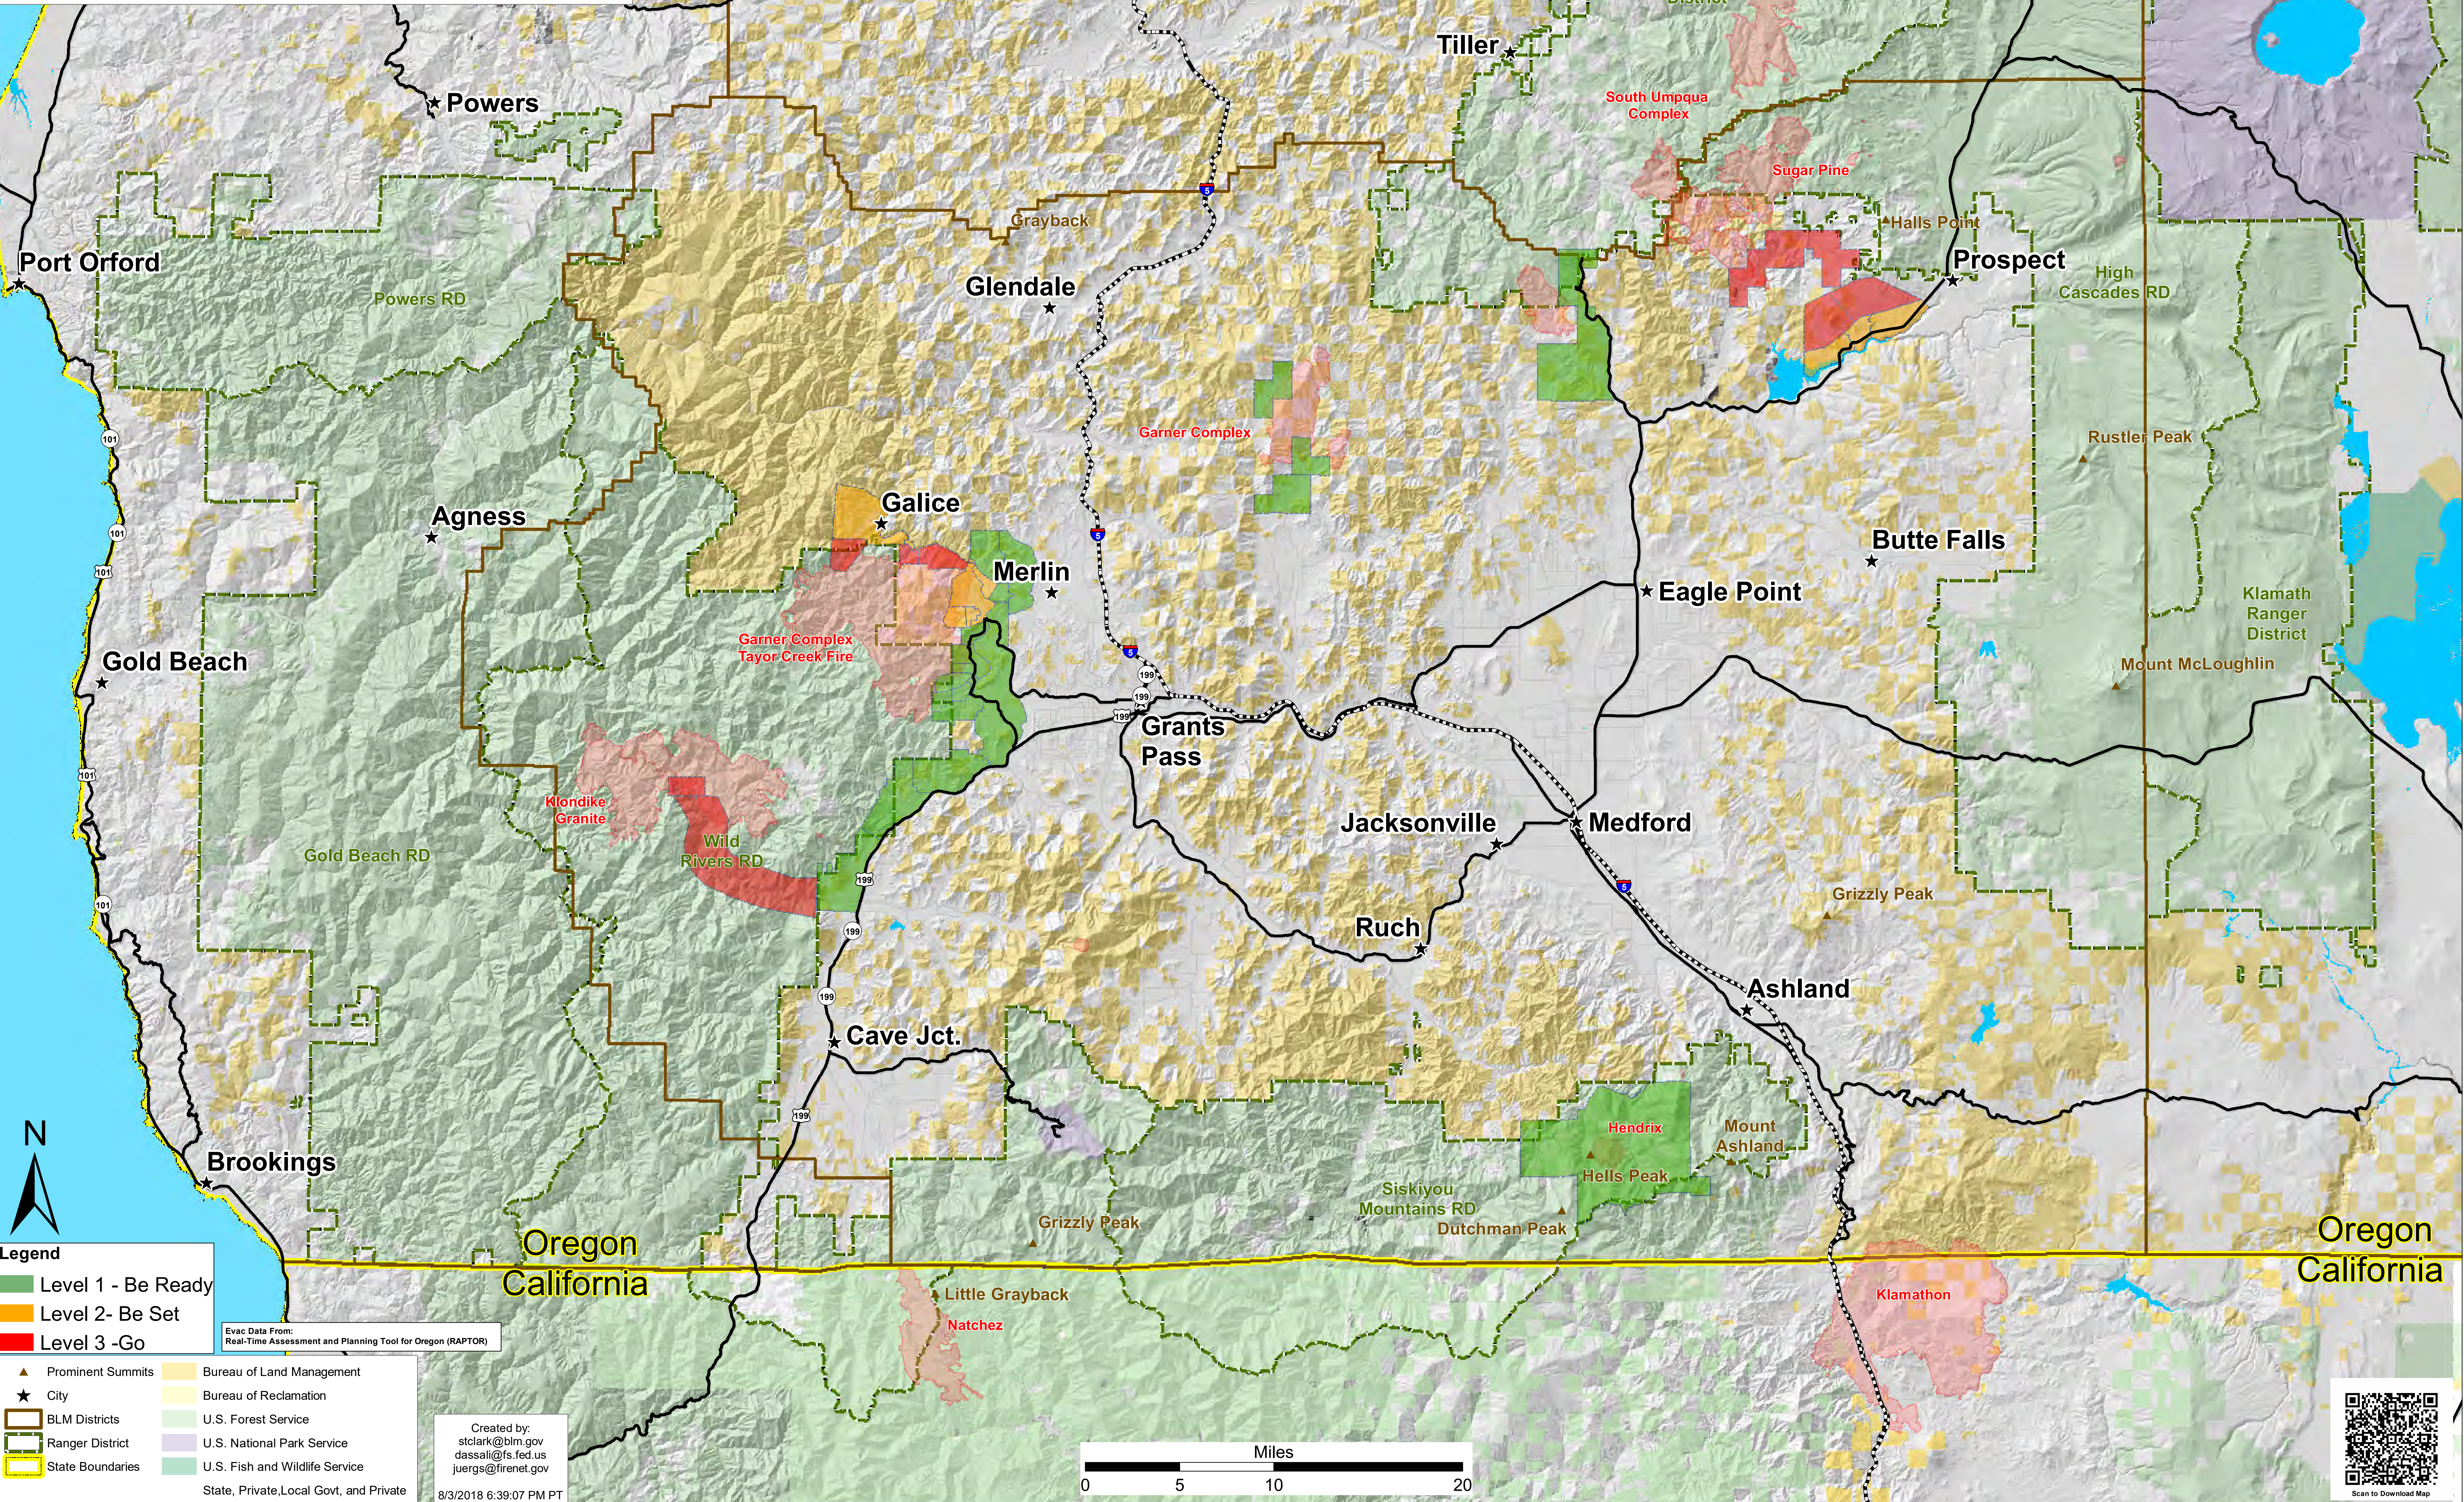

# Southern Oregon Fire Evacuation Map

Aug 4, 2018

Klamath National Forest  
Rogue River-Siskiyou National Forest  
Umpqua National Forest  
Medford BLM District

- Legend**
- Level 1 - Be Ready
  - Level 2 - Be Set
  - Level 3 -Go

- Prominent Summits
- City
- BLM Districts
- Ranger District
- State Boundaries
- Bureau of Land Management
- Bureau of Reclamation
- U.S. Forest Service
- U.S. National Park Service
- U.S. Fish and Wildlife Service
- State, Private, Local Govt, and Private