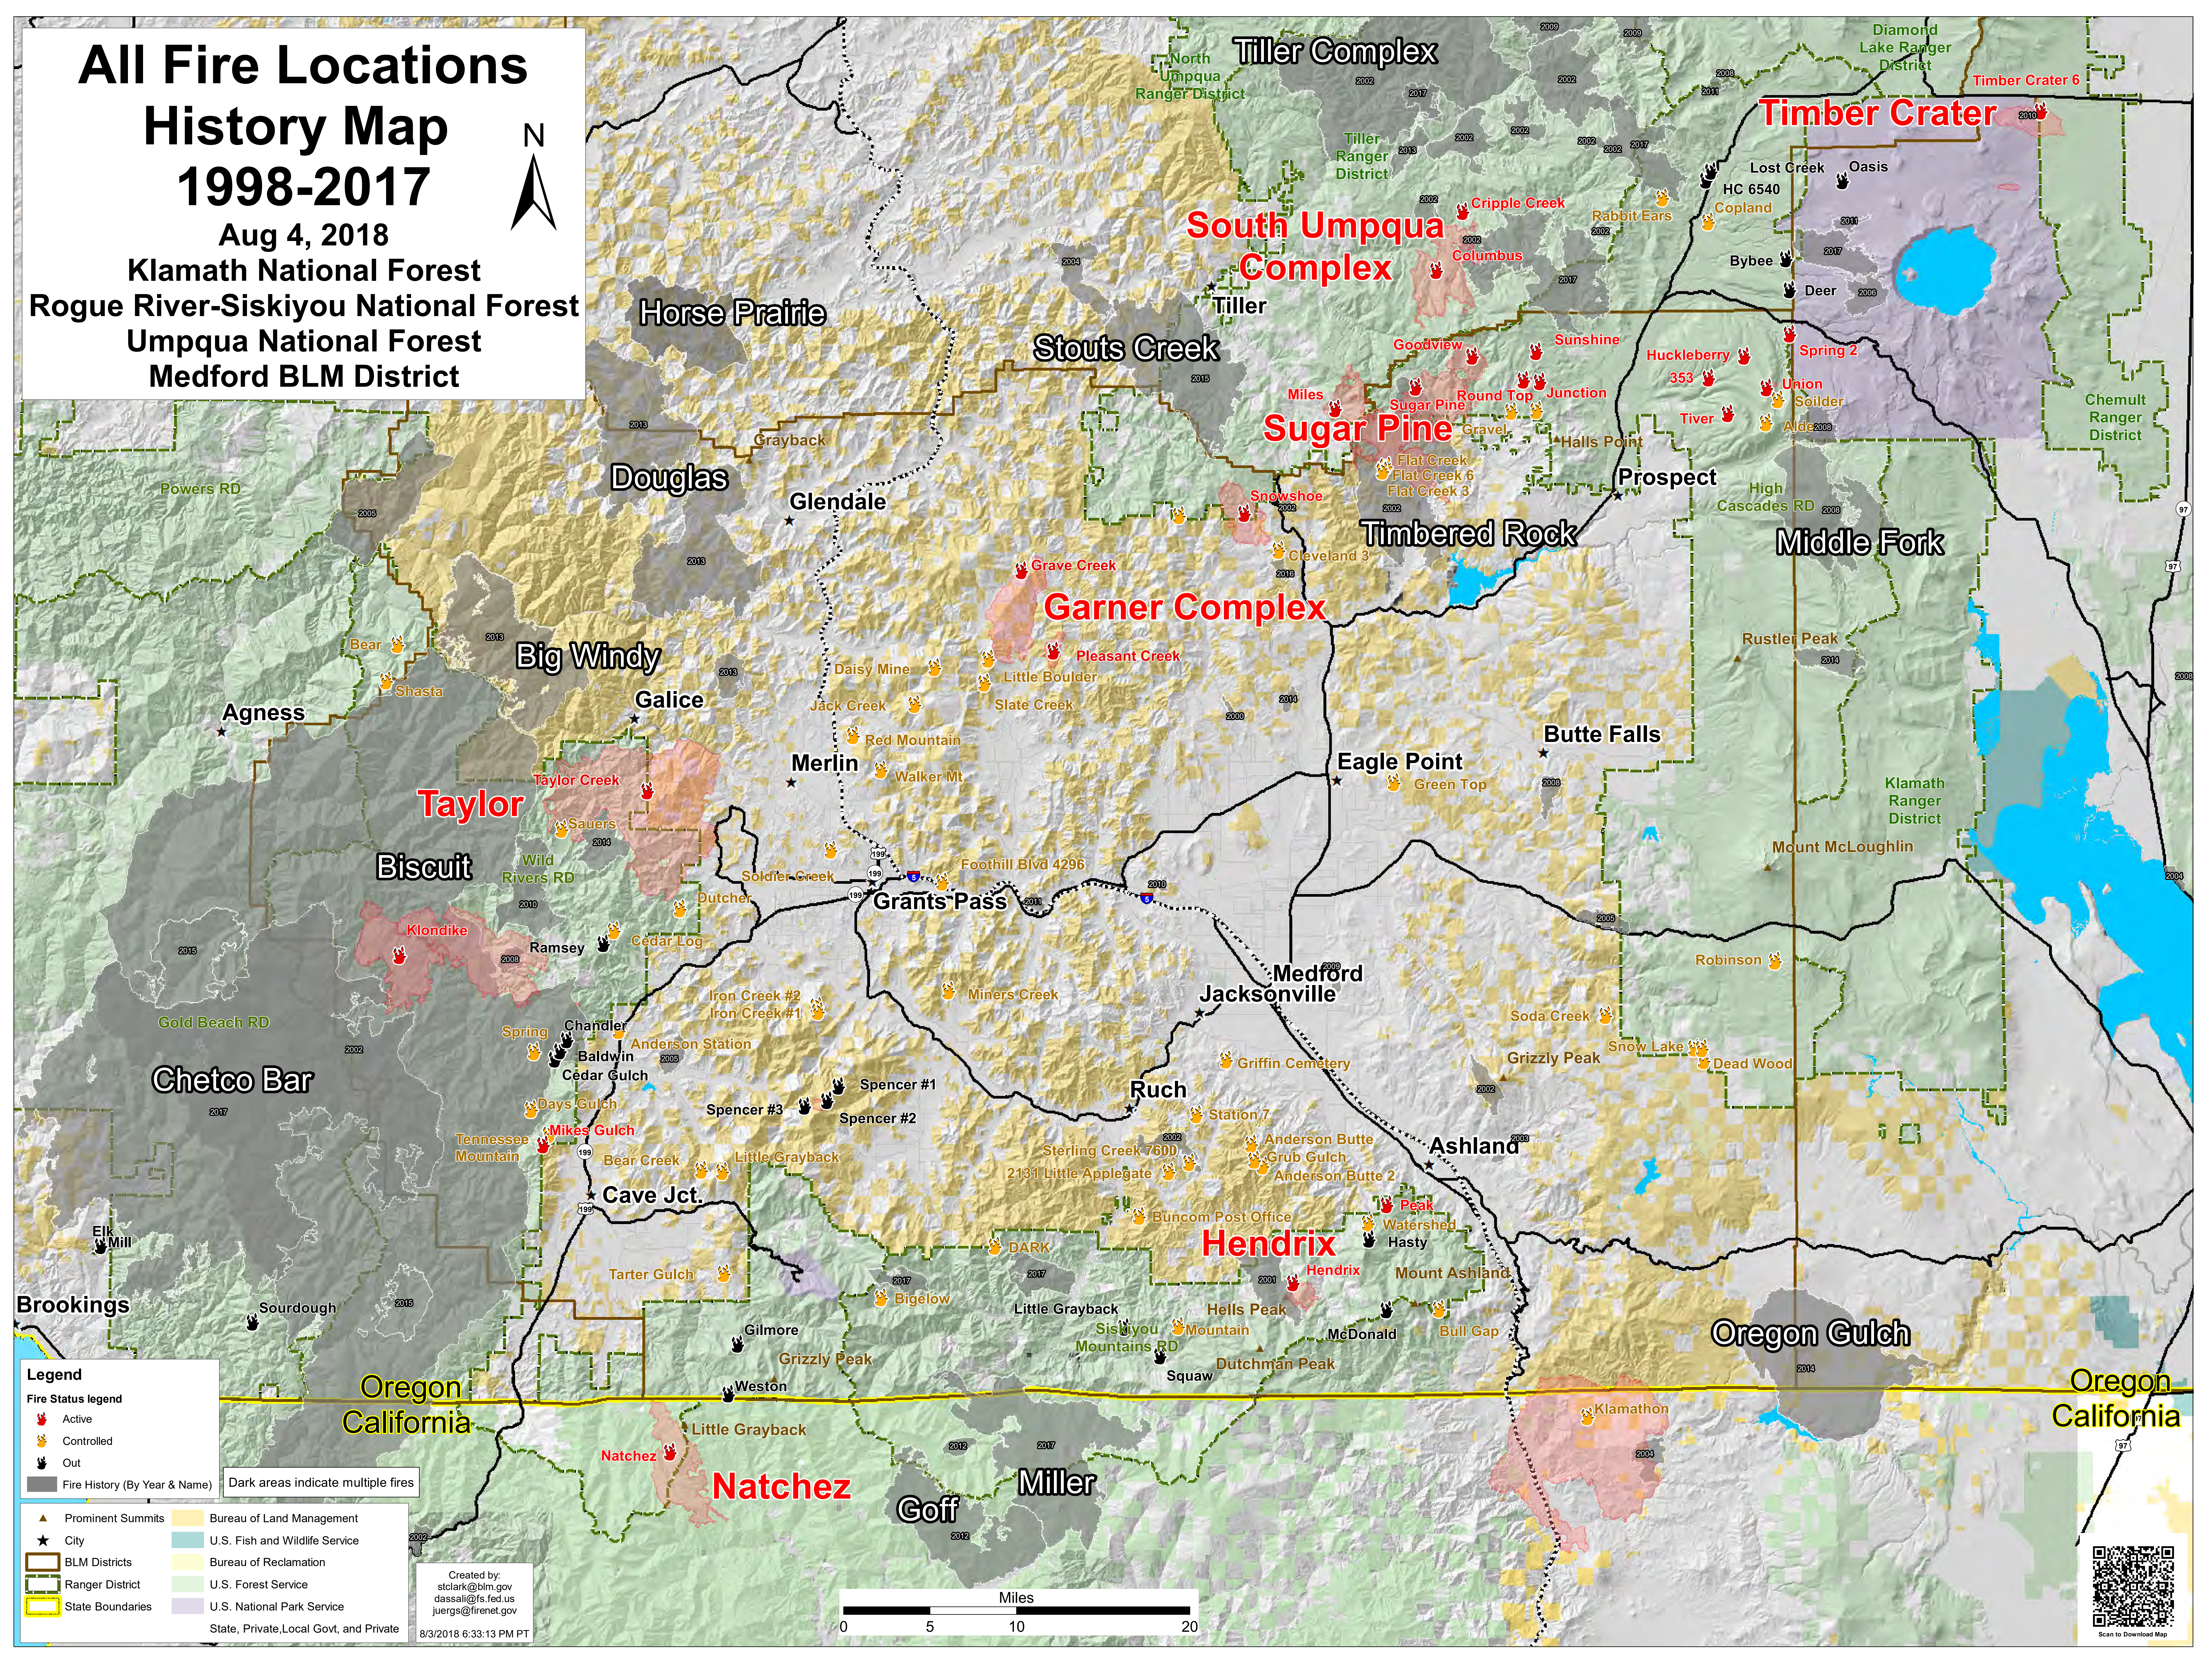

# All Fire Locations History Map 1998-2017

Aug 4, 2018

Klamath National Forest  
Rogue River-Siskiyou National Forest  
Umpqua National Forest  
Medford BLM District

**Legend**

**Fire Status legend**

- Active
- Controlled
- Out
- Fire History (By Year & Name) Dark areas indicate multiple fires

- Prominent Summits
- City
- BLM Districts
- Ranger District
- State Boundaries
- Bureau of Land Management
- U.S. Fish and Wildlife Service
- Bureau of Reclamation
- U.S. Forest Service
- U.S. National Park Service
- State, Private, Local Govt, and Private