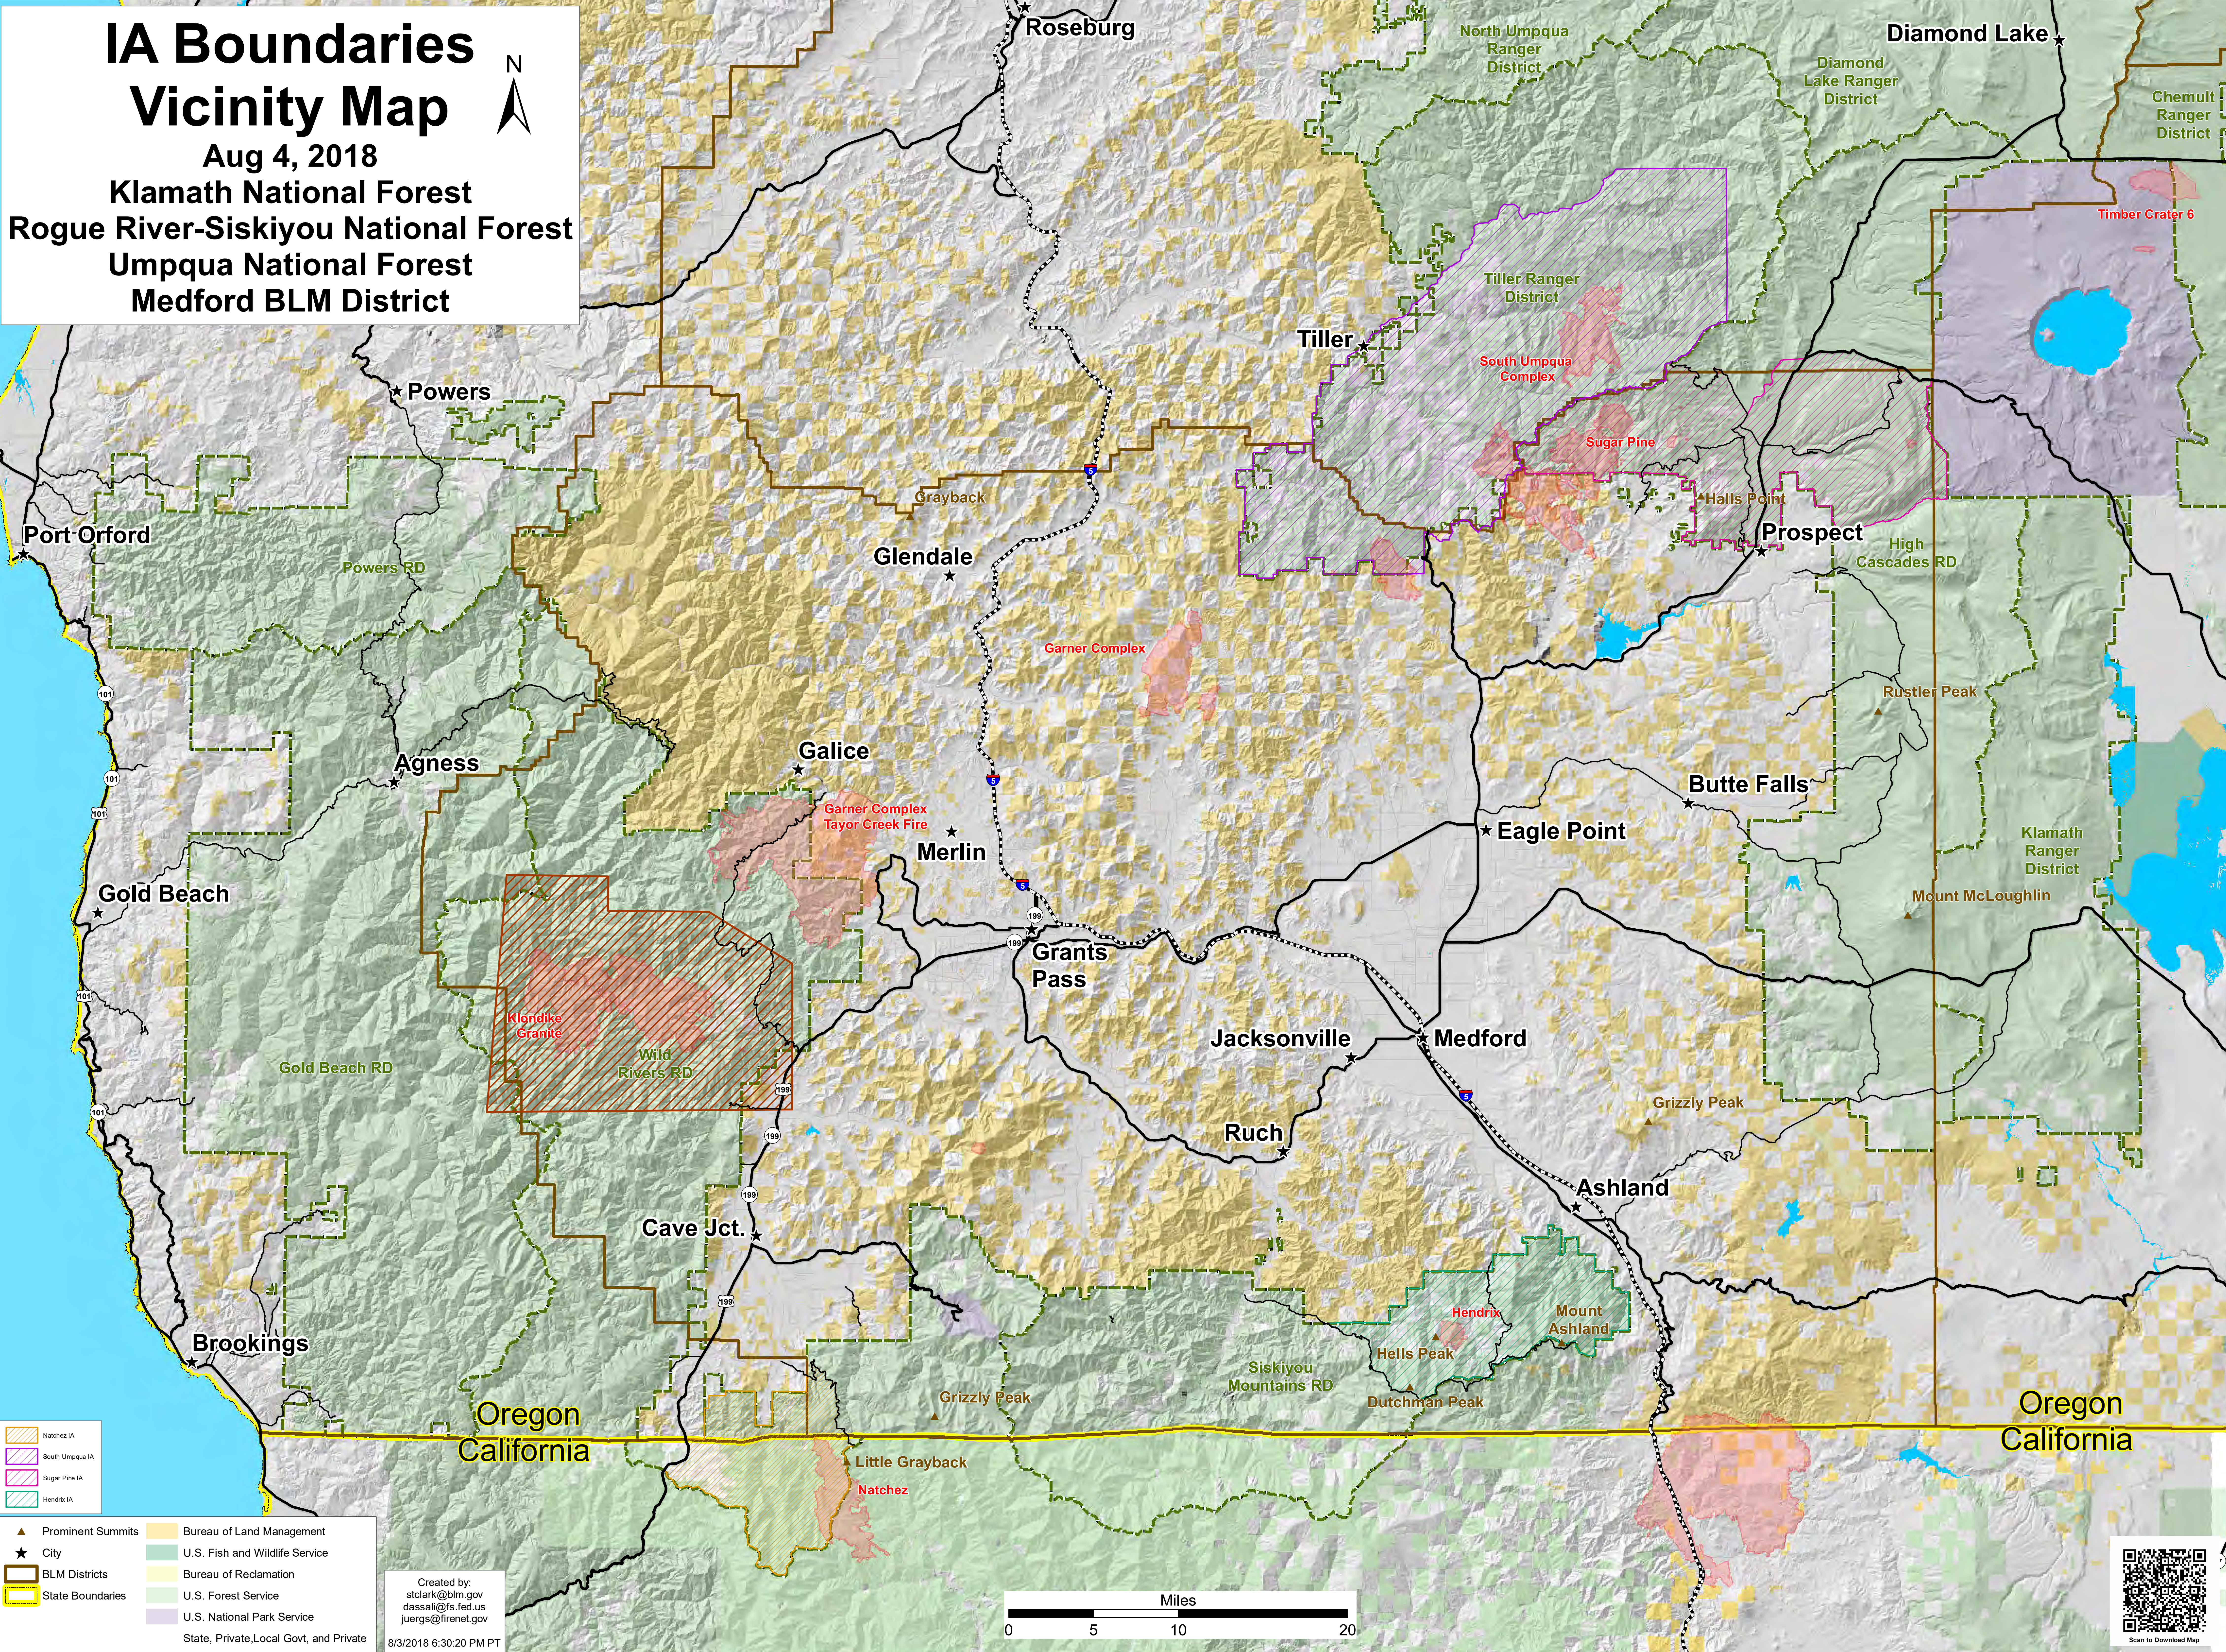

IA Boundaries Vicinity Map

Aug 4, 2018

Klamath National Forest
Rogue River-Siskiyou National Forest
Umpqua National Forest
Medford BLM District

Natchez IA	Bureau of Land Management
South Umpqua IA	U.S. Fish and Wildlife Service
Sugar Pine IA	Bureau of Reclamation
Hendrix IA	U.S. Forest Service
Prominent Summits	U.S. National Park Service
City	State, Private, Local Govt, and Private
BLM Districts	
State Boundaries	