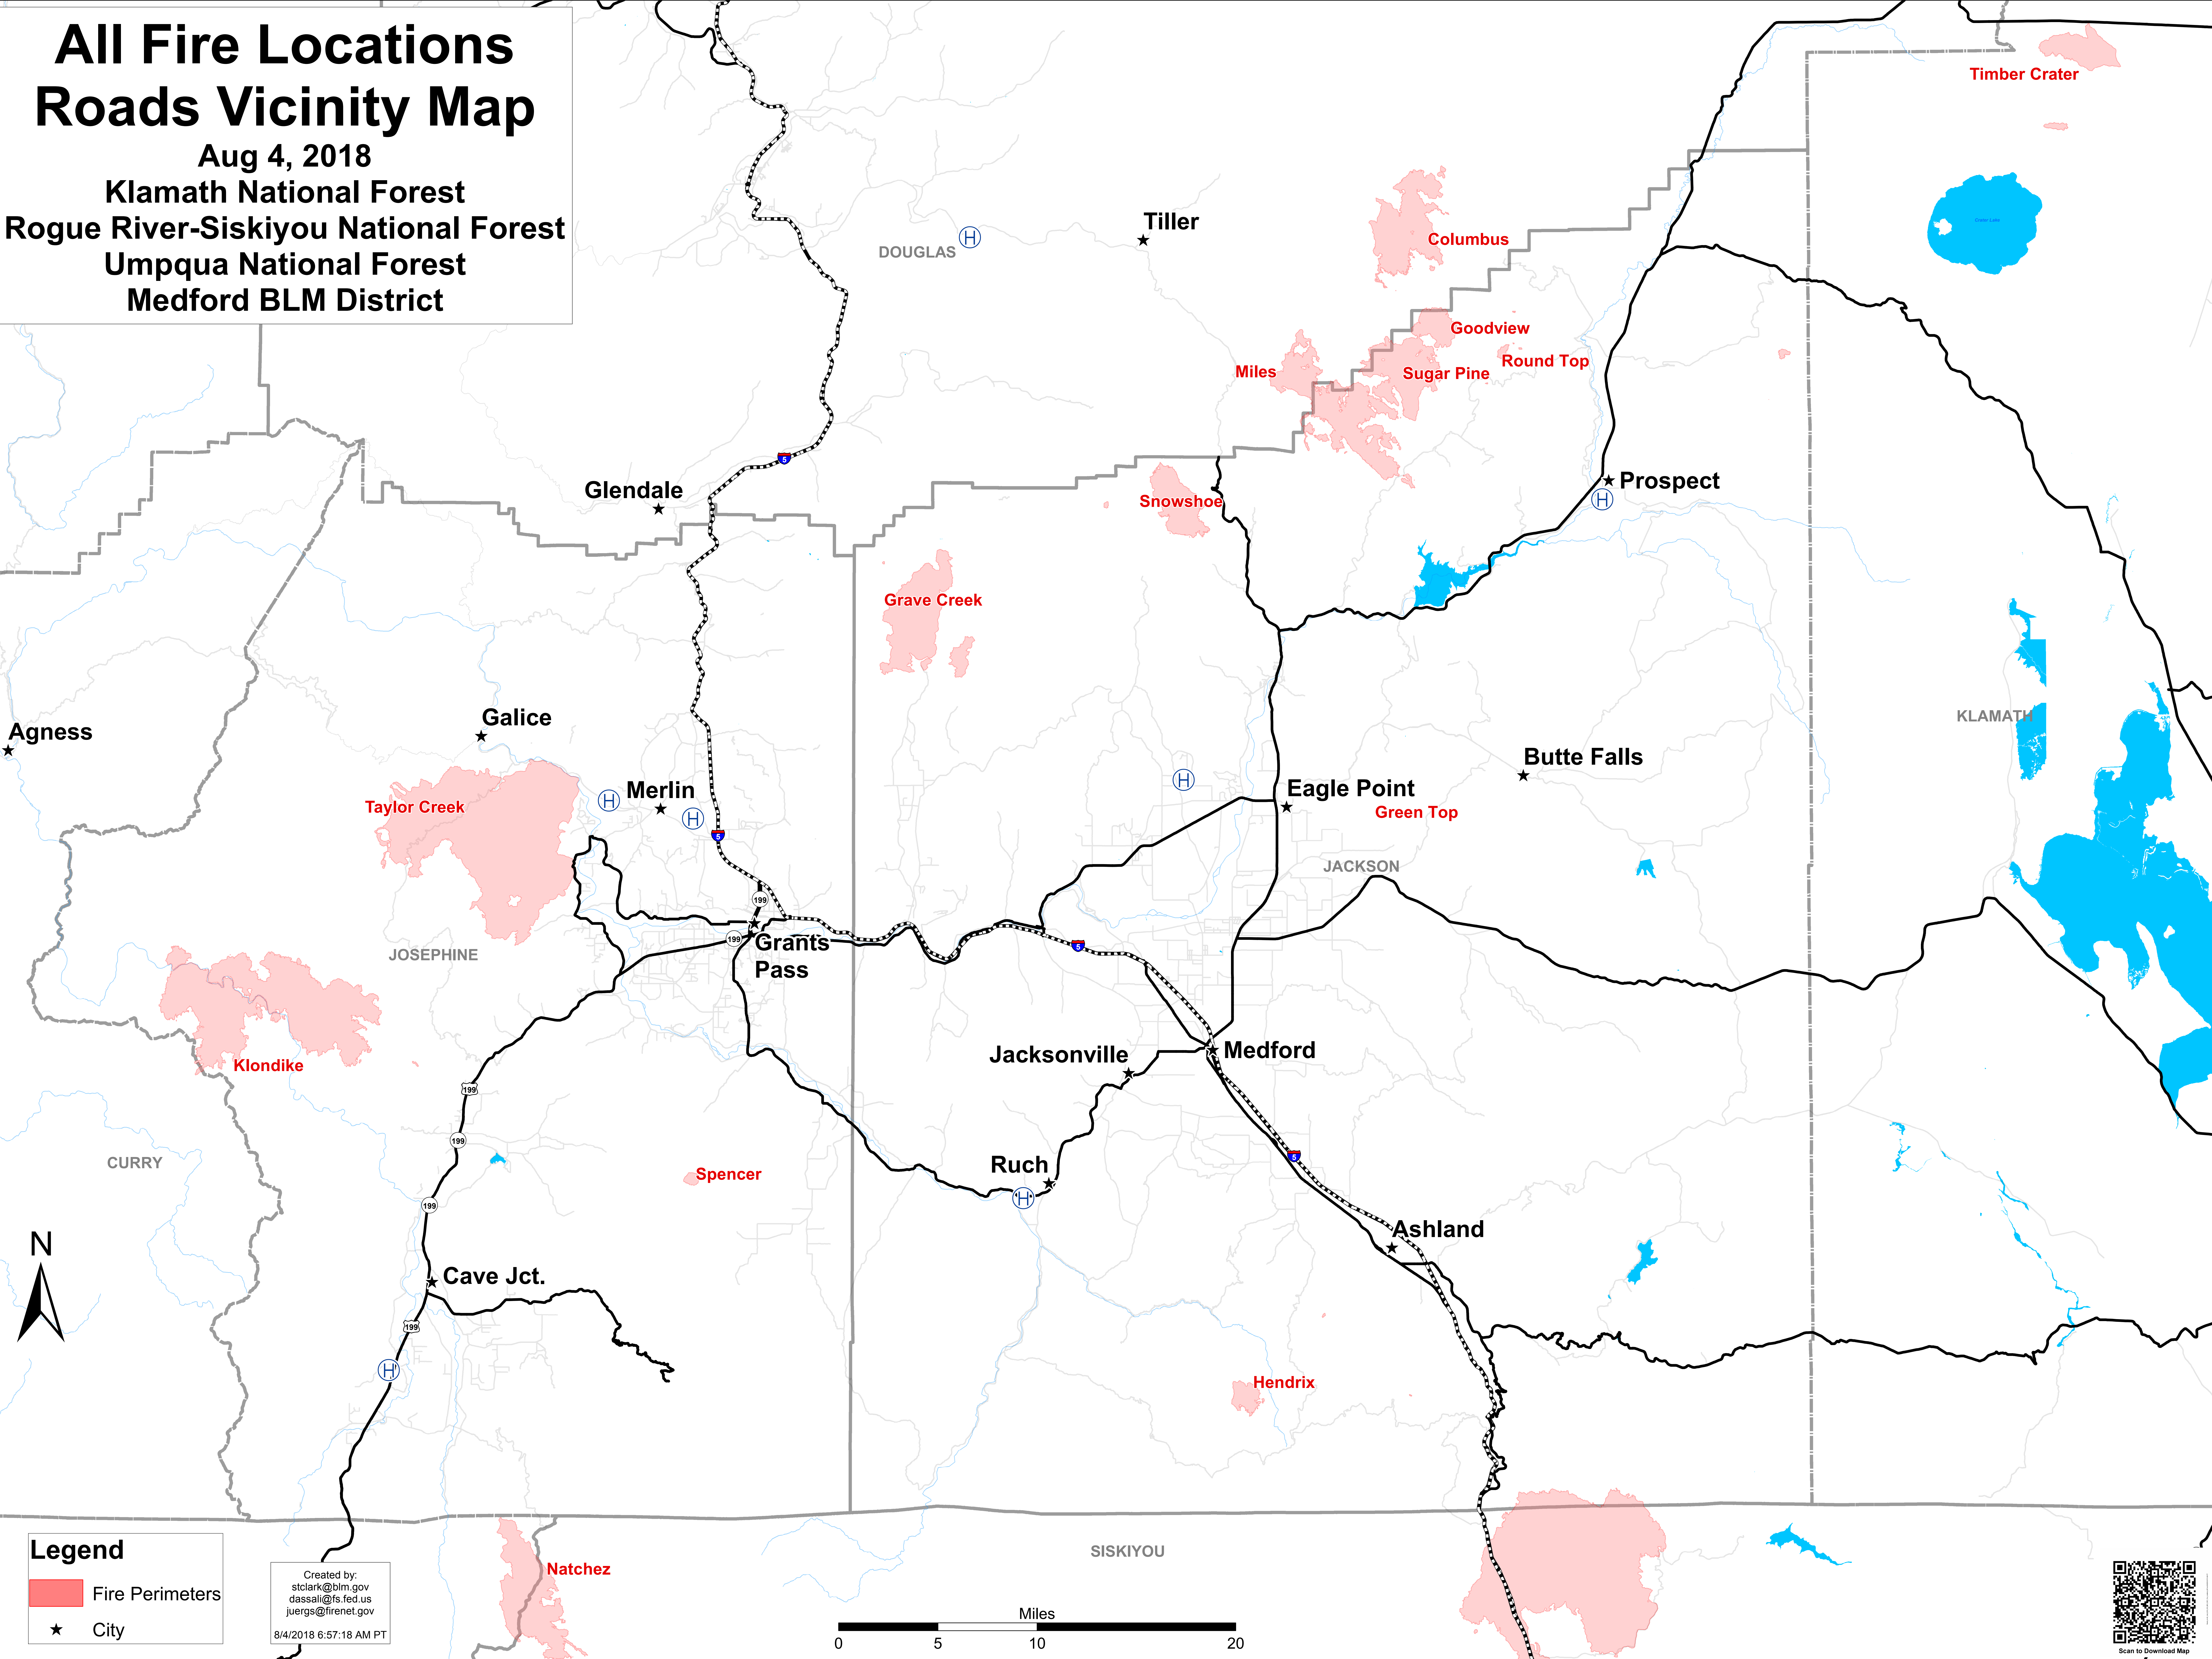

# All Fire Locations Roads Vicinity Map

Aug 4, 2018

Klamath National Forest  
Rogue River-Siskiyou National Forest  
Umpqua National Forest  
Medford BLM District

Agness

Galice

Glendale

Taylor Creek

Merlin

Grants Pass

Klondike

JOSEPHINE

CURRY

N

Cave Jct.

Grave Creek

Snowshoe

Jacksonville

Ruch

Spencer

Eagle Point

JACKSON

Medford

Hendrix

Ashland

SISKIYOU

Tiller

Columbus

Goodview

Miles

Sugar Pine

Round Top

Prospect