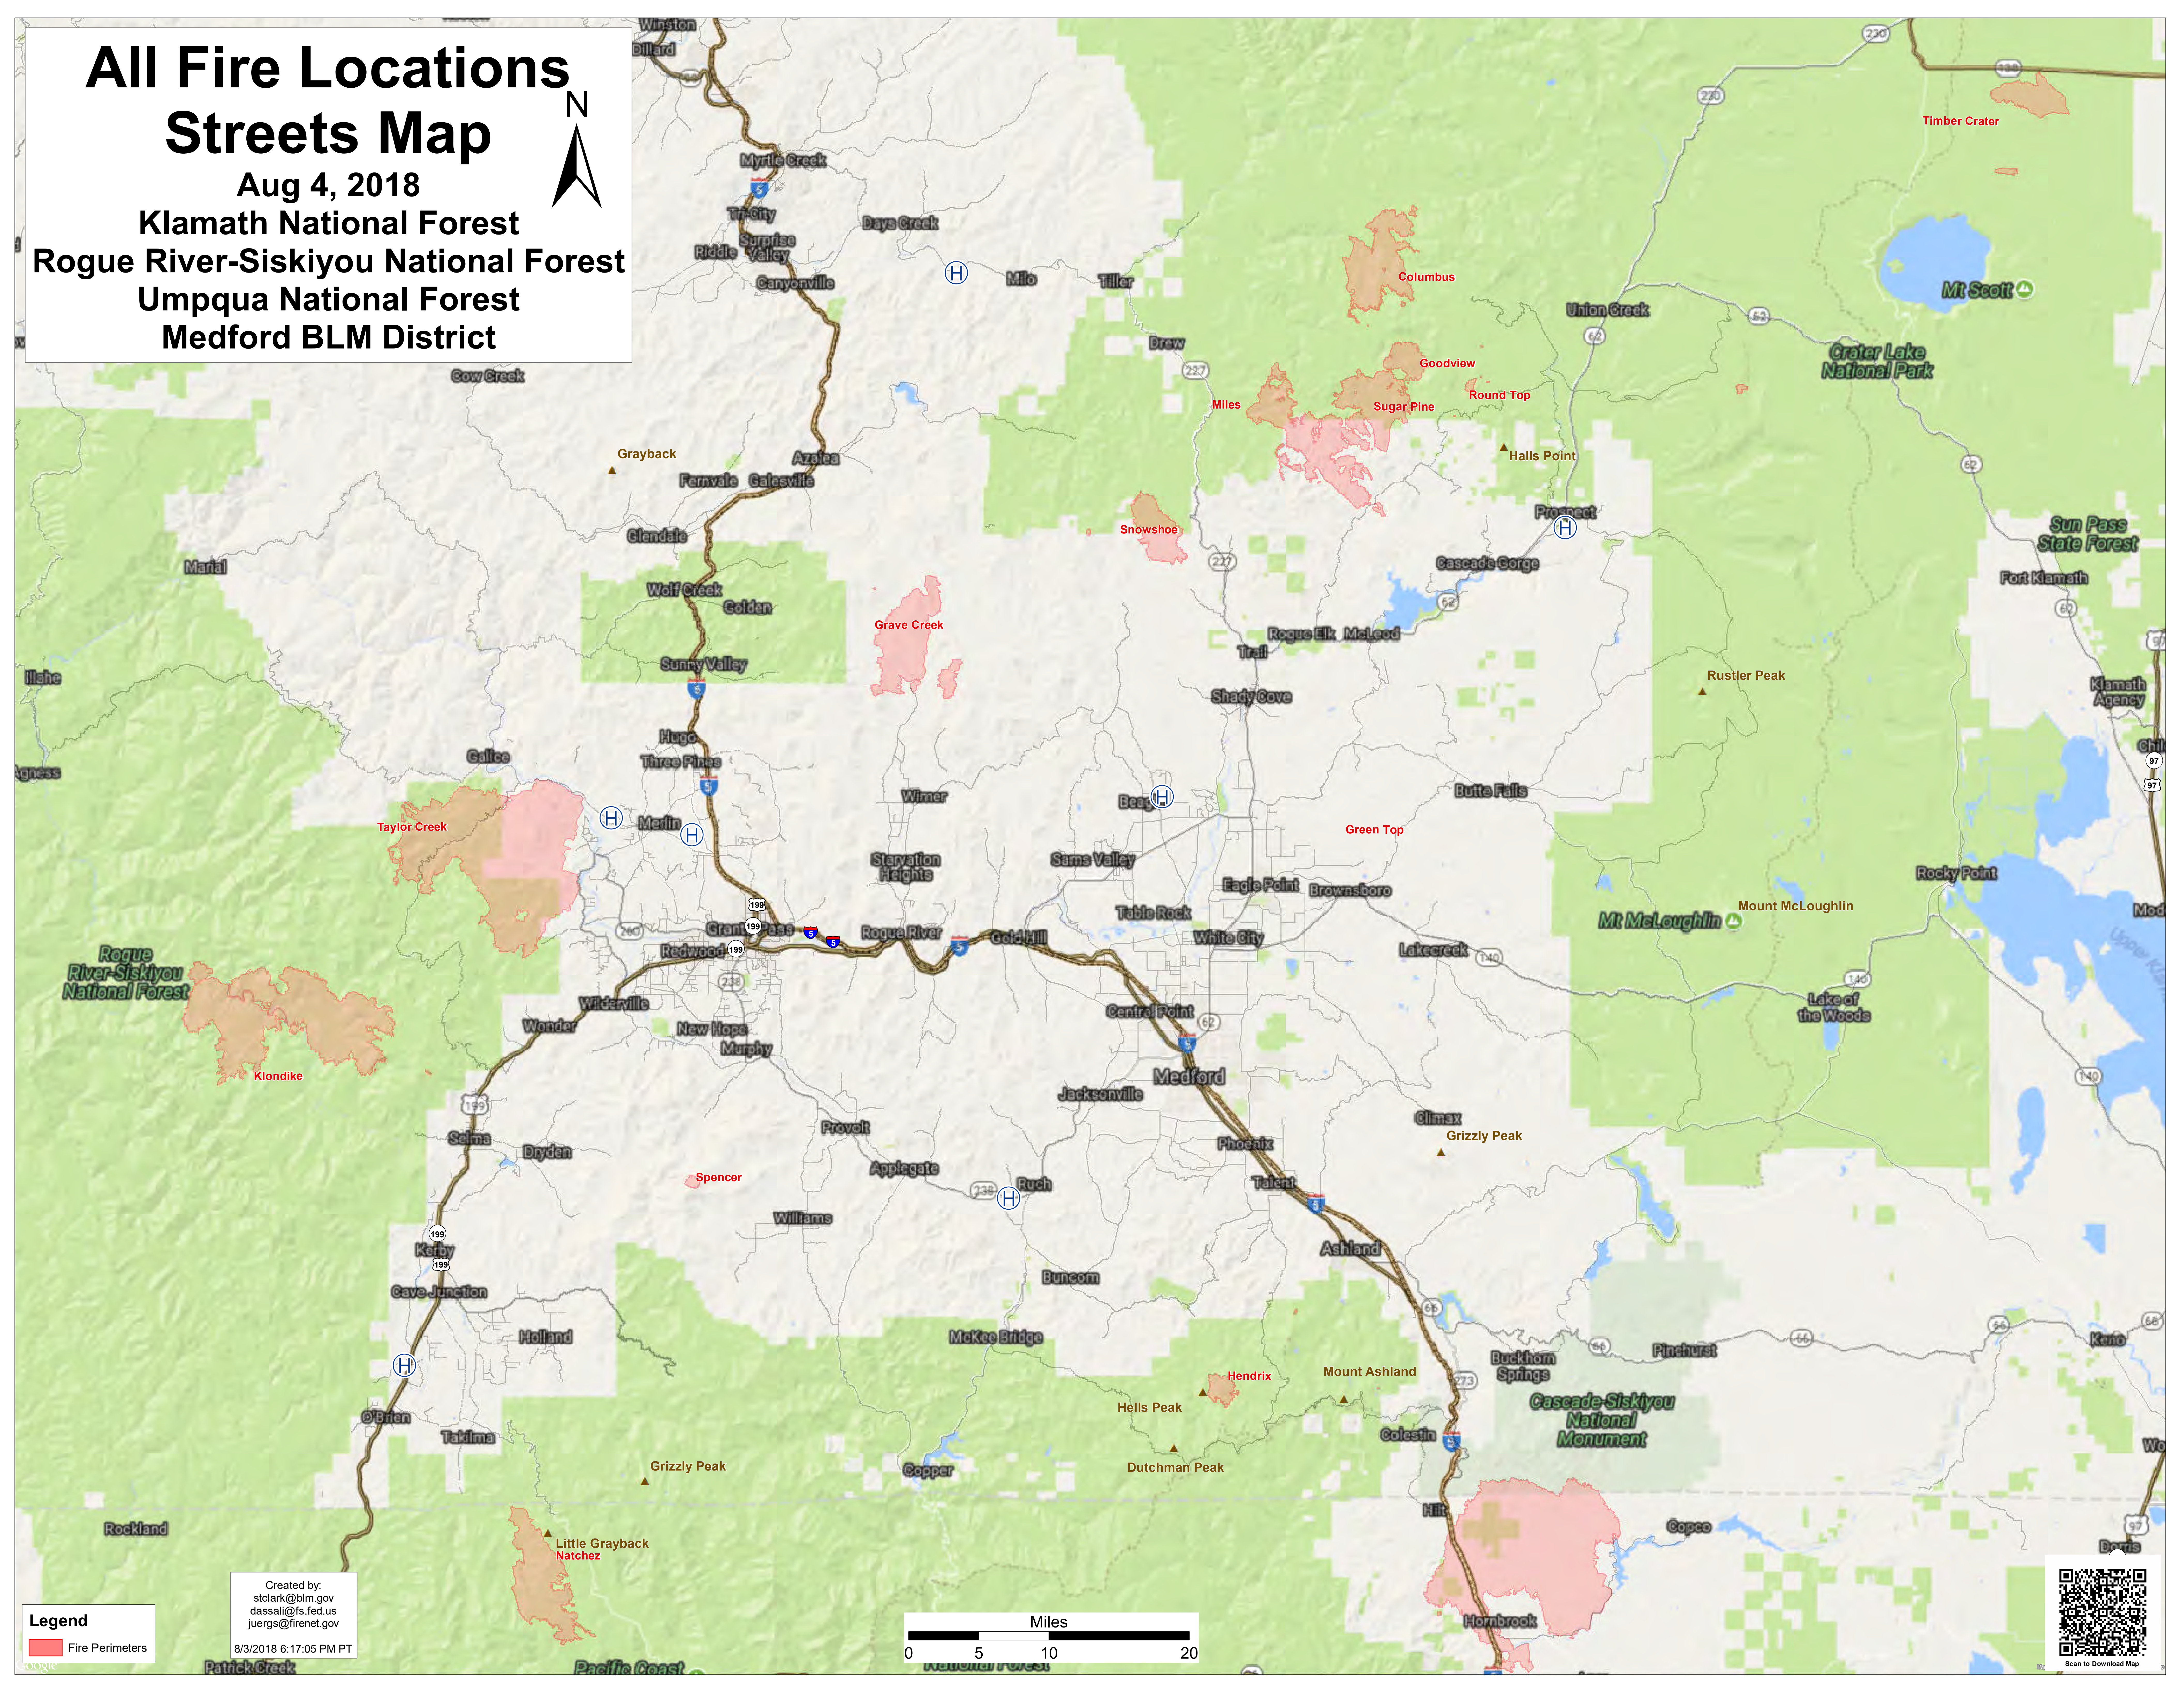

All Fire Locations Streets Map

Aug 4, 2018

Klamath National Forest

Rogue River-Siskiyou National Forest

Umpqua National Forest

Medford BLM District

Legend
Fire Perimeters

Created by:
stclark@blm.gov
dassali@fs.fed.us
juergs@firenet.gov
8/3/2018 6:17:05 PM PT