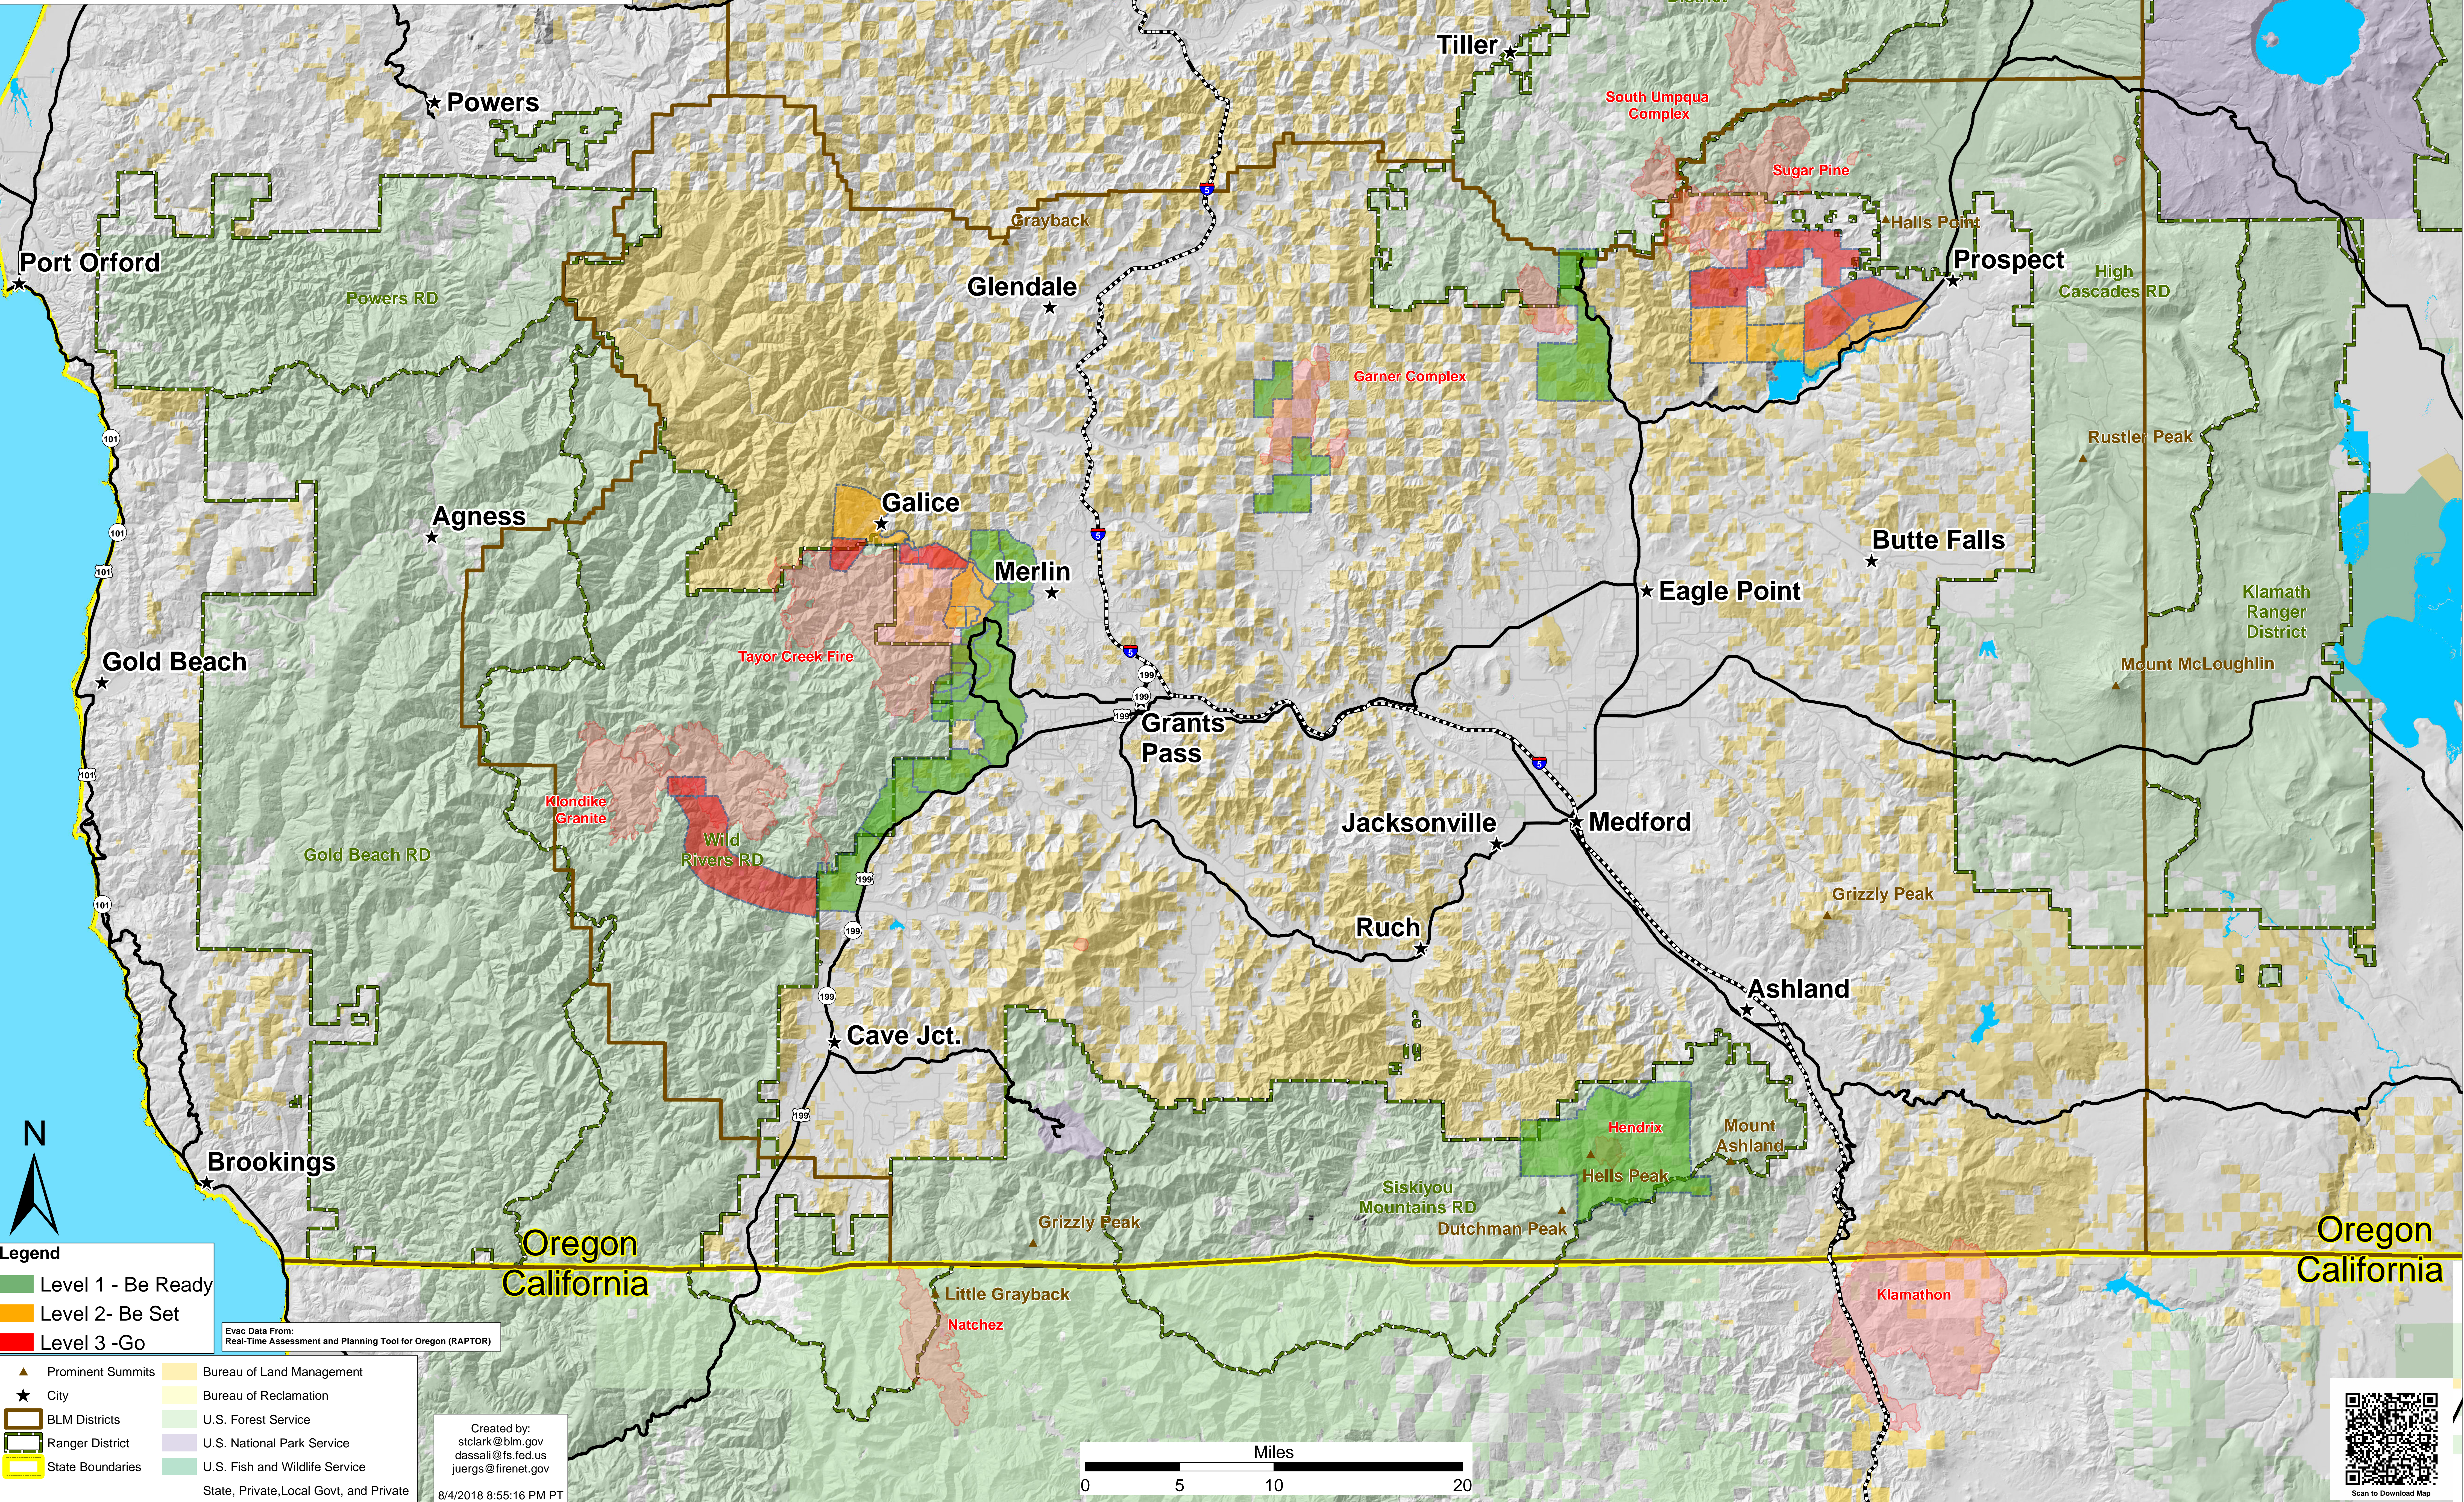

# Southern Oregon Fire Evacuation Map

Aug 5, 2018

Klamath National Forest  
Rogue River-Siskiyou National Forest  
Umpqua National Forest  
Medford BLM District

- Legend**
- Level 1 - Be Ready
  - Level 2 - Be Set
  - Level 3 -Go

- Prominent Summits
- City
- BLM Districts
- Ranger District
- State Boundaries
- Bureau of Land Management
- Bureau of Reclamation
- U.S. Forest Service
- U.S. National Park Service
- U.S. Fish and Wildlife Service
- State, Private, Local Govt, and Private