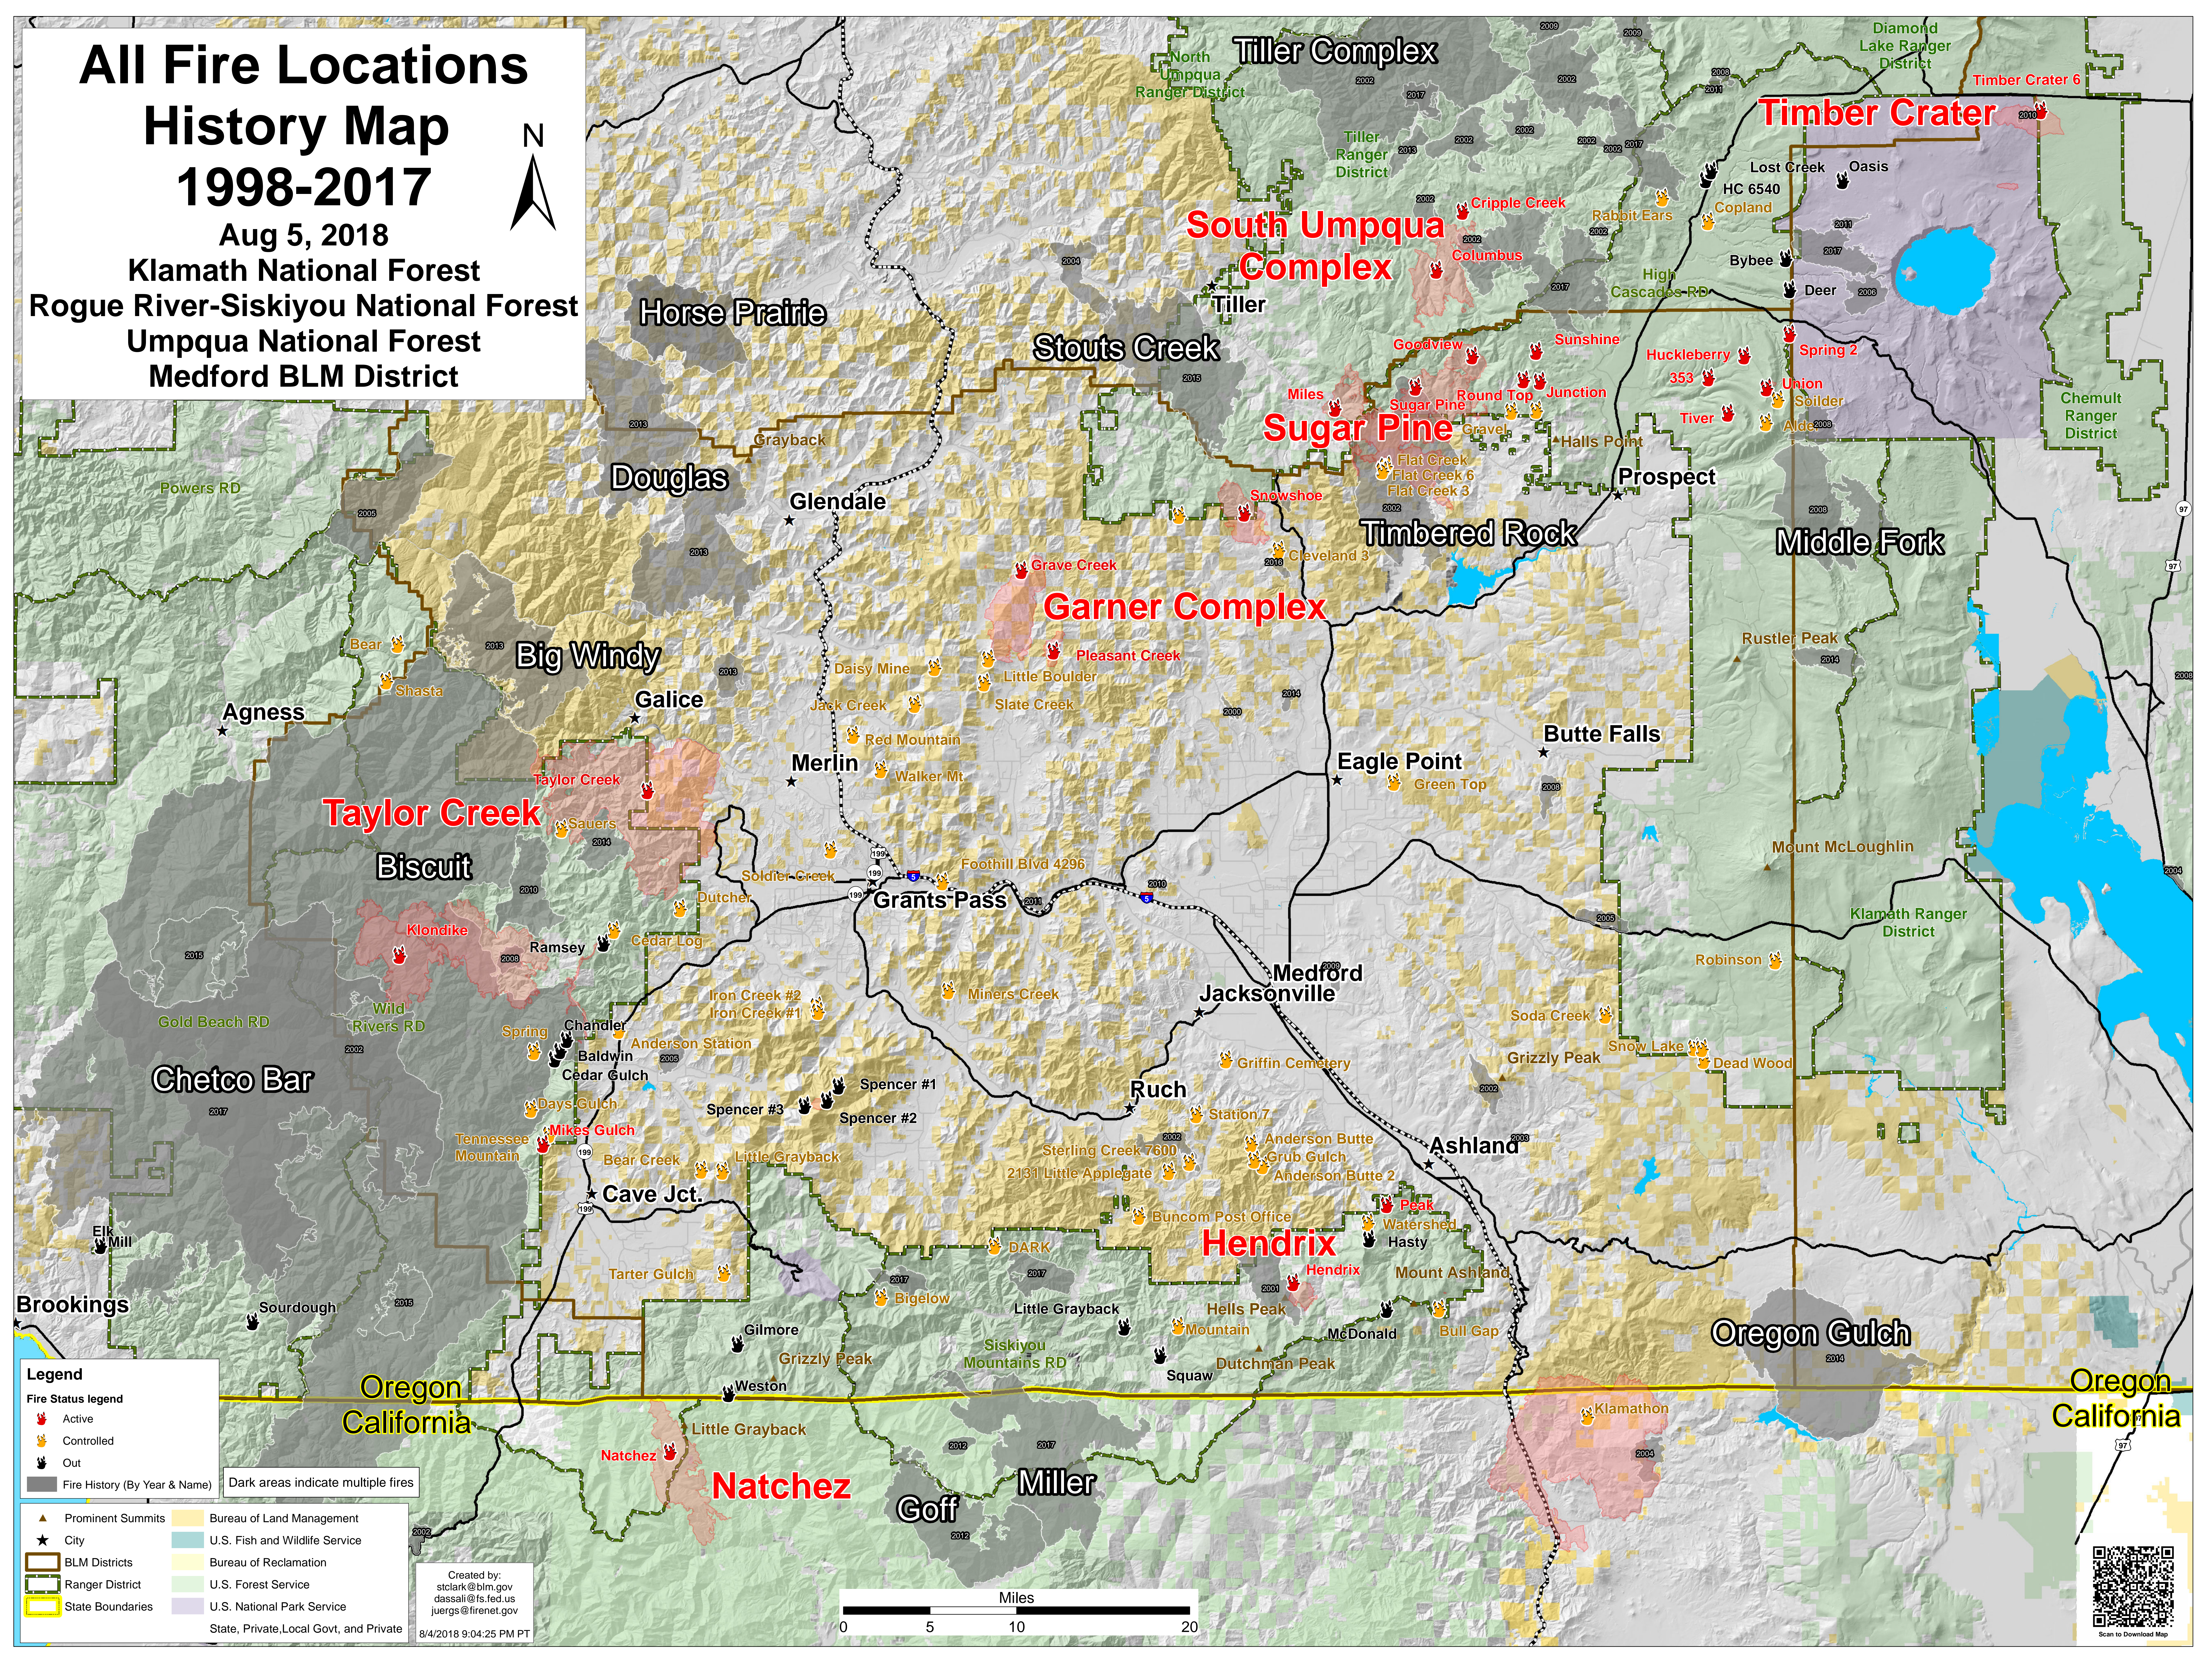

All Fire Locations History Map 1998-2017

Aug 5, 2018

Klamath National Forest
Rogue River-Siskiyou National Forest
Umpqua National Forest
Medford BLM District

Legend

Fire Status legend

- Active
- Controlled
- Out
- Fire History (By Year & Name)

Dark areas indicate multiple fires

- Prominent Summits
- City
- BLM Districts
- Ranger District
- State Boundaries
- Bureau of Land Management
- U.S. Fish and Wildlife Service
- Bureau of Reclamation
- U.S. Forest Service
- U.S. National Park Service
- State, Private, Local Govt, and Private