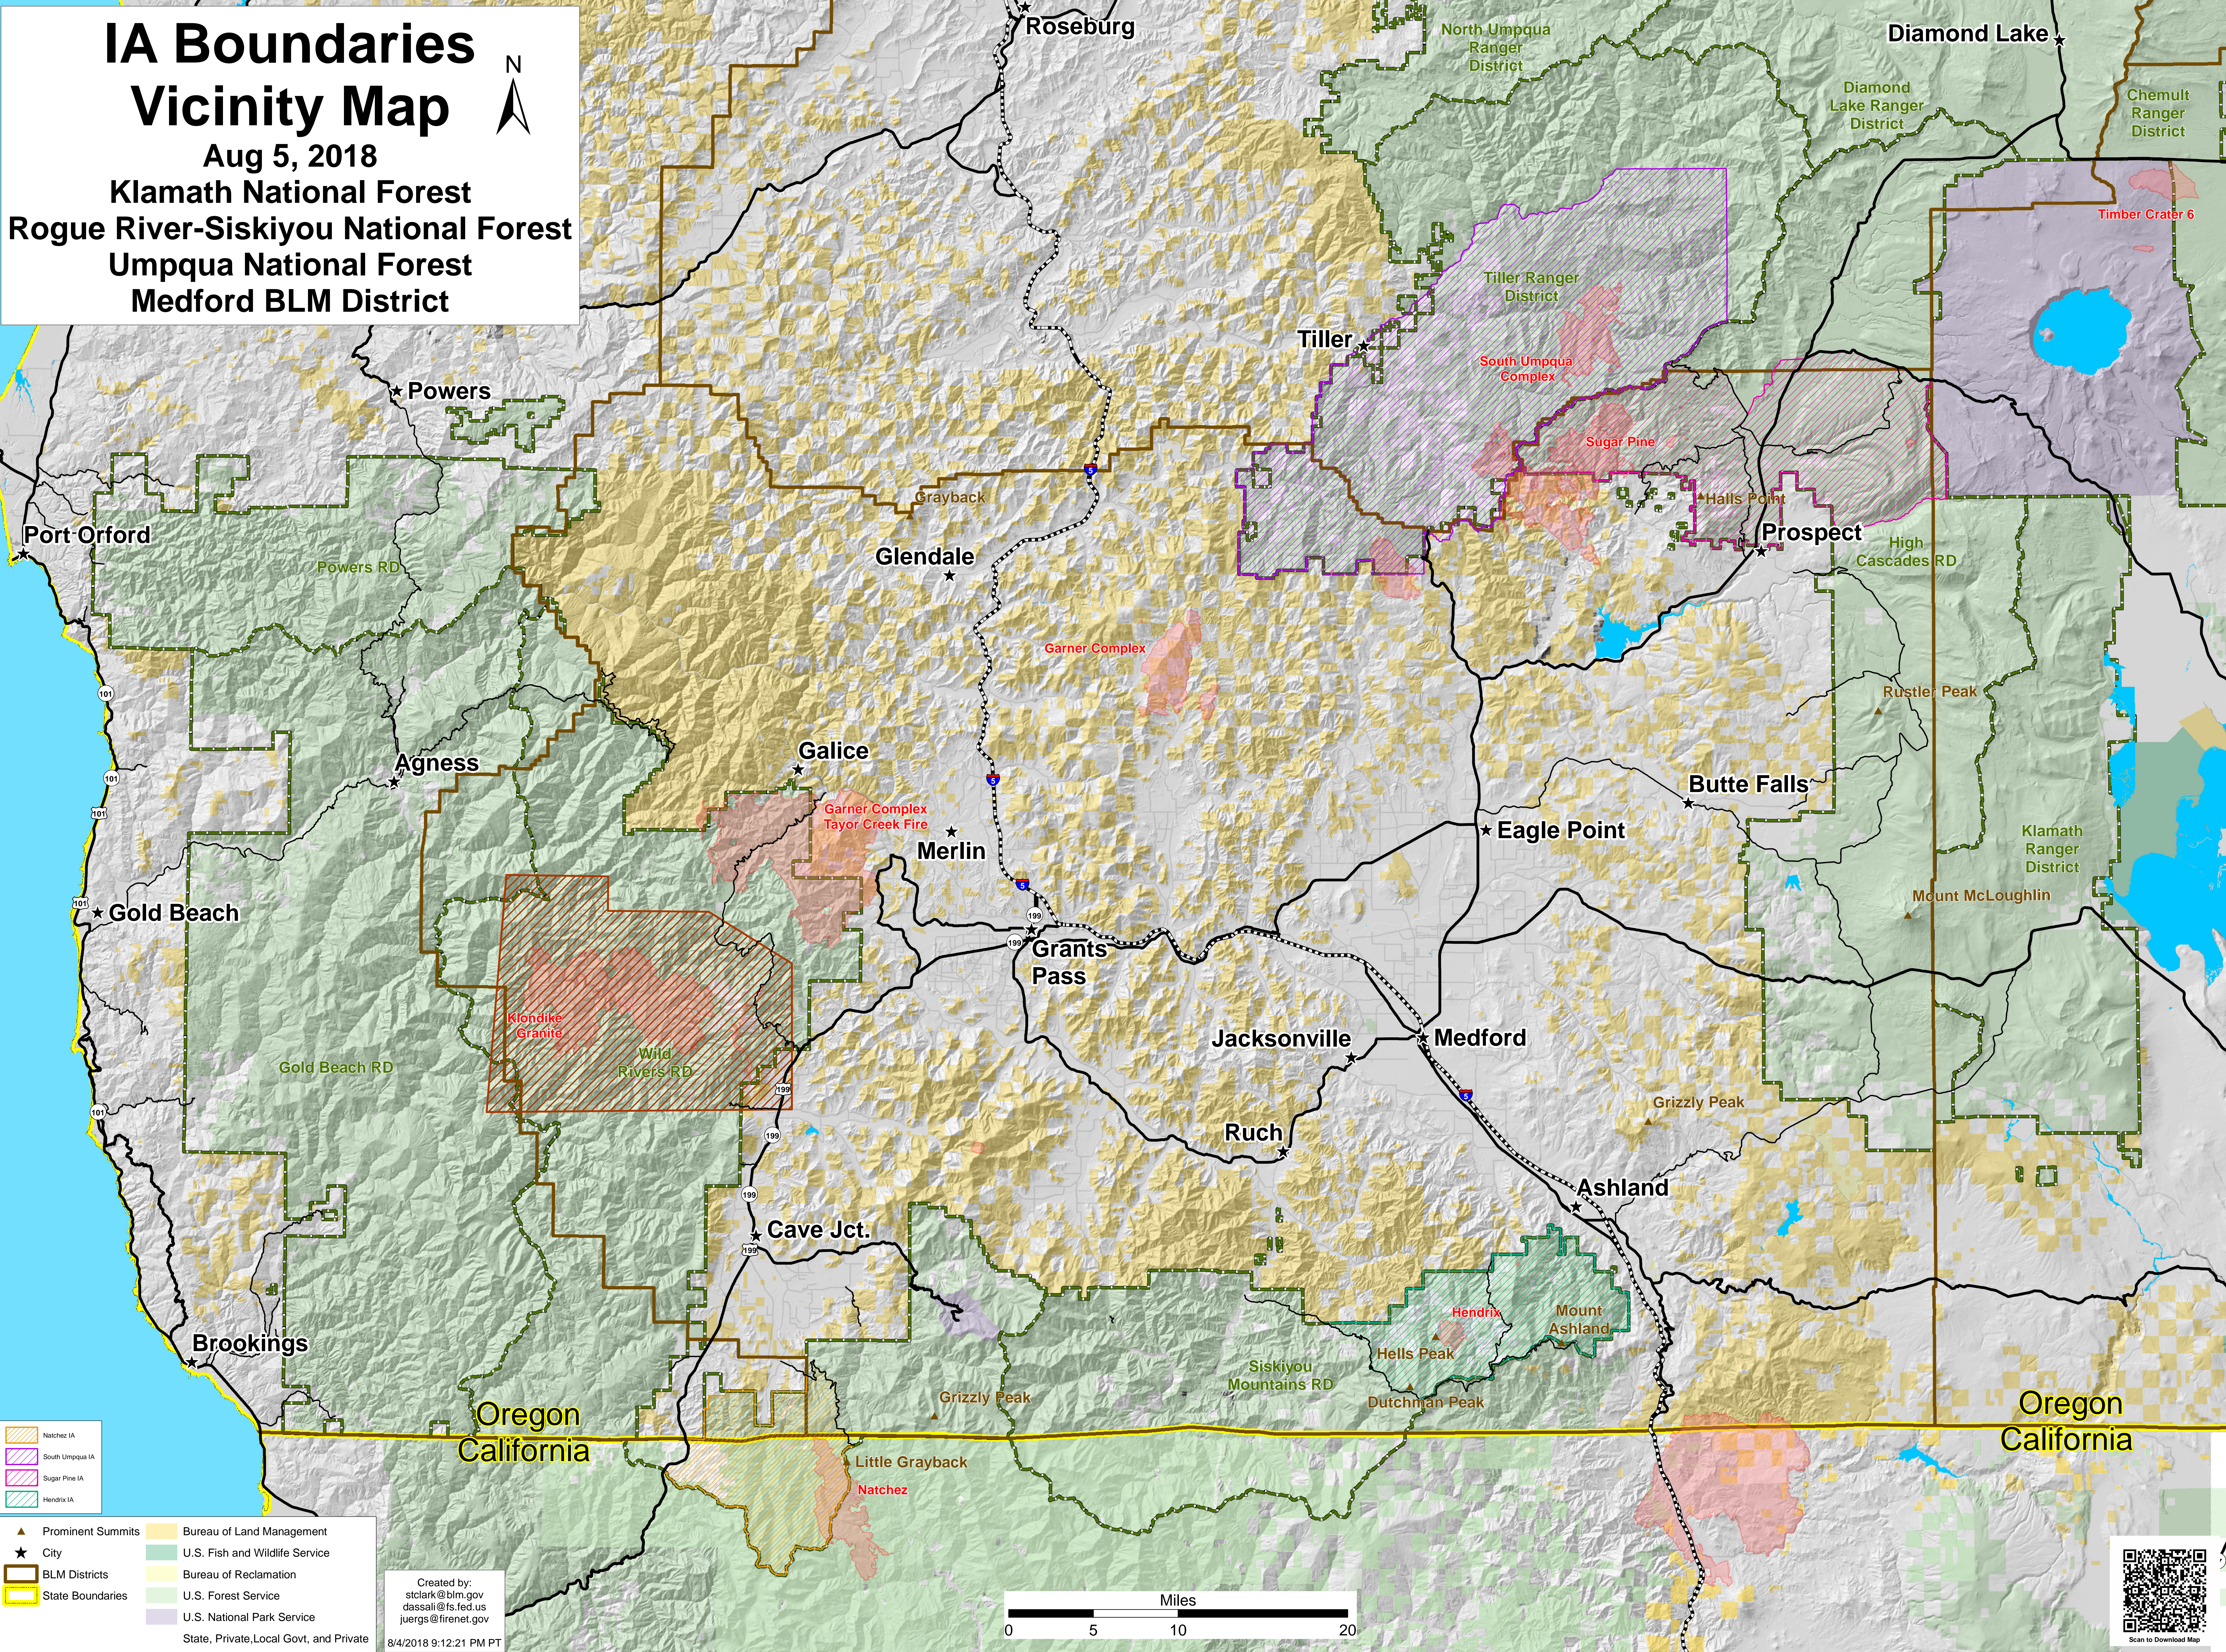

IA Boundaries Vicinity Map

Aug 5, 2018

Klamath National Forest
Rogue River-Siskiyou National Forest
Umpqua National Forest
Medford BLM District

Natchez IA	Bureau of Land Management
South Umpqua IA	U.S. Fish and Wildlife Service
Sugar Pine IA	Bureau of Reclamation
Hendrix IA	U.S. Forest Service
Prominent Summits	State, Private, Local Govt, and Private
City	
BLM Districts	
State Boundaries	