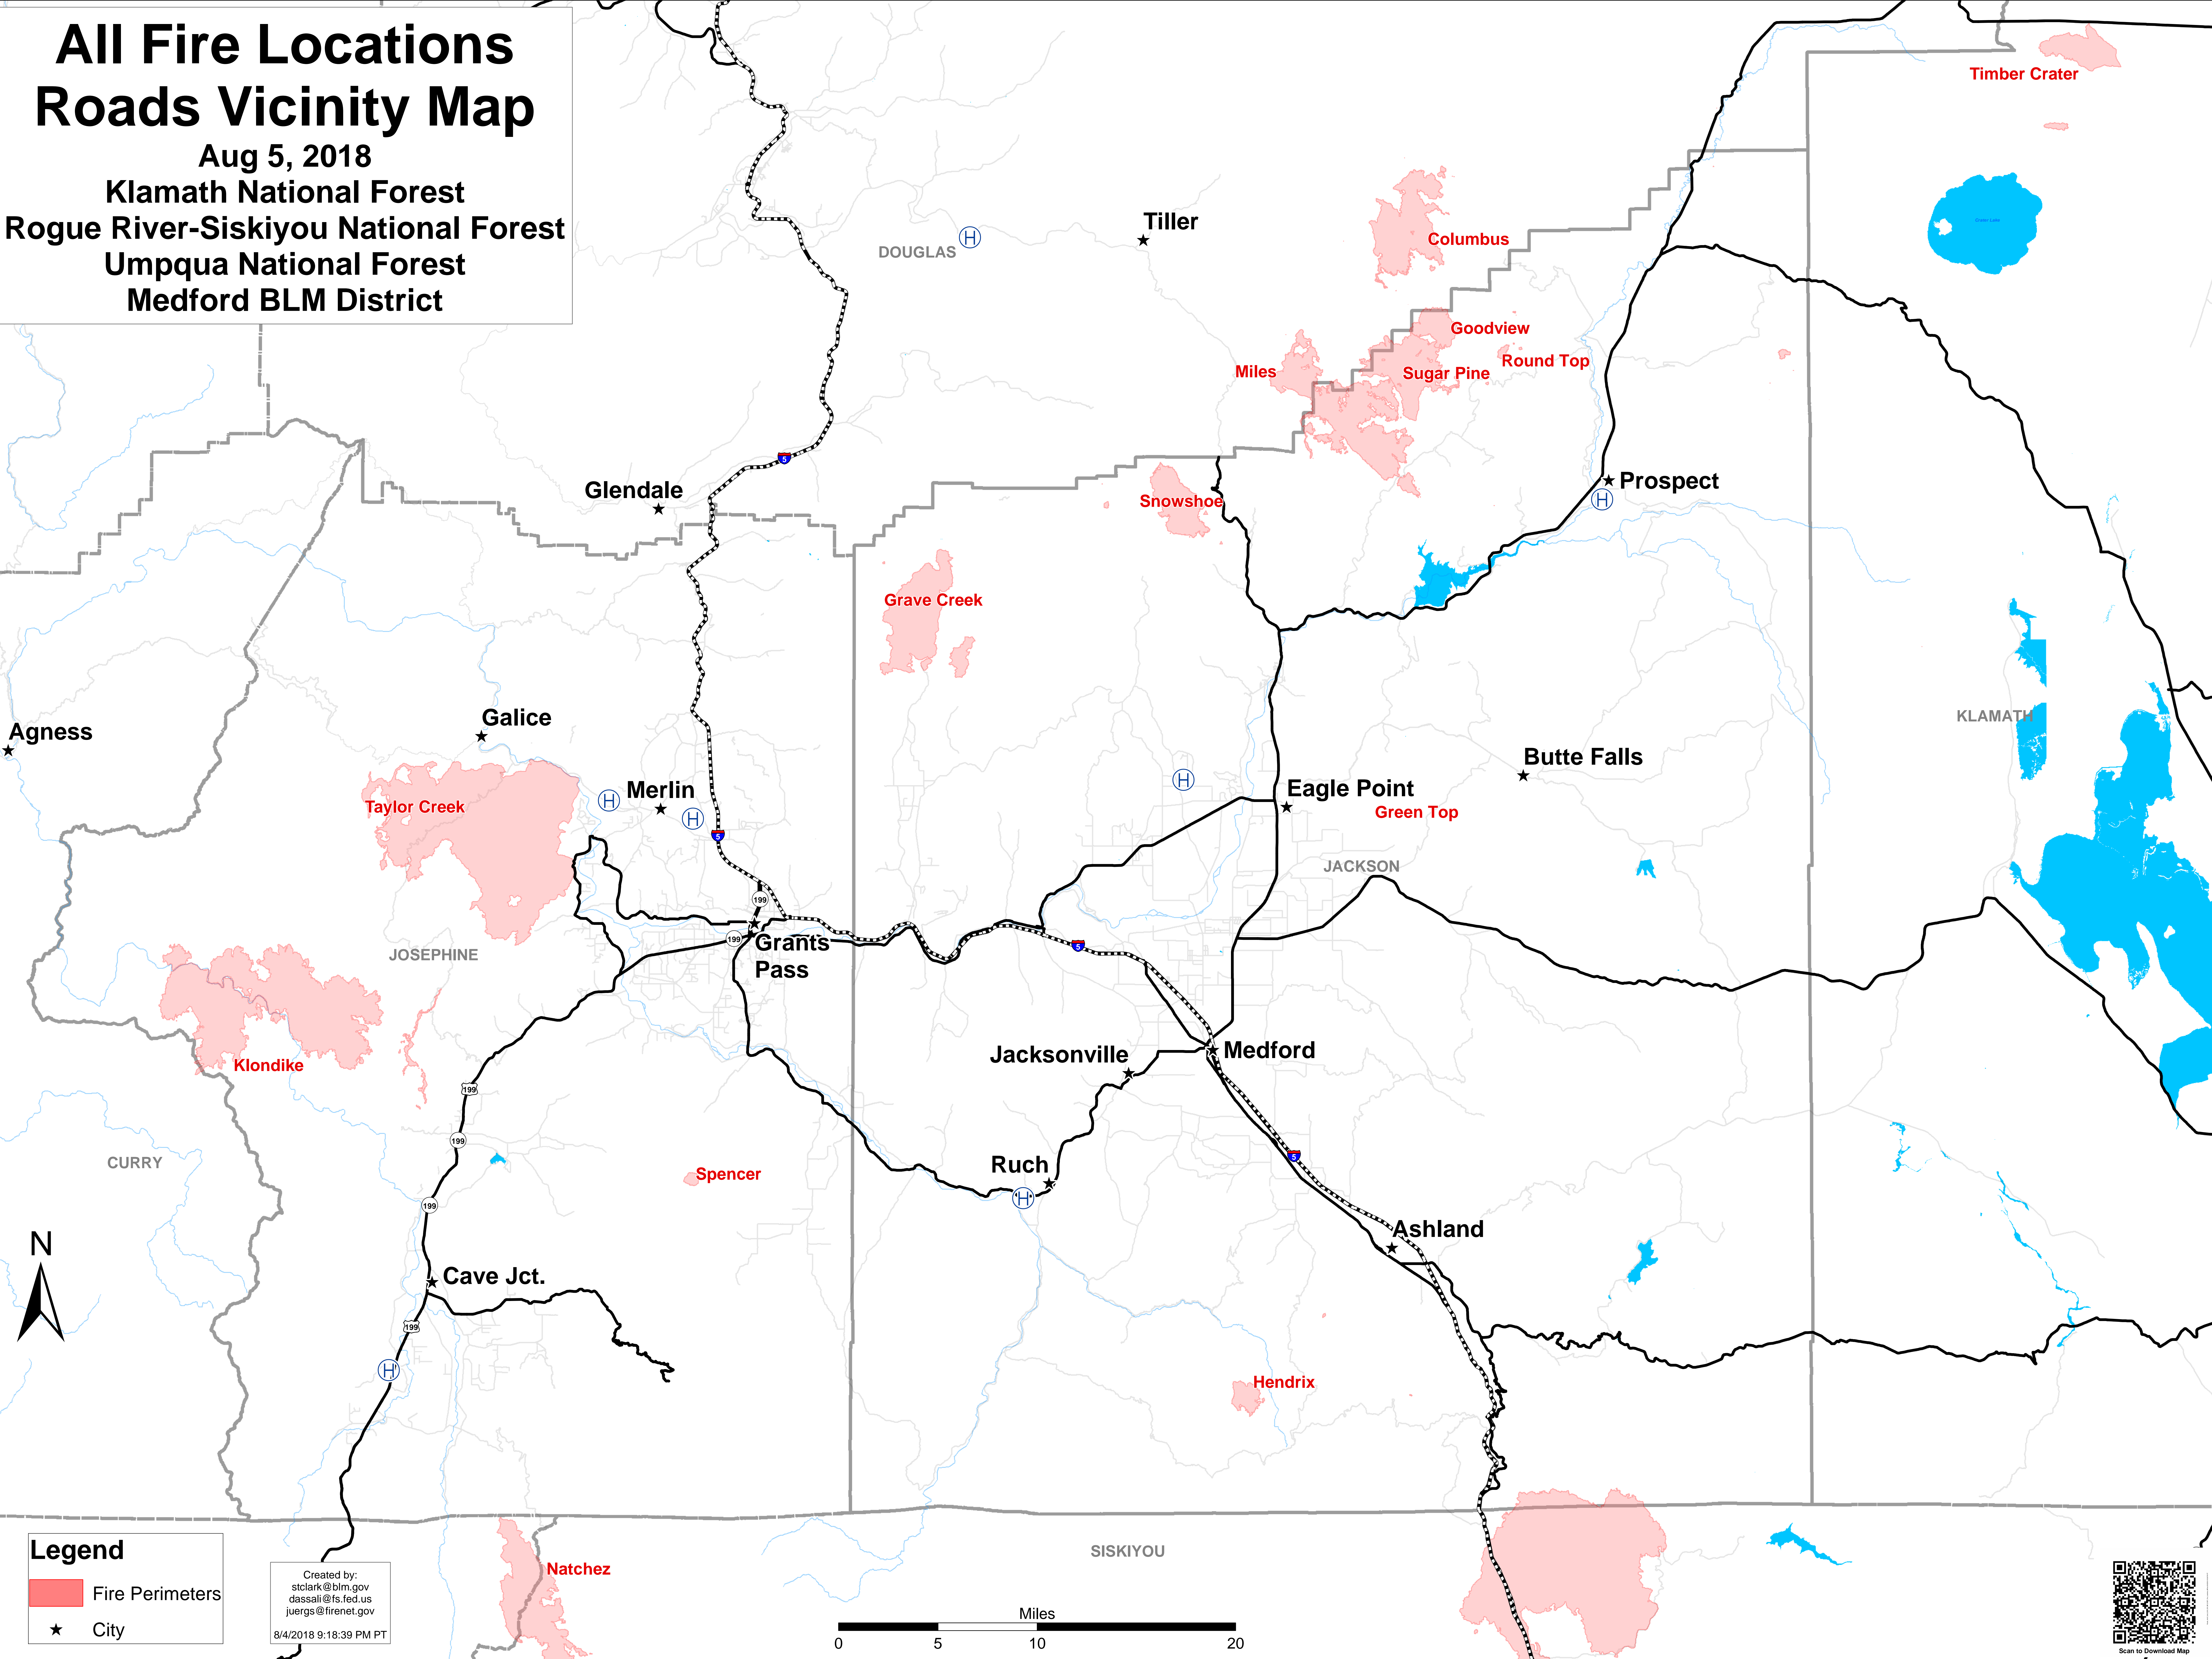

All Fire Locations Roads Vicinity Map

Aug 5, 2018

Klamath National Forest
Rogue River-Siskiyou National Forest
Umpqua National Forest
Medford BLM District

Legend

- Fire Perimeters
- ★ City

Created by:
stclark@blm.gov
dassali@fs.fed.us
juergs@firenet.gov
8/4/2018 9:18:39 PM PT