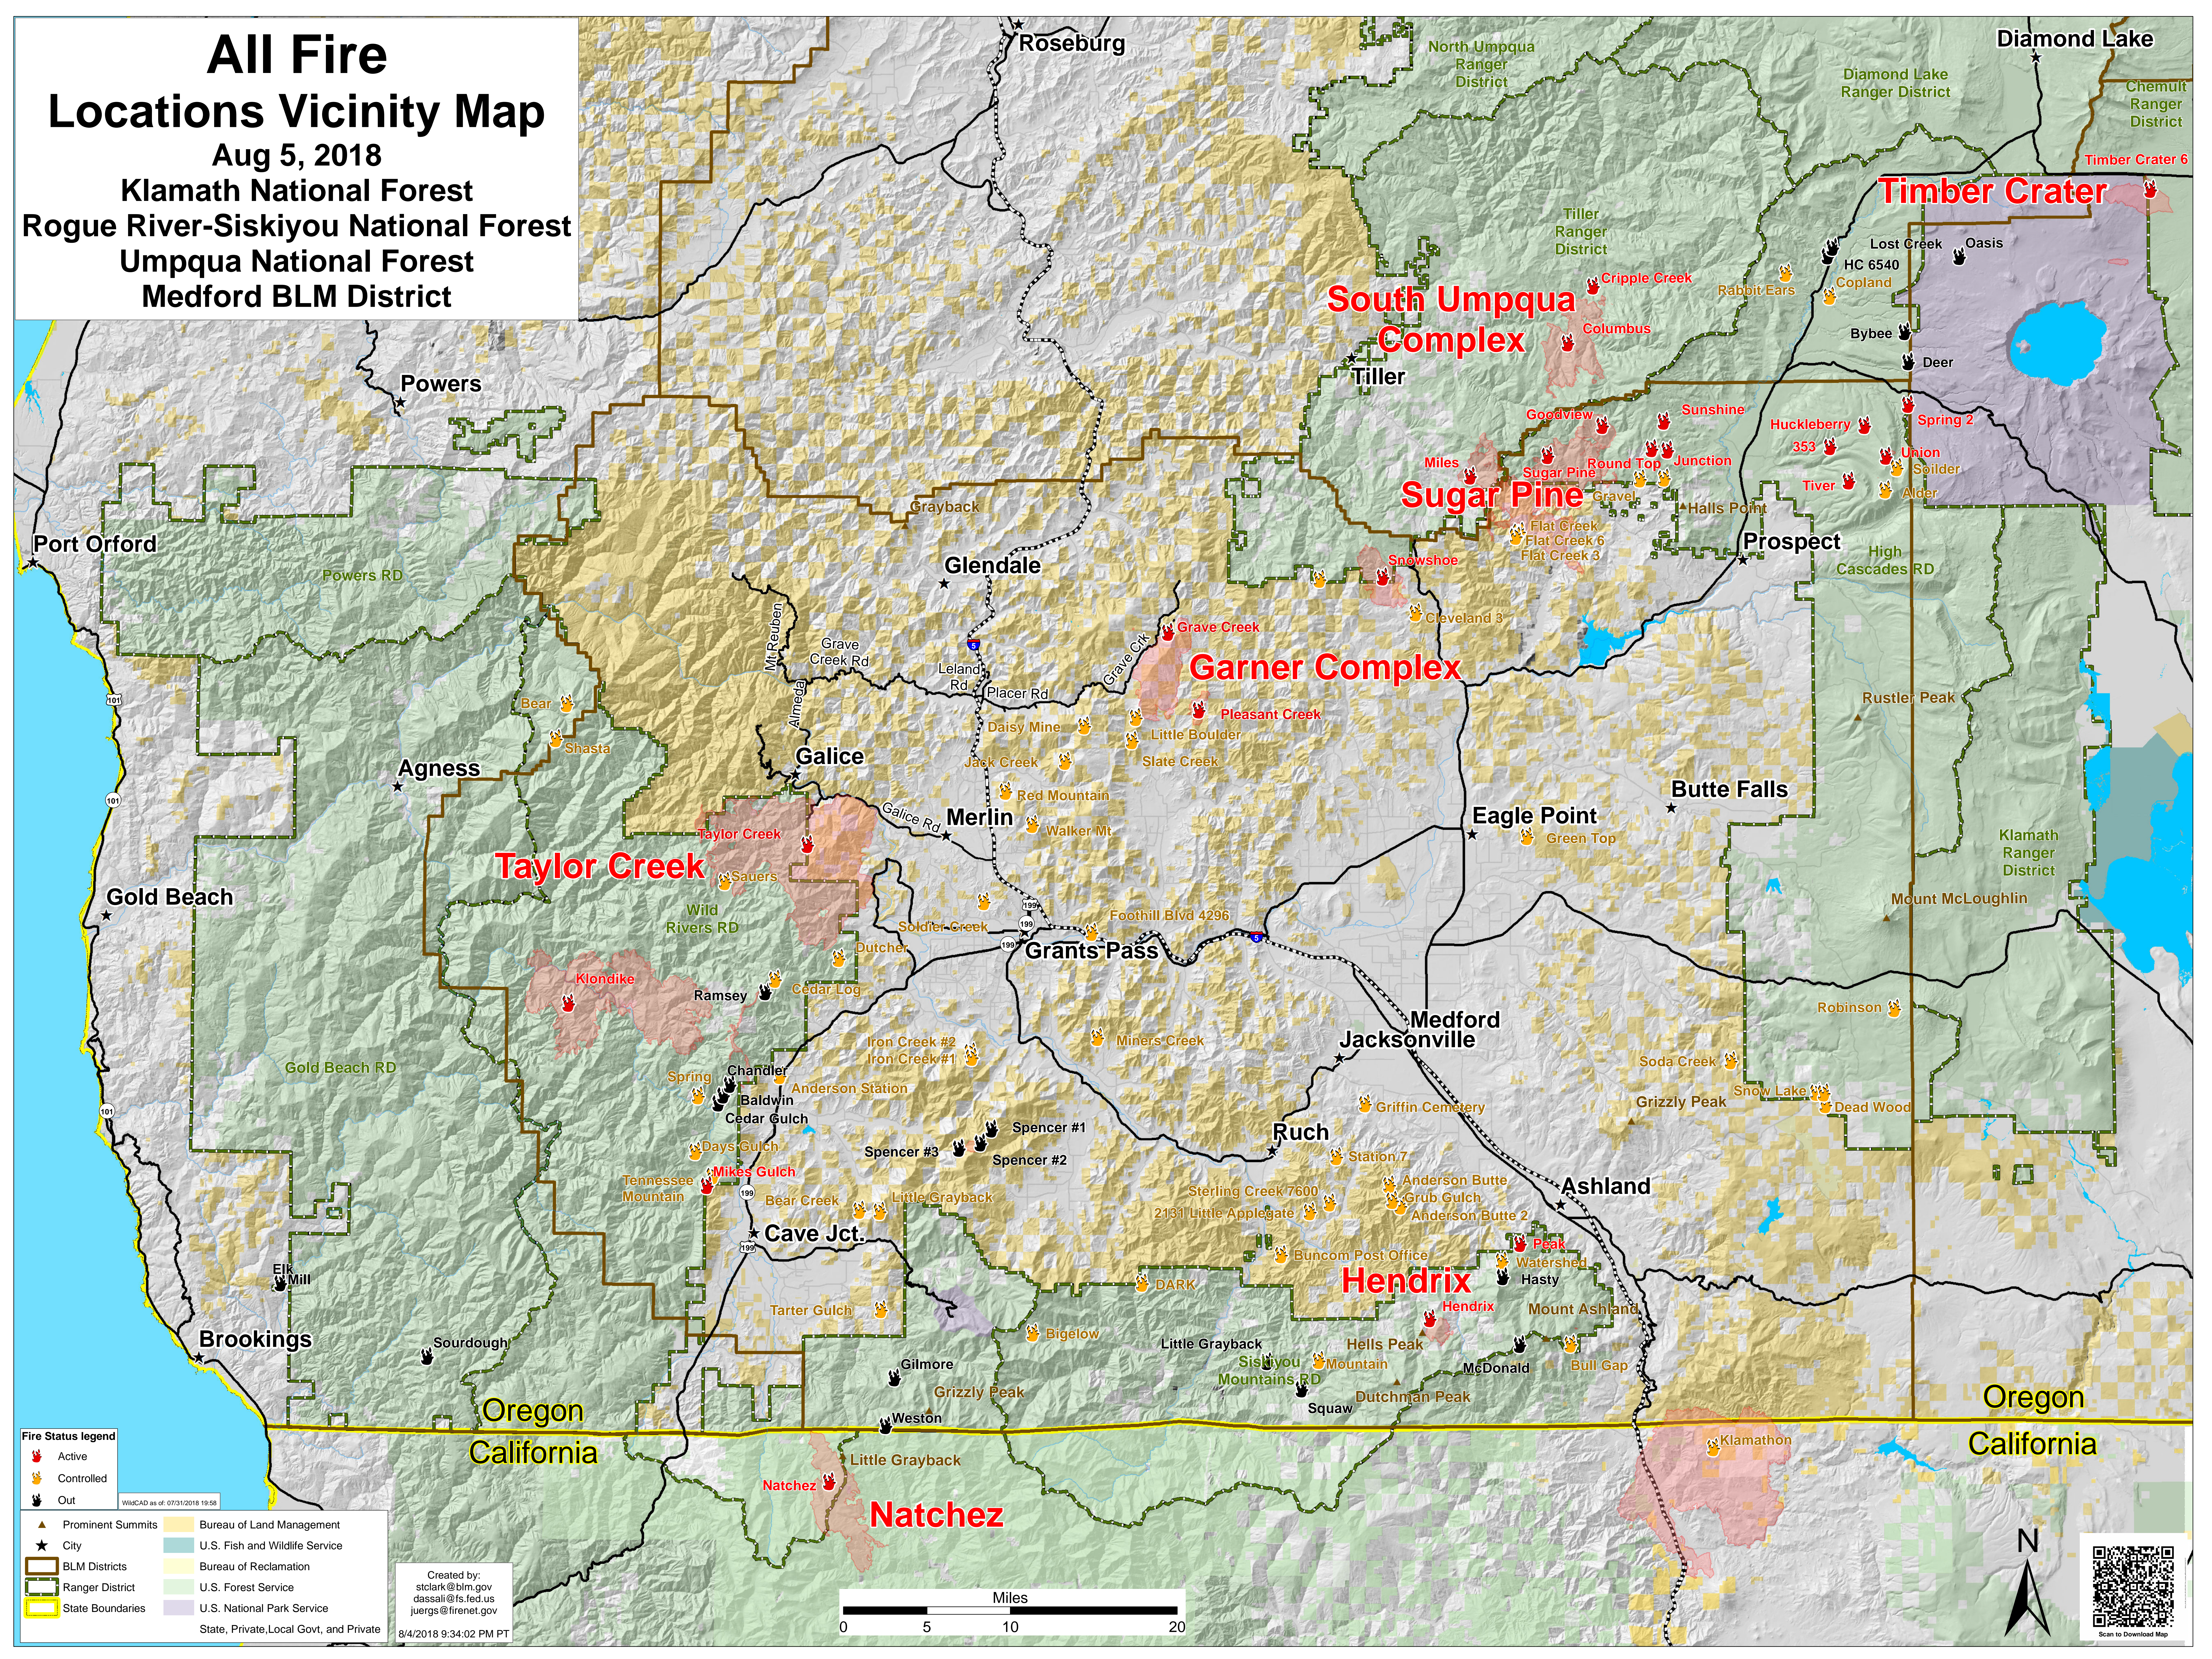

All Fire Locations Vicinity Map

Aug 5, 2018

Klamath National Forest
 Rogue River-Siskiyou National Forest
 Umpqua National Forest
 Medford BLM District

Fire Status legend

- Active
- Controlled
- Out

WildCAD as of: 07/31/2018 19:58

Prominent Summits	Bureau of Land Management
City	U.S. Fish and Wildlife Service
BLM Districts	Bureau of Reclamation
Ranger District	U.S. Forest Service
State Boundaries	U.S. National Park Service
	State, Private, Local Govt, and Private