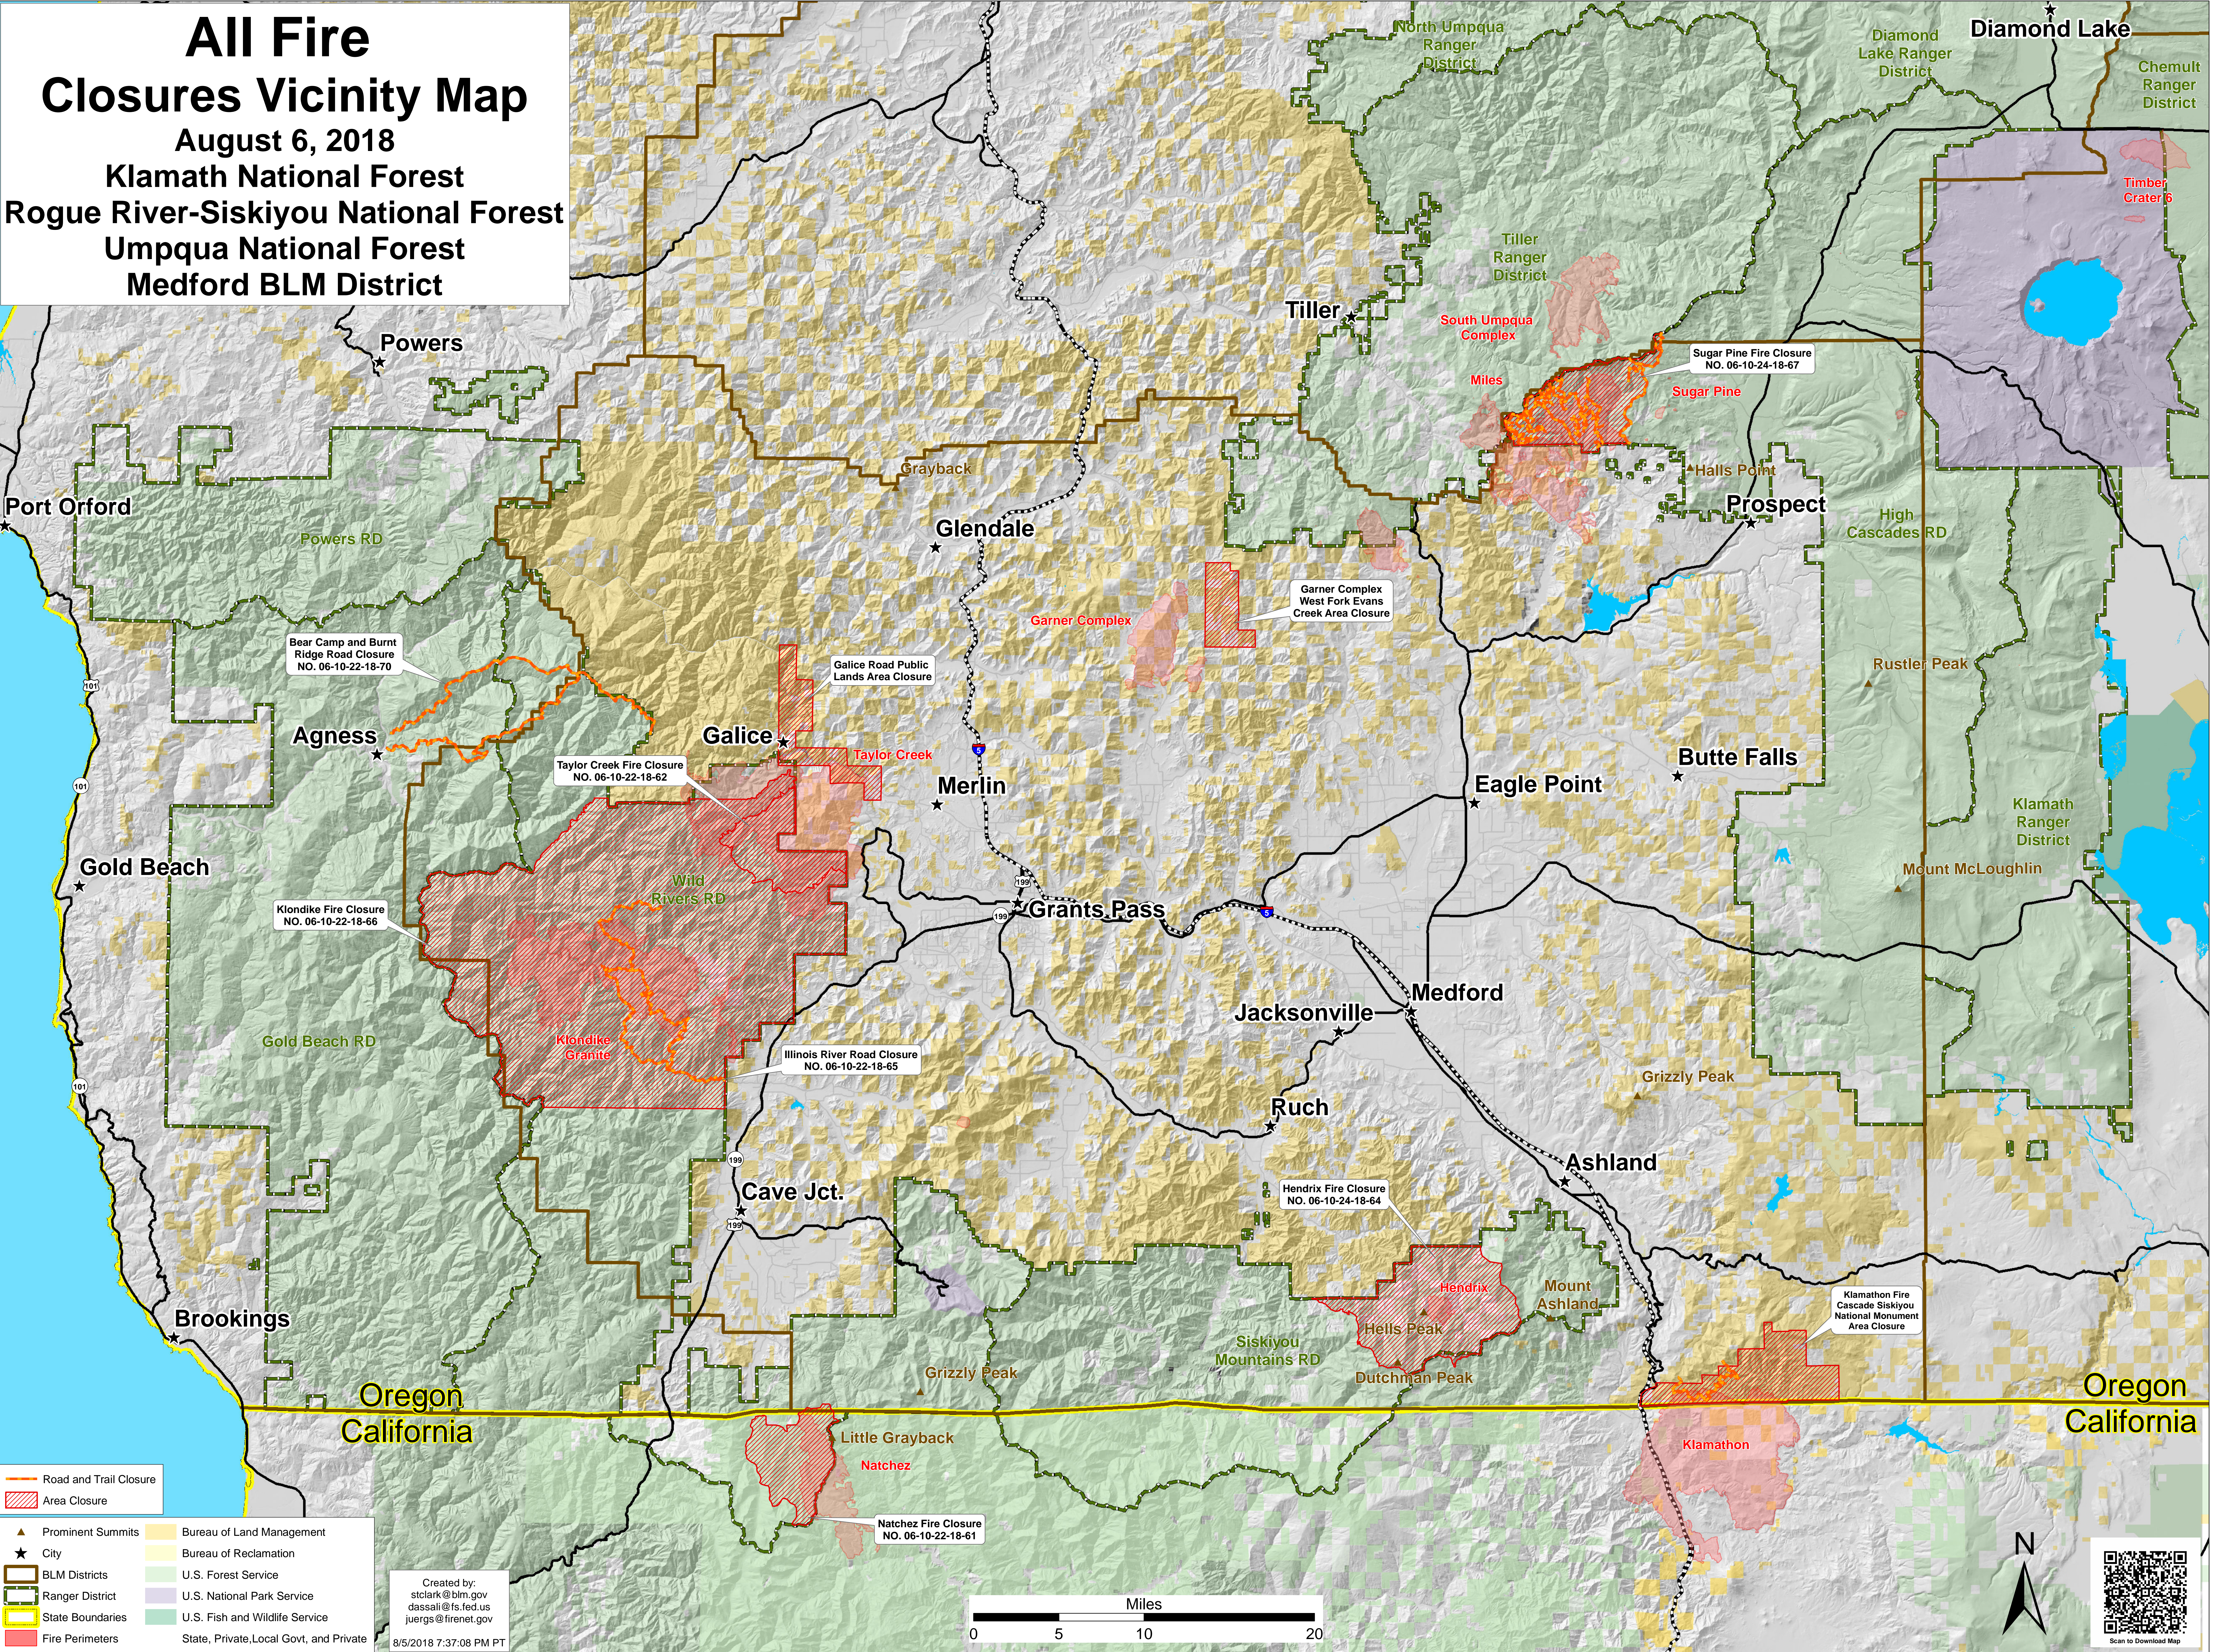

# All Fire Closures Vicinity Map

August 6, 2018

Klamath National Forest  
Rogue River-Siskiyou National Forest  
Umpqua National Forest  
Medford BLM District

Legend:

- Road and Trail Closure
- Area Closure
- Prominent Summits
- City
- BLM Districts
- Ranger District
- State Boundaries
- Fire Perimeters
- Bureau of Land Management
- Bureau of Reclamation
- U.S. Forest Service
- U.S. National Park Service
- U.S. Fish and Wildlife Service
- State, Private, Local Govt, and Private