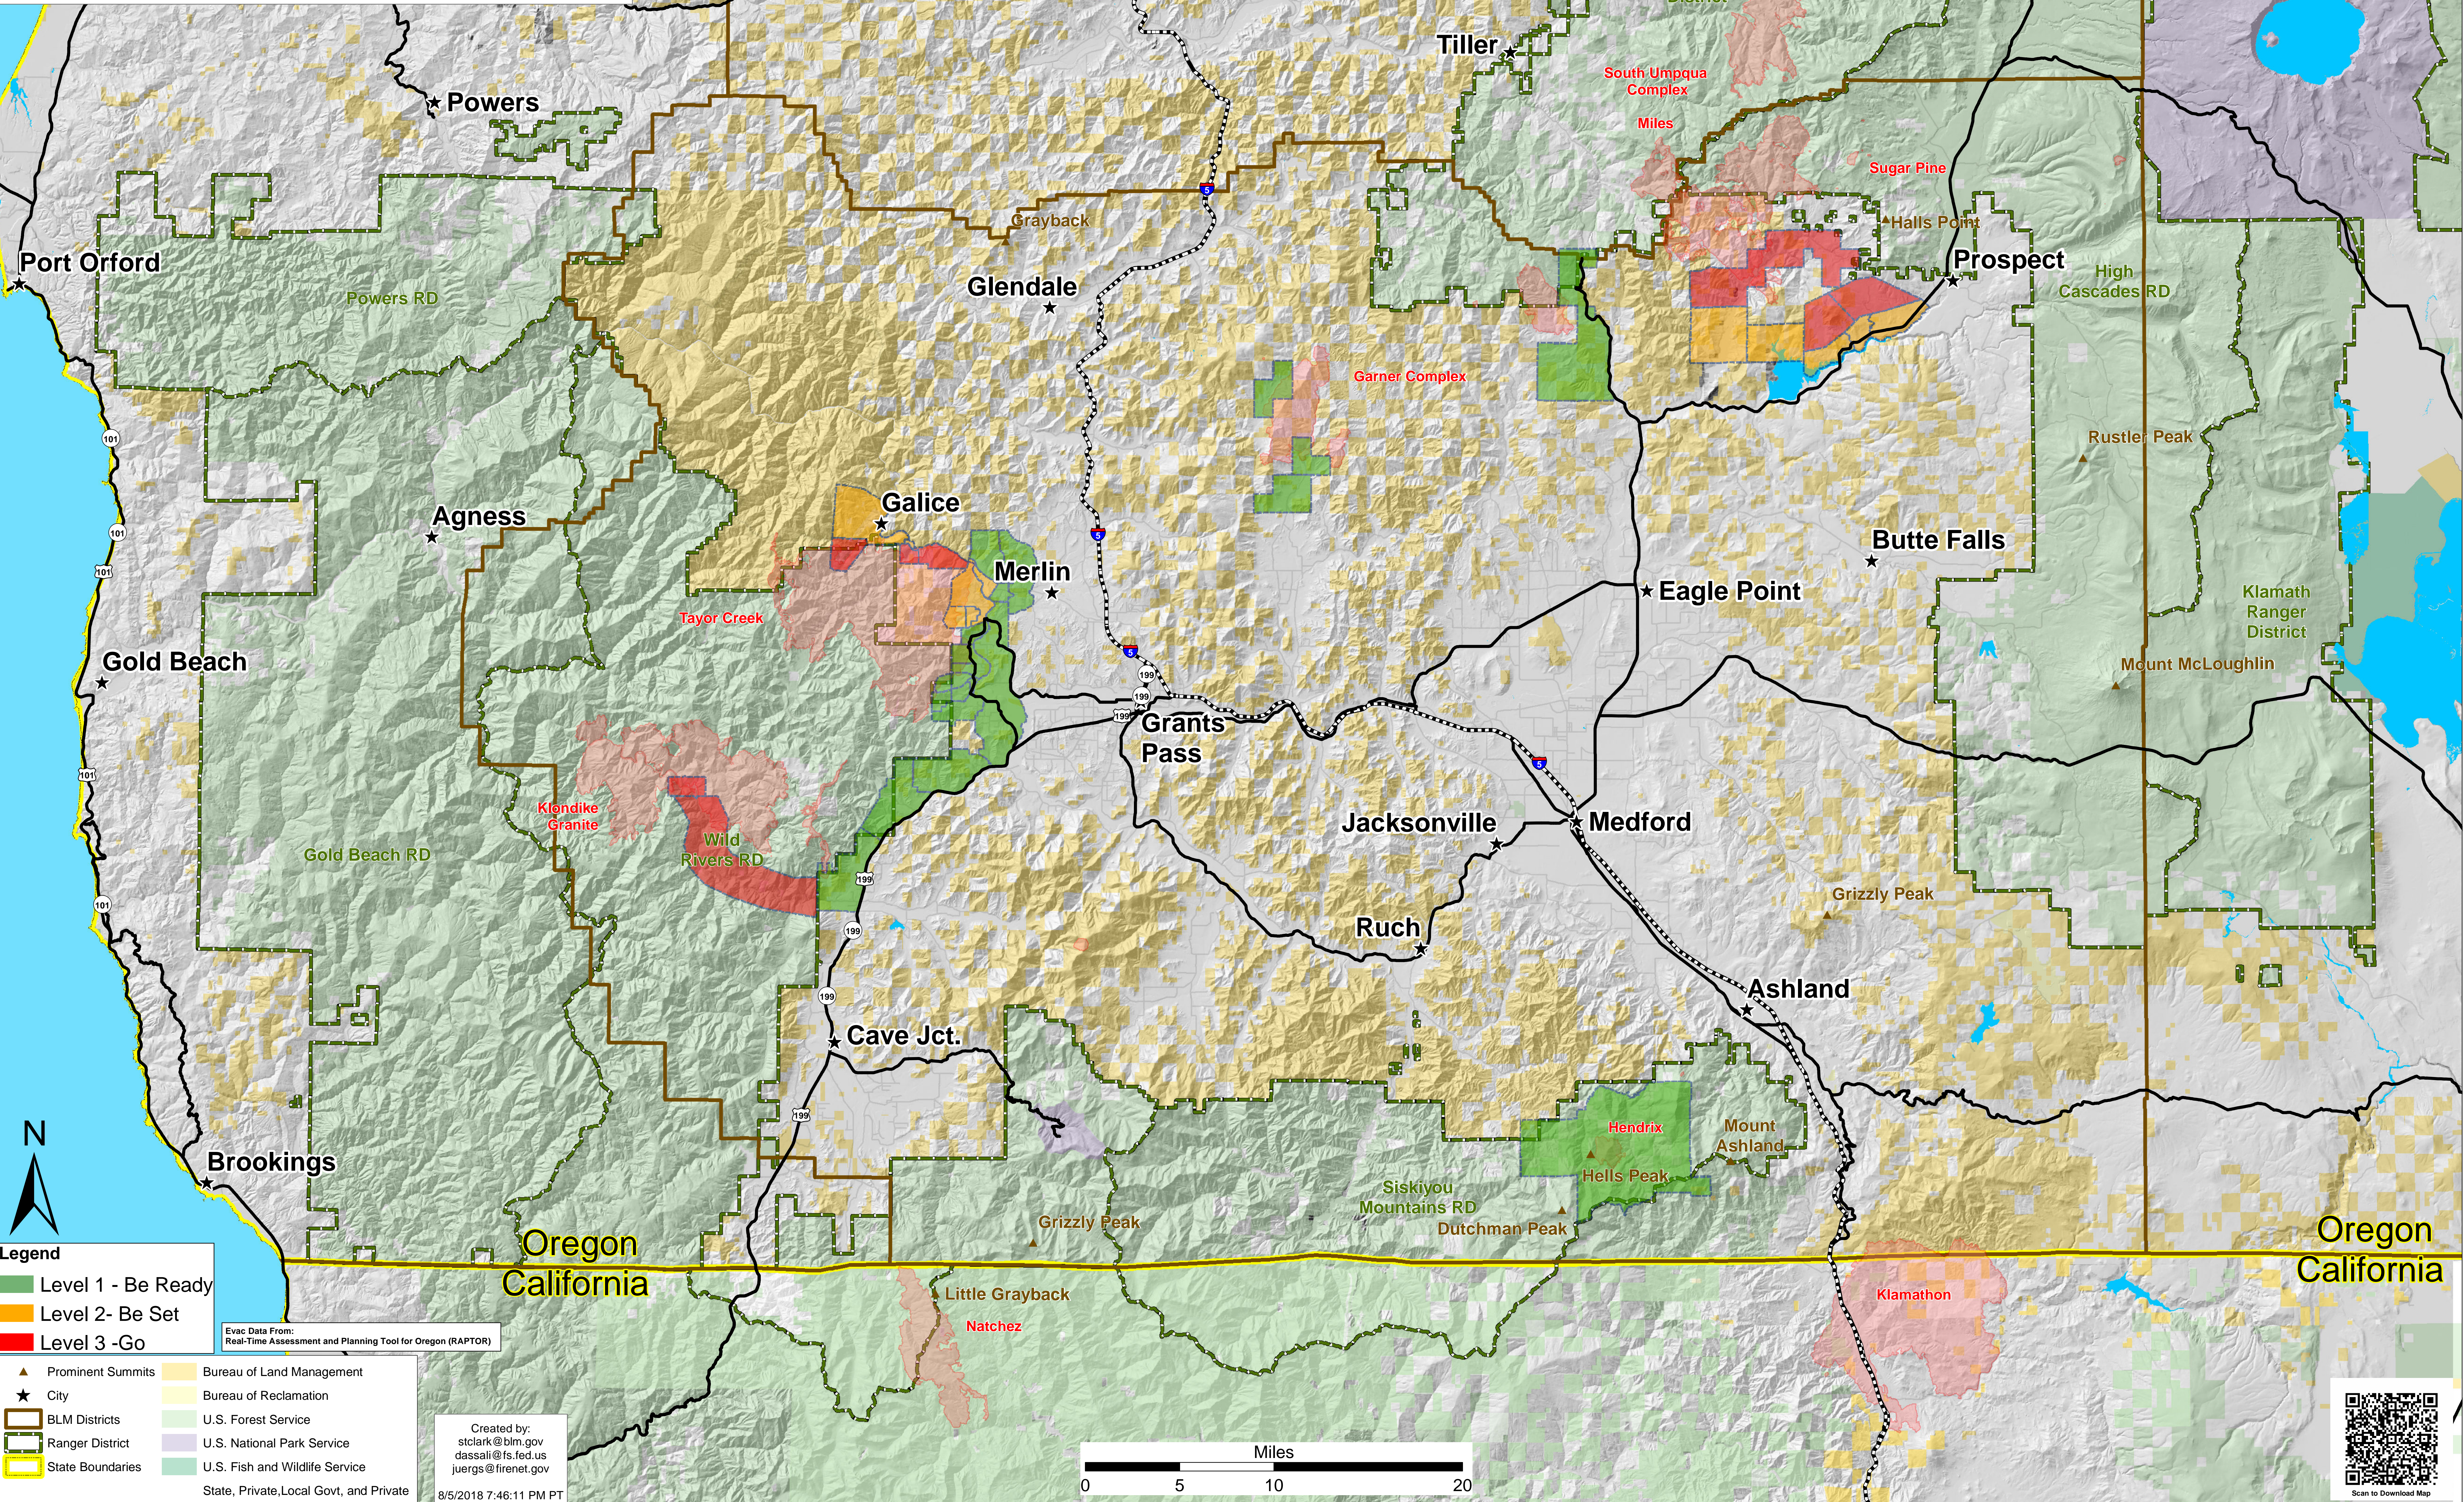

Southern Oregon Fire Evacuation Map

Aug 6, 2018

Klamath National Forest
Rogue River-Siskiyou National Forest
Umpqua National Forest
Medford BLM District

- Legend**
- Level 1 - Be Ready
 - Level 2 - Be Set
 - Level 3 -Go